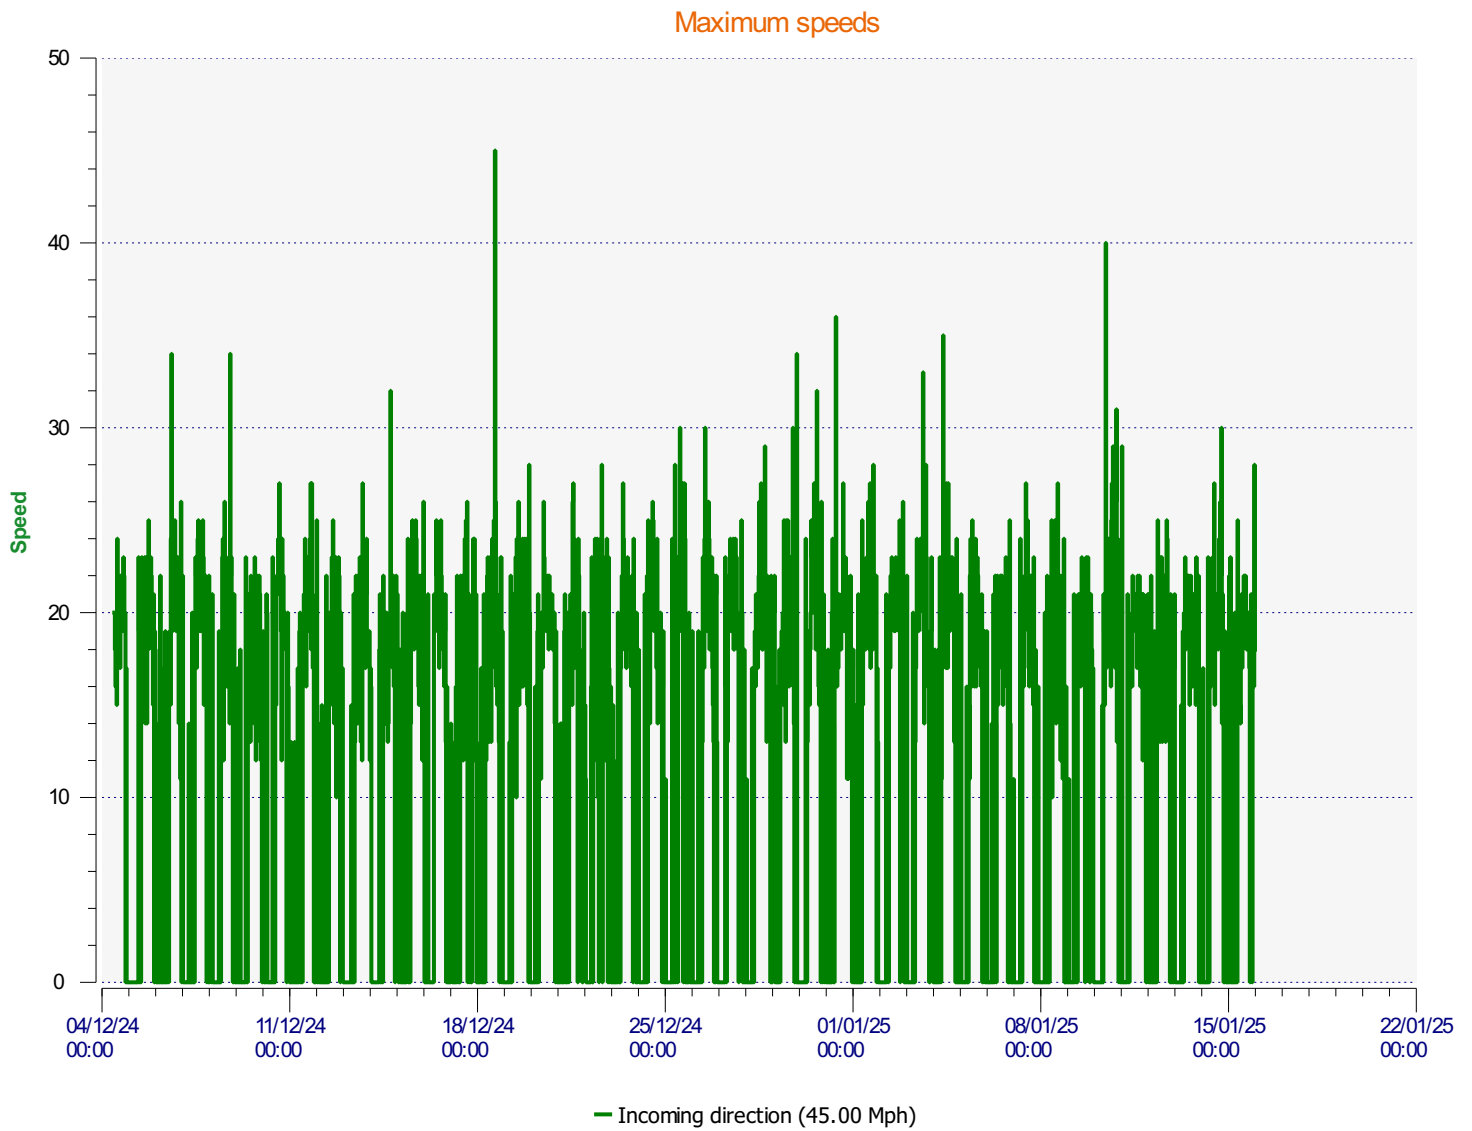

Élan Cité

DÉTECTER • INFORMER • SÉCURISER

Start date: Wednesday, December 4, 2024 11:00 AM
End date: Wednesday, January 15, 2025 11:30 PM

Location:

Comments:

Start date: Wednesday, December 4, 2024 11:00 AM
End date: Wednesday, January 15, 2025 11:30 PM

Location:

Comments:

Start date: Wednesday, December 4, 2024 11:00 AM
End date: Wednesday, January 15, 2025 11:30 PM

Location:

Comments:

Start date: Wednesday, December 4, 2024 11:00 AM
End date: Wednesday, January 15, 2025 11:30 PM

Location:

Comments:

Speed percentiles (incoming)

V30: 14.00Mph **V50:** 15.00Mph **V85:** 20.00Mph

Start date: Wednesday, December 4, 2024 11:00 AM
End date: Wednesday, January 15, 2025 11:30 PM

Location:

Comments: