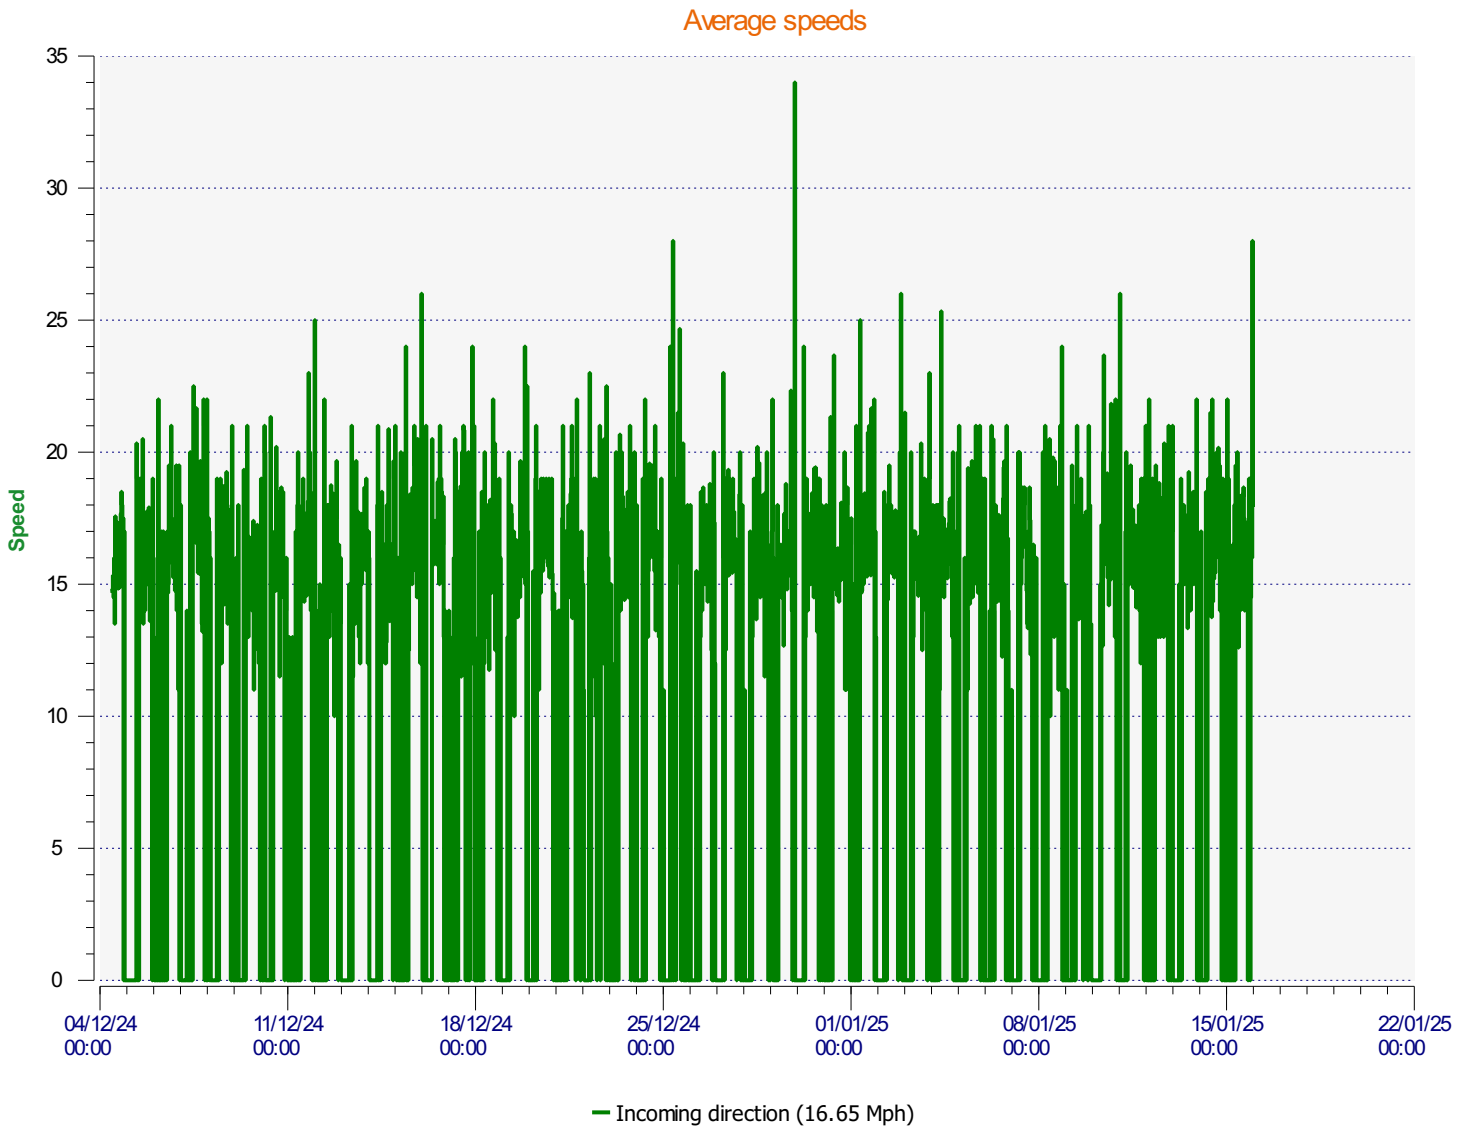

Start date: Wednesday, December 4, 2024 11:00 AM
End date: Wednesday, January 15, 2025 11:30 PM

Location:

Comments: