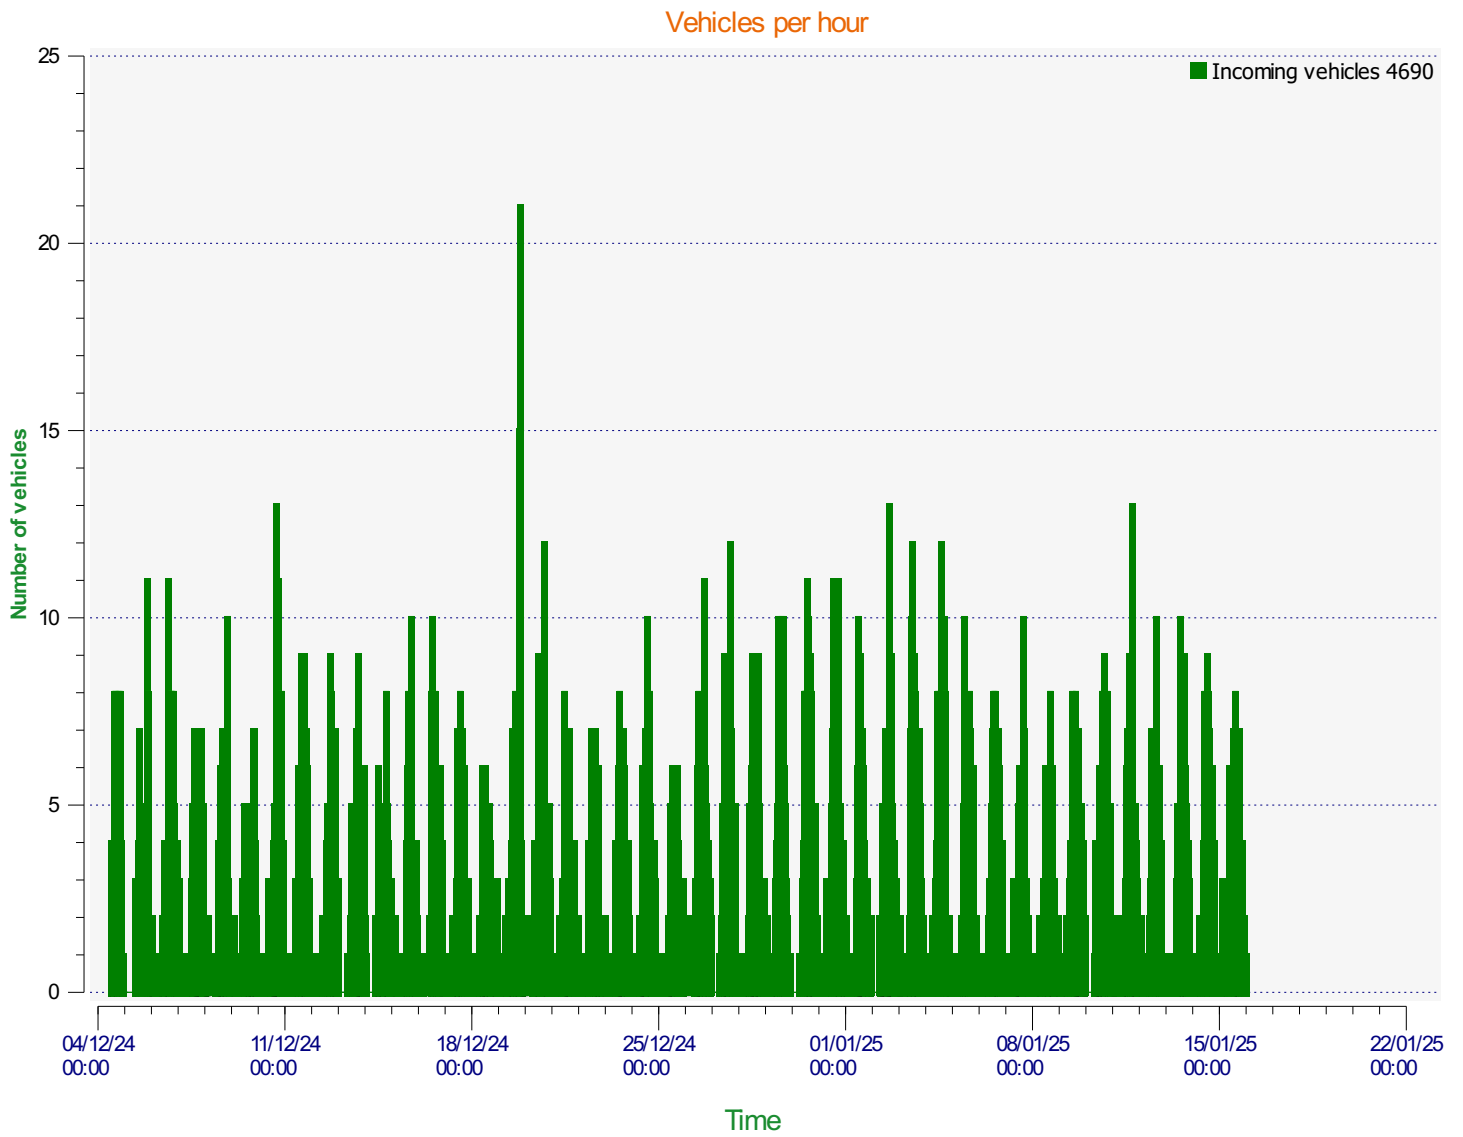

Location:

Comments:

Start date: Wednesday, December 4, 2024 11:00 AM
End date: Wednesday, January 15, 2025 11:30 PM

Location:

Comments:

Start date: Wednesday, December 4, 2024 11:00 AM
End date: Wednesday, January 15, 2025 11:30 PM

Location:

Comments:

Speed percentiles (incoming)

V30: 14.00Mph **V50:** 15.00Mph **V85:** 20.00Mph

Start date: Wednesday, December 4, 2024 11:00 AM
End date: Wednesday, January 15, 2025 11:30 PM

Location:

Comments:

Speed percentile(outgoing)

V30: 0.00Mph **V50:** 0.00Mph **V85:** 0.00Mph

Start date: Wednesday, December 4, 2024 11:00 AM
End date: Wednesday, January 15, 2025 11:30 PM

Location:

Comments: