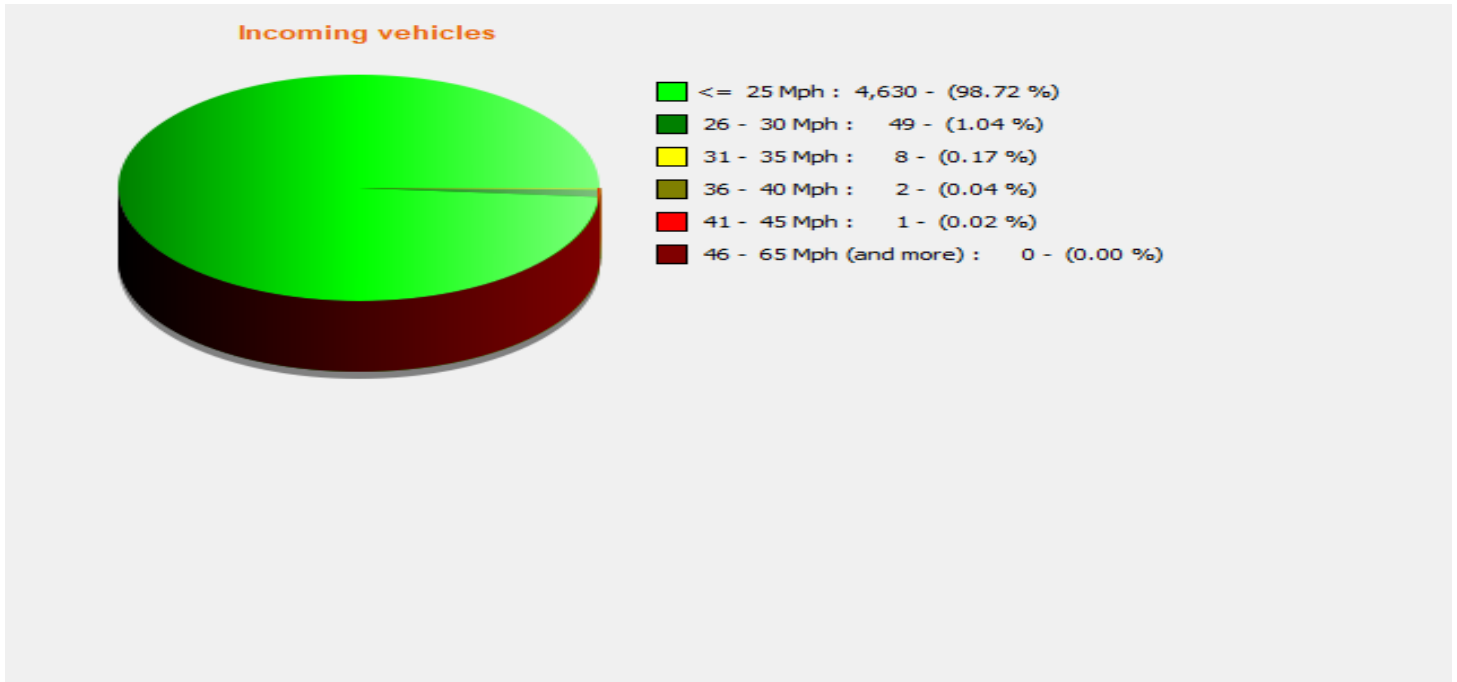

Start date: Wednesday, December 4, 2024 11:00 AM
End date: Wednesday, January 15, 2025 11:30 PM

Location:

Comments: