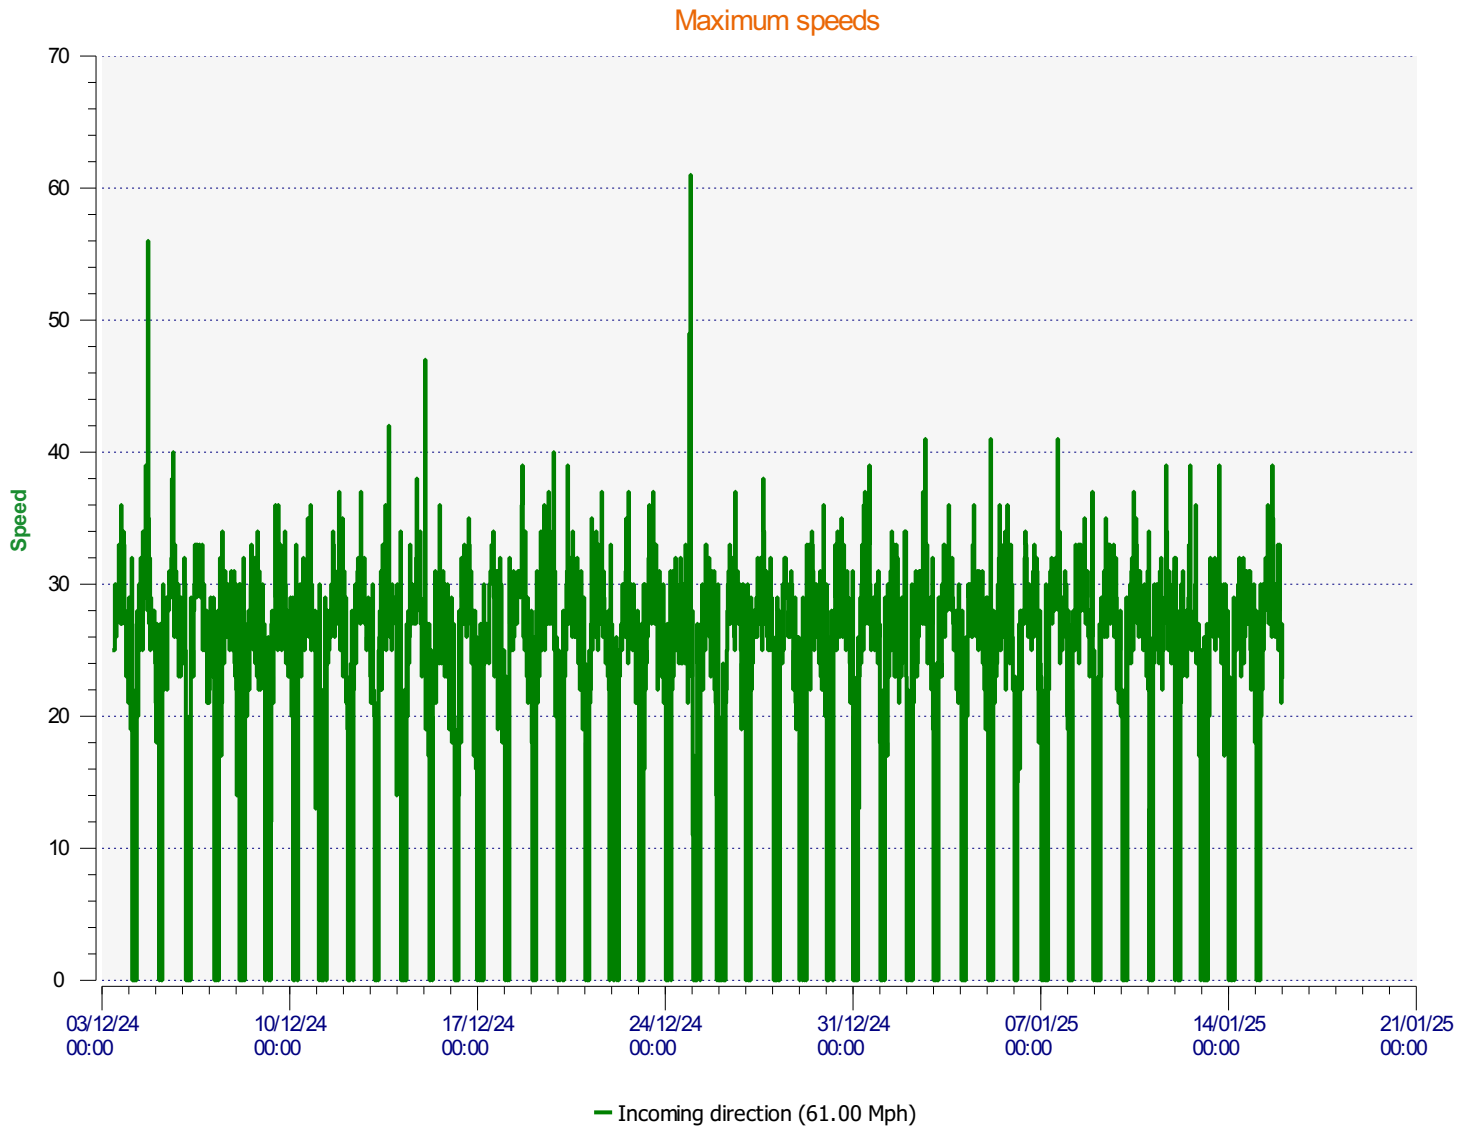

Élan Cité

DÉTECTER • INFORMER • SÉCURISER

Start date: Tuesday, December 3, 2024 11:00 AM
End date: Thursday, January 16, 2025 12:00 AM

Location:

Comments:

Start date: Tuesday, December 3, 2024 11:00 AM
End date: Thursday, January 16, 2025 12:00 AM

Location:

Comments:

Start date: Tuesday, December 3, 2024 11:00 AM
End date: Thursday, January 16, 2025 12:00 AM

Location:

Comments:

Start date: Tuesday, December 3, 2024 11:00 AM
End date: Thursday, January 16, 2025 12:00 AM

Location:

Comments:

Start date: Tuesday, December 3, 2024 11:00 AM
End date: Thursday, January 16, 2025 12:00 AM

Location:

Comments:

Speed percentiles (incoming)

V30: 19.00Mph **V50:** 21.00Mph **V85:** 25.00Mph

Start date: Tuesday, December 3, 2024 11:00 AM
End date: Thursday, January 16, 2025 12:00 AM

Location:

Comments:

Speed percentile(outgoing)

V30: 0.00Mph **V50:** 0.00Mph **V85:** 0.00Mph

Start date: Tuesday, December 3, 2024 11:00 AM
End date: Thursday, January 16, 2025 12:00 AM