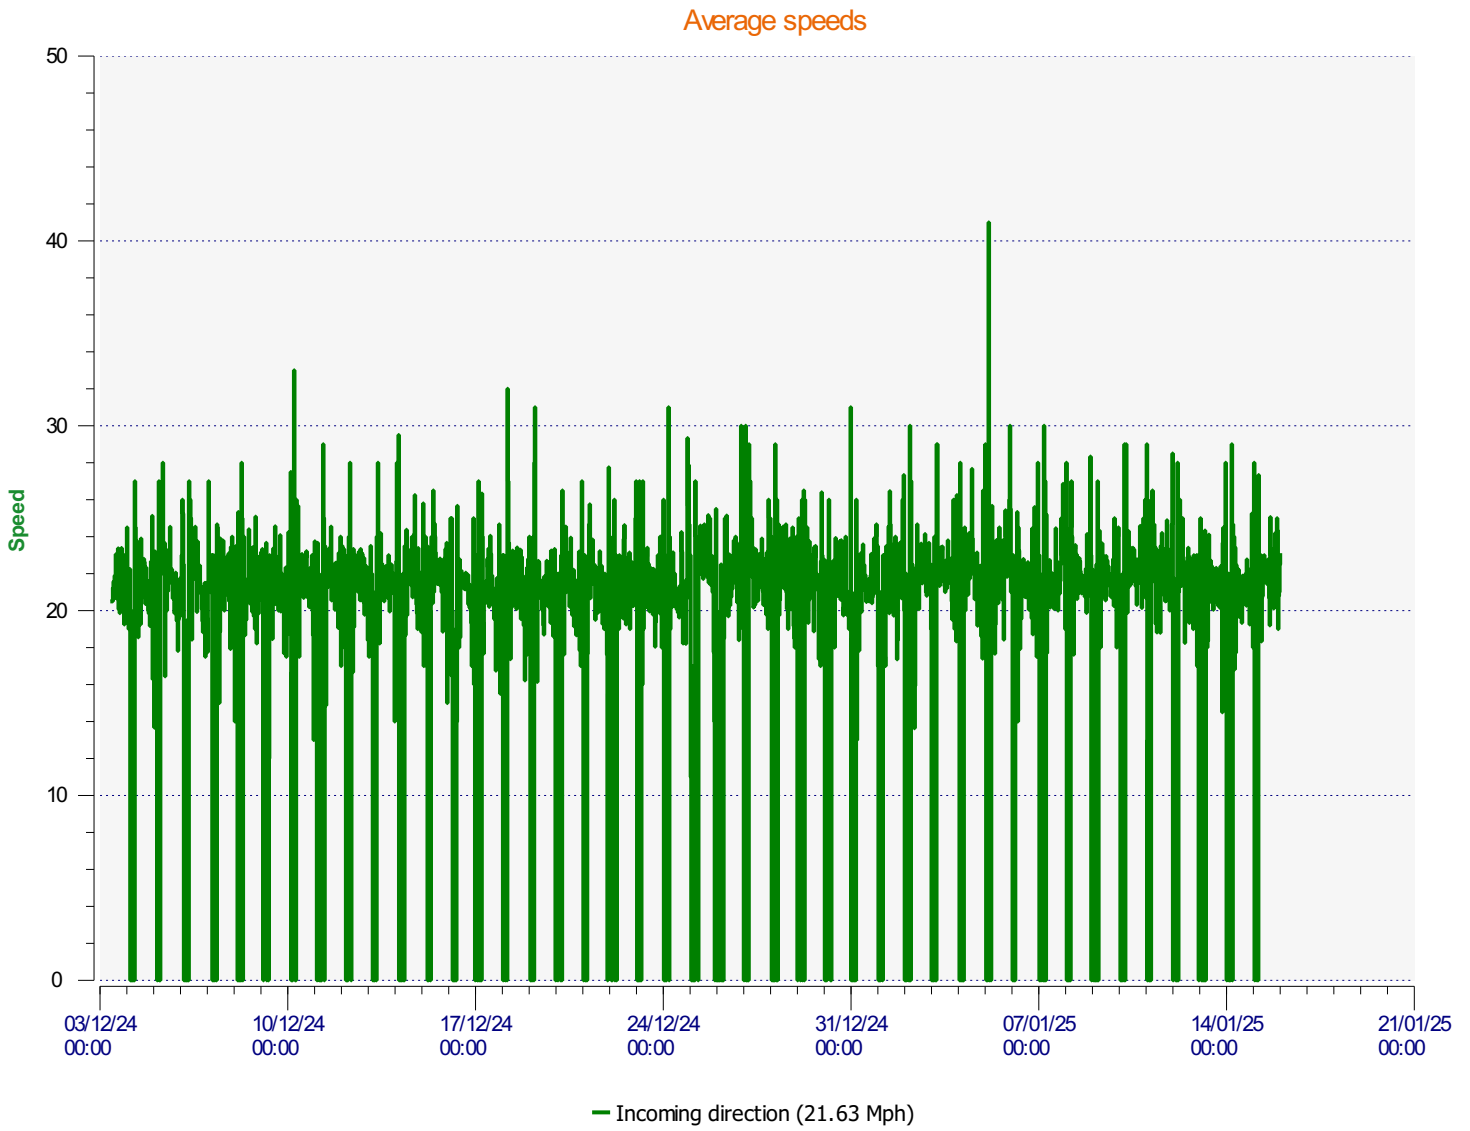

Élan Cité

DÉTECTER • INFORMER • SÉCURISER

Start date: Tuesday, December 3, 2024 11:00 AM
End date: Thursday, January 16, 2025 12:00 AM

Location:

Comments:

Start date: Tuesday, December 3, 2024 11:00 AM
End date: Thursday, January 16, 2025 12:00 AM

Location:

Comments:

Start date: Tuesday, December 3, 2024 11:00 AM
End date: Thursday, January 16, 2025 12:00 AM

Location:

Comments:

Start date: Tuesday, December 3, 2024 11:00 AM
End date: Thursday, January 16, 2025 12:00 AM

Location:

Comments:

Start date: Tuesday, December 3, 2024 11:00 AM
End date: Thursday, January 16, 2025 12:00 AM

Location:

Comments:

Speed percentiles (incoming)

V30: 19.00Mph **V50:** 21.00Mph **V85:** 25.00Mph

Start date: Tuesday, December 3, 2024 11:00 AM
End date: Thursday, January 16, 2025 12:00 AM

Location:

Comments:

Speed percentile(outgoing)

V30: 0.00Mph **V50:** 0.00Mph **V85:** 0.00Mph

Start date: Tuesday, December 3, 2024 11:00 AM
End date: Thursday, January 16, 2025 12:00 AM