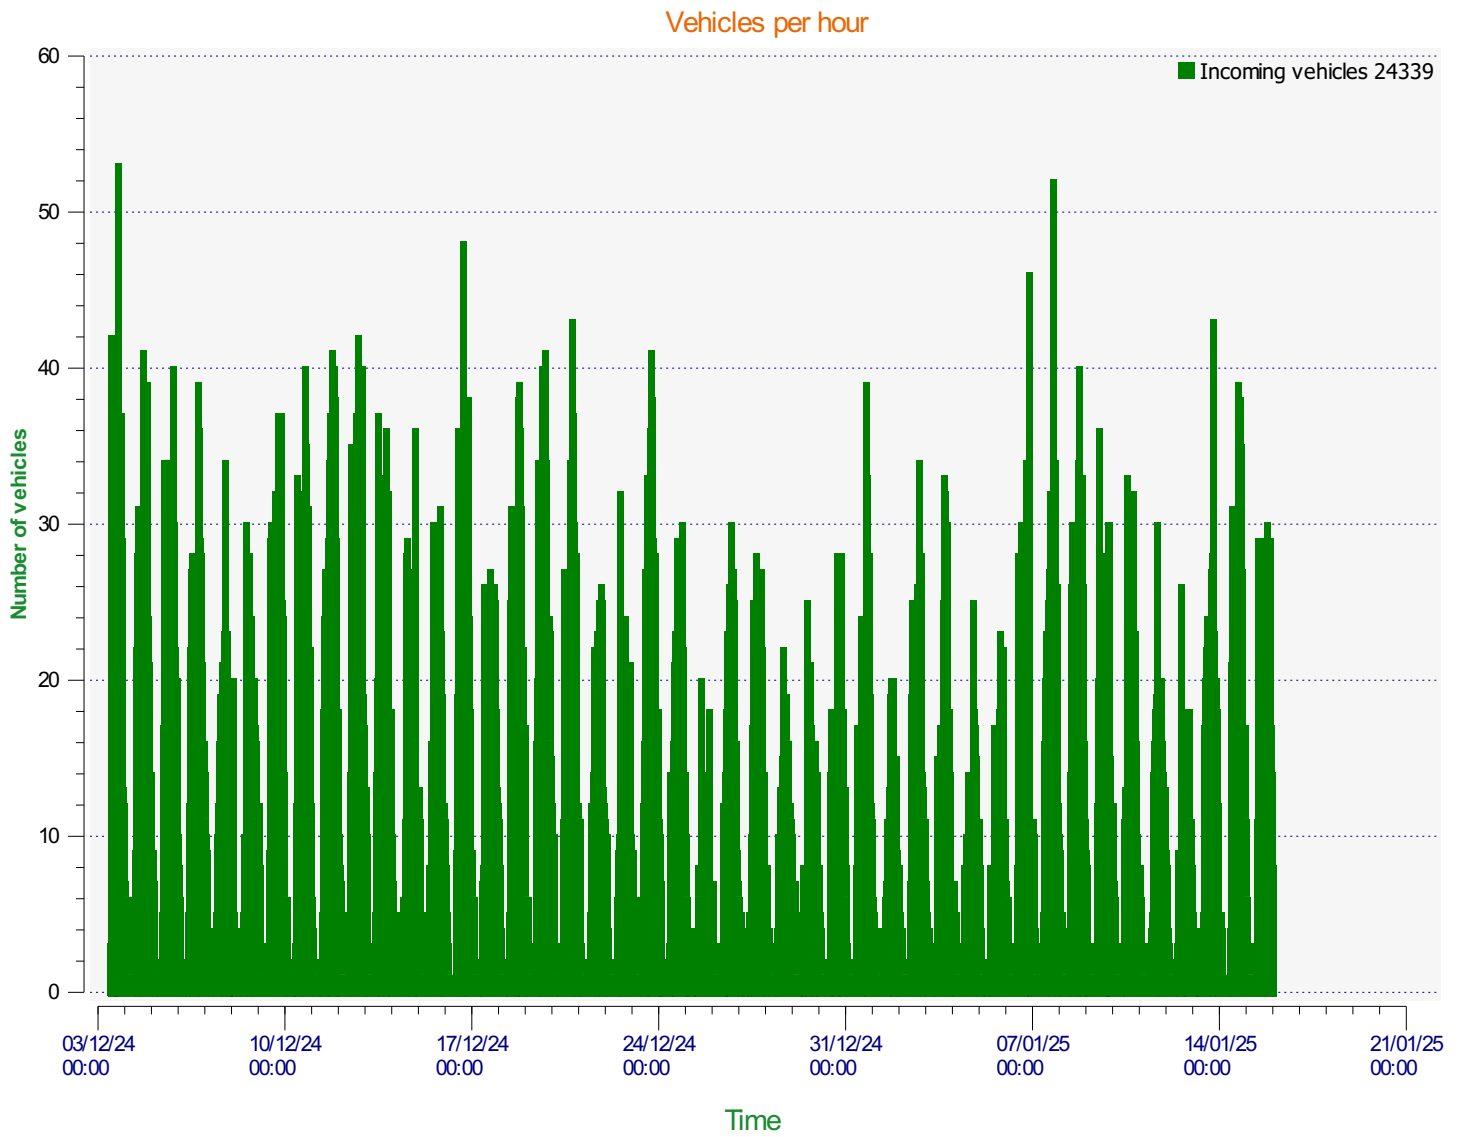

Location:

Comments:

Start date: Tuesday, December 3, 2024 10:30 AM
End date: Thursday, January 16, 2025 12:00 AM

Location:

Comments:

Start date: Tuesday, December 3, 2024 10:30 AM
End date: Thursday, January 16, 2025 12:00 AM

Location:

Comments:

Speed percentiles (incoming)

V30: 20.00Mph **V50:** 21.00Mph **V85:** 26.00Mph

Start date: Tuesday, December 3, 2024 10:30 AM
End date: Thursday, January 16, 2025 12:00 AM

Location:

Comments:

Speed percentile(outgoing)

V30: 0.00Mph **V50:** 0.00Mph **V85:** 0.00Mph

Start date: Tuesday, December 3, 2024 10:30 AM
End date: Thursday, January 16, 2025 12:00 AM

Location:

Comments: