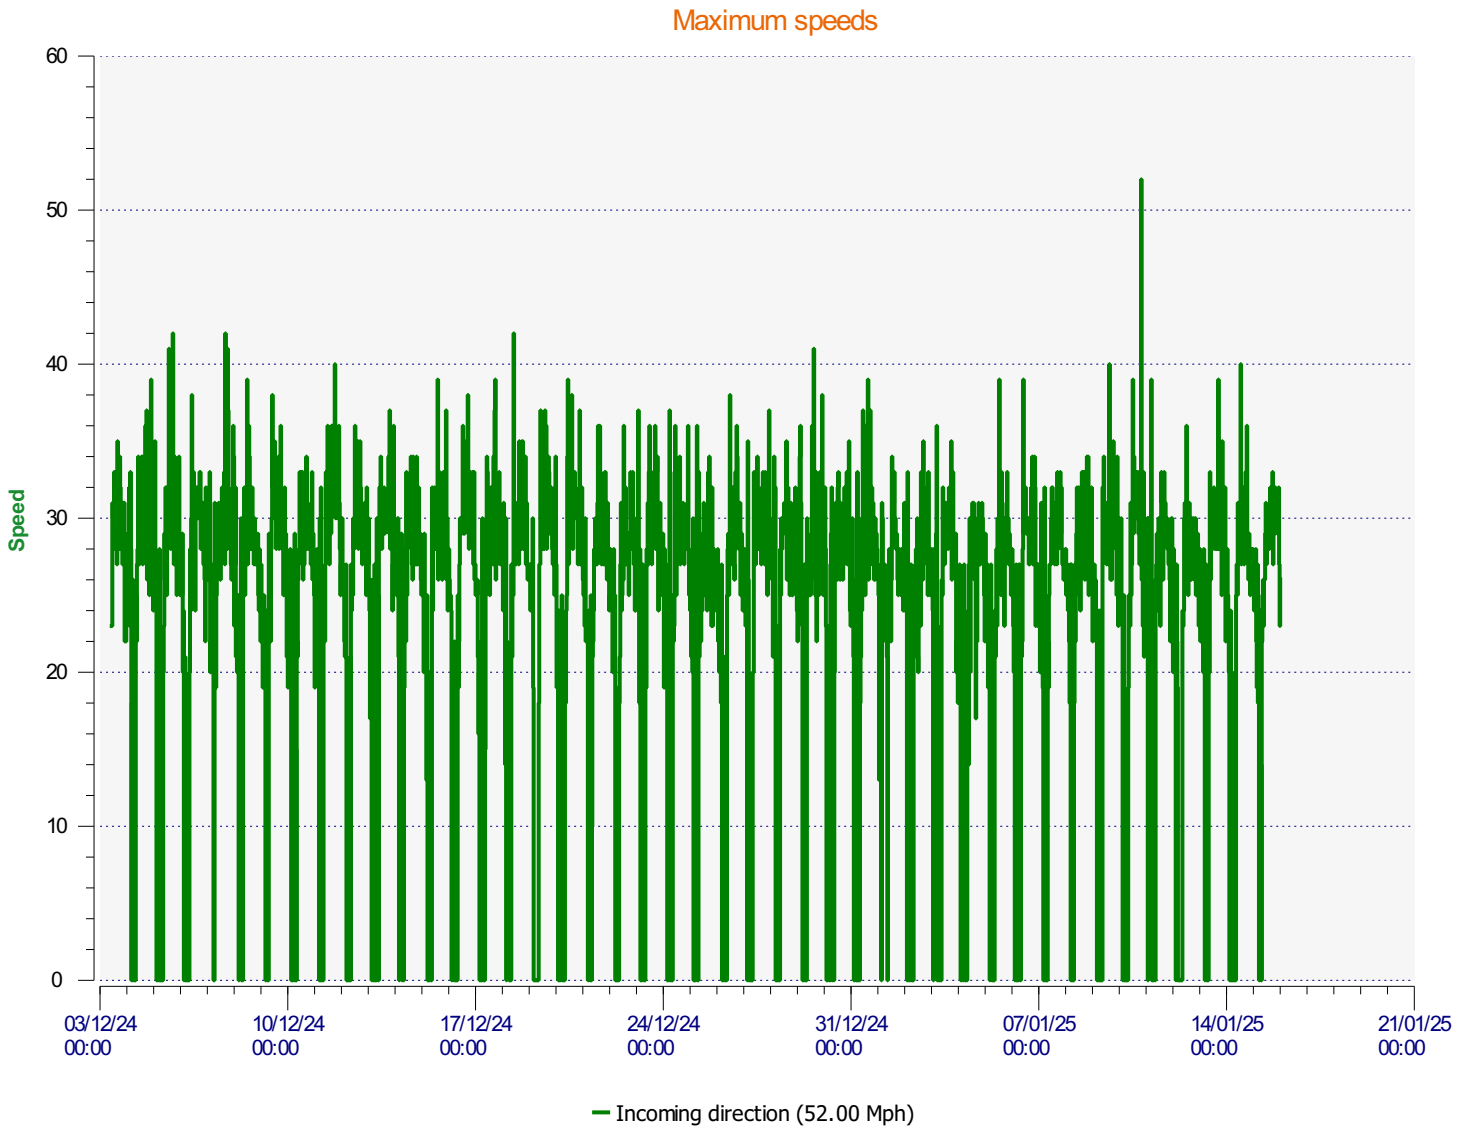

Élan Cité

DÉTECTER • INFORMER • SÉCURISER

Start date: Tuesday, December 3, 2024 10:30 AM
End date: Thursday, January 16, 2025 12:00 AM

Location:

Comments:

Start date: Tuesday, December 3, 2024 10:30 AM
End date: Thursday, January 16, 2025 12:00 AM

Location:

Comments:

Start date: Tuesday, December 3, 2024 10:30 AM
End date: Thursday, January 16, 2025 12:00 AM

Location:

Comments:

Start date: Tuesday, December 3, 2024 10:30 AM
End date: Thursday, January 16, 2025 12:00 AM

Location:

Comments:

Speed percentiles (incoming)

V30: 20.00Mph **V50:** 21.00Mph **V85:** 26.00Mph

Start date: Tuesday, December 3, 2024 10:30 AM
End date: Thursday, January 16, 2025 12:00 AM

Location:

Comments:

Speed percentile(outgoing)

V30: 0.00Mph **V50:** 0.00Mph **V85:** 0.00Mph

Start date: Tuesday, December 3, 2024 10:30 AM
End date: Thursday, January 16, 2025 12:00 AM

Location:

Comments: