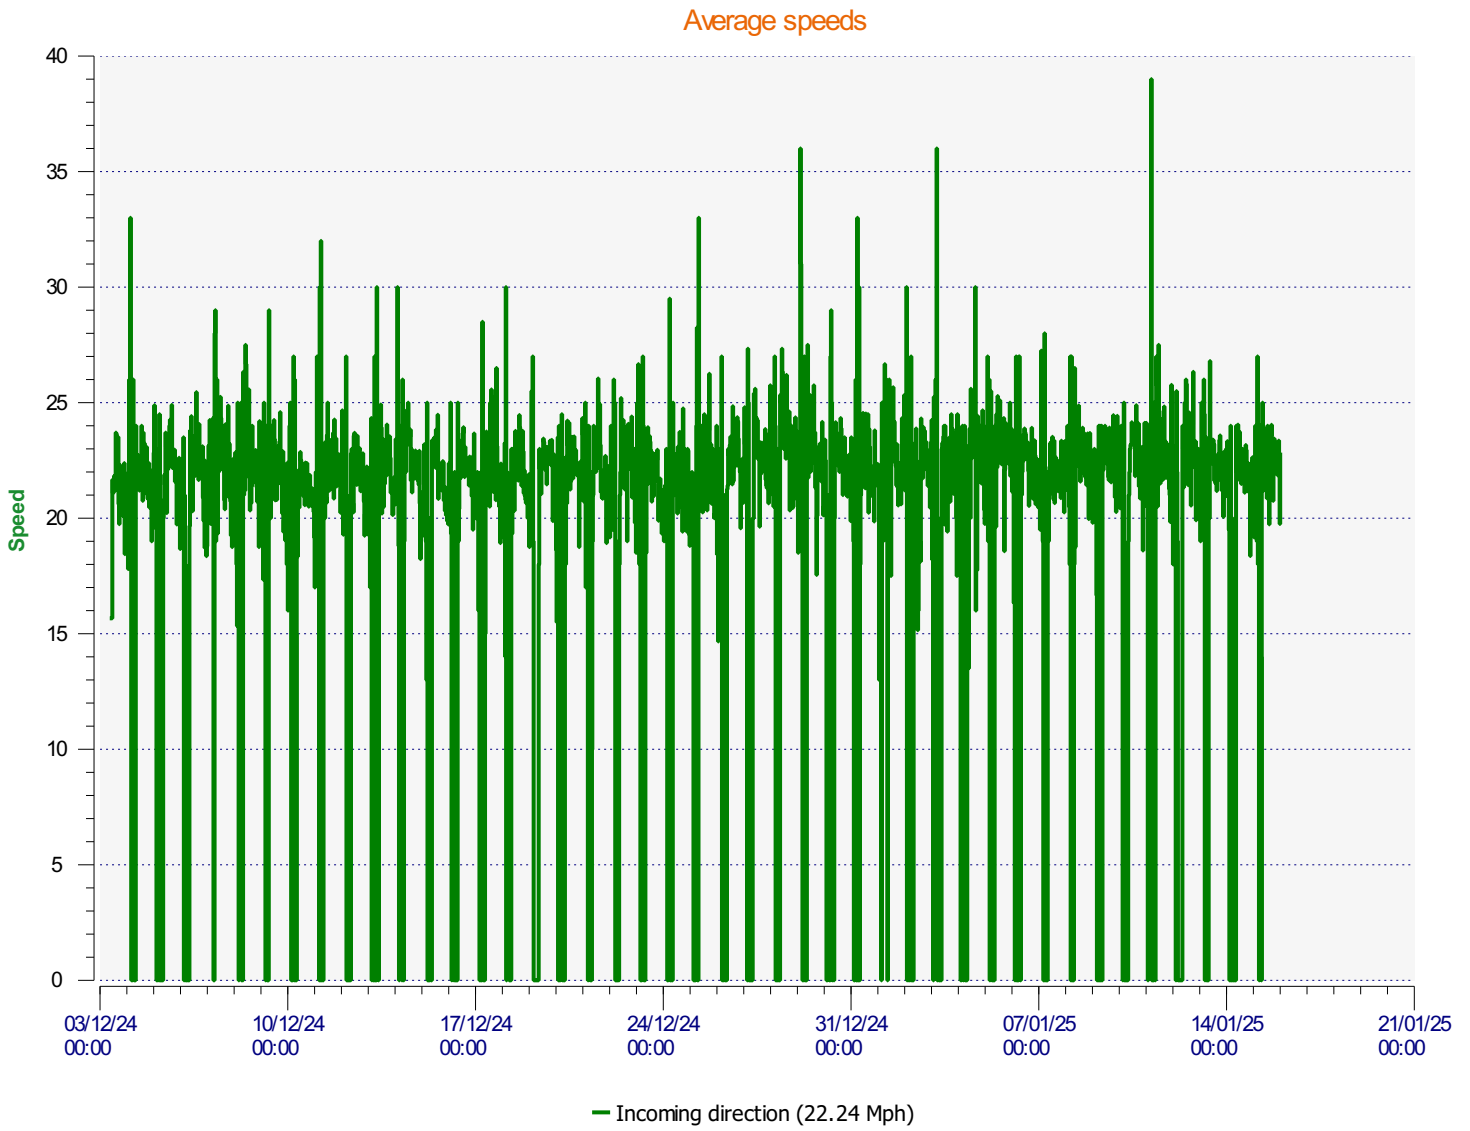

Élan Cité

DÉTECTER • INFORMER • SÉCURISER

Start date: Tuesday, December 3, 2024 10:30 AM
End date: Thursday, January 16, 2025 12:00 AM

Location:

Comments:

Start date: Tuesday, December 3, 2024 10:30 AM
End date: Thursday, January 16, 2025 12:00 AM

Location:

Comments:

Start date: Tuesday, December 3, 2024 10:30 AM
End date: Thursday, January 16, 2025 12:00 AM

Location:

Comments:

Start date: Tuesday, December 3, 2024 10:30 AM
End date: Thursday, January 16, 2025 12:00 AM

Location:

Comments:

Speed percentiles (incoming)

V30: 20.00Mph **V50:** 21.00Mph **V85:** 26.00Mph

Start date: Tuesday, December 3, 2024 10:30 AM
End date: Thursday, January 16, 2025 12:00 AM

Location:

Comments:

Speed percentile(outgoing)

V30: 0.00Mph **V50:** 0.00Mph **V85:** 0.00Mph

Start date: Tuesday, December 3, 2024 10:30 AM
End date: Thursday, January 16, 2025 12:00 AM

Location:

Comments: