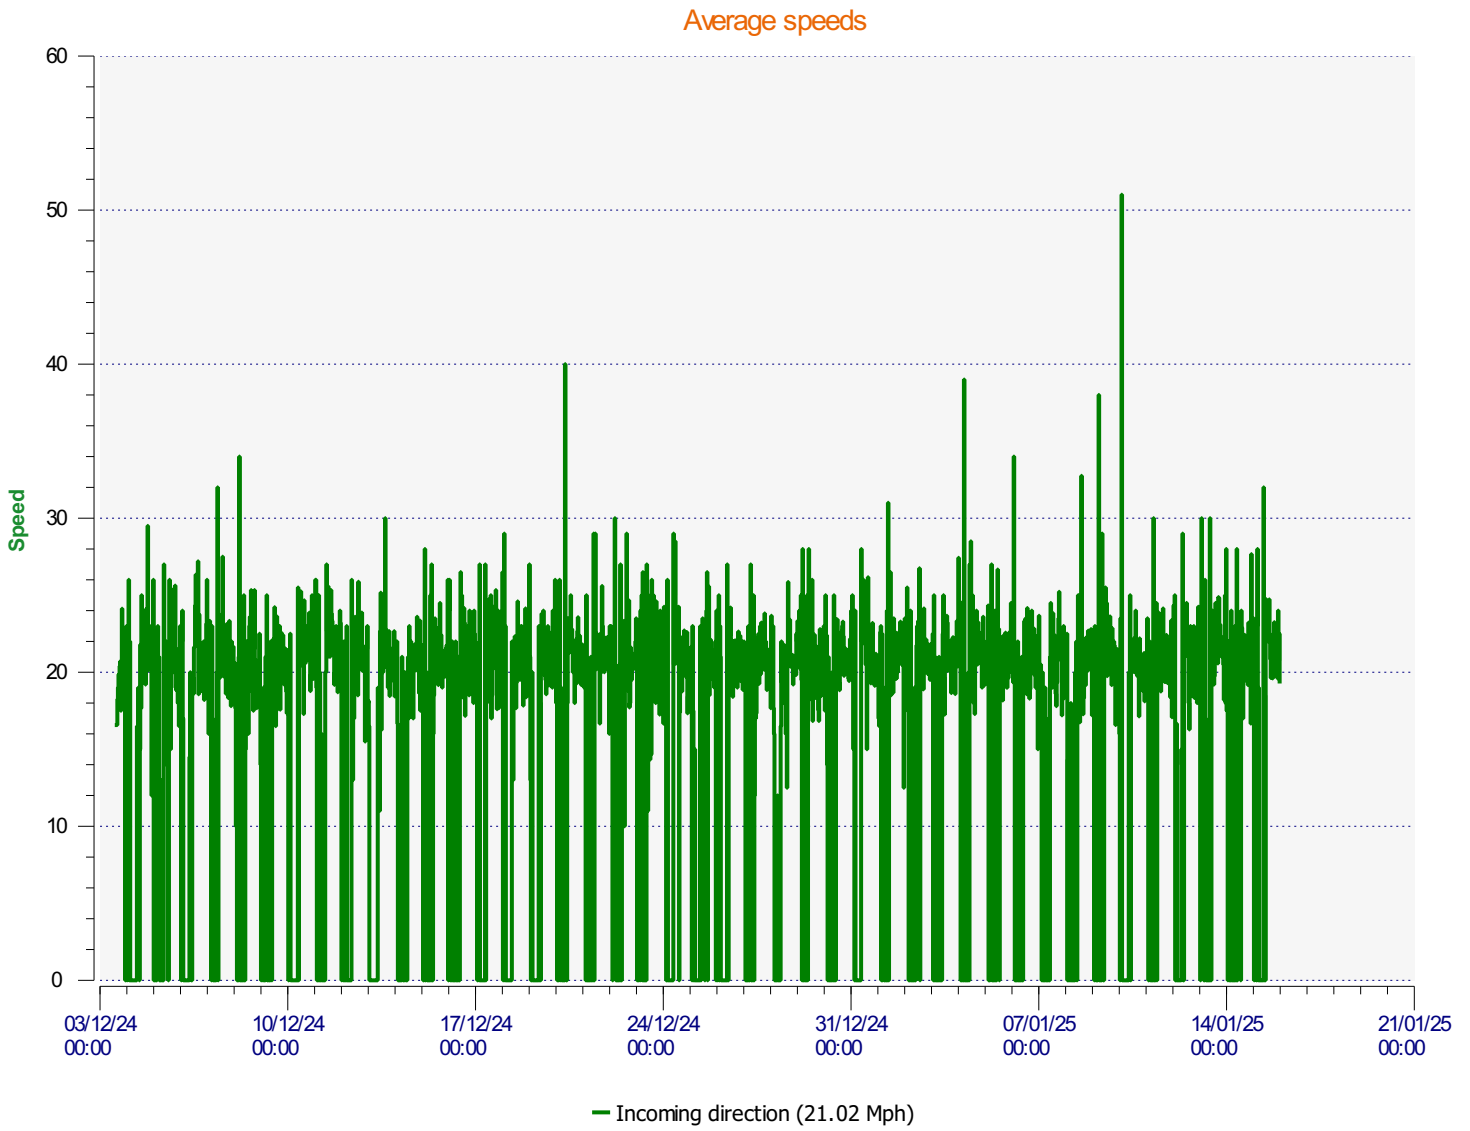

Élan Cité

DÉTECTER • INFORMER • SÉCURISER

Start date: Tuesday, December 3, 2024 3:00 PM
End date: Wednesday, January 15, 2025 11:30 PM

Location:

Comments:

Start date: Tuesday, December 3, 2024 3:00 PM
End date: Wednesday, January 15, 2025 11:30 PM

Location:

Comments:

Start date: Tuesday, December 3, 2024 3:00 PM
End date: Wednesday, January 15, 2025 11:30 PM

Location:

Comments:

Start date: Tuesday, December 3, 2024 3:00 PM
End date: Wednesday, January 15, 2025 11:30 PM

Location:

Comments:

Speed percentiles (incoming)

V30: 18.00Mph **V50:** 20.00Mph **V85:** 24.00Mph

Start date: Tuesday, December 3, 2024 3:00 PM
End date: Wednesday, January 15, 2025 11:30 PM

Location:

Comments: