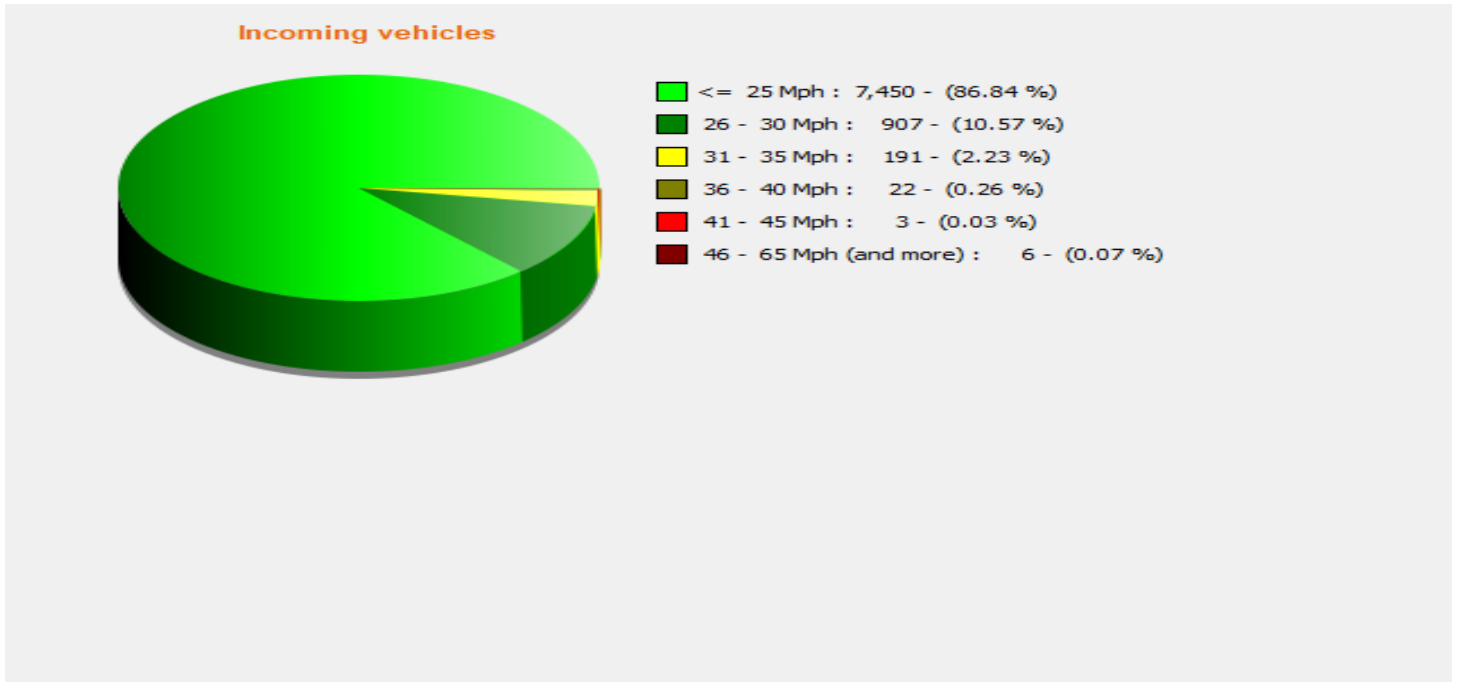

Start date: Tuesday, December 3, 2024 3:00 PM
End date: Wednesday, January 15, 2025 11:30 PM

Location:

Comments: