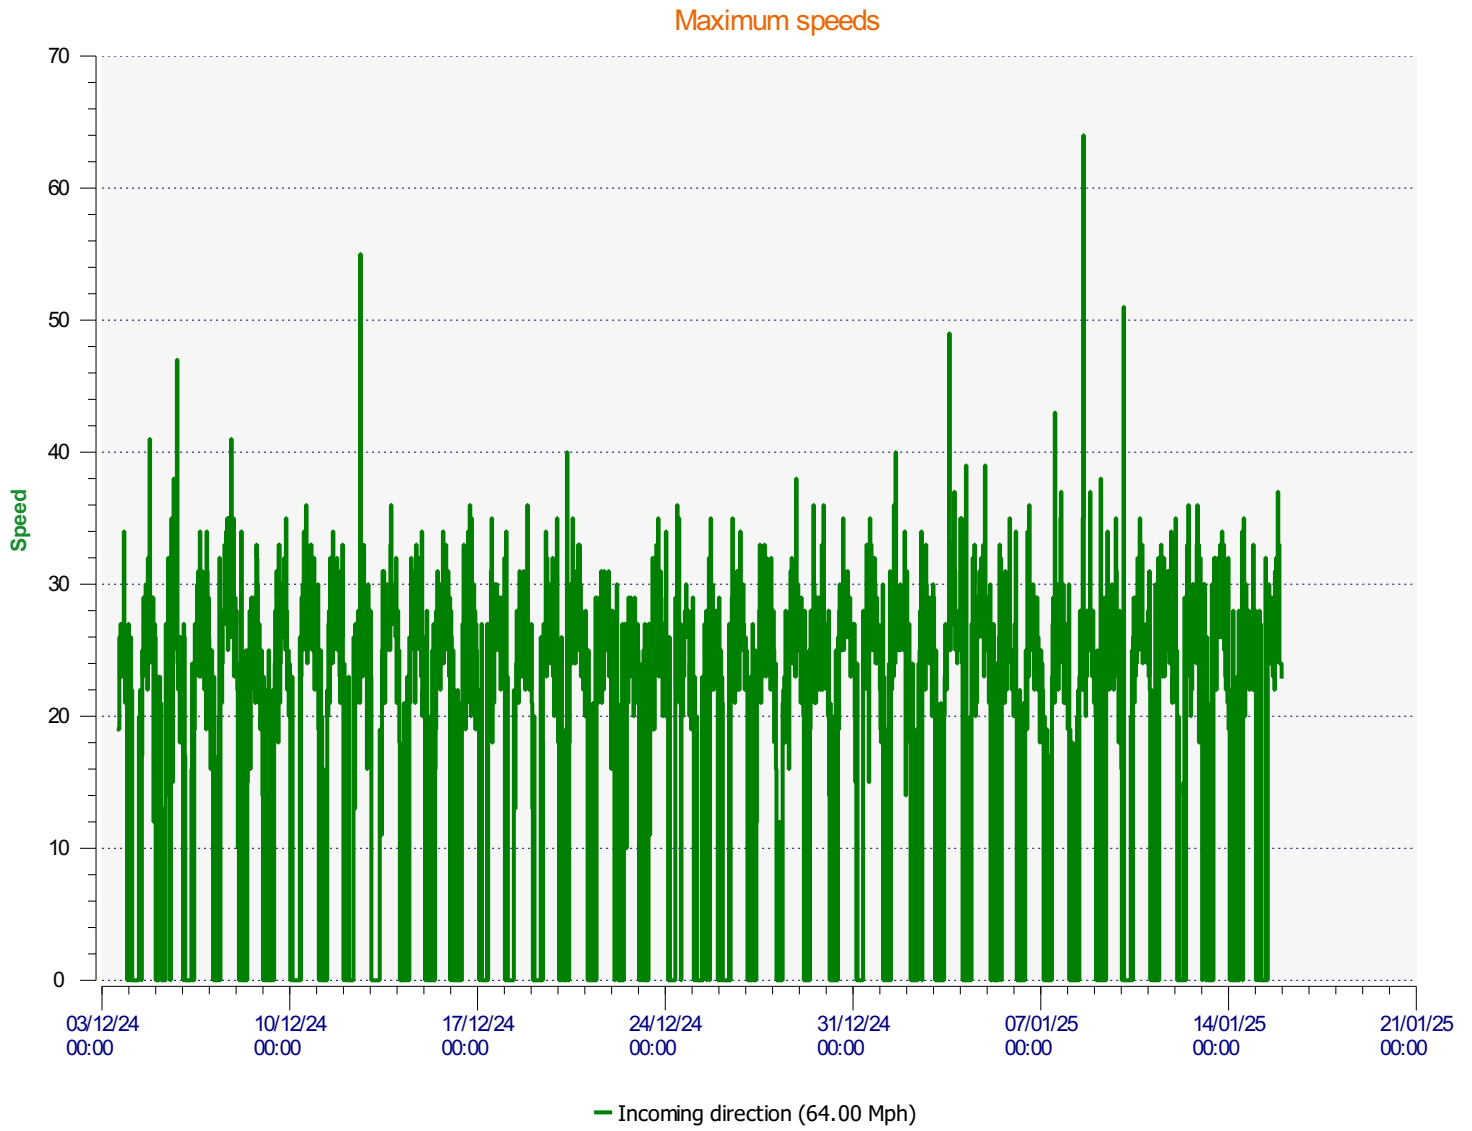

Élan Cité

DÉTECTER • INFORMER • SÉCURISER

Start date: Tuesday, December 3, 2024 3:00 PM
End date: Wednesday, January 15, 2025 11:30 PM

Location:

Comments:

Start date: Tuesday, December 3, 2024 3:00 PM
End date: Wednesday, January 15, 2025 11:30 PM

Location:

Comments:

Start date: Tuesday, December 3, 2024 3:00 PM
End date: Wednesday, January 15, 2025 11:30 PM

Location:

Comments:

Start date: Tuesday, December 3, 2024 3:00 PM
End date: Wednesday, January 15, 2025 11:30 PM

Location:

Comments:

Speed percentiles (incoming)

V30: 18.00Mph **V50:** 20.00Mph **V85:** 24.00Mph

Start date: Tuesday, December 3, 2024 3:00 PM
End date: Wednesday, January 15, 2025 11:30 PM

Location:

Comments: