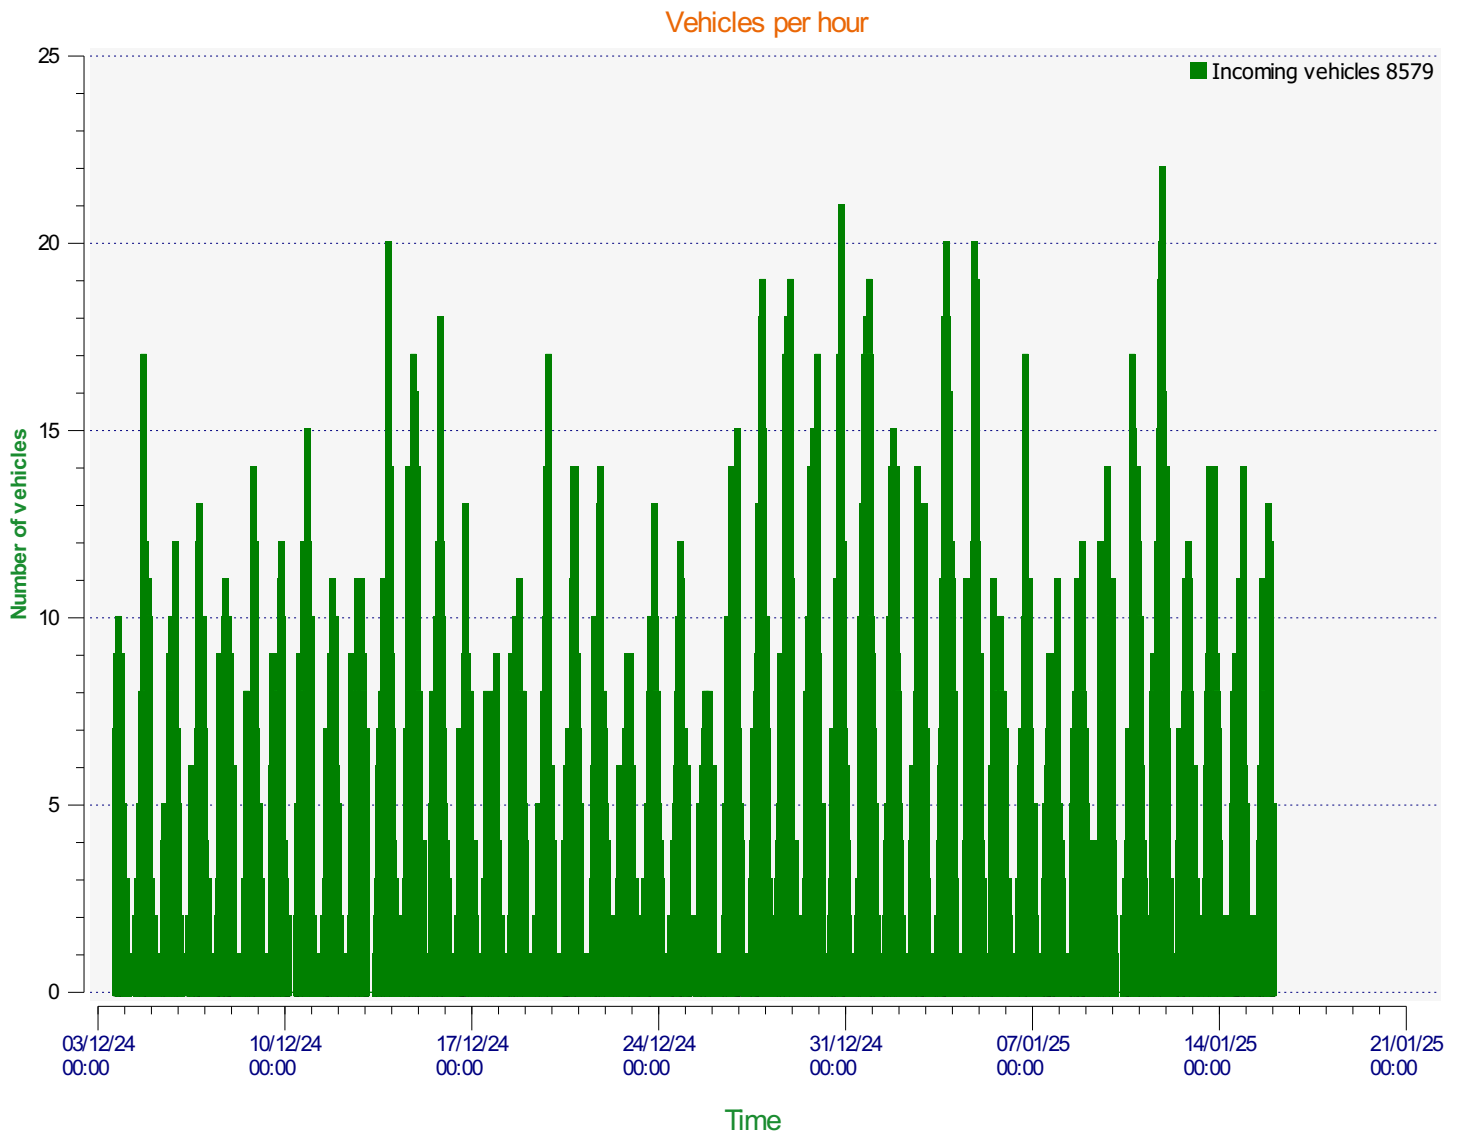

Location:

Comments:

Start date: Tuesday, December 3, 2024 3:00 PM
End date: Wednesday, January 15, 2025 11:30 PM

Location:

Comments:

Start date: Tuesday, December 3, 2024 3:00 PM
End date: Wednesday, January 15, 2025 11:30 PM

Location:

Comments:

Speed percentiles (incoming)

V30: 18.00Mph **V50:** 20.00Mph **V85:** 24.00Mph

Start date: Tuesday, December 3, 2024 3:00 PM
End date: Wednesday, January 15, 2025 11:30 PM

Location:

Comments:

Speed percentile(outgoing)

V30: 0.00Mph **V50:** 0.00Mph **V85:** 0.00Mph

Start date: Tuesday, December 3, 2024 3:00 PM
End date: Wednesday, January 15, 2025 11:30 PM

Location:

Comments: