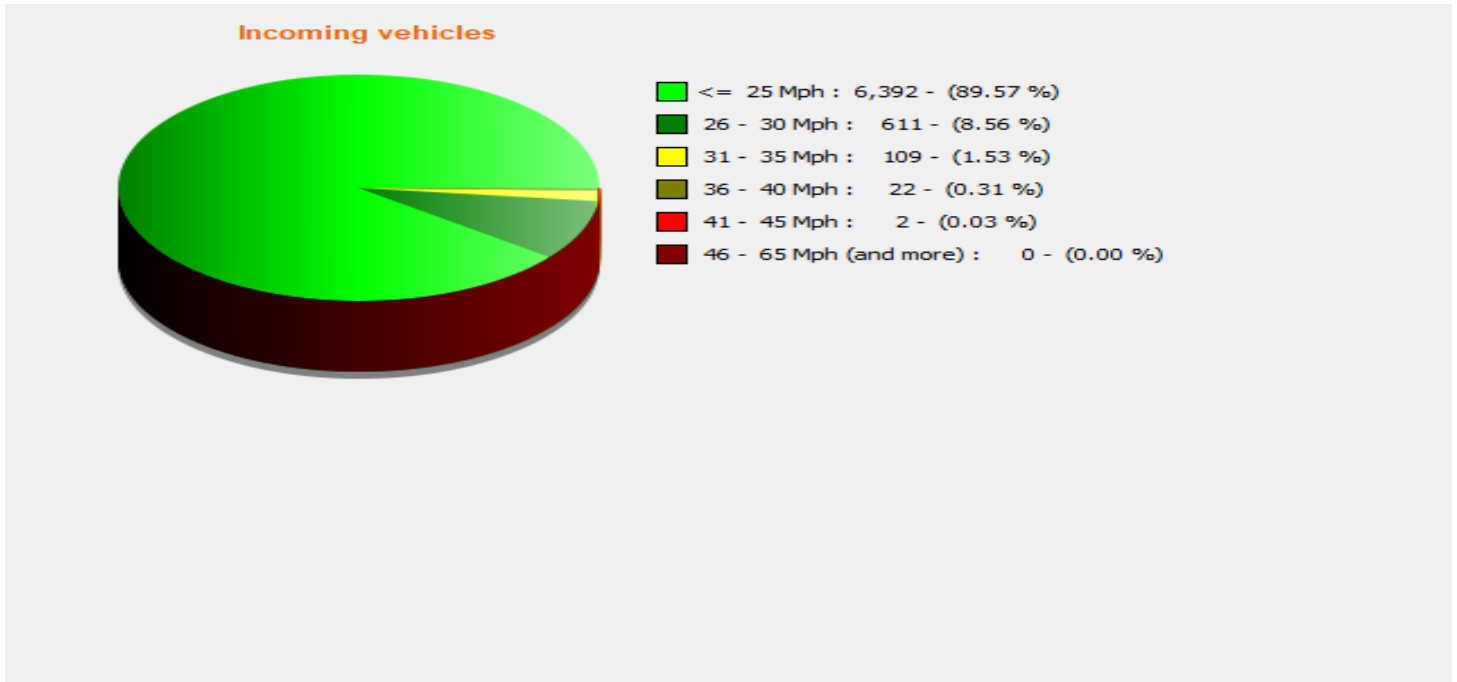

Start date: Tuesday, December 3, 2024 4:30 PM
End date: Wednesday, January 15, 2025 11:00 PM

Location:

Comments: