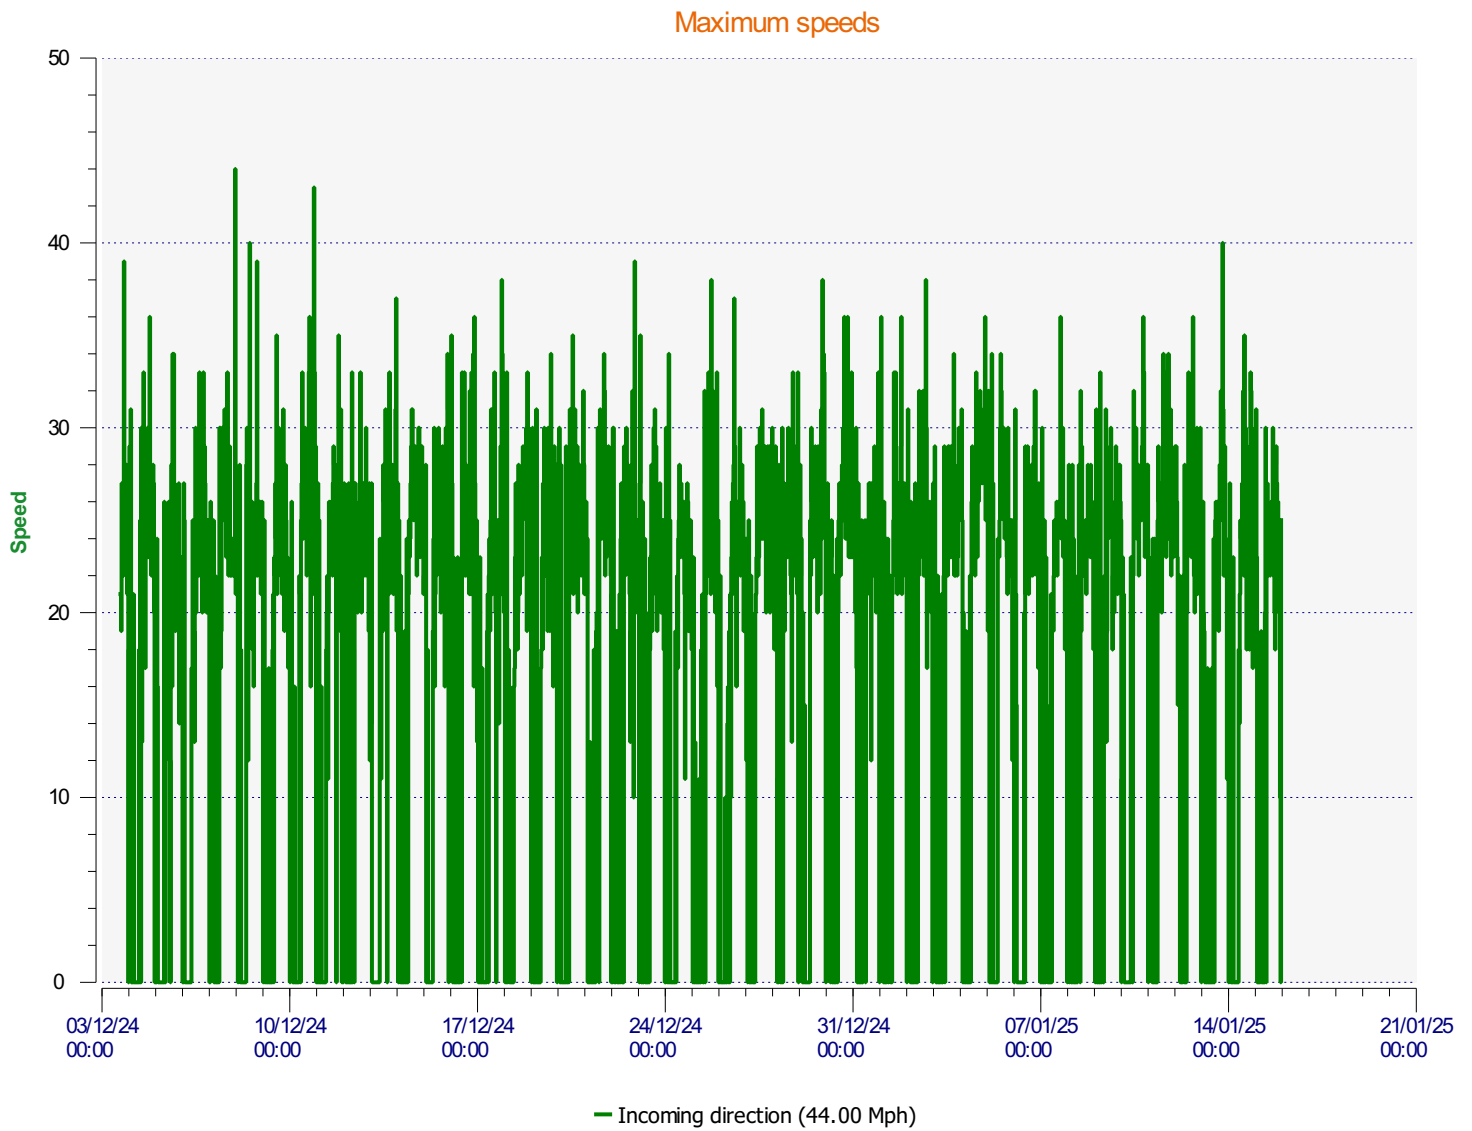

Location:

Comments:

Start date: Tuesday, December 3, 2024 4:30 PM
End date: Wednesday, January 15, 2025 11:00 PM

Location:

Comments:

Start date: Tuesday, December 3, 2024 4:30 PM
End date: Wednesday, January 15, 2025 11:00 PM

Location:

Comments:

Speed percentiles (incoming)

V30: 18.00Mph **V50:** 20.00Mph **V85:** 24.00Mph

Start date: Tuesday, December 3, 2024 4:30 PM
End date: Wednesday, January 15, 2025 11:00 PM

Location:

Comments:

Speed percentile(outgoing)

V30: 0.00Mph **V50:** 0.00Mph **V85:** 0.00Mph

Start date: Tuesday, December 3, 2024 4:30 PM
End date: Wednesday, January 15, 2025 11:00 PM

Location:

Comments: