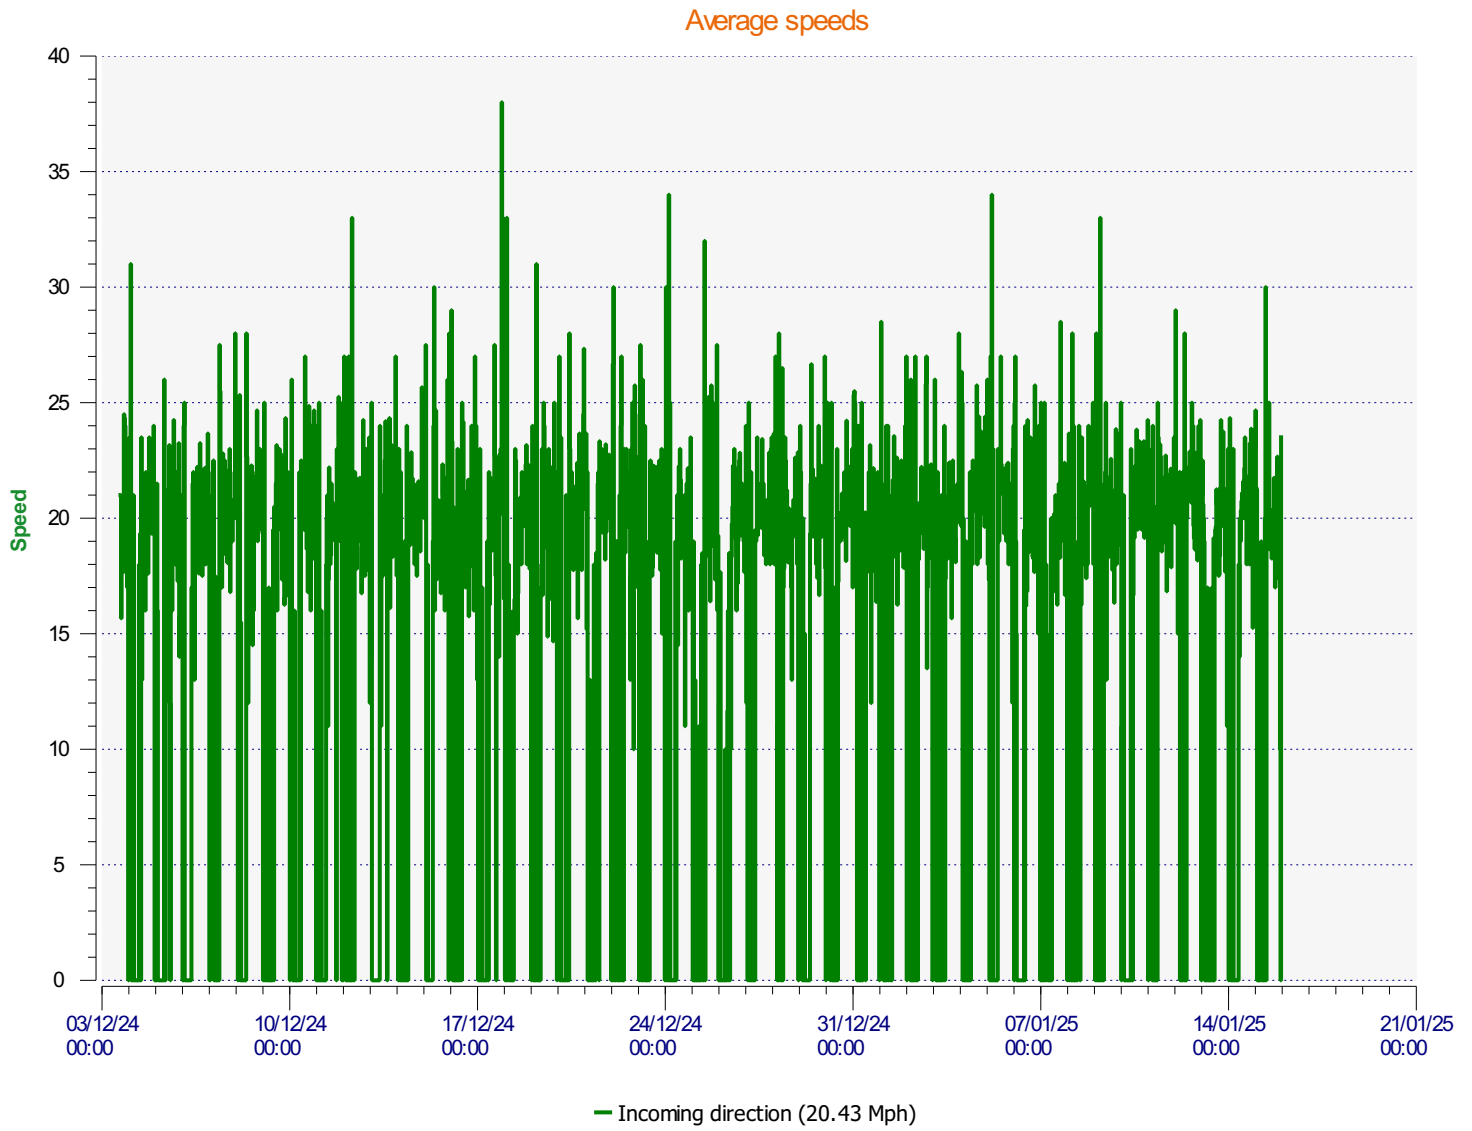

Start date: Tuesday, December 3, 2024 4:30 PM
End date: Wednesday, January 15, 2025 11:00 PM

Location:

Comments: