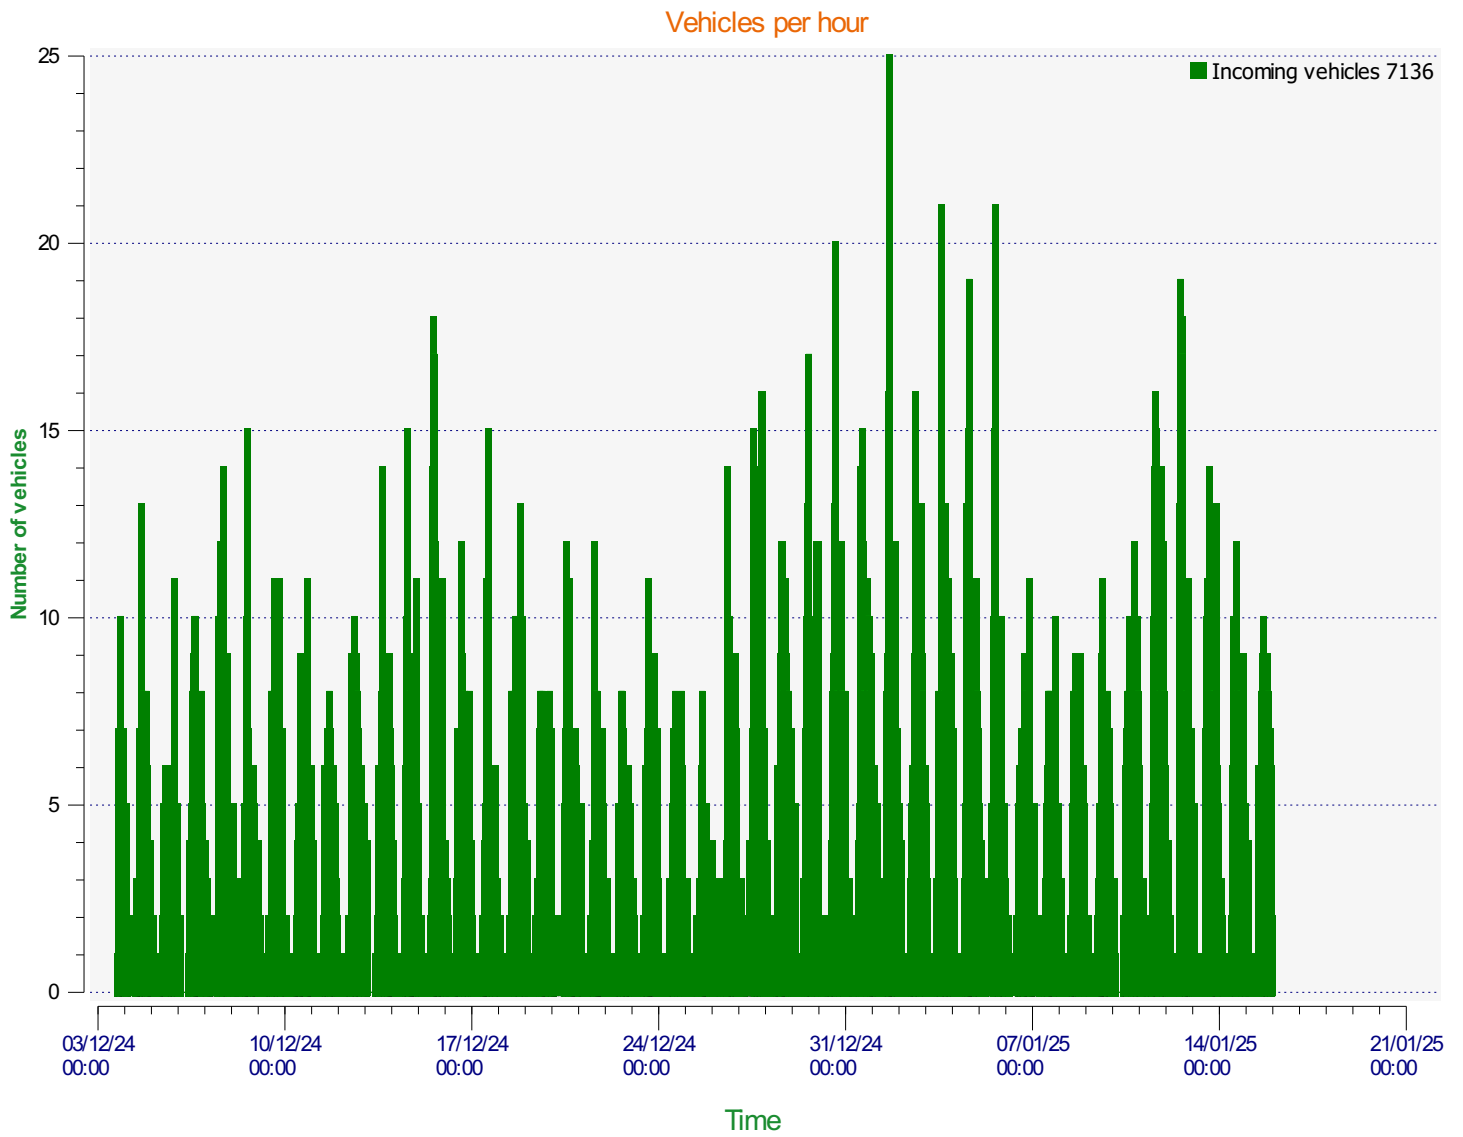

Location:

Comments:

Start date: Tuesday, December 3, 2024 4:30 PM
End date: Wednesday, January 15, 2025 11:00 PM

Location:

Comments:

Start date: Tuesday, December 3, 2024 4:30 PM
End date: Wednesday, January 15, 2025 11:00 PM

Location:

Comments:

Speed percentiles (incoming)

V30: 18.00Mph **V50:** 20.00Mph **V85:** 24.00Mph

Start date: Tuesday, December 3, 2024 4:30 PM
End date: Wednesday, January 15, 2025 11:00 PM

Location:

Comments:

Speed percentile(outgoing)

V30: 0.00Mph **V50:** 0.00Mph **V85:** 0.00Mph

Start date: Tuesday, December 3, 2024 4:30 PM
End date: Wednesday, January 15, 2025 11:00 PM

Location:

Comments: