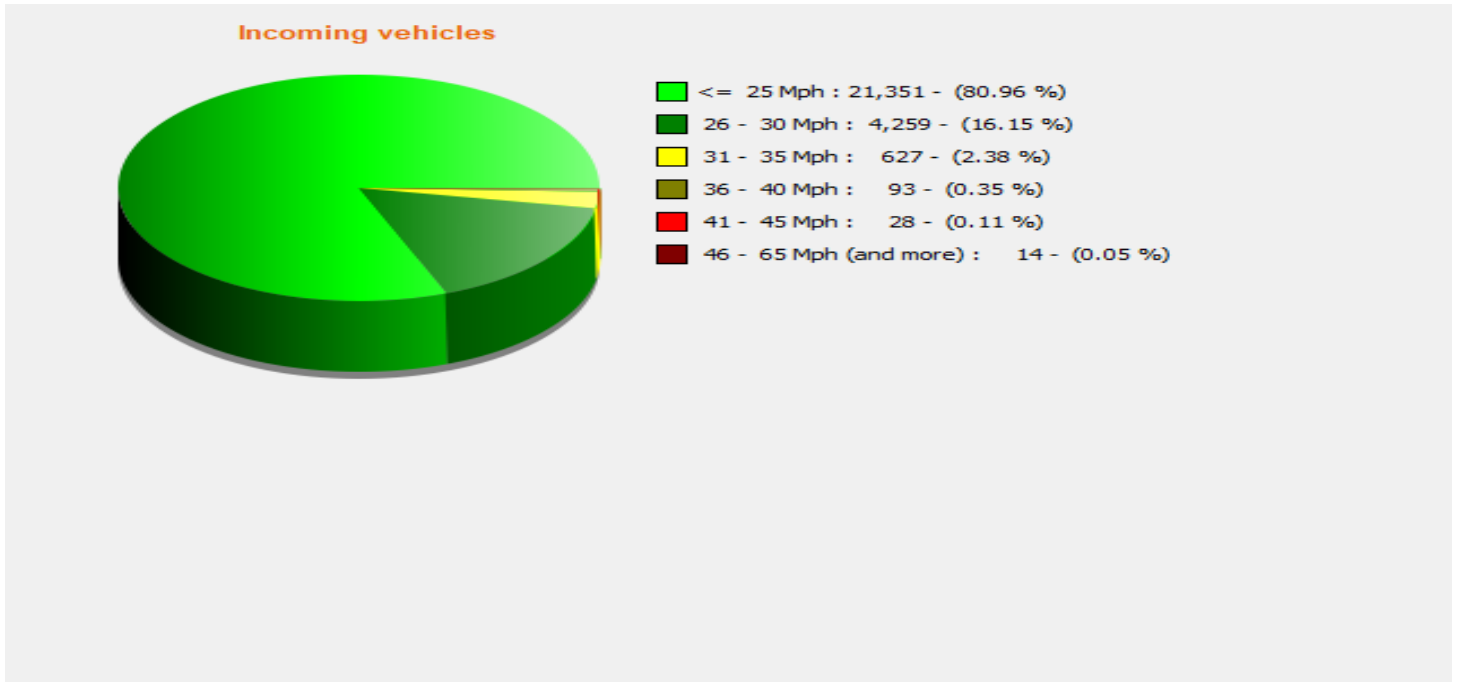

Start date: Monday, December 2, 2024 11:00 AM
End date: Thursday, January 23, 2025 12:00 AM

Location:

Comments: