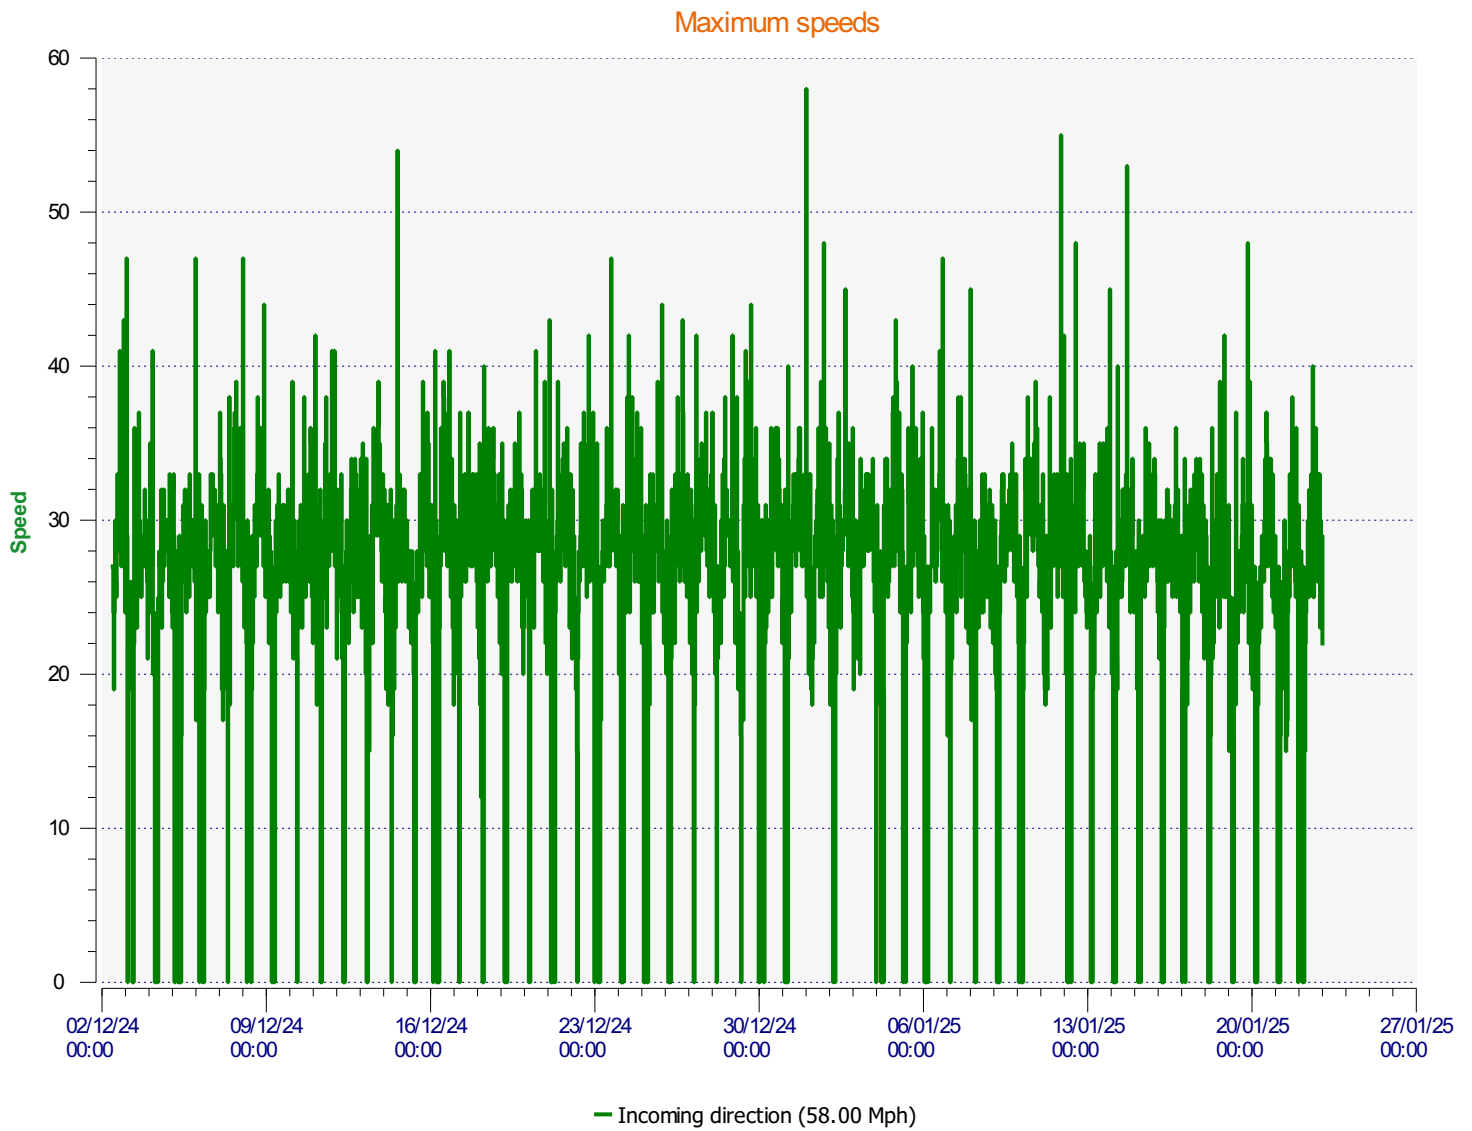

Location:

Comments:

Start date: Monday, December 2, 2024 11:00 AM
End date: Thursday, January 23, 2025 12:00 AM

Location:

Comments:

Start date: Monday, December 2, 2024 11:00 AM
End date: Thursday, January 23, 2025 12:00 AM

Location:

Comments:

Speed percentiles (incoming)

V30: 18.00Mph **V50:** 21.00Mph **V85:** 26.00Mph

Start date: Monday, December 2, 2024 11:00 AM
End date: Thursday, January 23, 2025 12:00 AM

Location:

Comments:

Speed percentile(outgoing)

V30: 0.00Mph **V50:** 0.00Mph **V85:** 0.00Mph

Start date: Monday, December 2, 2024 11:00 AM
End date: Thursday, January 23, 2025 12:00 AM

Location:

Comments: