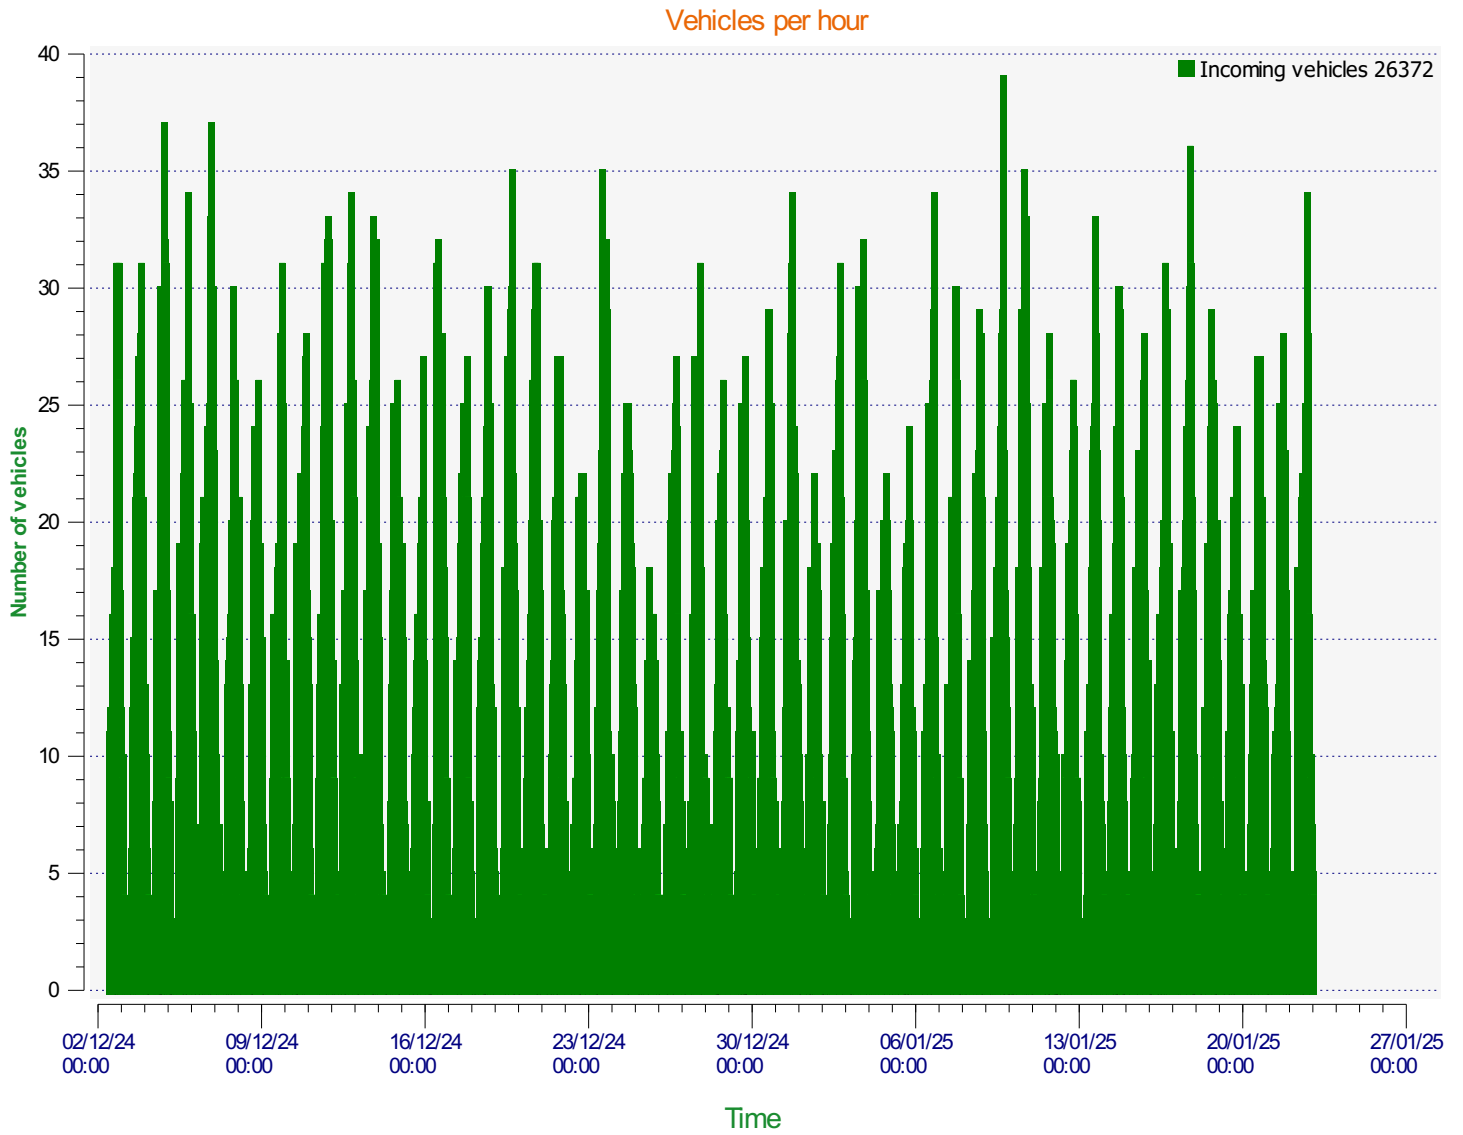

Location:

Comments:

Start date: Monday, December 2, 2024 11:00 AM
End date: Thursday, January 23, 2025 12:00 AM

Location:

Comments:

Start date: Monday, December 2, 2024 11:00 AM
End date: Thursday, January 23, 2025 12:00 AM

Location:

Comments:

Speed percentiles (incoming)

V30: 18.00Mph **V50:** 21.00Mph **V85:** 26.00Mph

Start date: Monday, December 2, 2024 11:00 AM
End date: Thursday, January 23, 2025 12:00 AM

Location:

Comments:

Speed percentile(outgoing)

V30: 0.00Mph **V50:** 0.00Mph **V85:** 0.00Mph

Start date: Monday, December 2, 2024 11:00 AM
End date: Thursday, January 23, 2025 12:00 AM

Location:

Comments: