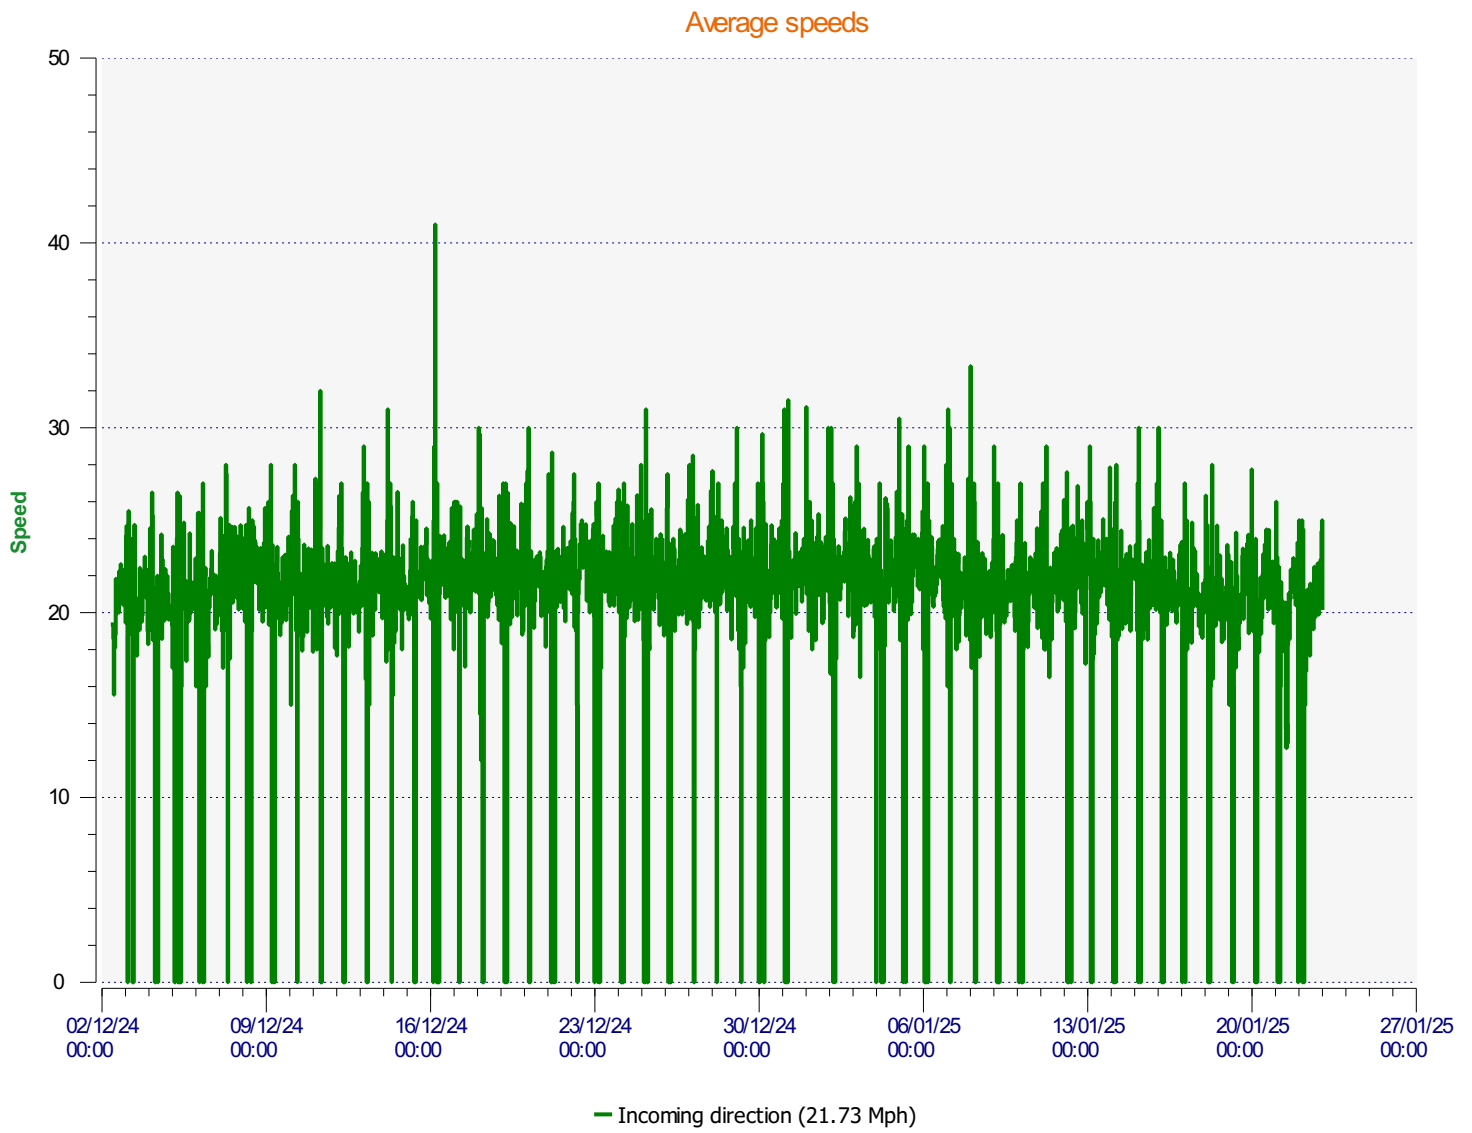

Start date: Monday, December 2, 2024 11:00 AM
End date: Thursday, January 23, 2025 12:00 AM

Location:

Comments: