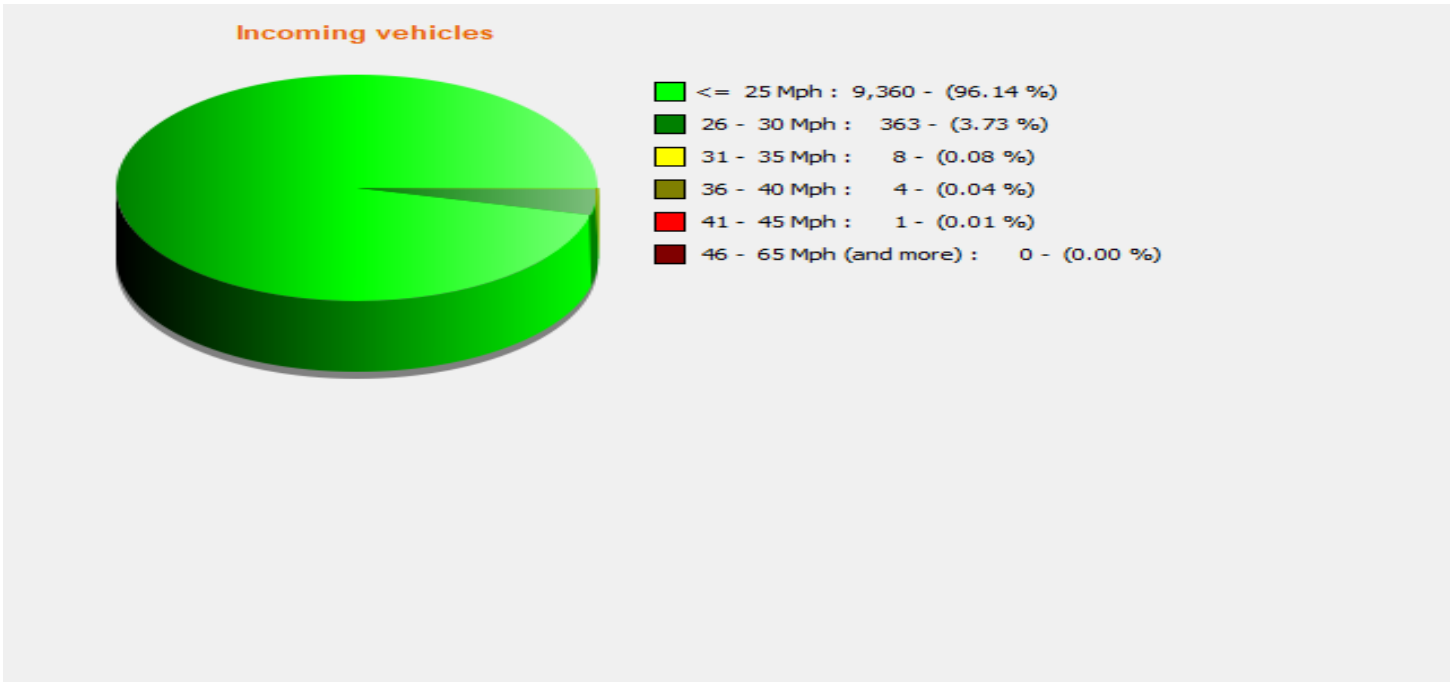

Start date: Wednesday, November 13, 2024 10:00 AM
End date: Wednesday, January 15, 2025 11:00 PM

Location:

Comments: