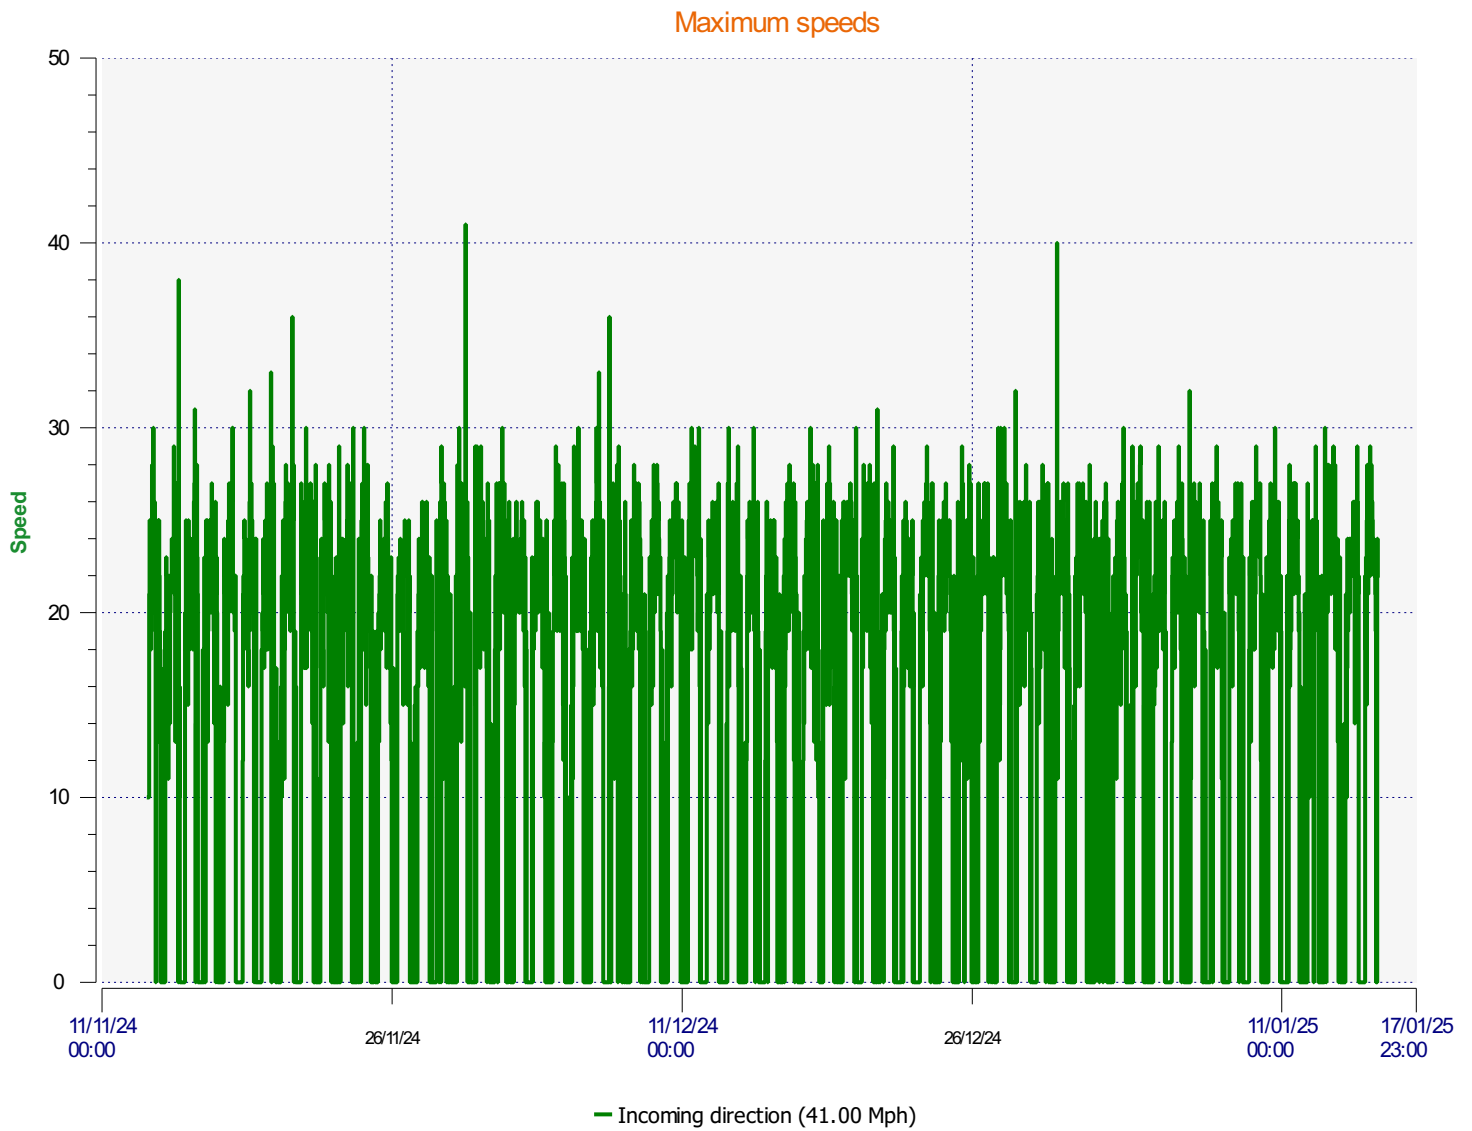

Élan Cité

DÉTECTER • INFORMER • SÉCURISER

Start date: Wednesday, November 13, 2024 10:00 AM
End date: Wednesday, January 15, 2025 11:00 PM

Location:

Comments:

Start date: Wednesday, November 13, 2024 10:00 AM
End date: Wednesday, January 15, 2025 11:00 PM

Location:

Comments:

Start date: Wednesday, November 13, 2024 10:00 AM
End date: Wednesday, January 15, 2025 11:00 PM

Location:

Comments:

Start date: Wednesday, November 13, 2024 10:00 AM
End date: Wednesday, January 15, 2025 11:00 PM

Location:

Comments:

Speed percentiles (incoming)

V30: 14.00Mph **V50:** 17.00Mph **V85:** 21.00Mph

Start date: Wednesday, November 13, 2024 10:00 AM
End date: Wednesday, January 15, 2025 11:00 PM

Location:

Comments:

Speed percentile(outgoing)

V30: 0.00Mph **V50:** 0.00Mph **V85:** 0.00Mph

Start date: Wednesday, November 13, 2024 10:00 AM
End date: Wednesday, January 15, 2025 11:00 PM

Location:

Comments: