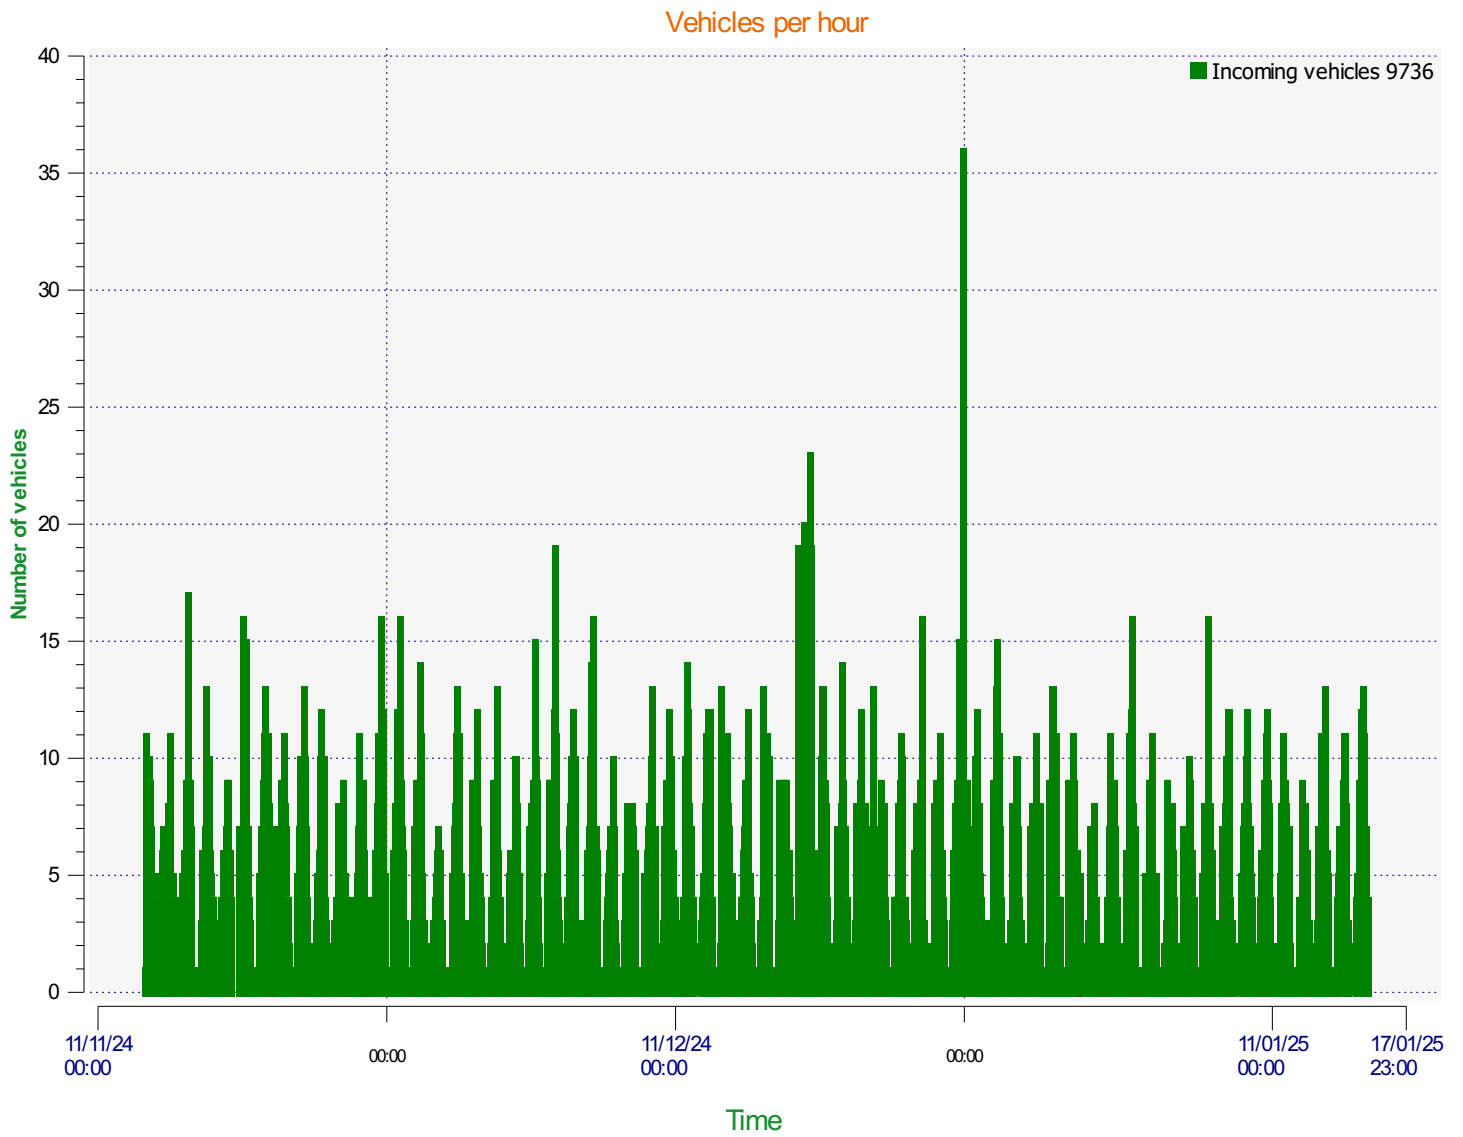

Élan Cité

DÉTECTER • INFORMER • SÉCURISER

Start date: Wednesday, November 13, 2024 10:00 AM
End date: Wednesday, January 15, 2025 11:00 PM

Location:

Comments:

Start date: Wednesday, November 13, 2024 10:00 AM
End date: Wednesday, January 15, 2025 11:00 PM

Location:

Comments:

Start date: Wednesday, November 13, 2024 10:00 AM
End date: Wednesday, January 15, 2025 11:00 PM

Location:

Comments:

Start date: Wednesday, November 13, 2024 10:00 AM
End date: Wednesday, January 15, 2025 11:00 PM

Location:

Comments:

Speed percentiles (incoming)

V30: 14.00Mph **V50:** 17.00Mph **V85:** 21.00Mph

Start date: Wednesday, November 13, 2024 10:00 AM
End date: Wednesday, January 15, 2025 11:00 PM

Location: