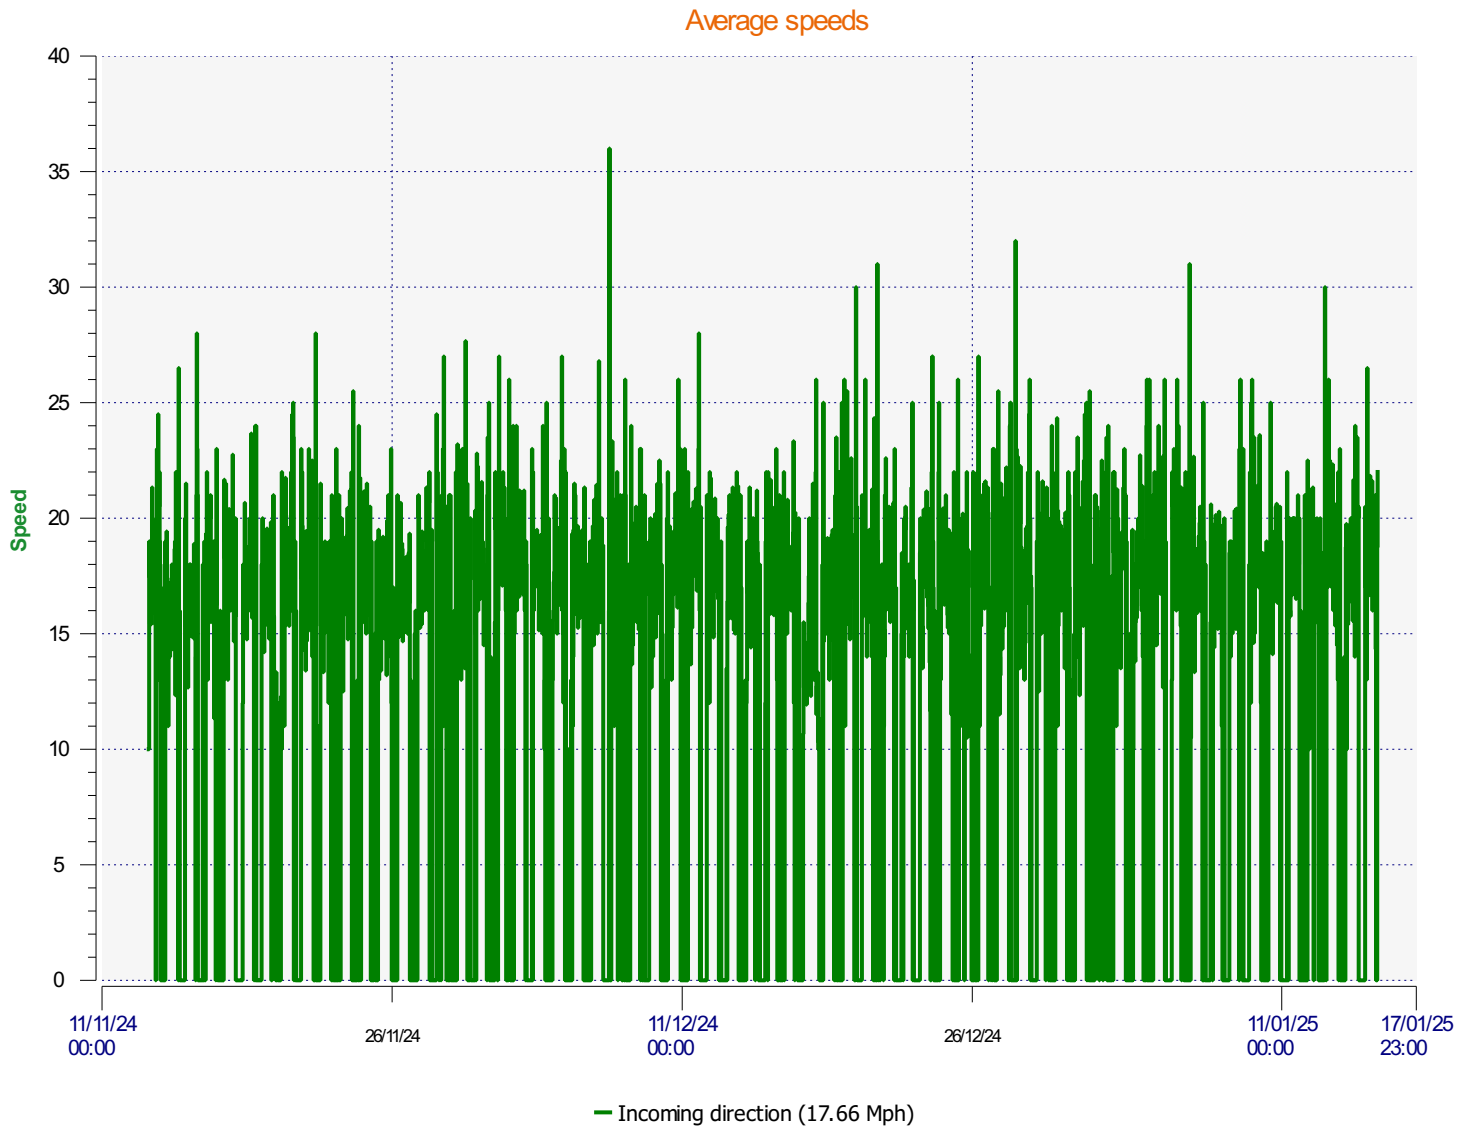

Élan Cité

DÉTECTER • INFORMER • SÉCURISER

Start date: Wednesday, November 13, 2024 10:00 AM
End date: Wednesday, January 15, 2025 11:00 PM

Location:

Comments:

Start date: Wednesday, November 13, 2024 10:00 AM
End date: Wednesday, January 15, 2025 11:00 PM

Location:

Comments:

Start date: Wednesday, November 13, 2024 10:00 AM
End date: Wednesday, January 15, 2025 11:00 PM

Location:

Comments:

Start date: Wednesday, November 13, 2024 10:00 AM
End date: Wednesday, January 15, 2025 11:00 PM

Location:

Comments:

Speed percentiles (incoming)

V30: 14.00Mph **V50:** 17.00Mph **V85:** 21.00Mph

Start date: Wednesday, November 13, 2024 10:00 AM
End date: Wednesday, January 15, 2025 11:00 PM

Location:

Comments:

Speed percentile(outgoing)

V30: 0.00Mph **V50:** 0.00Mph **V85:** 0.00Mph

Start date: Wednesday, November 13, 2024 10:00 AM
End date: Wednesday, January 15, 2025 11:00 PM

Location:

Comments: