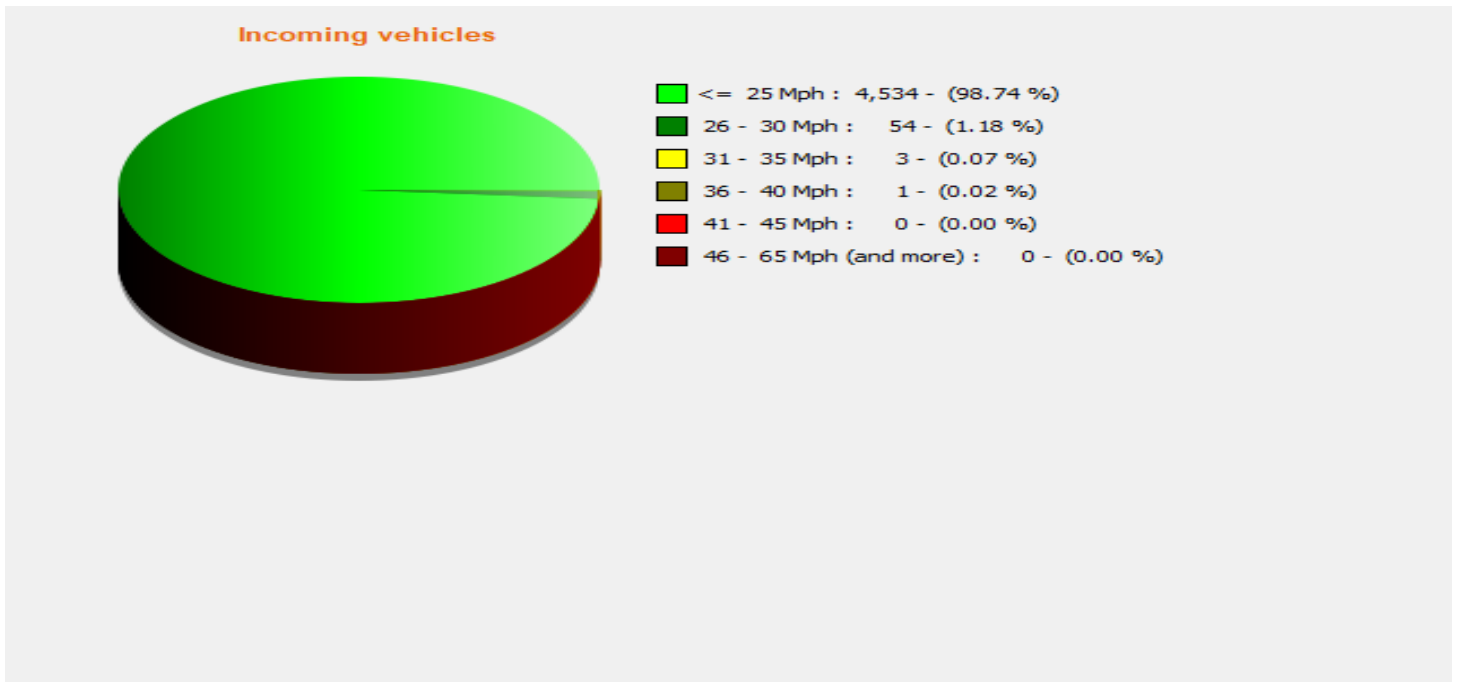

Start date: Wednesday, November 13, 2024 3:00 PM
End date: Wednesday, January 22, 2025 11:00 PM

Location:

Comments: