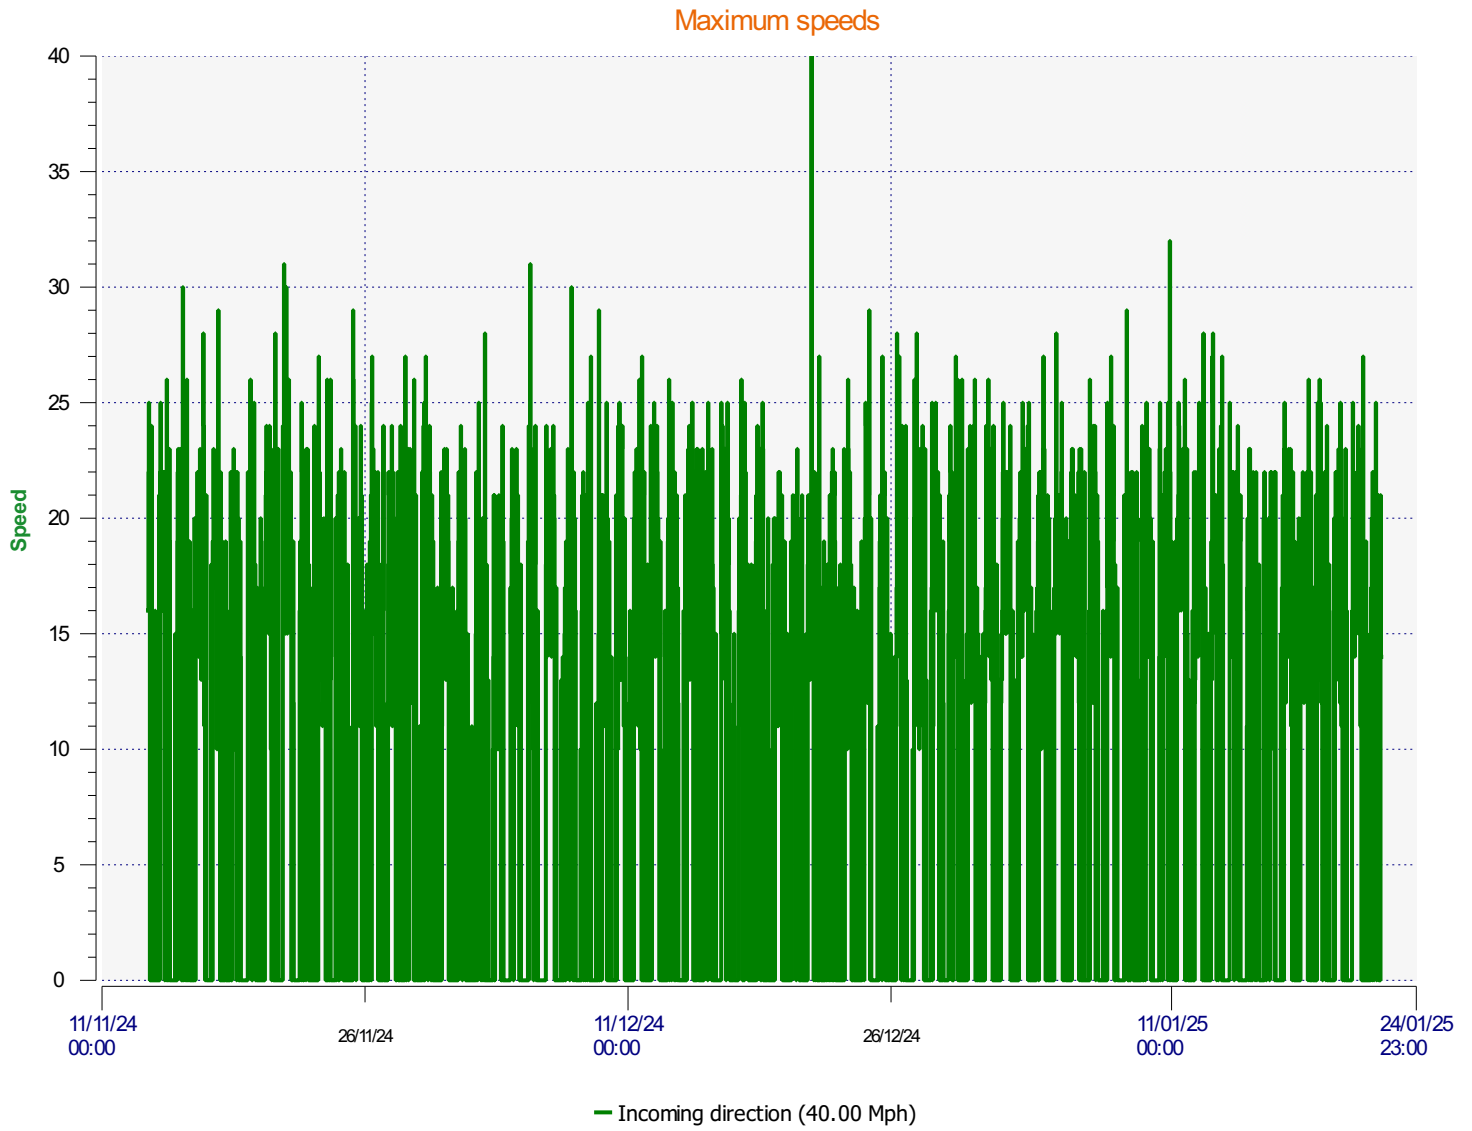

Élan Cité

DÉTECTER • INFORMER • SÉCURISER

Start date: Wednesday, November 13, 2024 3:00 PM
End date: Wednesday, January 22, 2025 11:00 PM

Location:

Comments:

Start date: Wednesday, November 13, 2024 3:00 PM
End date: Wednesday, January 22, 2025 11:00 PM

Location:

Comments:

Start date: Wednesday, November 13, 2024 3:00 PM
End date: Wednesday, January 22, 2025 11:00 PM

Location:

Comments:

Start date: Wednesday, November 13, 2024 3:00 PM
End date: Wednesday, January 22, 2025 11:00 PM

Location:

Comments:

Speed percentiles (incoming)

V30: 13.00Mph **V50:** 15.00Mph **V85:** 19.00Mph

Start date: Wednesday, November 13, 2024 3:00 PM
End date: Wednesday, January 22, 2025 11:00 PM

Location:

Comments:

Speed percentile(outgoing)

V30: 0.00Mph **V50:** 0.00Mph **V85:** 0.00Mph

Start date: Wednesday, November 13, 2024 3:00 PM
End date: Wednesday, January 22, 2025 11:00 PM

Location:

Comments: