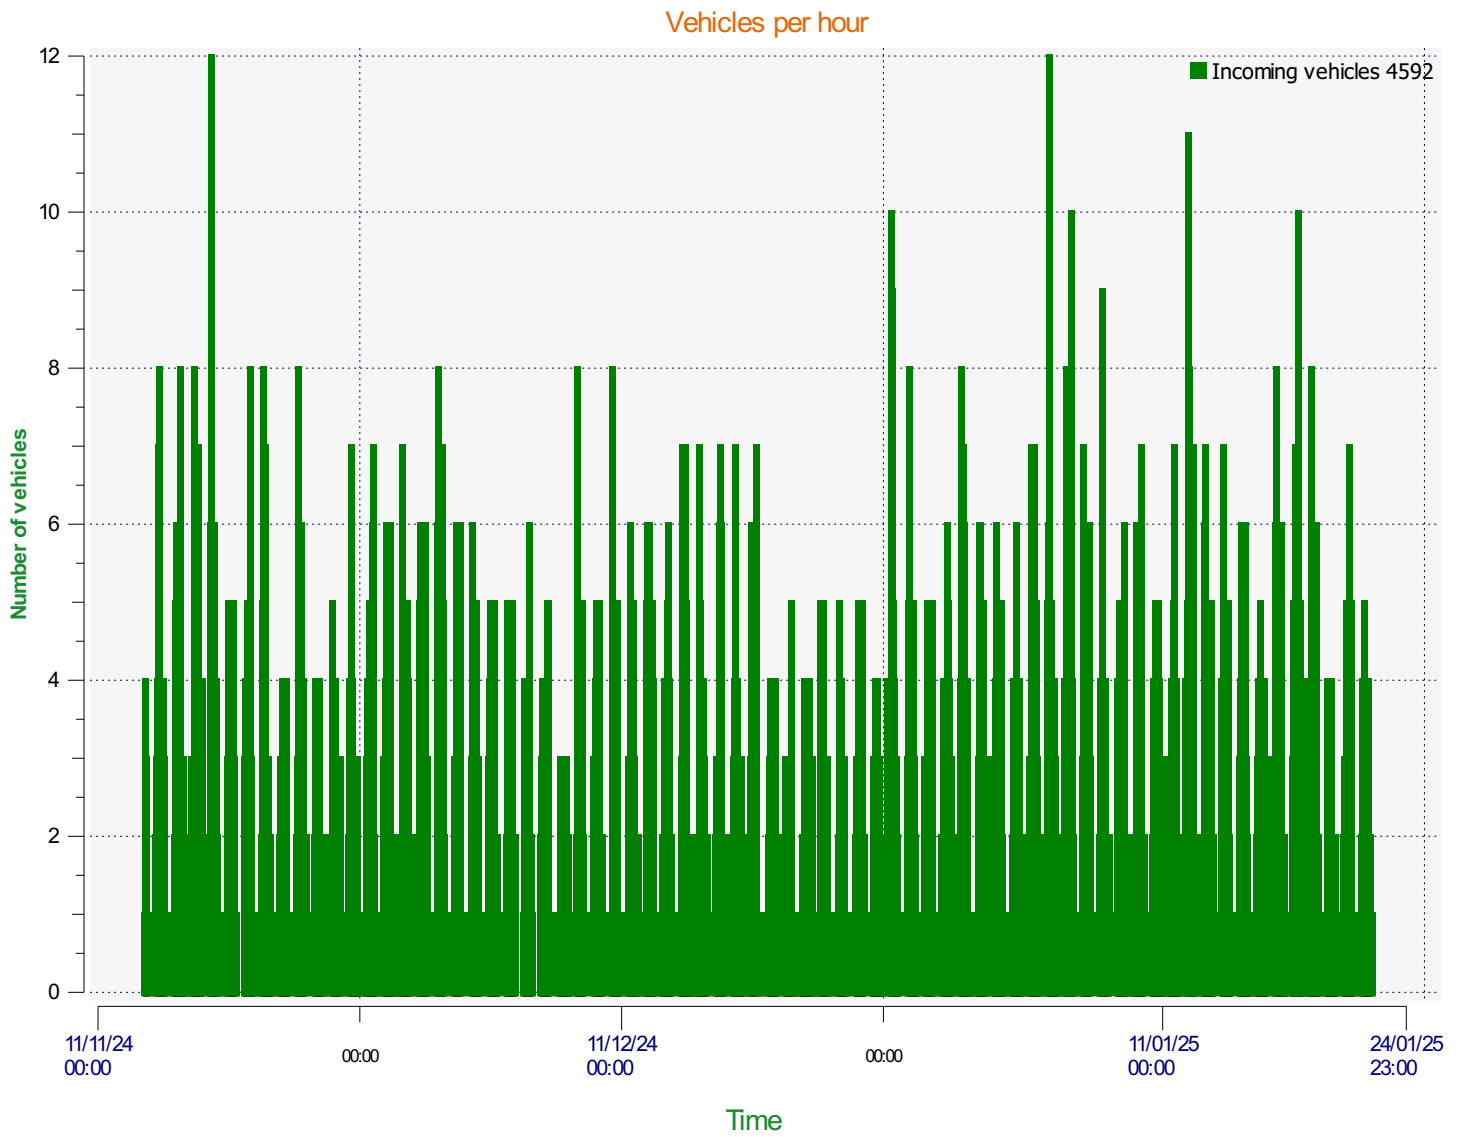

Location:

Comments:

Start date: Wednesday, November 13, 2024 3:00 PM
End date: Wednesday, January 22, 2025 11:00 PM

Location:

Comments:

Start date: Wednesday, November 13, 2024 3:00 PM
End date: Wednesday, January 22, 2025 11:00 PM

Location:

Comments:

Speed percentiles (incoming)

V30: 13.00Mph **V50:** 15.00Mph **V85:** 19.00Mph

Start date: Wednesday, November 13, 2024 3:00 PM
End date: Wednesday, January 22, 2025 11:00 PM

Location:

Comments:

Speed percentile(outgoing)

V30: 0.00Mph **V50:** 0.00Mph **V85:** 0.00Mph

Start date: Wednesday, November 13, 2024 3:00 PM
End date: Wednesday, January 22, 2025 11:00 PM

Location:

Comments: