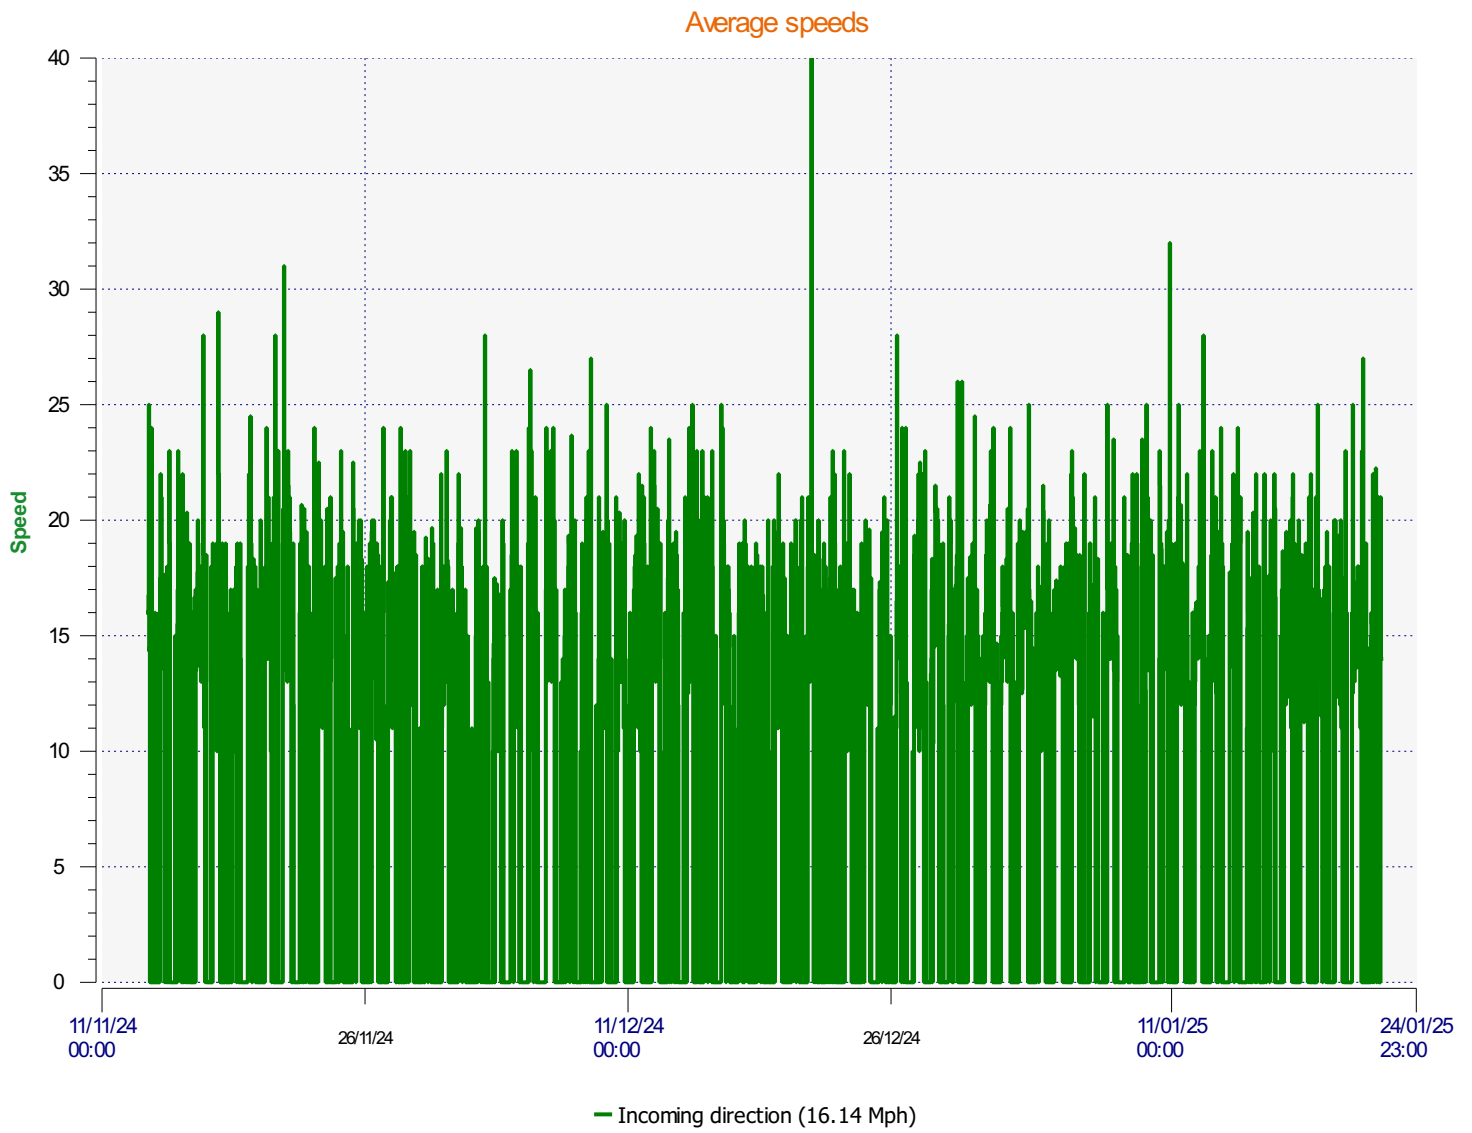

Élan Cité

DÉTECTER • INFORMER • SÉCURISER

Start date: Wednesday, November 13, 2024 3:00 PM
End date: Wednesday, January 22, 2025 11:00 PM

Location:

Comments:

Start date: Wednesday, November 13, 2024 3:00 PM
End date: Wednesday, January 22, 2025 11:00 PM

Location:

Comments:

Start date: Wednesday, November 13, 2024 3:00 PM
End date: Wednesday, January 22, 2025 11:00 PM

Location:

Comments:

Start date: Wednesday, November 13, 2024 3:00 PM
End date: Wednesday, January 22, 2025 11:00 PM

Location:

Comments:

Speed percentiles (incoming)

V30: 13.00Mph **V50:** 15.00Mph **V85:** 19.00Mph

Start date: Wednesday, November 13, 2024 3:00 PM
End date: Wednesday, January 22, 2025 11:00 PM

Location:

Comments:

Speed percentile(outgoing)

V30: 0.00Mph **V50:** 0.00Mph **V85:** 0.00Mph

Start date: Wednesday, November 13, 2024 3:00 PM
End date: Wednesday, January 22, 2025 11:00 PM

Location:

Comments: