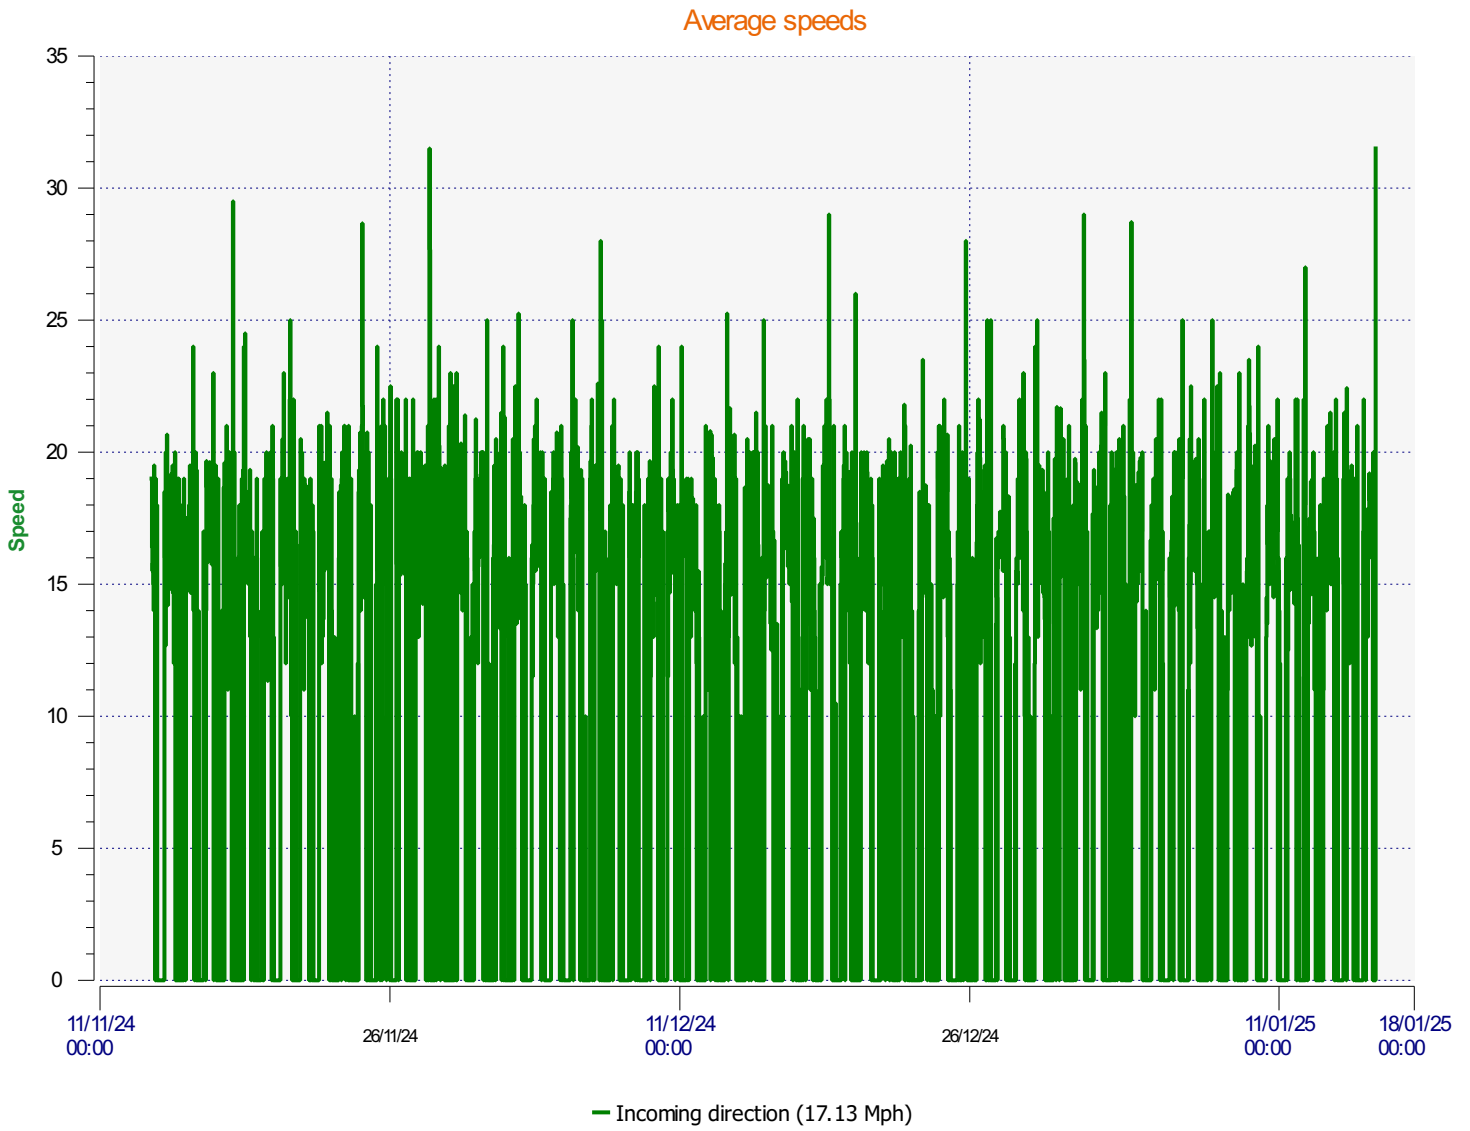

Élan Cité

DÉTECTER • INFORMER • SÉCURISER

Start date: Wednesday, November 13, 2024 4:00 PM
End date: Thursday, January 16, 2025 12:00 AM

Location:

Comments:

Start date: Wednesday, November 13, 2024 4:00 PM
End date: Thursday, January 16, 2025 12:00 AM

Location:

Comments:

Start date: Wednesday, November 13, 2024 4:00 PM
End date: Thursday, January 16, 2025 12:00 AM

Location:

Comments:

Start date: Wednesday, November 13, 2024 4:00 PM
End date: Thursday, January 16, 2025 12:00 AM

Location:

Comments:

Speed percentiles (incoming)

V30: 14.00Mph **V50:** 16.00Mph **V85:** 20.00Mph

Start date: Wednesday, November 13, 2024 4:00 PM
End date: Thursday, January 16, 2025 12:00 AM

Location:

Comments:

Speed percentile(outgoing)

V30: 0.00Mph **V50:** 0.00Mph **V85:** 0.00Mph

Start date: Wednesday, November 13, 2024 4:00 PM
End date: Thursday, January 16, 2025 12:00 AM

Location:

Comments: