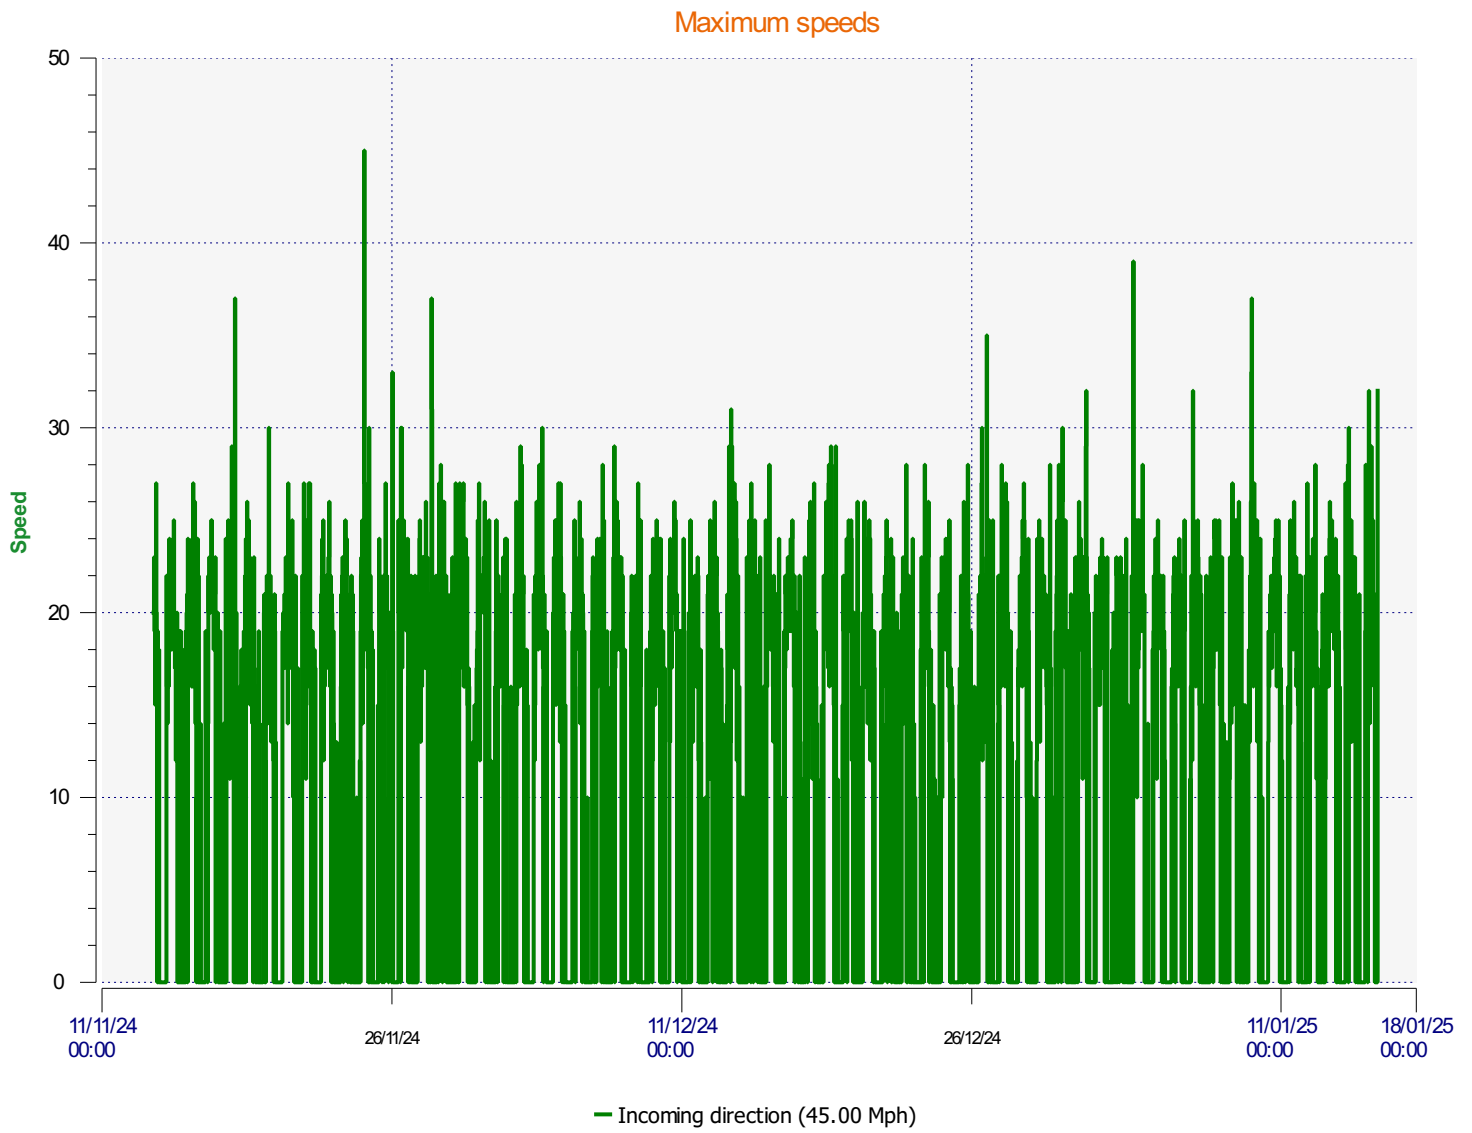

Élan Cité

DÉTECTER • INFORMER • SÉCURISER

Start date: Wednesday, November 13, 2024 4:00 PM
End date: Thursday, January 16, 2025 12:00 AM

Location:

Comments:

Start date: Wednesday, November 13, 2024 4:00 PM
End date: Thursday, January 16, 2025 12:00 AM

Location:

Comments:

Start date: Wednesday, November 13, 2024 4:00 PM
End date: Thursday, January 16, 2025 12:00 AM

Location:

Comments:

Start date: Wednesday, November 13, 2024 4:00 PM
End date: Thursday, January 16, 2025 12:00 AM

Location:

Comments:

Speed percentiles (incoming)

V30: 14.00Mph **V50:** 16.00Mph **V85:** 20.00Mph

Start date: Wednesday, November 13, 2024 4:00 PM
End date: Thursday, January 16, 2025 12:00 AM

Location:

Comments:

Speed percentile(outgoing)

V30: 0.00Mph **V50:** 0.00Mph **V85:** 0.00Mph

Start date: Wednesday, November 13, 2024 4:00 PM
End date: Thursday, January 16, 2025 12:00 AM

Location:

Comments: