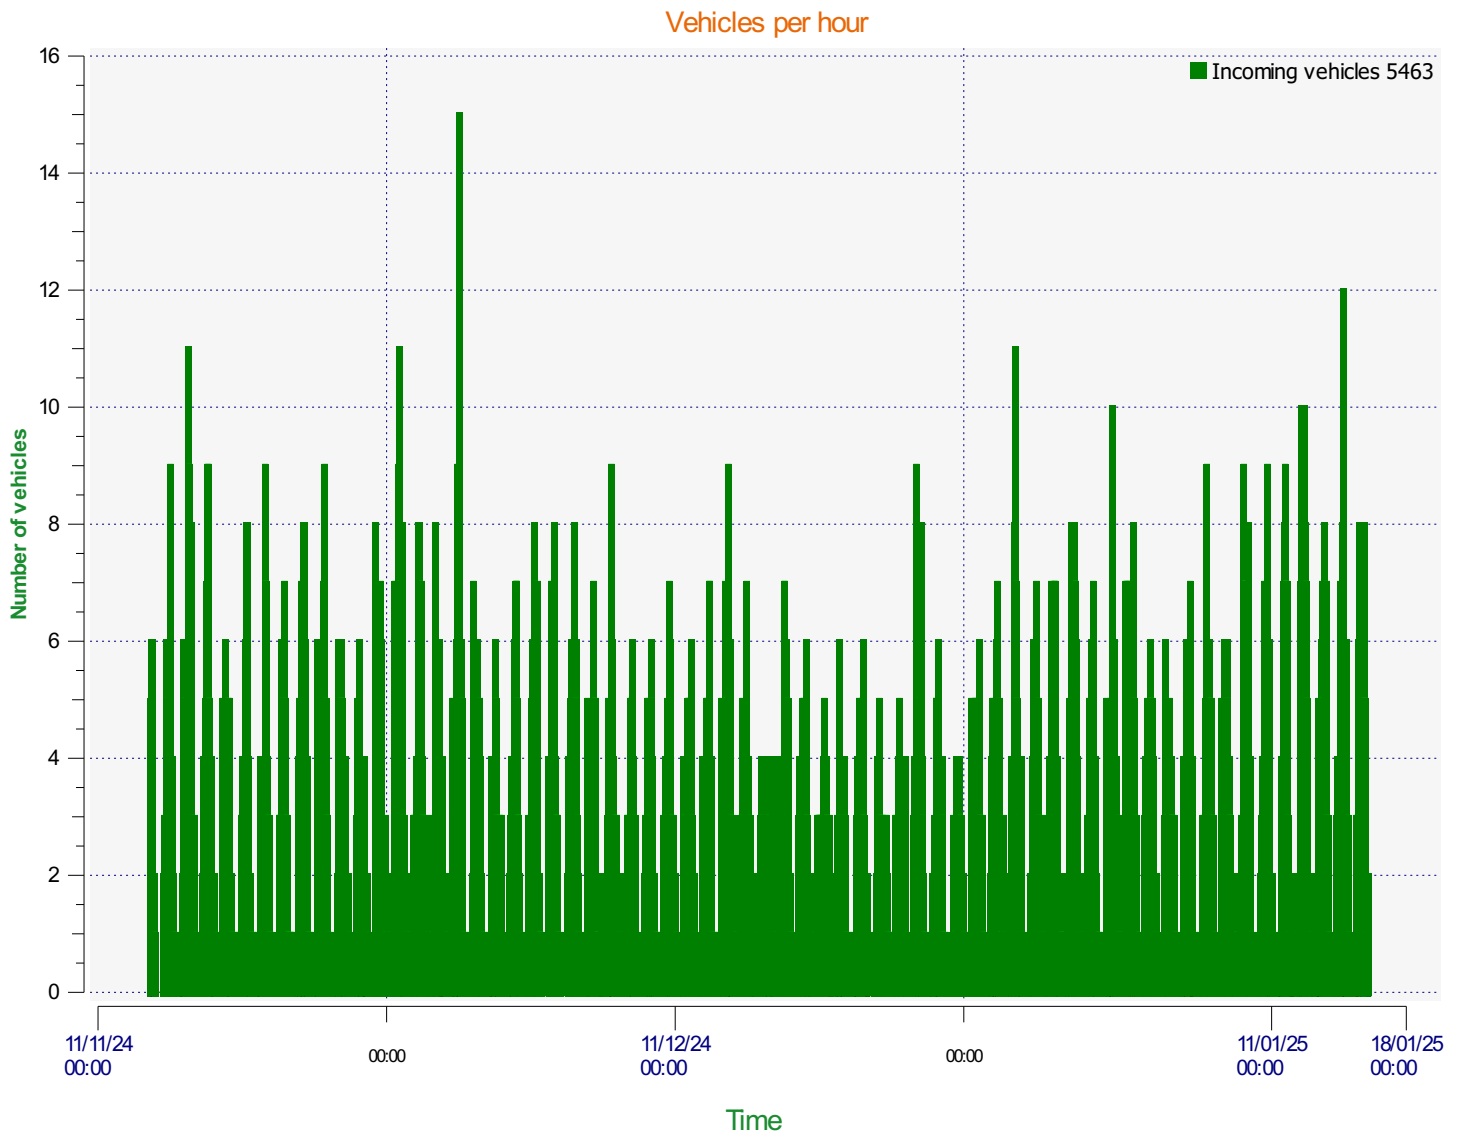

Location:

Comments:

Start date: Wednesday, November 13, 2024 4:00 PM
End date: Thursday, January 16, 2025 12:00 AM

Location:

Comments:

Start date: Wednesday, November 13, 2024 4:00 PM
End date: Thursday, January 16, 2025 12:00 AM

Location:

Comments:

Speed percentiles (incoming)

V30: 14.00Mph **V50:** 16.00Mph **V85:** 20.00Mph

Start date: Wednesday, November 13, 2024 4:00 PM
End date: Thursday, January 16, 2025 12:00 AM

Location:

Comments:

Speed percentile(outgoing)

V30: 0.00Mph **V50:** 0.00Mph **V85:** 0.00Mph

Start date: Wednesday, November 13, 2024 4:00 PM
End date: Thursday, January 16, 2025 12:00 AM

Location:

Comments: