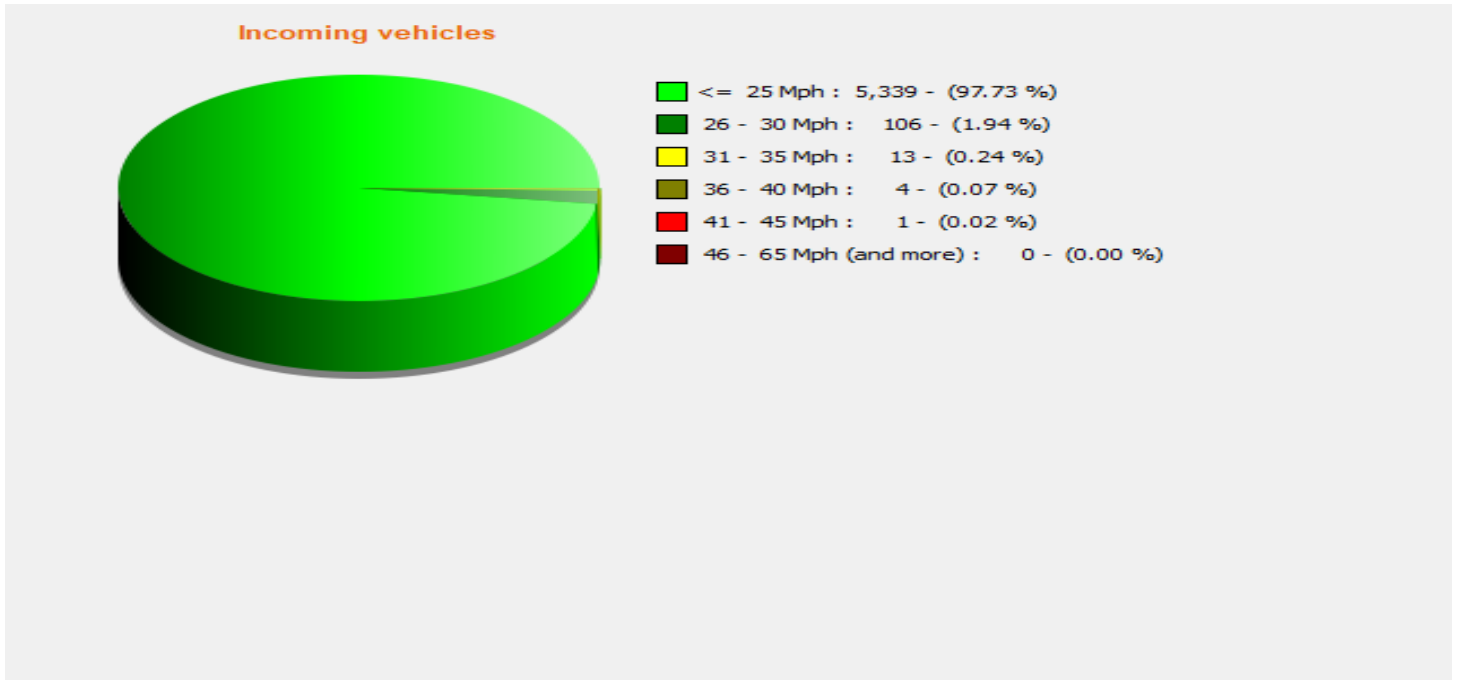

Start date: Wednesday, November 13, 2024 4:00 PM
End date: Thursday, January 16, 2025 12:00 AM

Location:

Comments: