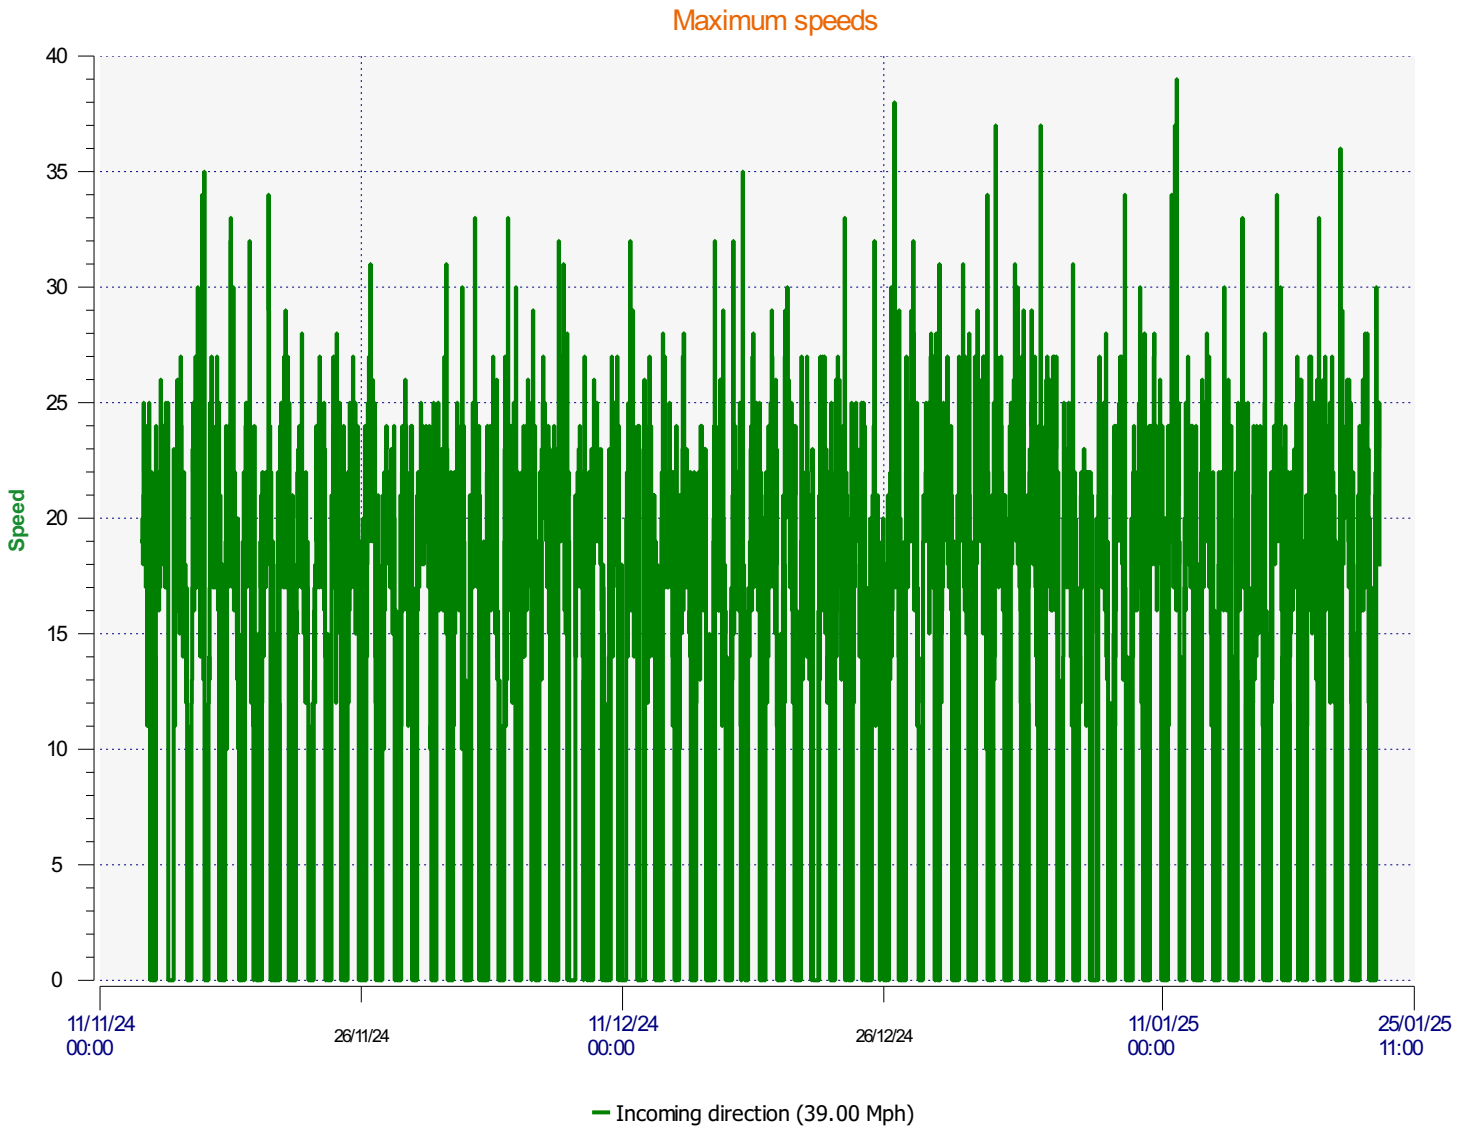

Élan Cité

DÉTECTER • INFORMER • SÉCURISER

Start date: Wednesday, November 13, 2024 10:00 AM
End date: Thursday, January 23, 2025 11:30 AM

Location:

Comments:

Start date: Wednesday, November 13, 2024 10:00 AM
End date: Thursday, January 23, 2025 11:30 AM

Location:

Comments:

Start date: Wednesday, November 13, 2024 10:00 AM
End date: Thursday, January 23, 2025 11:30 AM

Location:

Comments:

Start date: Wednesday, November 13, 2024 10:00 AM
End date: Thursday, January 23, 2025 11:30 AM

Location:

Comments:

Speed percentiles (incoming)

V30: 11.00Mph **V50:** 13.00Mph **V85:** 18.00Mph

Start date: Wednesday, November 13, 2024 10:00 AM
End date: Thursday, January 23, 2025 11:30 AM

Location:

Comments:

Speed percentile(outgoing)

V30: 0.00Mph **V50:** 0.00Mph **V85:** 0.00Mph

Start date: Wednesday, November 13, 2024 10:00 AM
End date: Thursday, January 23, 2025 11:30 AM

Location:

Comments: