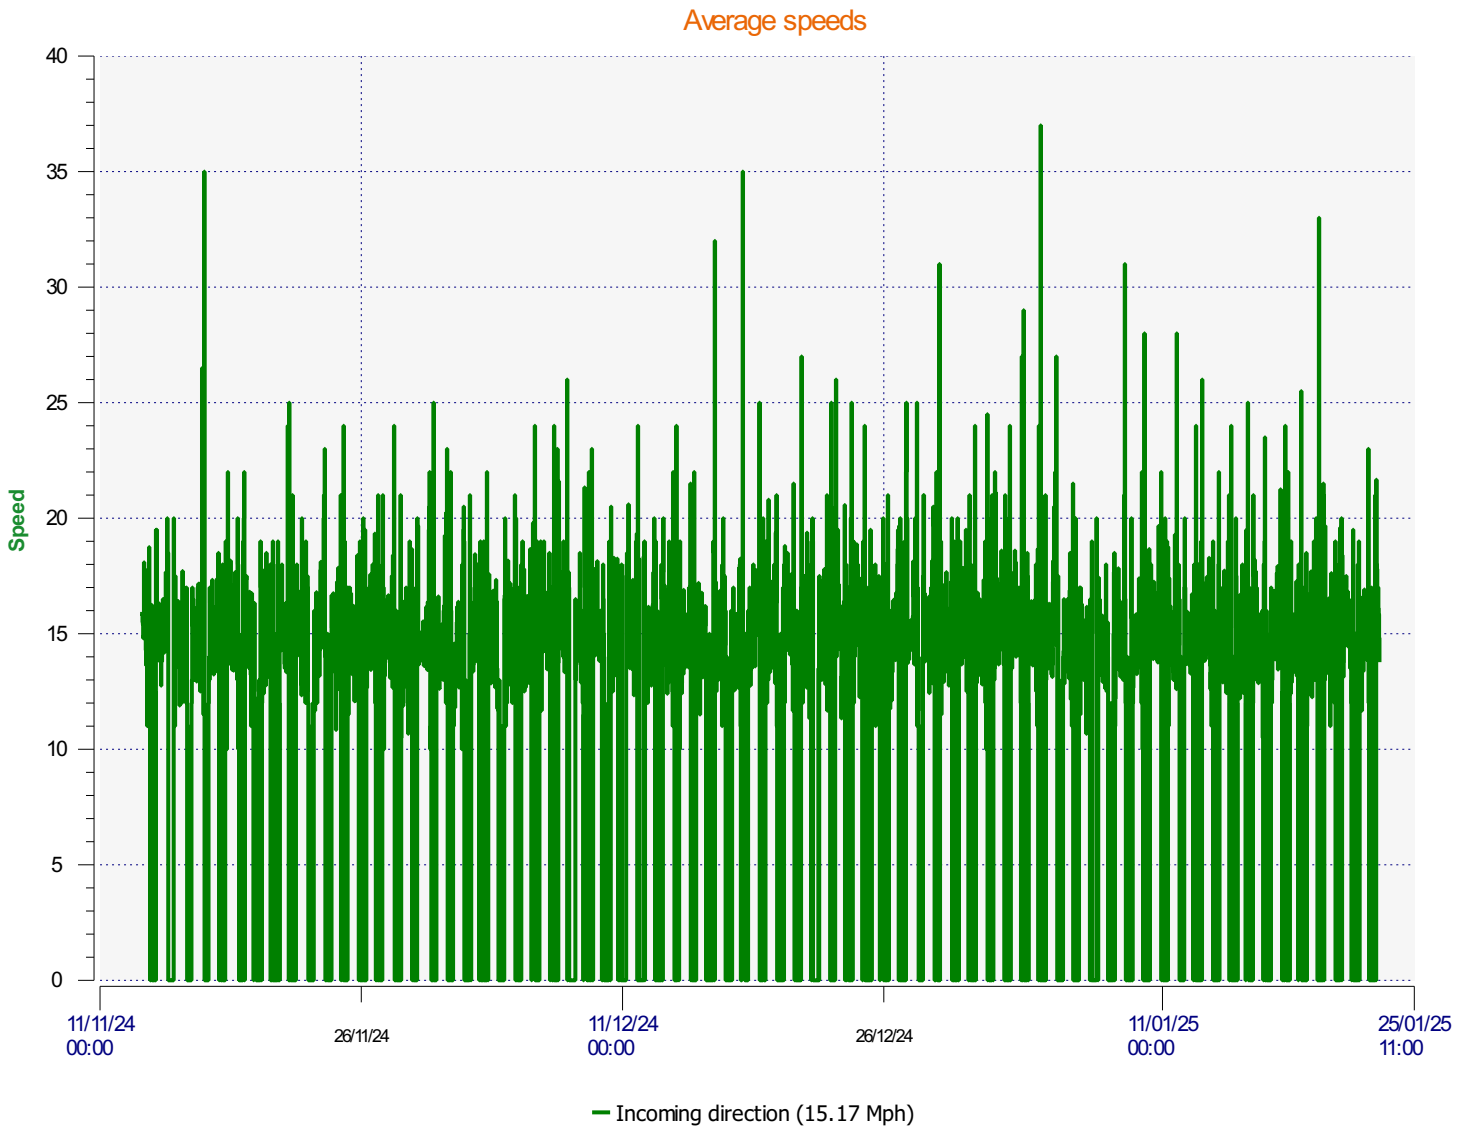

Élan Cité

DÉTECTER • INFORMER • SÉCURISER

Start date: Wednesday, November 13, 2024 10:00 AM
End date: Thursday, January 23, 2025 11:30 AM

Location:

Comments:

Start date: Wednesday, November 13, 2024 10:00 AM
End date: Thursday, January 23, 2025 11:30 AM

Location:

Comments:

Start date: Wednesday, November 13, 2024 10:00 AM
End date: Thursday, January 23, 2025 11:30 AM

Location:

Comments:

Start date: Wednesday, November 13, 2024 10:00 AM
End date: Thursday, January 23, 2025 11:30 AM

Location:

Comments:

Speed percentiles (incoming)

V30: 11.00Mph **V50:** 13.00Mph **V85:** 18.00Mph

Start date: Wednesday, November 13, 2024 10:00 AM
End date: Thursday, January 23, 2025 11:30 AM

Location:

Comments:

Speed percentile(outgoing)

V30: 0.00Mph **V50:** 0.00Mph **V85:** 0.00Mph

Start date: Wednesday, November 13, 2024 10:00 AM
End date: Thursday, January 23, 2025 11:30 AM

Location:

Comments: