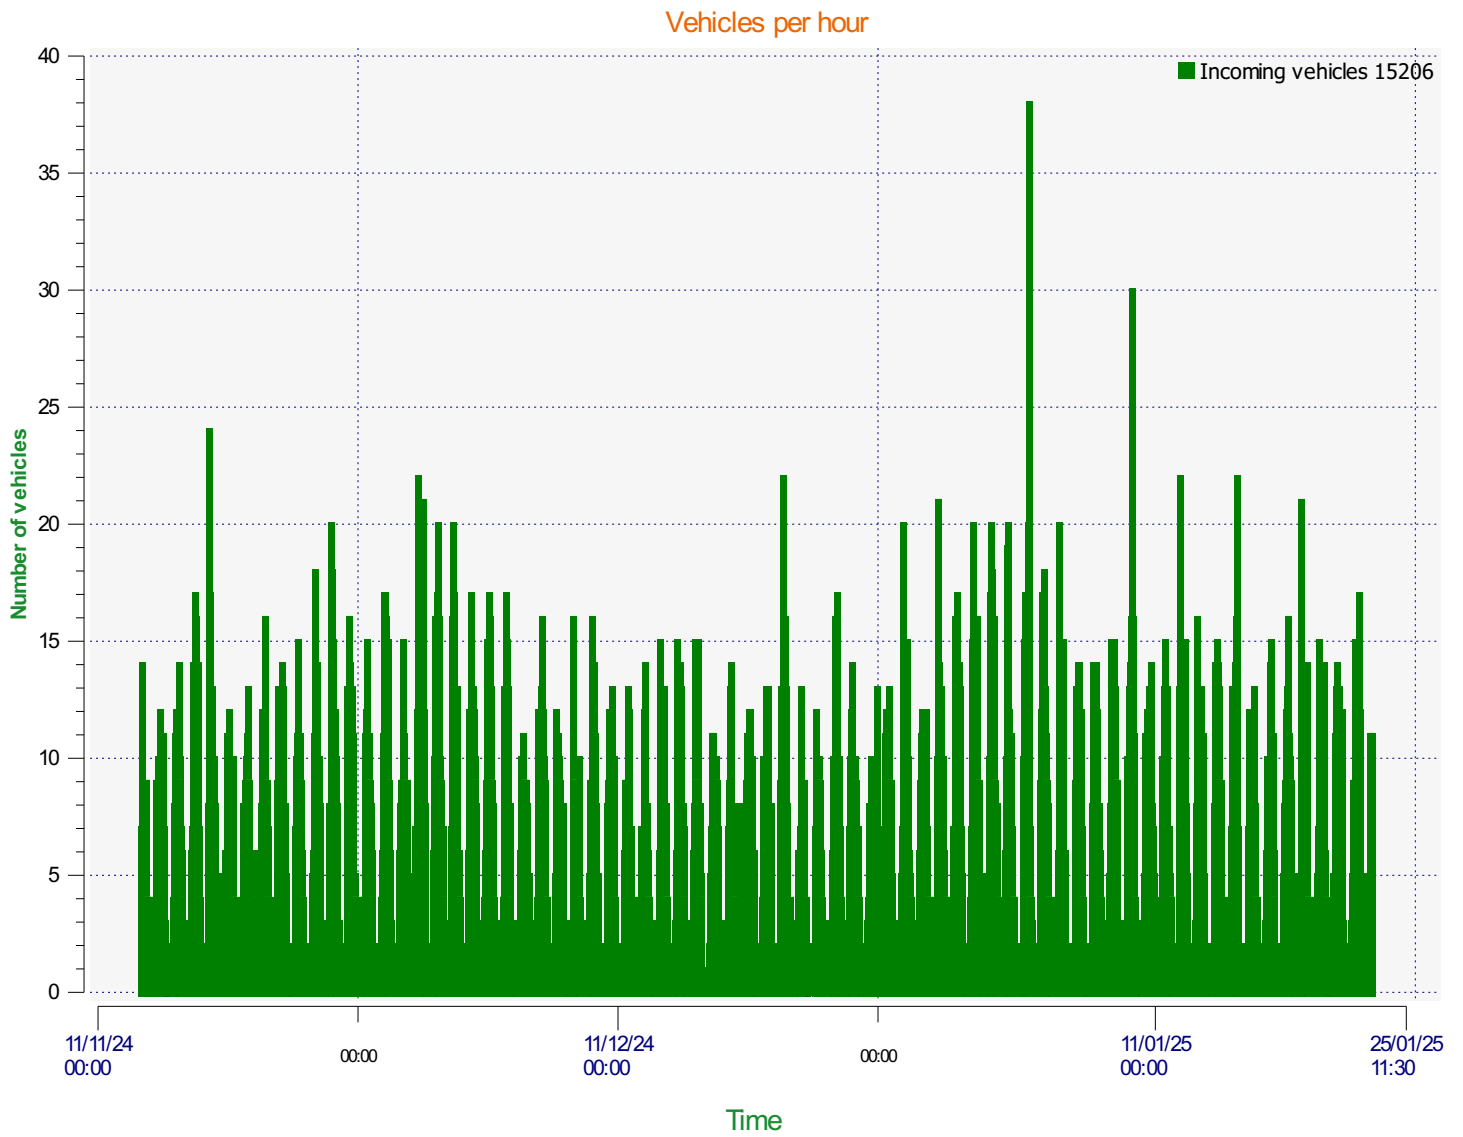

Location:

Comments:

Start date: Wednesday, November 13, 2024 10:00 AM
End date: Thursday, January 23, 2025 11:30 AM

Location:

Comments:

Start date: Wednesday, November 13, 2024 10:00 AM
End date: Thursday, January 23, 2025 11:30 AM

Location:

Comments:

Speed percentiles (incoming)

V30: 11.00Mph **V50:** 13.00Mph **V85:** 18.00Mph

Start date: Wednesday, November 13, 2024 10:00 AM
End date: Thursday, January 23, 2025 11:30 AM

Location:

Comments:

Speed percentile(outgoing)

V30: 0.00Mph **V50:** 0.00Mph **V85:** 0.00Mph

Start date: Wednesday, November 13, 2024 10:00 AM
End date: Thursday, January 23, 2025 11:30 AM

Location:

Comments: