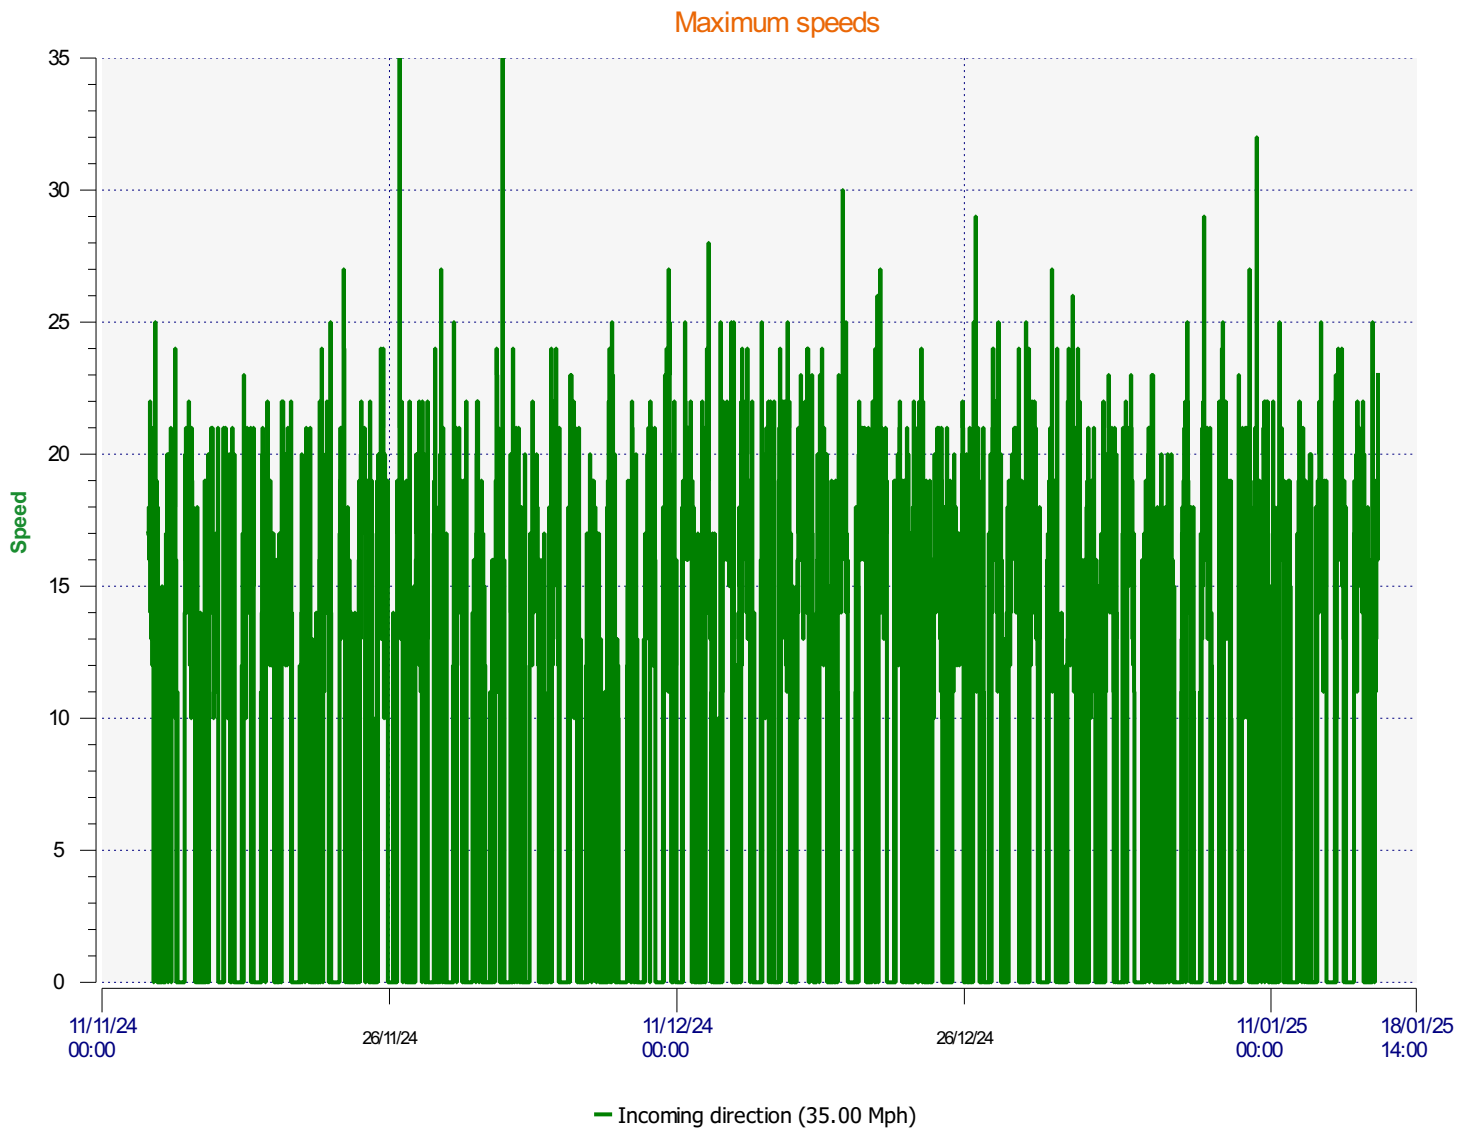

Élan Cité

DÉTECTER • INFORMER • SÉCURISER

Start date: Wednesday, November 13, 2024 10:00 AM
End date: Thursday, January 16, 2025 2:00 PM

Location:

Comments:

Start date: Wednesday, November 13, 2024 10:00 AM
End date: Thursday, January 16, 2025 2:00 PM

Location:

Comments:

Start date: Wednesday, November 13, 2024 10:00 AM
End date: Thursday, January 16, 2025 2:00 PM

Location:

Comments:

Start date: Wednesday, November 13, 2024 10:00 AM
End date: Thursday, January 16, 2025 2:00 PM

Location:

Comments:

Speed percentiles (incoming)

V30: 11.00Mph **V50:** 13.00Mph **V85:** 18.00Mph

Start date: Wednesday, November 13, 2024 10:00 AM
End date: Thursday, January 16, 2025 2:00 PM

Location:

Comments:

Speed percentile(outgoing)

V30: 0.00Mph **V50:** 0.00Mph **V85:** 0.00Mph

Start date: Wednesday, November 13, 2024 10:00 AM
End date: Thursday, January 16, 2025 2:00 PM

Location:

Comments: