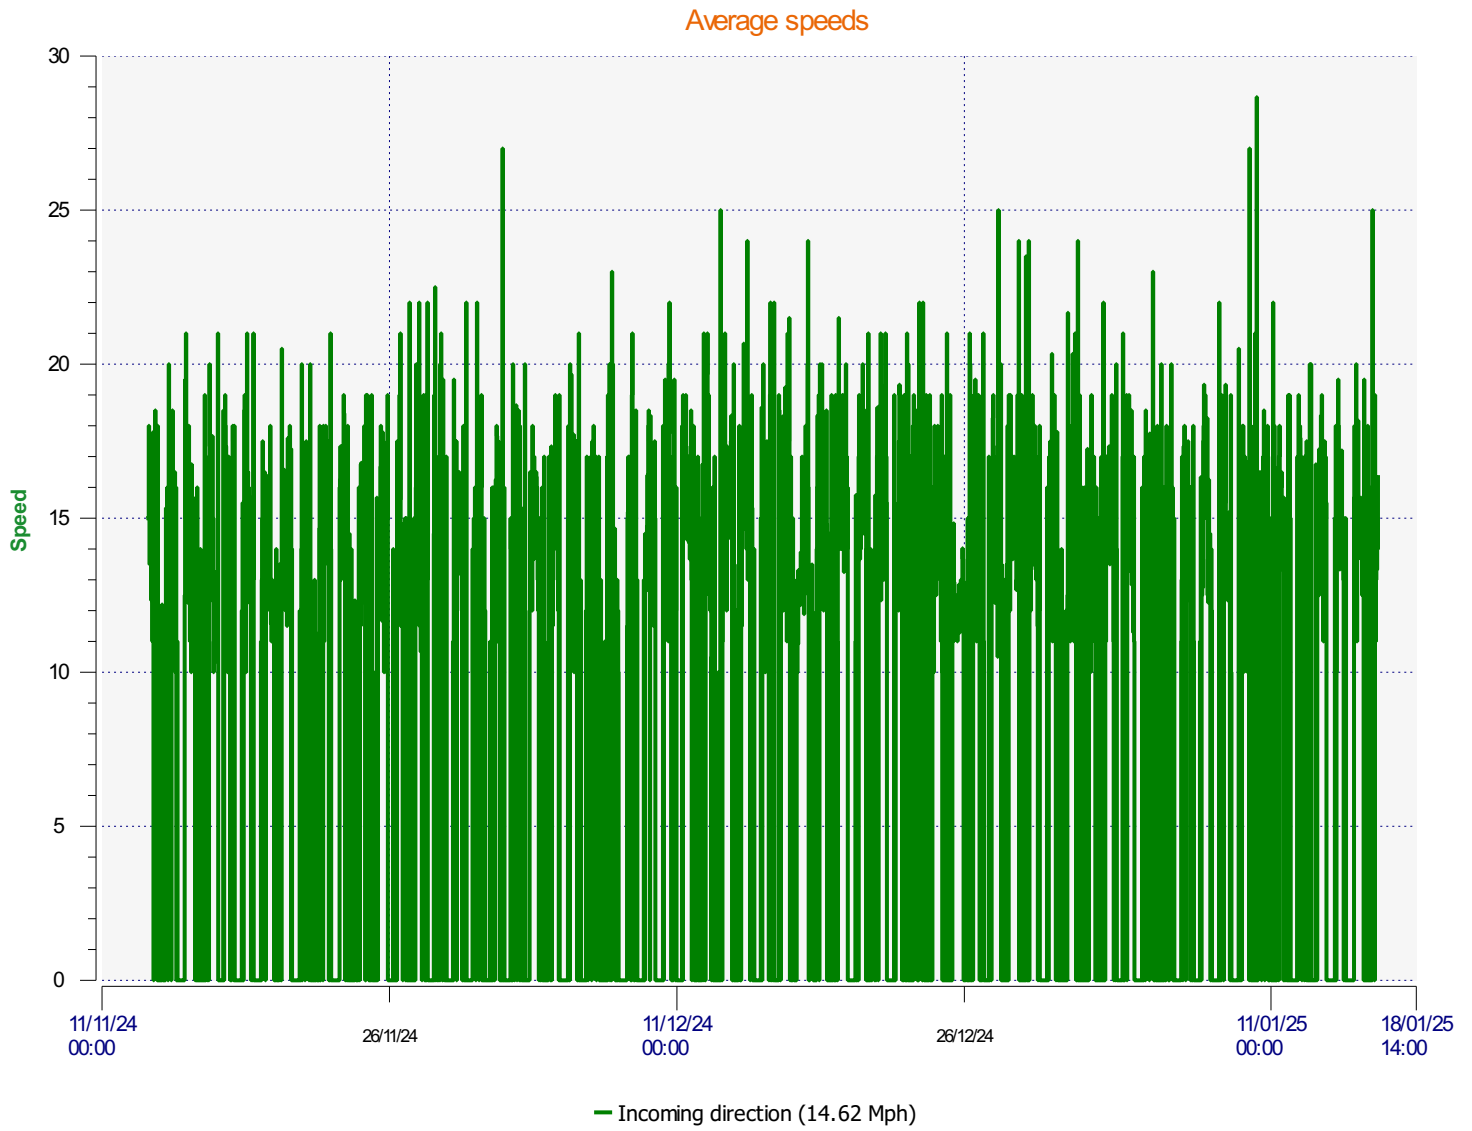

Élan Cité

DÉTECTER • INFORMER • SÉCURISER

Start date: Wednesday, November 13, 2024 10:00 AM
End date: Thursday, January 16, 2025 2:00 PM

Location:

Comments:

Start date: Wednesday, November 13, 2024 10:00 AM
End date: Thursday, January 16, 2025 2:00 PM

Location:

Comments:

Start date: Wednesday, November 13, 2024 10:00 AM
End date: Thursday, January 16, 2025 2:00 PM

Location:

Comments:

Start date: Wednesday, November 13, 2024 10:00 AM
End date: Thursday, January 16, 2025 2:00 PM

Location:

Comments:

Speed percentiles (incoming)

V30: 11.00Mph **V50:** 13.00Mph **V85:** 18.00Mph

Start date: Wednesday, November 13, 2024 10:00 AM
End date: Thursday, January 16, 2025 2:00 PM

Location:

Comments:

Speed percentile(outgoing)

V30: 0.00Mph **V50:** 0.00Mph **V85:** 0.00Mph

Start date: Wednesday, November 13, 2024 10:00 AM
End date: Thursday, January 16, 2025 2:00 PM

Location:

Comments: