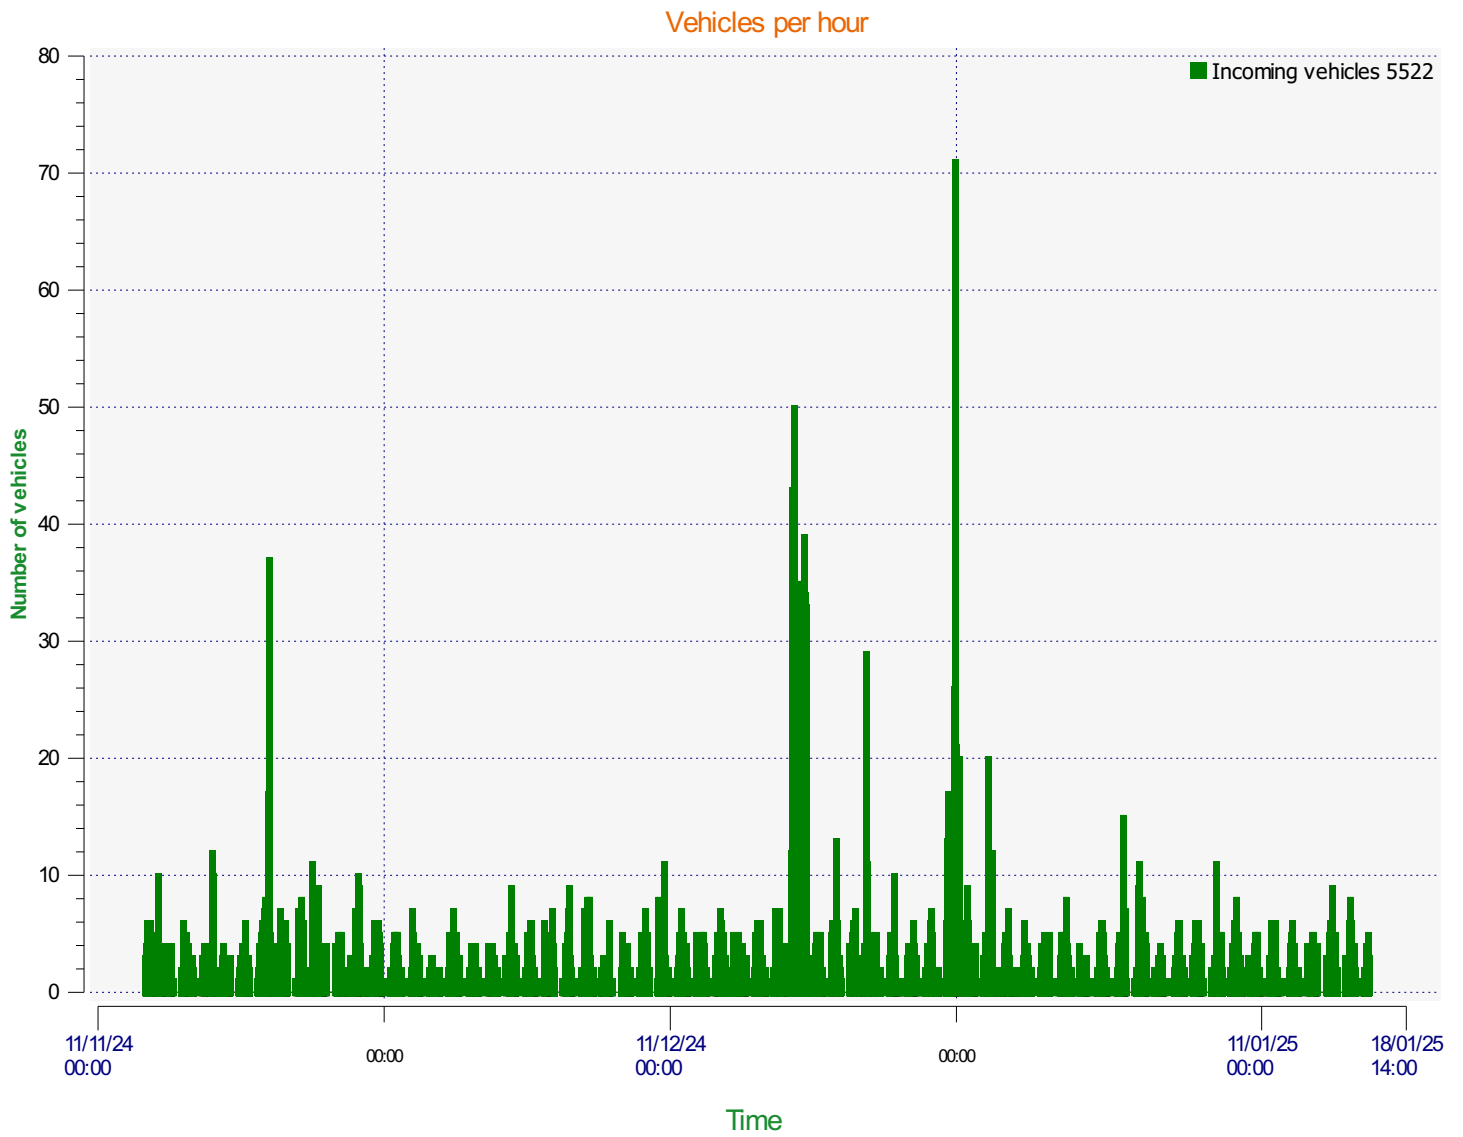

Élan Cité

DÉTECTER • INFORMER • SÉCURISER

Start date: Wednesday, November 13, 2024 10:00 AM
End date: Thursday, January 16, 2025 2:00 PM

Location:

Comments:

Start date: Wednesday, November 13, 2024 10:00 AM
End date: Thursday, January 16, 2025 2:00 PM

Location:

Comments:

Start date: Wednesday, November 13, 2024 10:00 AM
End date: Thursday, January 16, 2025 2:00 PM

Location:

Comments:

Start date: Wednesday, November 13, 2024 10:00 AM
End date: Thursday, January 16, 2025 2:00 PM

Location:

Comments:

Speed percentiles (incoming)

V30: 11.00Mph **V50:** 13.00Mph **V85:** 18.00Mph

Start date: Wednesday, November 13, 2024 10:00 AM
End date: Thursday, January 16, 2025 2:00 PM

Location:

Comments: