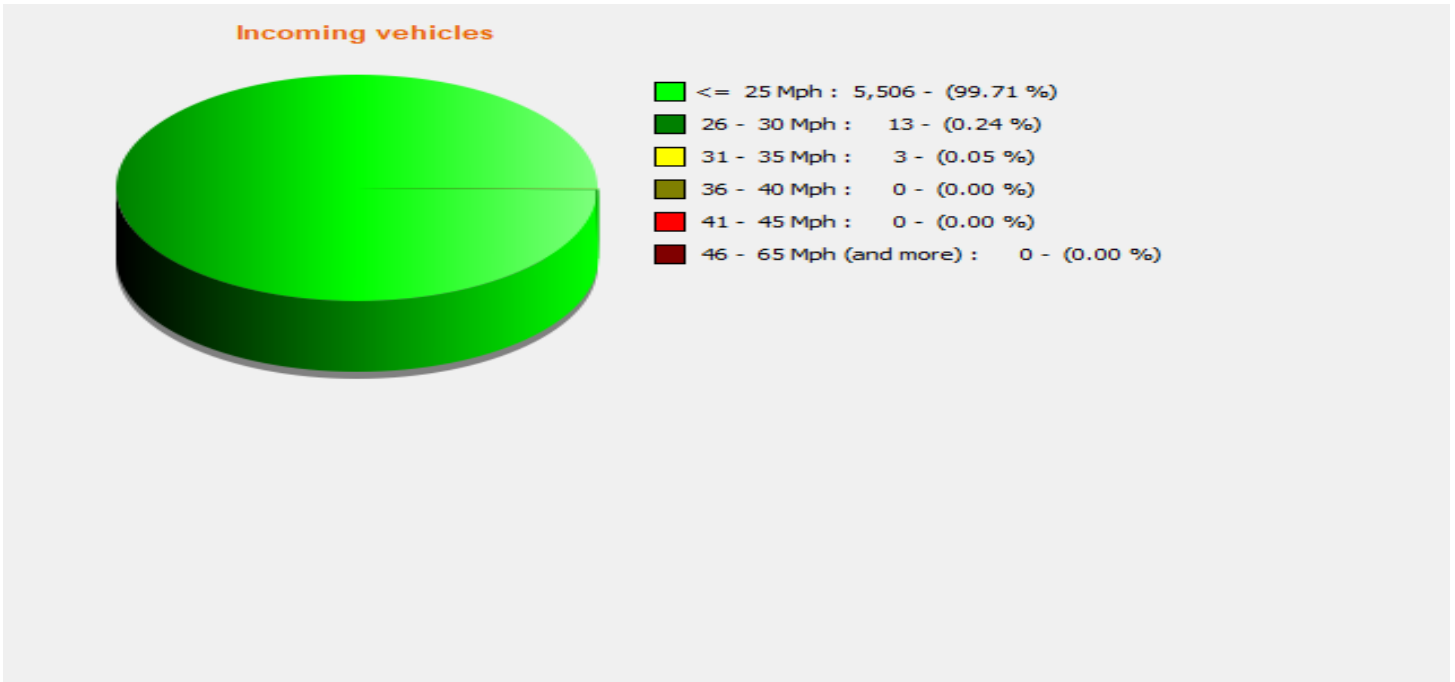

Start date: Wednesday, November 13, 2024 10:00 AM
End date: Thursday, January 16, 2025 2:00 PM

Location:

Comments: