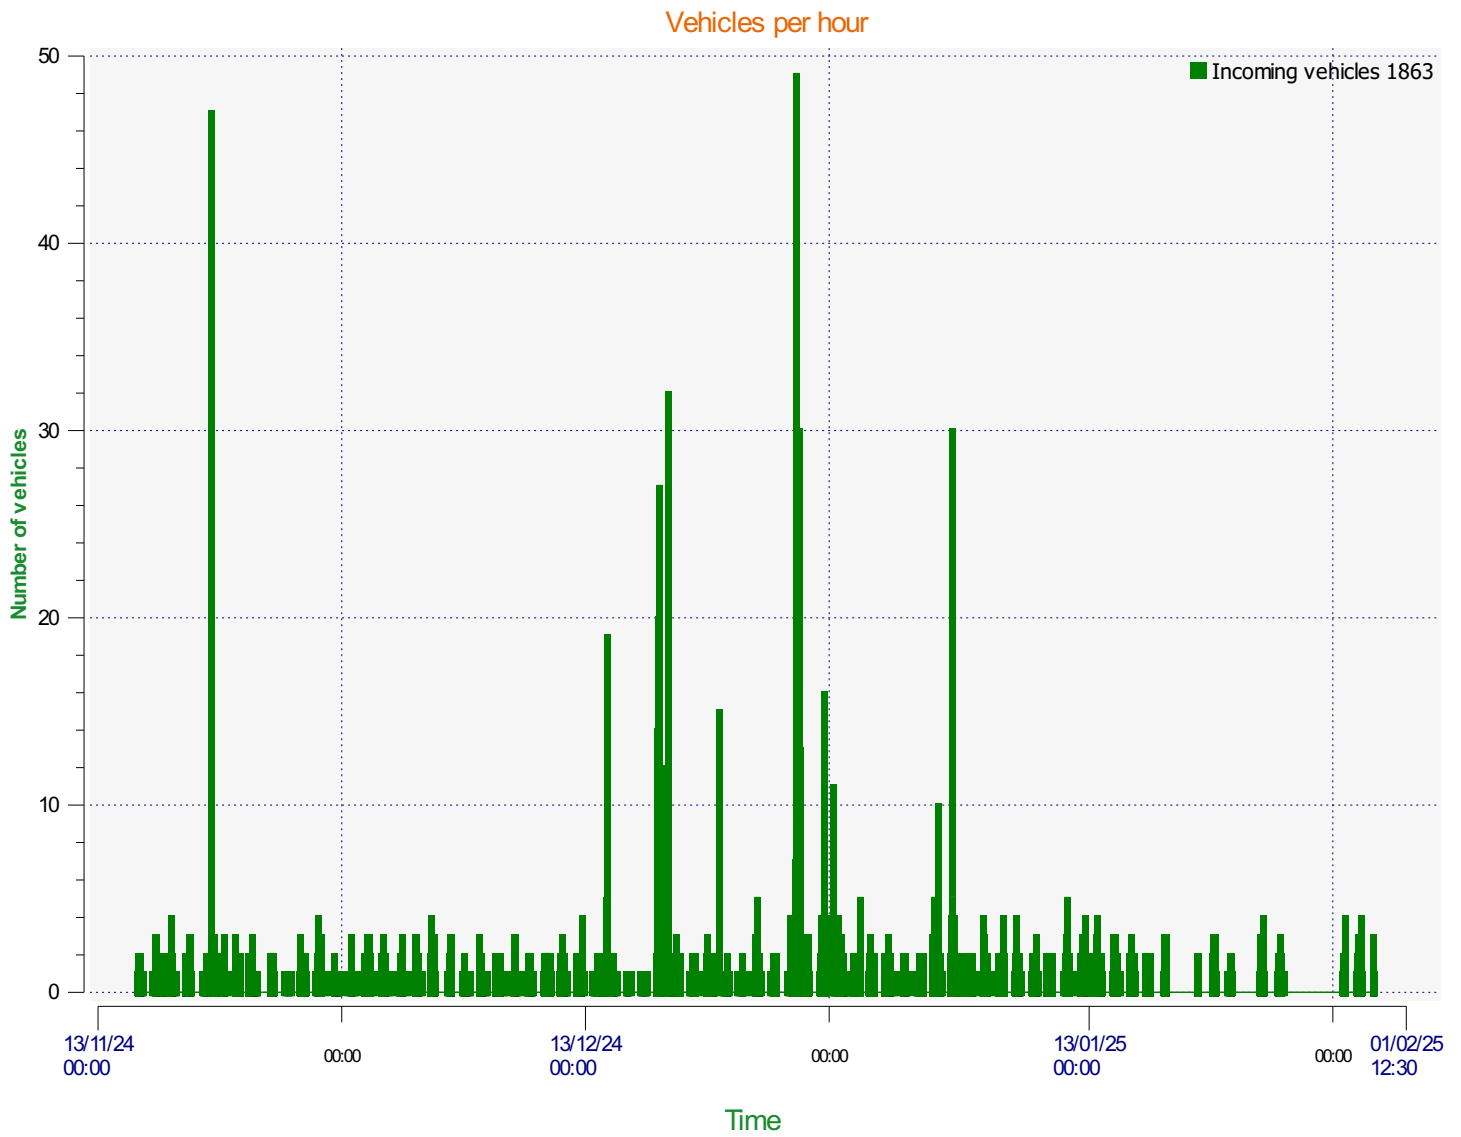

Élan Cité

DÉTECTER • INFORMER • SÉCURISER

Start date: Friday, November 15, 2024 9:00 AM
End date: Thursday, January 30, 2025 12:30 PM

Location:

Comments:

Start date: Friday, November 15, 2024 9:00 AM
End date: Thursday, January 30, 2025 12:30 PM

Location:

Comments:

Start date: Friday, November 15, 2024 9:00 AM
End date: Thursday, January 30, 2025 12:30 PM

Location:

Comments:

Start date: Friday, November 15, 2024 9:00 AM
End date: Thursday, January 30, 2025 12:30 PM

Location:

Comments:

Speed percentiles (incoming)

V30: 11.00Mph **V50:** 11.00Mph **V85:** 15.00Mph

Start date: Friday, November 15, 2024 9:00 AM
End date: Thursday, January 30, 2025 12:30 PM

Location:

Comments: