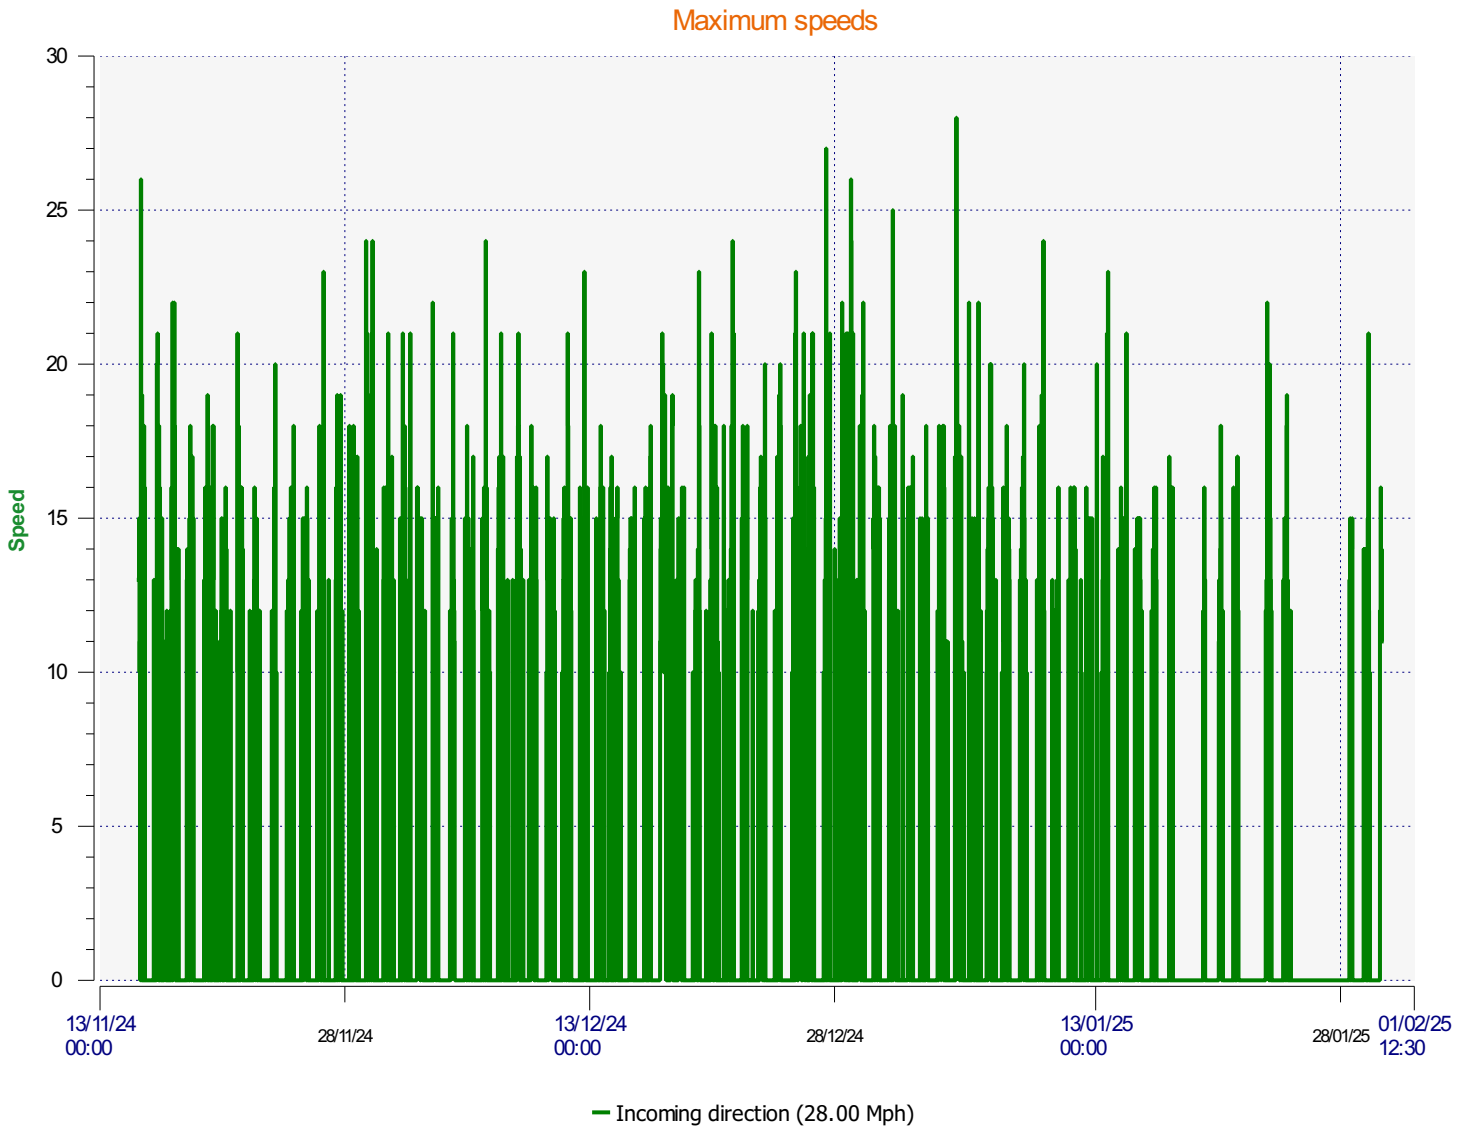

Élan Cité

DÉTECTER • INFORMER • SÉCURISER

Start date: Friday, November 15, 2024 9:00 AM
End date: Thursday, January 30, 2025 12:30 PM

Location:

Comments:

Start date: Friday, November 15, 2024 9:00 AM
End date: Thursday, January 30, 2025 12:30 PM

Location:

Comments:

Start date: Friday, November 15, 2024 9:00 AM
End date: Thursday, January 30, 2025 12:30 PM

Location:

Comments:

Start date: Friday, November 15, 2024 9:00 AM
End date: Thursday, January 30, 2025 12:30 PM

Location:

Comments:

Speed percentiles (incoming)

V30: 11.00Mph **V50:** 11.00Mph **V85:** 15.00Mph

Start date: Friday, November 15, 2024 9:00 AM
End date: Thursday, January 30, 2025 12:30 PM

Location:

Comments:

Speed percentile(outgoing)

V30: 0.00Mph **V50:** 0.00Mph **V85:** 0.00Mph

Start date: Friday, November 15, 2024 9:00 AM
End date: Thursday, January 30, 2025 12:30 PM

Location:

Comments: