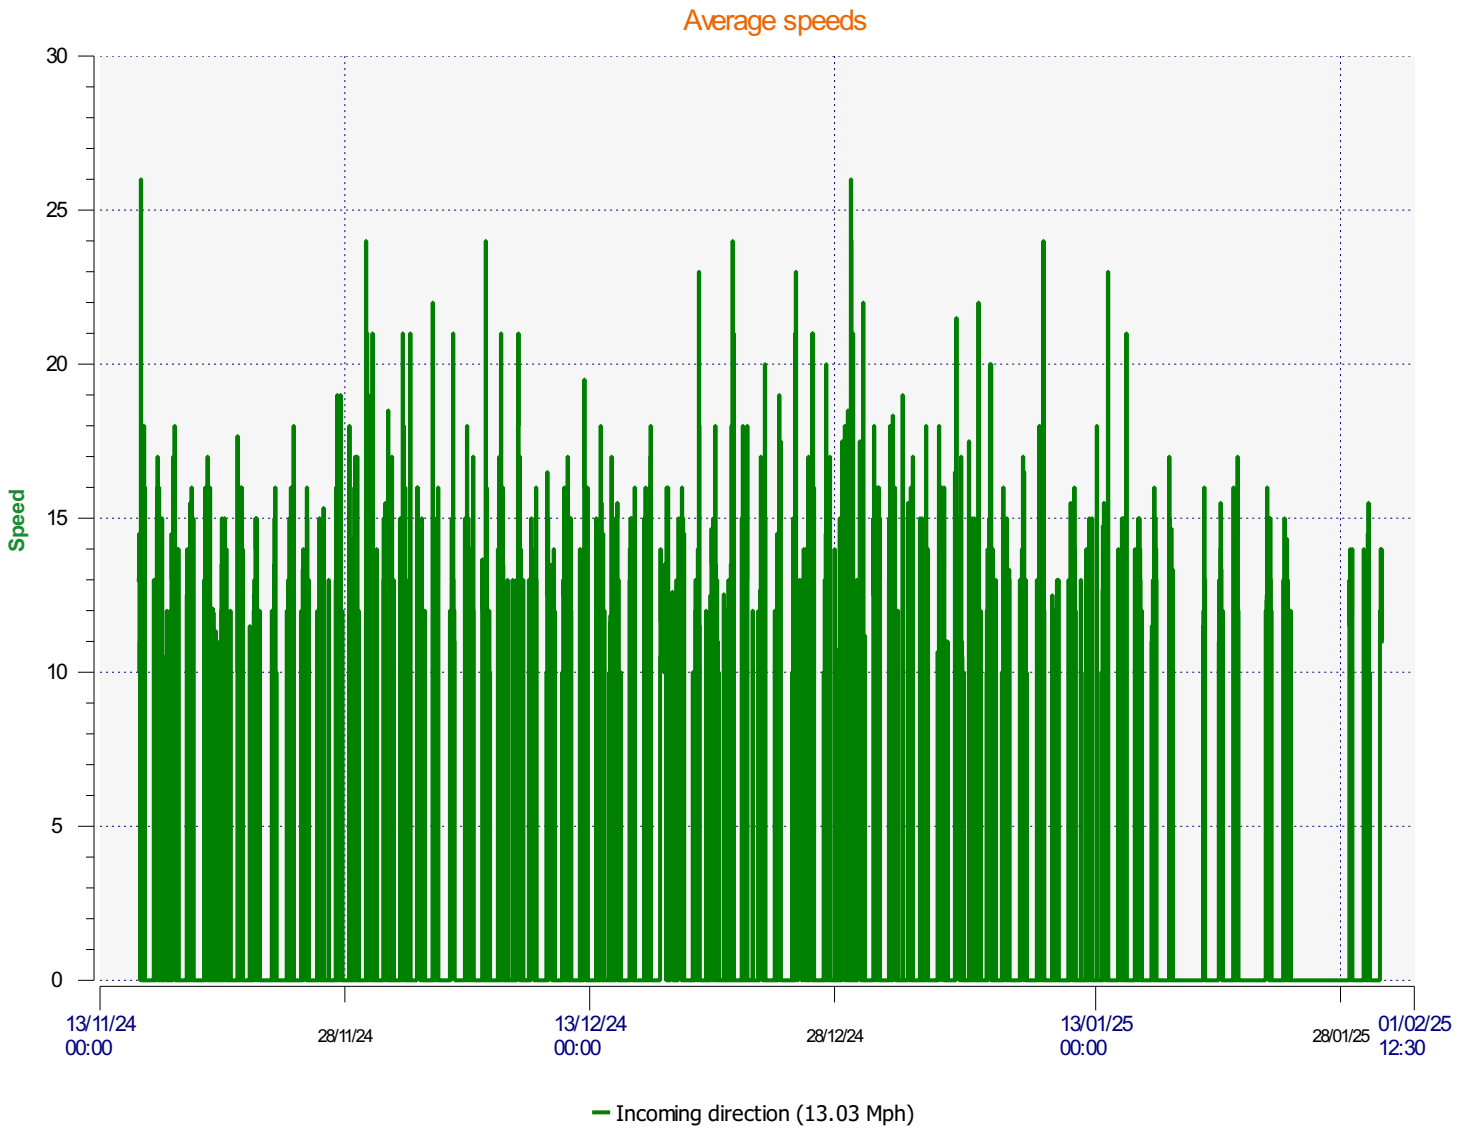

Élan Cité

DÉTECTER • INFORMER • SÉCURISER

Start date: Friday, November 15, 2024 9:00 AM
End date: Thursday, January 30, 2025 12:30 PM

Location:

Comments:

Start date: Friday, November 15, 2024 9:00 AM
End date: Thursday, January 30, 2025 12:30 PM

Location:

Comments:

Start date: Friday, November 15, 2024 9:00 AM
End date: Thursday, January 30, 2025 12:30 PM

Location:

Comments:

Start date: Friday, November 15, 2024 9:00 AM
End date: Thursday, January 30, 2025 12:30 PM

Location:

Comments:

Speed percentiles (incoming)

V30: 11.00Mph **V50:** 11.00Mph **V85:** 15.00Mph

Start date: Friday, November 15, 2024 9:00 AM
End date: Thursday, January 30, 2025 12:30 PM

Location:

Comments:

Speed percentile(outgoing)

V30: 0.00Mph **V50:** 0.00Mph **V85:** 0.00Mph

Start date: Friday, November 15, 2024 9:00 AM
End date: Thursday, January 30, 2025 12:30 PM

Location:

Comments: