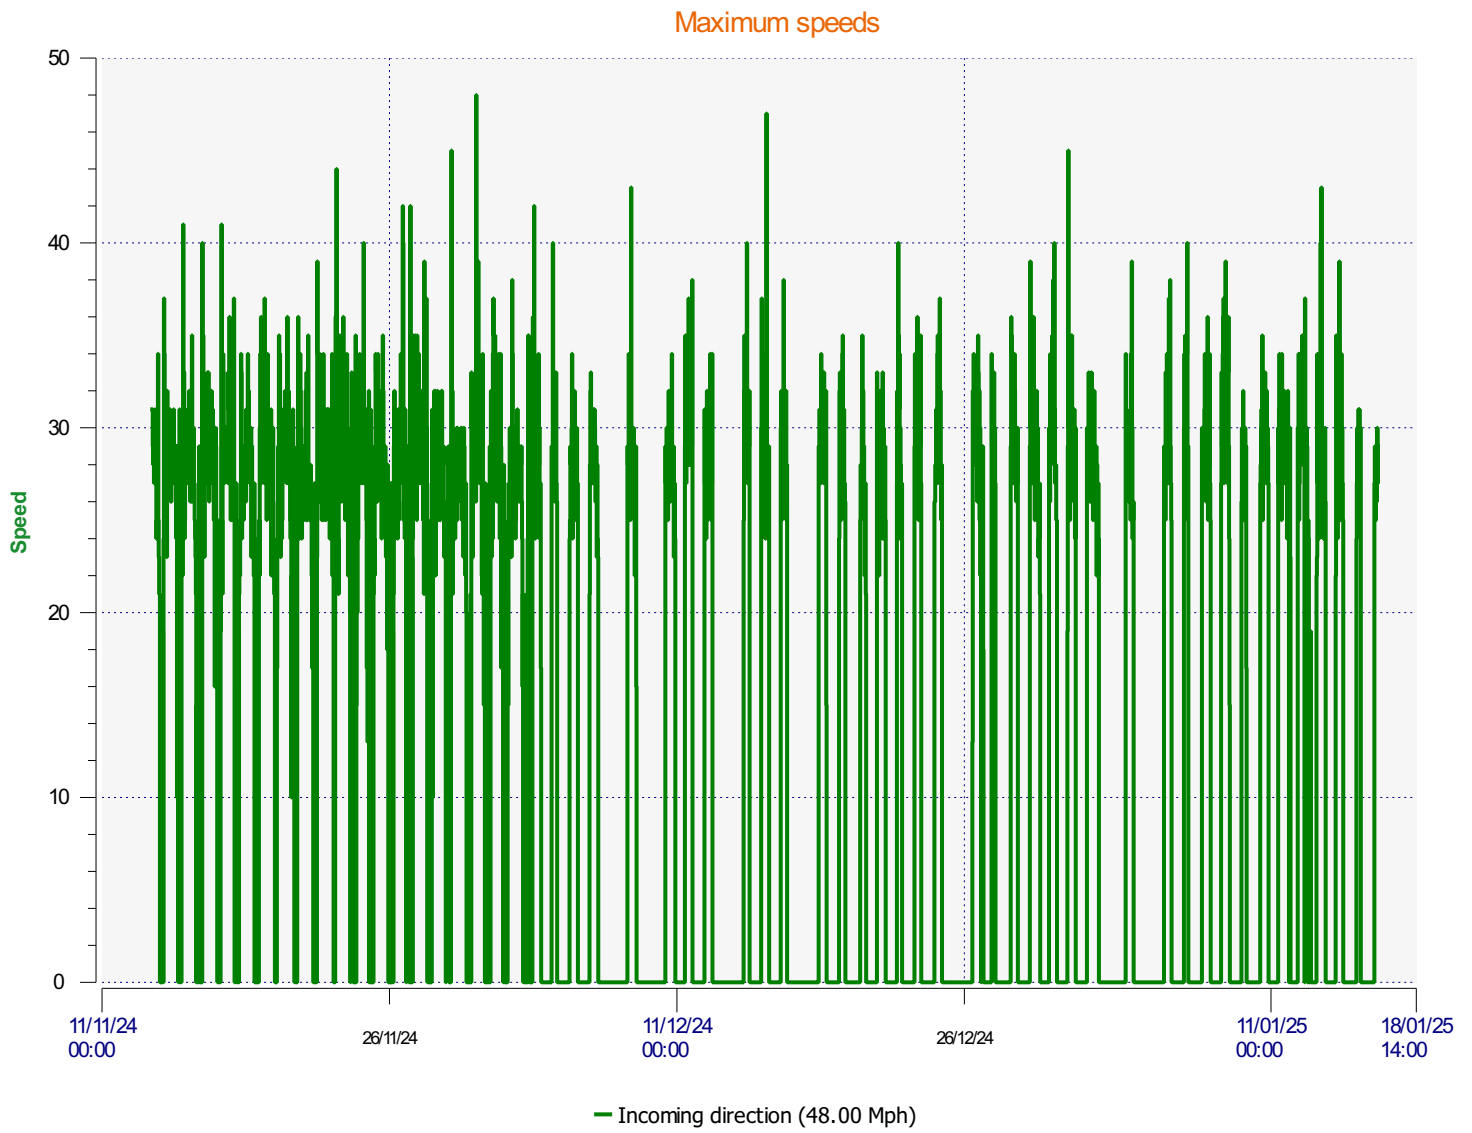

Élan Cité

DÉTECTER • INFORMER • SÉCURISER

Start date: Wednesday, November 13, 2024 3:00 PM
End date: Thursday, January 16, 2025 2:30 PM

Location:

Comments:

Start date: Wednesday, November 13, 2024 3:00 PM
End date: Thursday, January 16, 2025 2:30 PM

Location:

Comments:

Start date: Wednesday, November 13, 2024 3:00 PM
End date: Thursday, January 16, 2025 2:30 PM

Location:

Comments:

Start date: Wednesday, November 13, 2024 3:00 PM
End date: Thursday, January 16, 2025 2:30 PM

Location:

Comments:

Speed percentiles (incoming)

V30: 16.00Mph **V50:** 20.00Mph **V85:** 24.00Mph

Start date: Wednesday, November 13, 2024 3:00 PM
End date: Thursday, January 16, 2025 2:30 PM

Location:

Comments:

Speed percentile(outgoing)

V30: 0.00Mph **V50:** 0.00Mph **V85:** 0.00Mph

Start date: Wednesday, November 13, 2024 3:00 PM
End date: Thursday, January 16, 2025 2:30 PM

Location:

Comments: