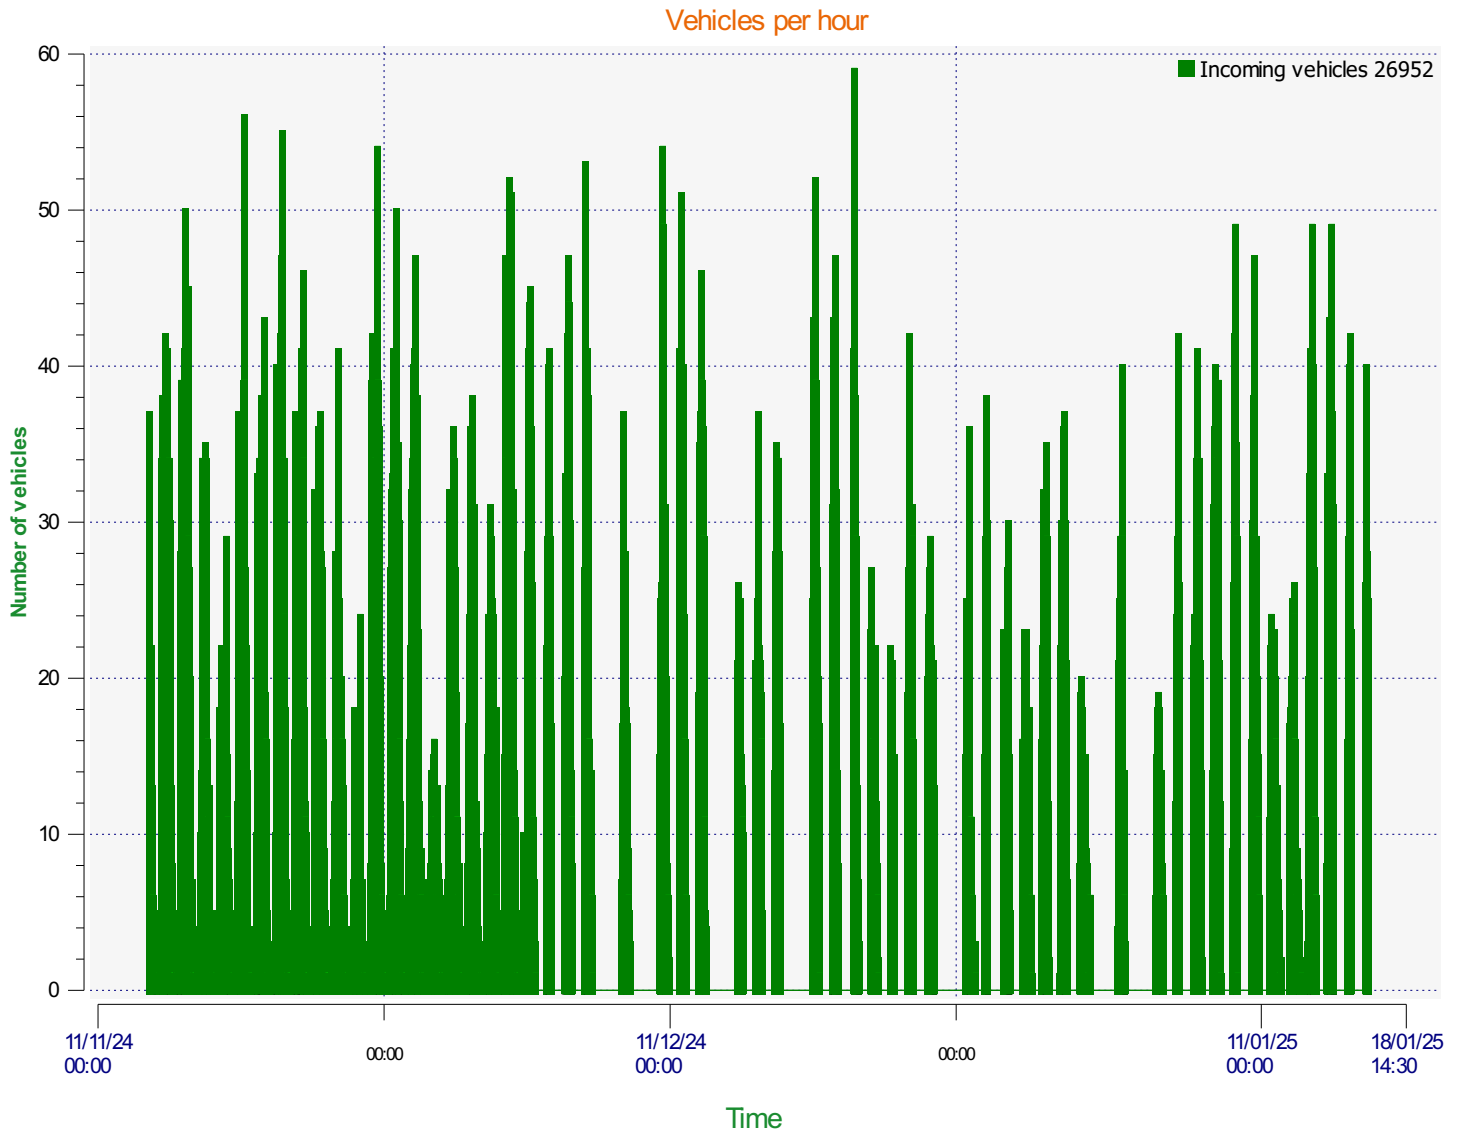

Location:

Comments:

Start date: Wednesday, November 13, 2024 3:00 PM
End date: Thursday, January 16, 2025 2:30 PM

Location:

Comments:

Start date: Wednesday, November 13, 2024 3:00 PM
End date: Thursday, January 16, 2025 2:30 PM

Location:

Comments:

Speed percentiles (incoming)

V30: 16.00Mph **V50:** 20.00Mph **V85:** 24.00Mph

Start date: Wednesday, November 13, 2024 3:00 PM
End date: Thursday, January 16, 2025 2:30 PM

Location:

Comments:

Speed percentile(outgoing)

V30: 0.00Mph **V50:** 0.00Mph **V85:** 0.00Mph

Start date: Wednesday, November 13, 2024 3:00 PM
End date: Thursday, January 16, 2025 2:30 PM

Location:

Comments: