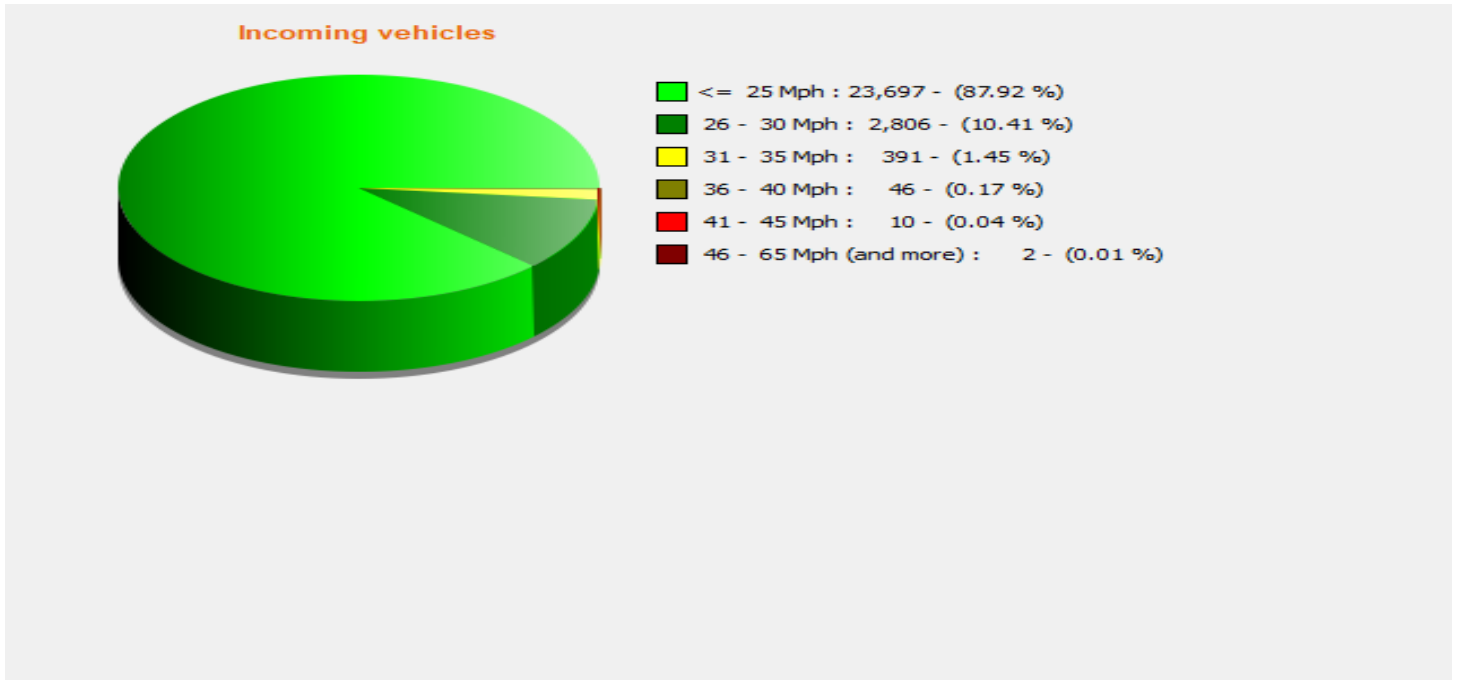

Start date: Wednesday, November 13, 2024 3:00 PM
End date: Thursday, January 16, 2025 2:30 PM

Location:

Comments: