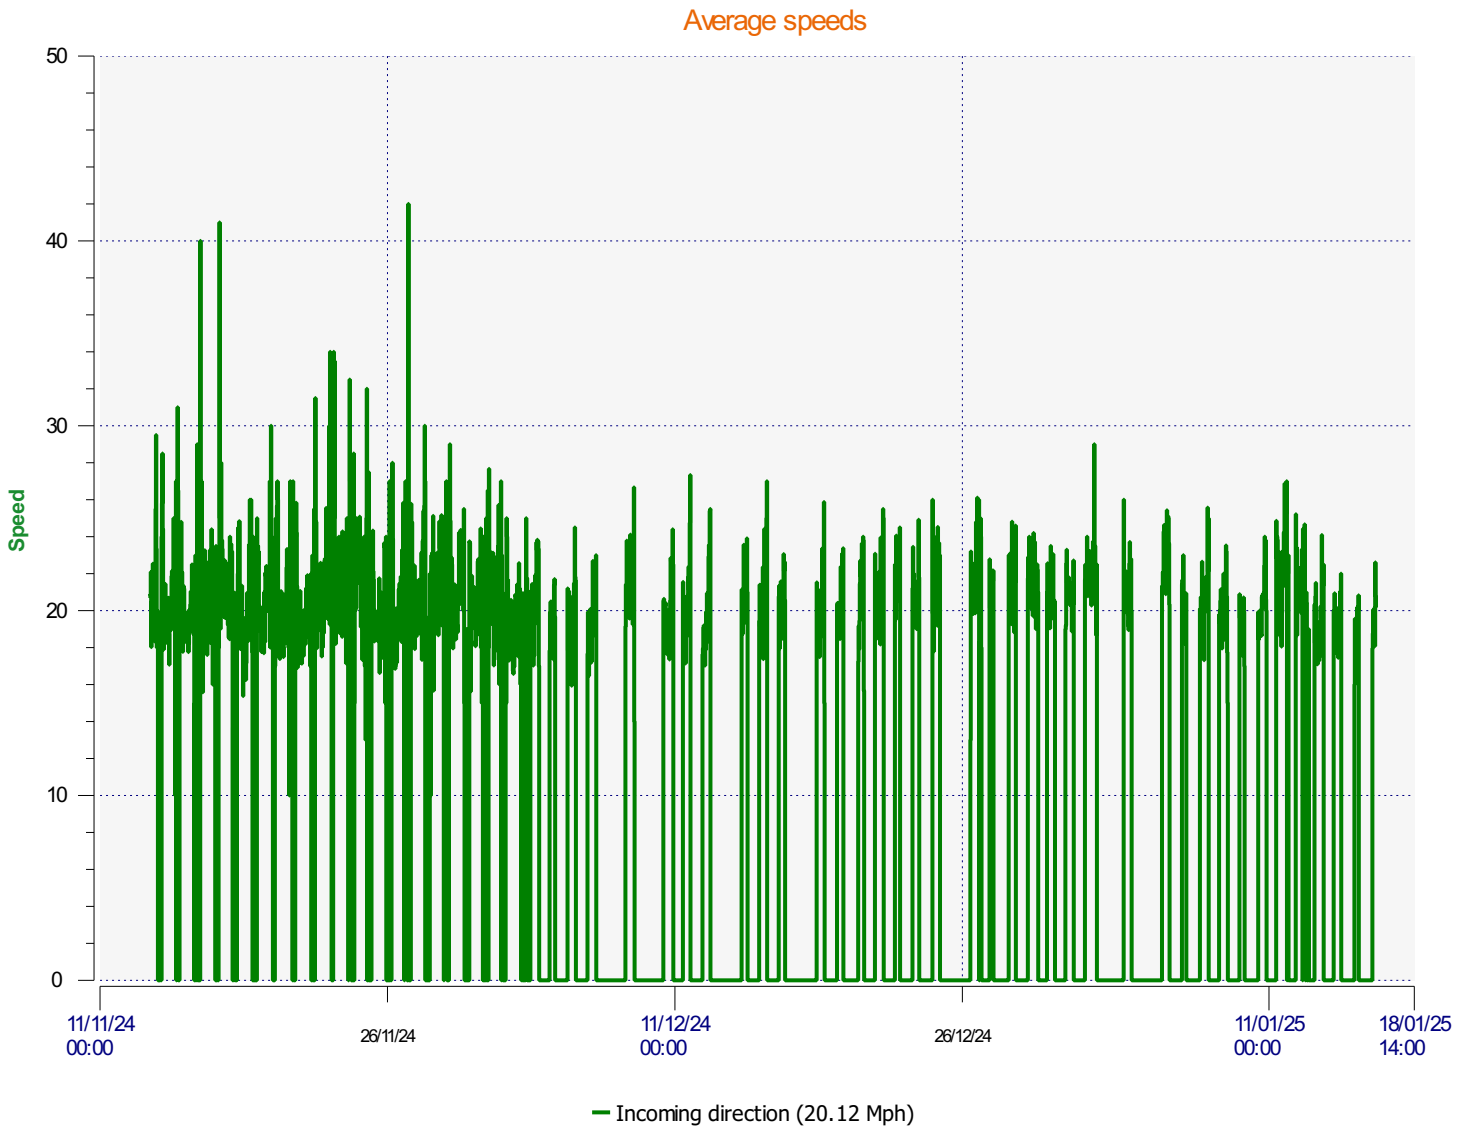

Élan Cité

DÉTECTER • INFORMER • SÉCURISER

Start date: Wednesday, November 13, 2024 3:00 PM
End date: Thursday, January 16, 2025 2:30 PM

Location:

Comments:

Start date: Wednesday, November 13, 2024 3:00 PM
End date: Thursday, January 16, 2025 2:30 PM

Location:

Comments:

Start date: Wednesday, November 13, 2024 3:00 PM
End date: Thursday, January 16, 2025 2:30 PM

Location:

Comments:

Start date: Wednesday, November 13, 2024 3:00 PM
End date: Thursday, January 16, 2025 2:30 PM

Location:

Comments:

Speed percentiles (incoming)

V30: 16.00Mph **V50:** 20.00Mph **V85:** 24.00Mph

Start date: Wednesday, November 13, 2024 3:00 PM
End date: Thursday, January 16, 2025 2:30 PM

Location:

Comments:

Speed percentile(outgoing)

V30: 0.00Mph **V50:** 0.00Mph **V85:** 0.00Mph

Start date: Wednesday, November 13, 2024 3:00 PM
End date: Thursday, January 16, 2025 2:30 PM

Location:

Comments: