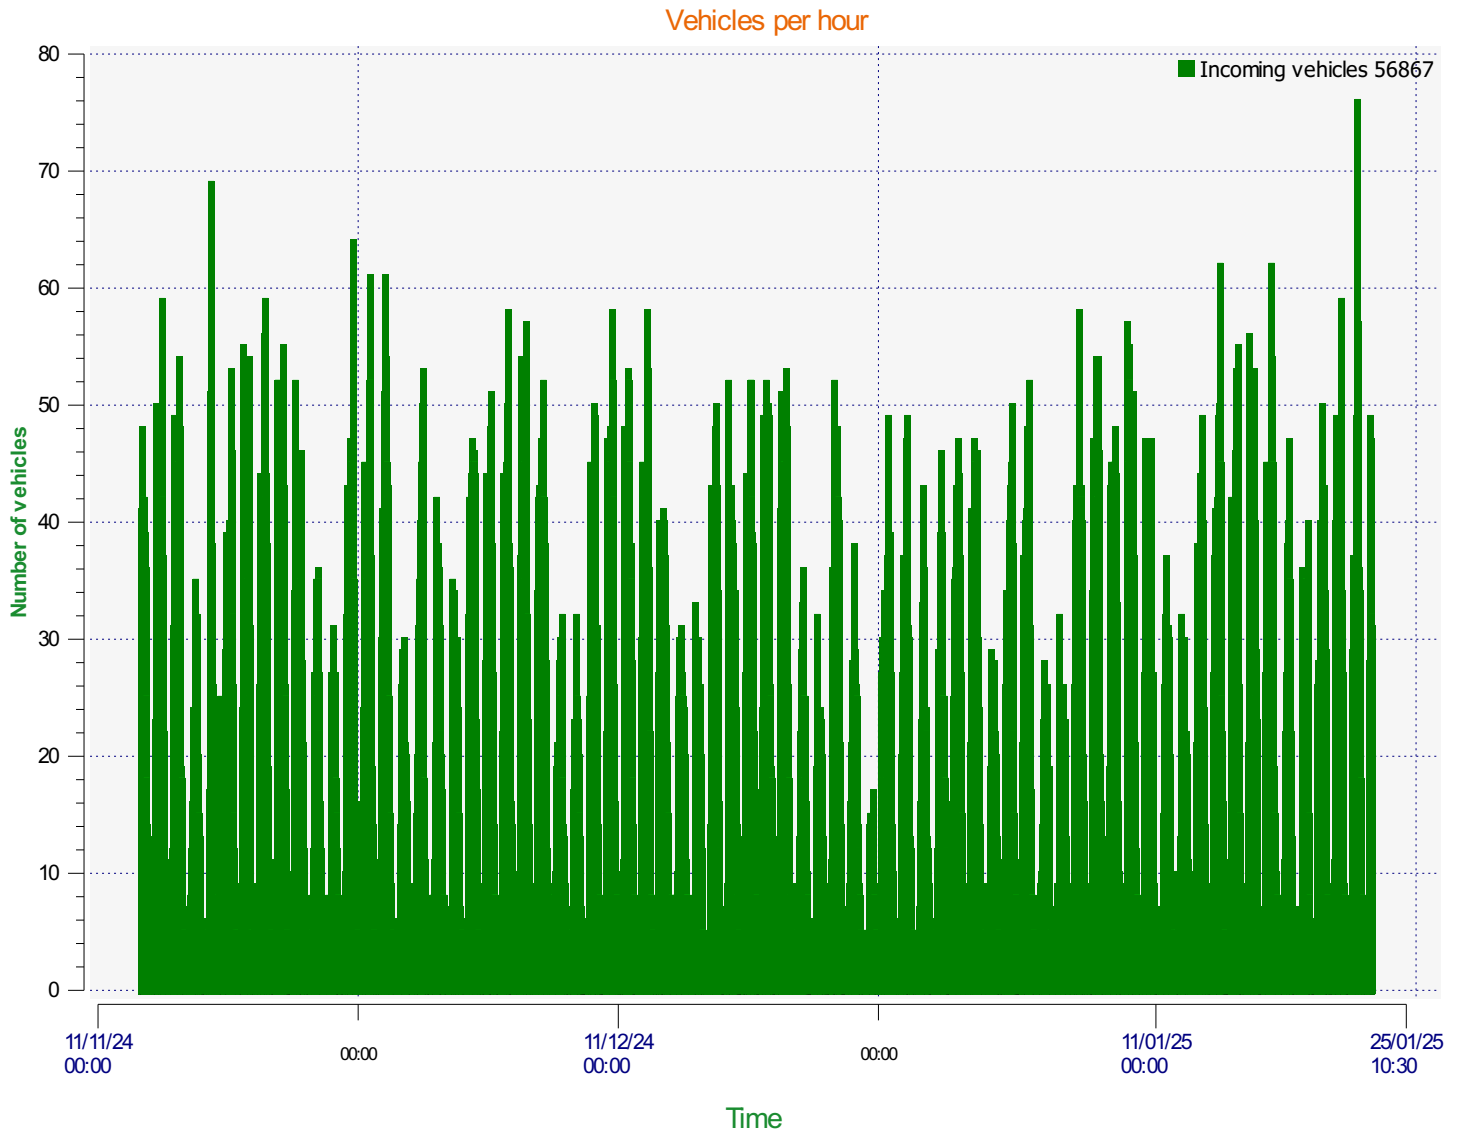

Location:

Comments:

Start date: Wednesday, November 13, 2024 10:00 AM
End date: Thursday, January 23, 2025 10:30 AM

Location:

Comments:

Start date: Wednesday, November 13, 2024 10:00 AM
End date: Thursday, January 23, 2025 10:30 AM

Location:

Comments:

Speed percentiles (incoming)

V30: 17.00Mph **V50:** 20.00Mph **V85:** 24.00Mph

Start date: Wednesday, November 13, 2024 10:00 AM
End date: Thursday, January 23, 2025 10:30 AM

Location:

Comments:

Speed percentile(outgoing)

V30: 0.00Mph **V50:** 0.00Mph **V85:** 0.00Mph

Start date: Wednesday, November 13, 2024 10:00 AM
End date: Thursday, January 23, 2025 10:30 AM

Location:

Comments: