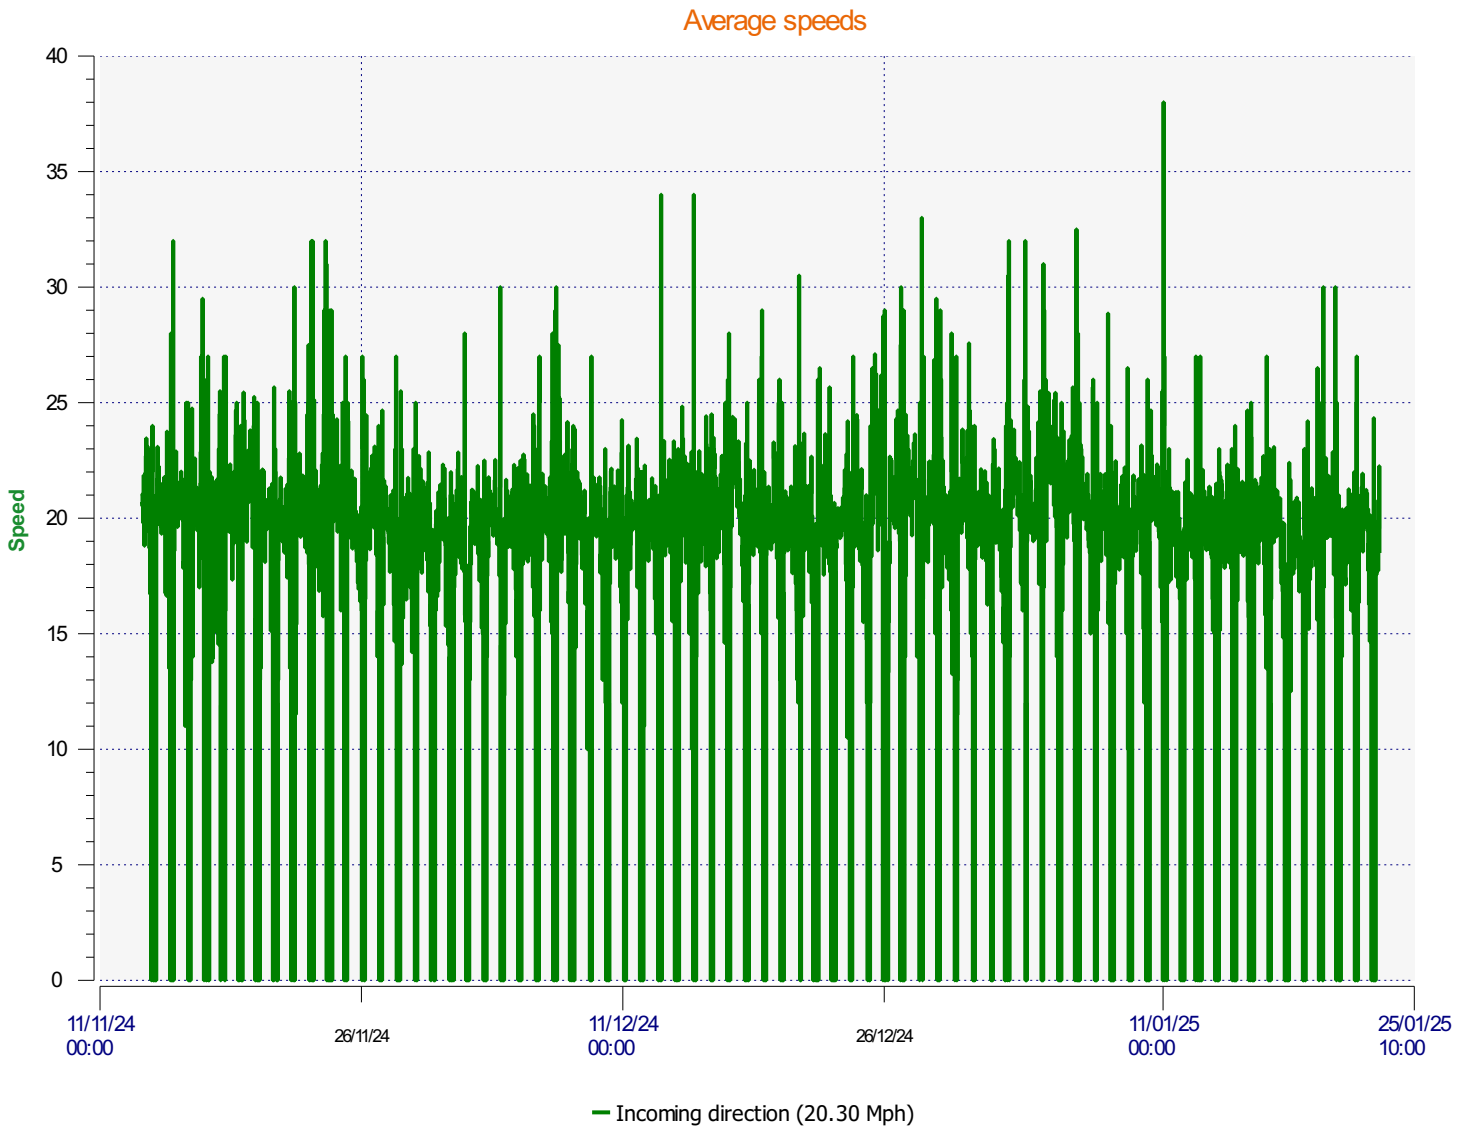

Élan Cité

DÉTECTER • INFORMER • SÉCURISER

Start date: Wednesday, November 13, 2024 10:00 AM
End date: Thursday, January 23, 2025 10:30 AM

Location:

Comments:

Start date: Wednesday, November 13, 2024 10:00 AM
End date: Thursday, January 23, 2025 10:30 AM

Location:

Comments:

Start date: Wednesday, November 13, 2024 10:00 AM
End date: Thursday, January 23, 2025 10:30 AM

Location:

Comments:

Start date: Wednesday, November 13, 2024 10:00 AM
End date: Thursday, January 23, 2025 10:30 AM

Location:

Comments:

Speed percentiles (incoming)

V30: 17.00Mph **V50:** 20.00Mph **V85:** 24.00Mph

Start date: Wednesday, November 13, 2024 10:00 AM
End date: Thursday, January 23, 2025 10:30 AM

Location:

Comments:

Speed percentile(outgoing)

V30: 0.00Mph **V50:** 0.00Mph **V85:** 0.00Mph

Start date: Wednesday, November 13, 2024 10:00 AM
End date: Thursday, January 23, 2025 10:30 AM

Location:

Comments: