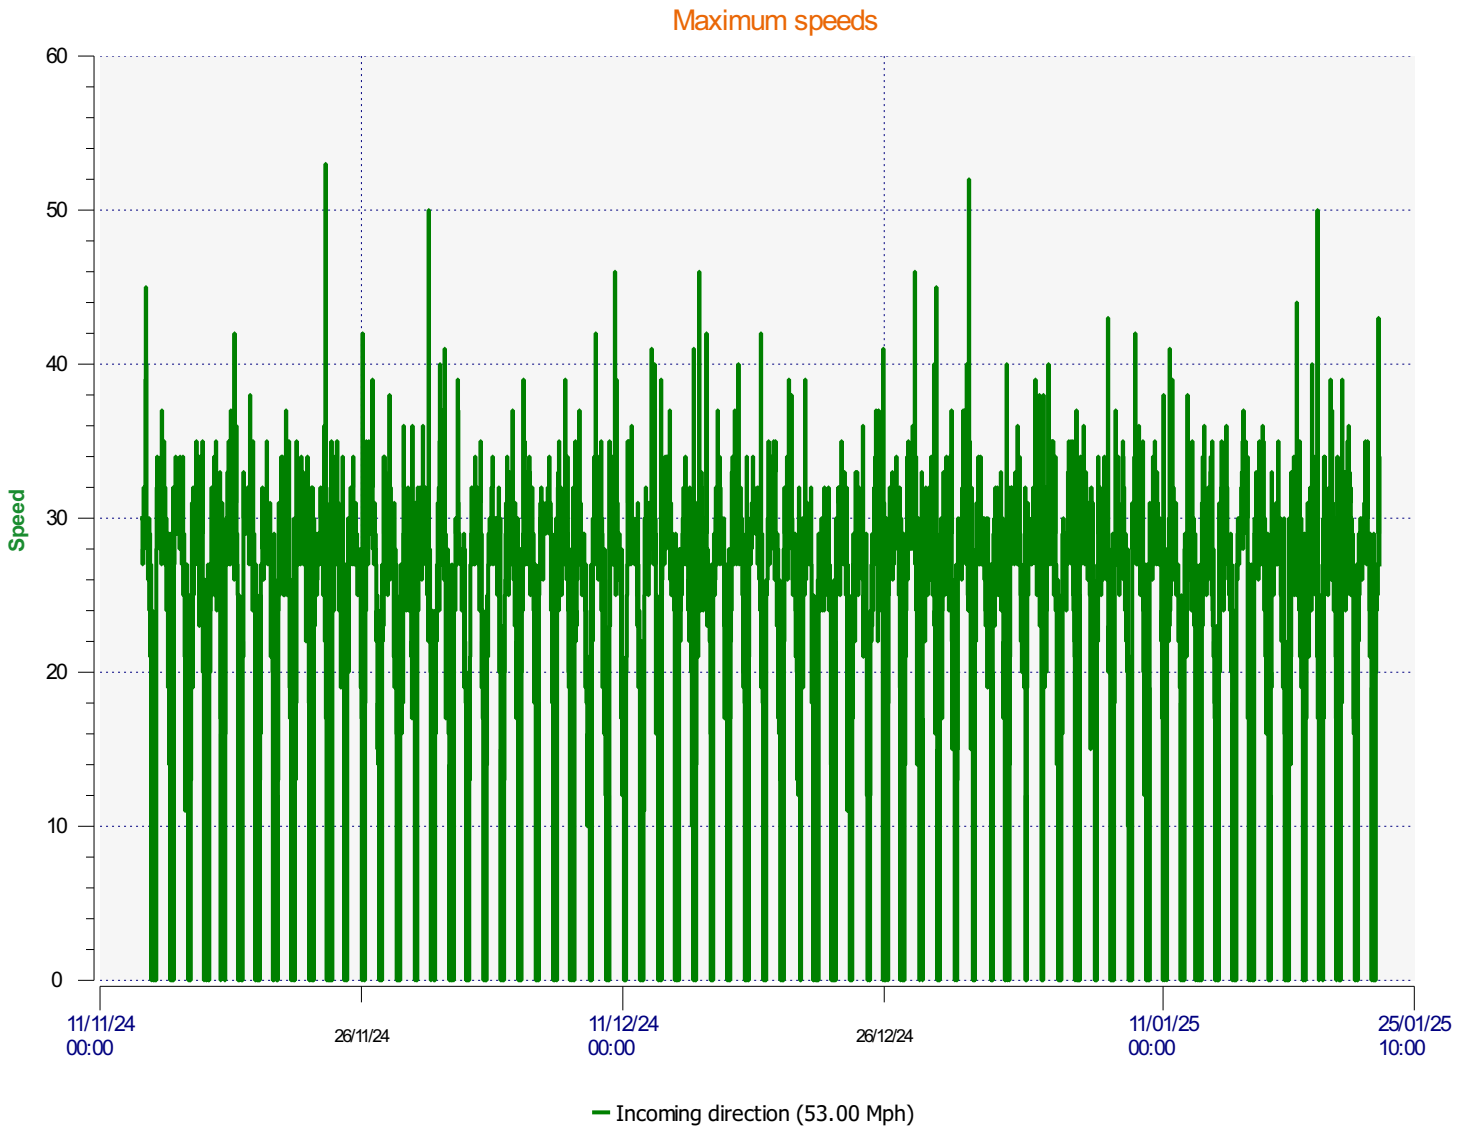

Élan Cité

DÉTECTER • INFORMER • SÉCURISER

Start date: Wednesday, November 13, 2024 10:00 AM
End date: Thursday, January 23, 2025 10:30 AM

Location:

Comments:

Start date: Wednesday, November 13, 2024 10:00 AM
End date: Thursday, January 23, 2025 10:30 AM

Location:

Comments:

Start date: Wednesday, November 13, 2024 10:00 AM
End date: Thursday, January 23, 2025 10:30 AM

Location:

Comments:

Start date: Wednesday, November 13, 2024 10:00 AM
End date: Thursday, January 23, 2025 10:30 AM

Location:

Comments:

Speed percentiles (incoming)

V30: 17.00Mph **V50:** 20.00Mph **V85:** 24.00Mph

Start date: Wednesday, November 13, 2024 10:00 AM
End date: Thursday, January 23, 2025 10:30 AM

Location:

Comments:

Speed percentile(outgoing)

V30: 0.00Mph **V50:** 0.00Mph **V85:** 0.00Mph

Start date: Wednesday, November 13, 2024 10:00 AM
End date: Thursday, January 23, 2025 10:30 AM

Location:

Comments: