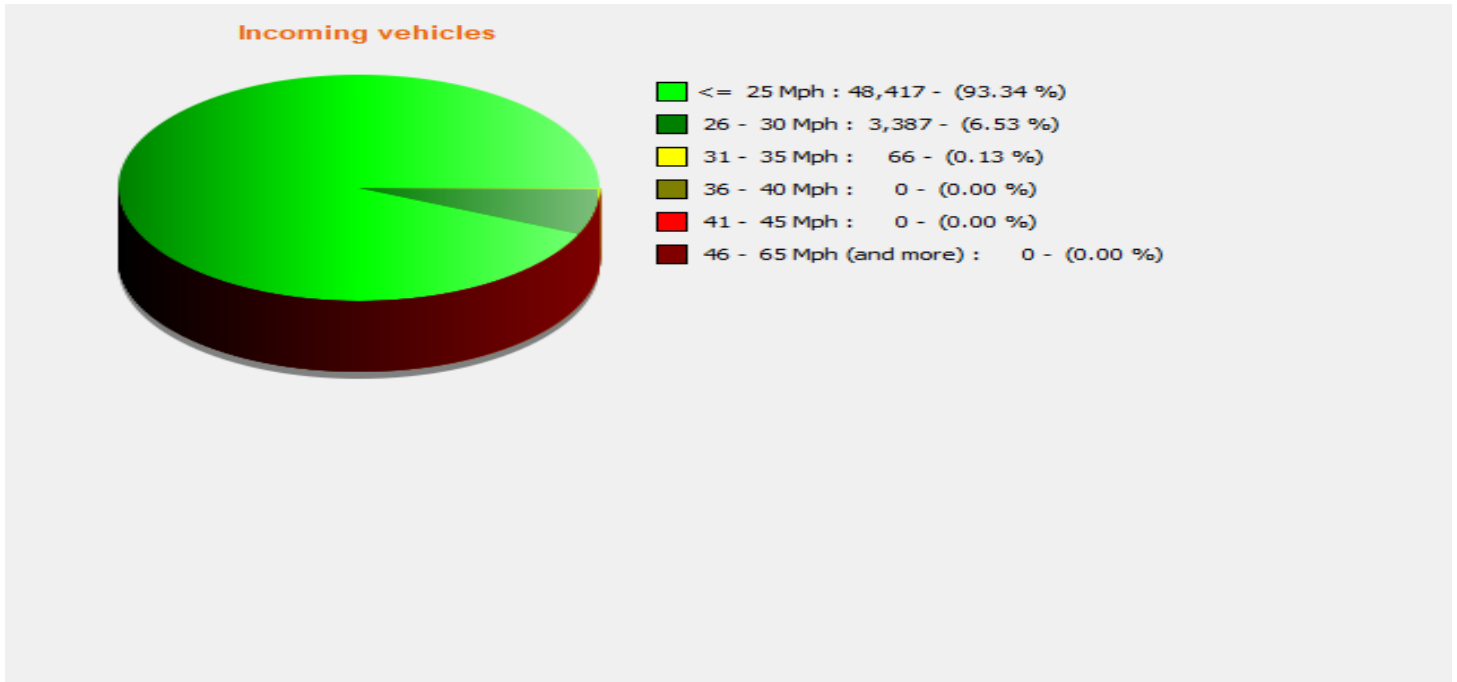

Start date: Wednesday, November 13, 2024 10:30 AM
End date: Thursday, January 16, 2025 3:00 PM

Location:

Comments: