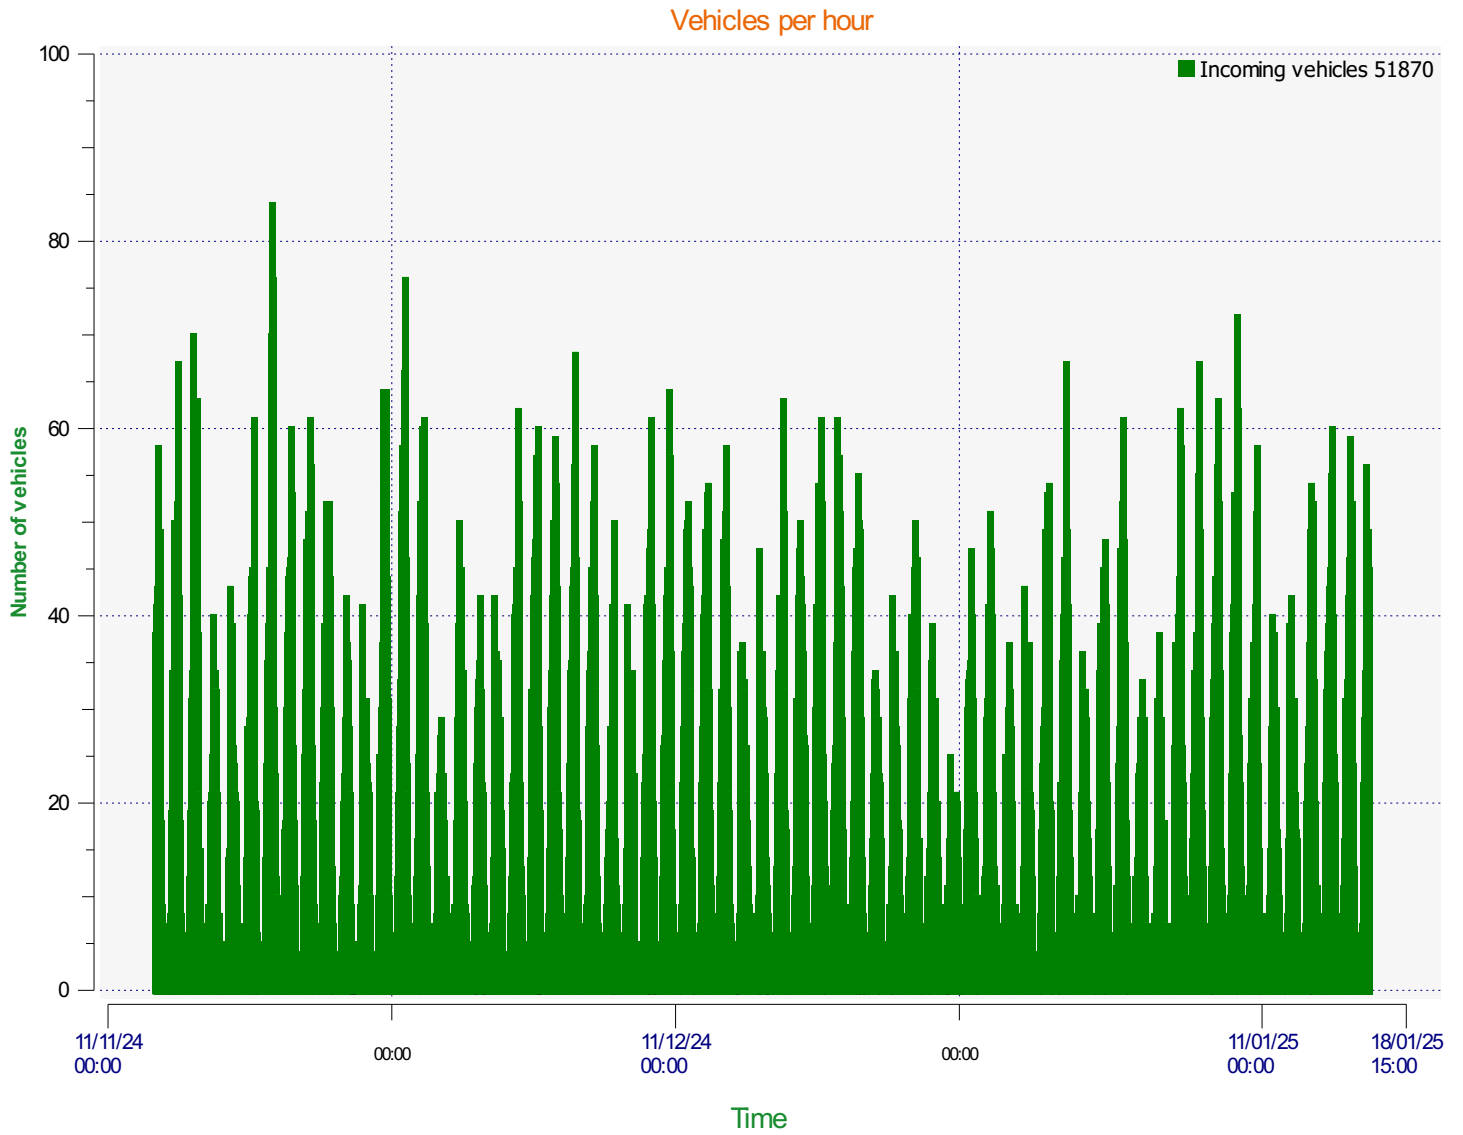

Location:

Comments:

Start date: Wednesday, November 13, 2024 10:30 AM
End date: Thursday, January 16, 2025 3:00 PM

Location:

Comments:

Start date: Wednesday, November 13, 2024 10:30 AM
End date: Thursday, January 16, 2025 3:00 PM

Location:

Comments:

Speed percentiles (incoming)

V30: 19.00Mph **V50:** 21.00Mph **V85:** 23.00Mph

Start date: Wednesday, November 13, 2024 10:30 AM
End date: Thursday, January 16, 2025 3:00 PM

Location:

Comments:

Speed percentile(outgoing)

V30: 0.00Mph **V50:** 0.00Mph **V85:** 0.00Mph

Start date: Wednesday, November 13, 2024 10:30 AM
End date: Thursday, January 16, 2025 3:00 PM

Location:

Comments: