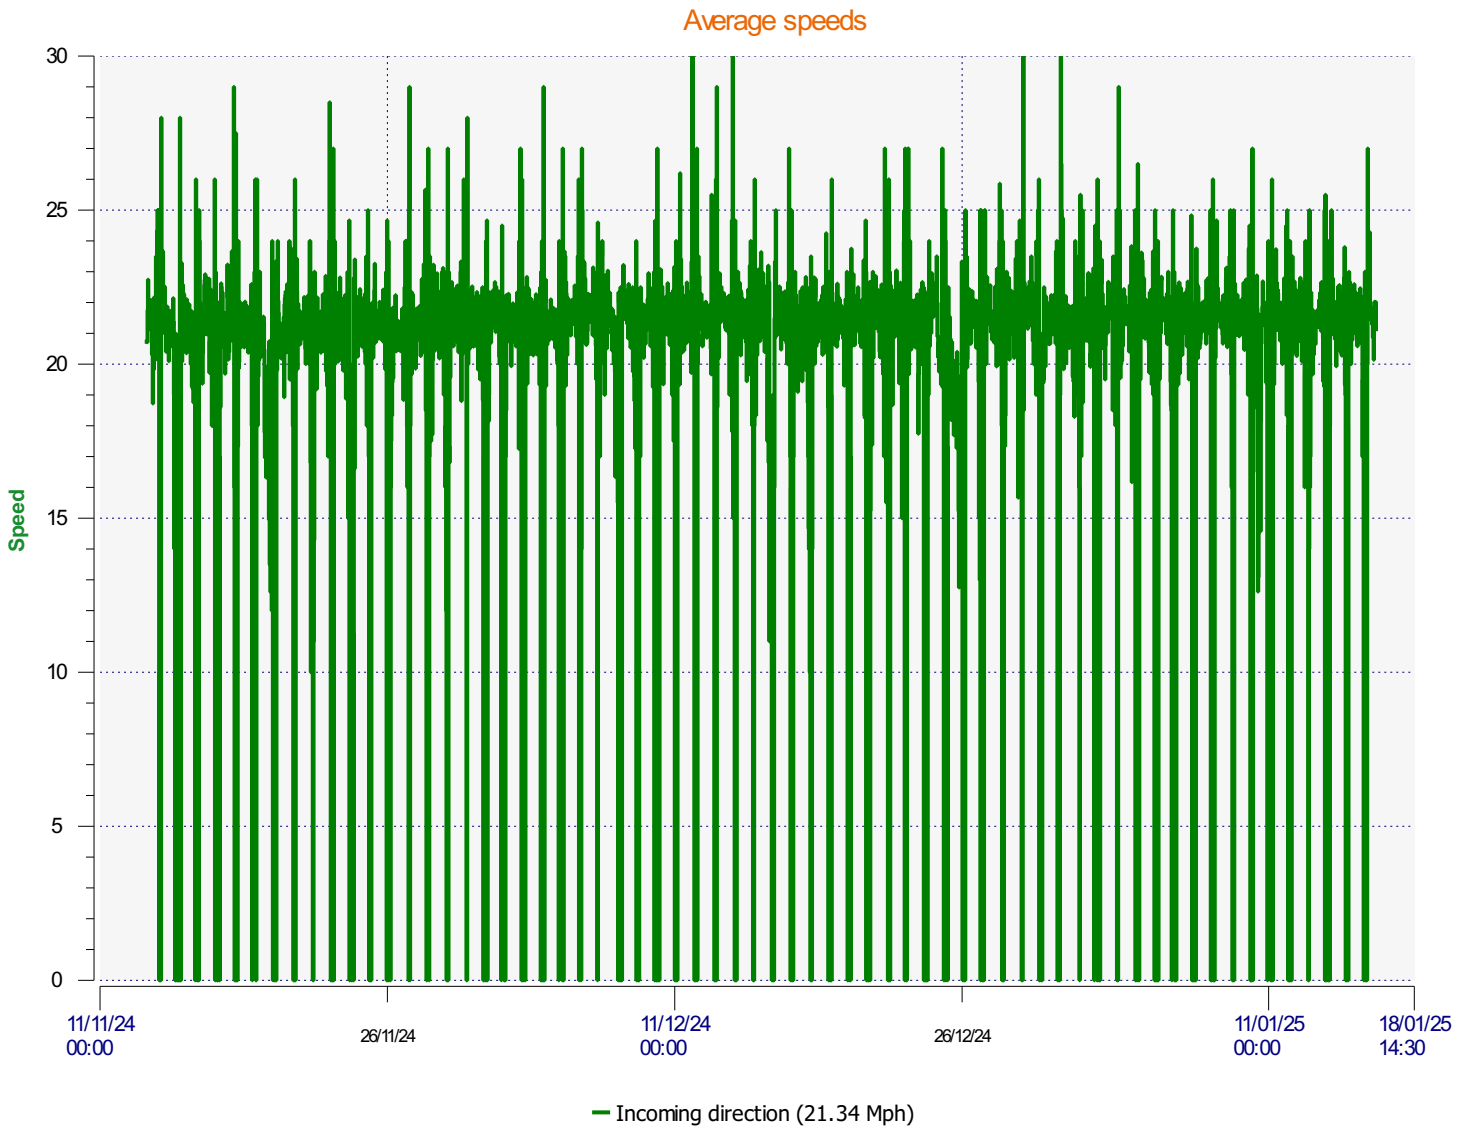

Start date: Wednesday, November 13, 2024 10:30 AM
End date: Thursday, January 16, 2025 3:00 PM

Location:

Comments: