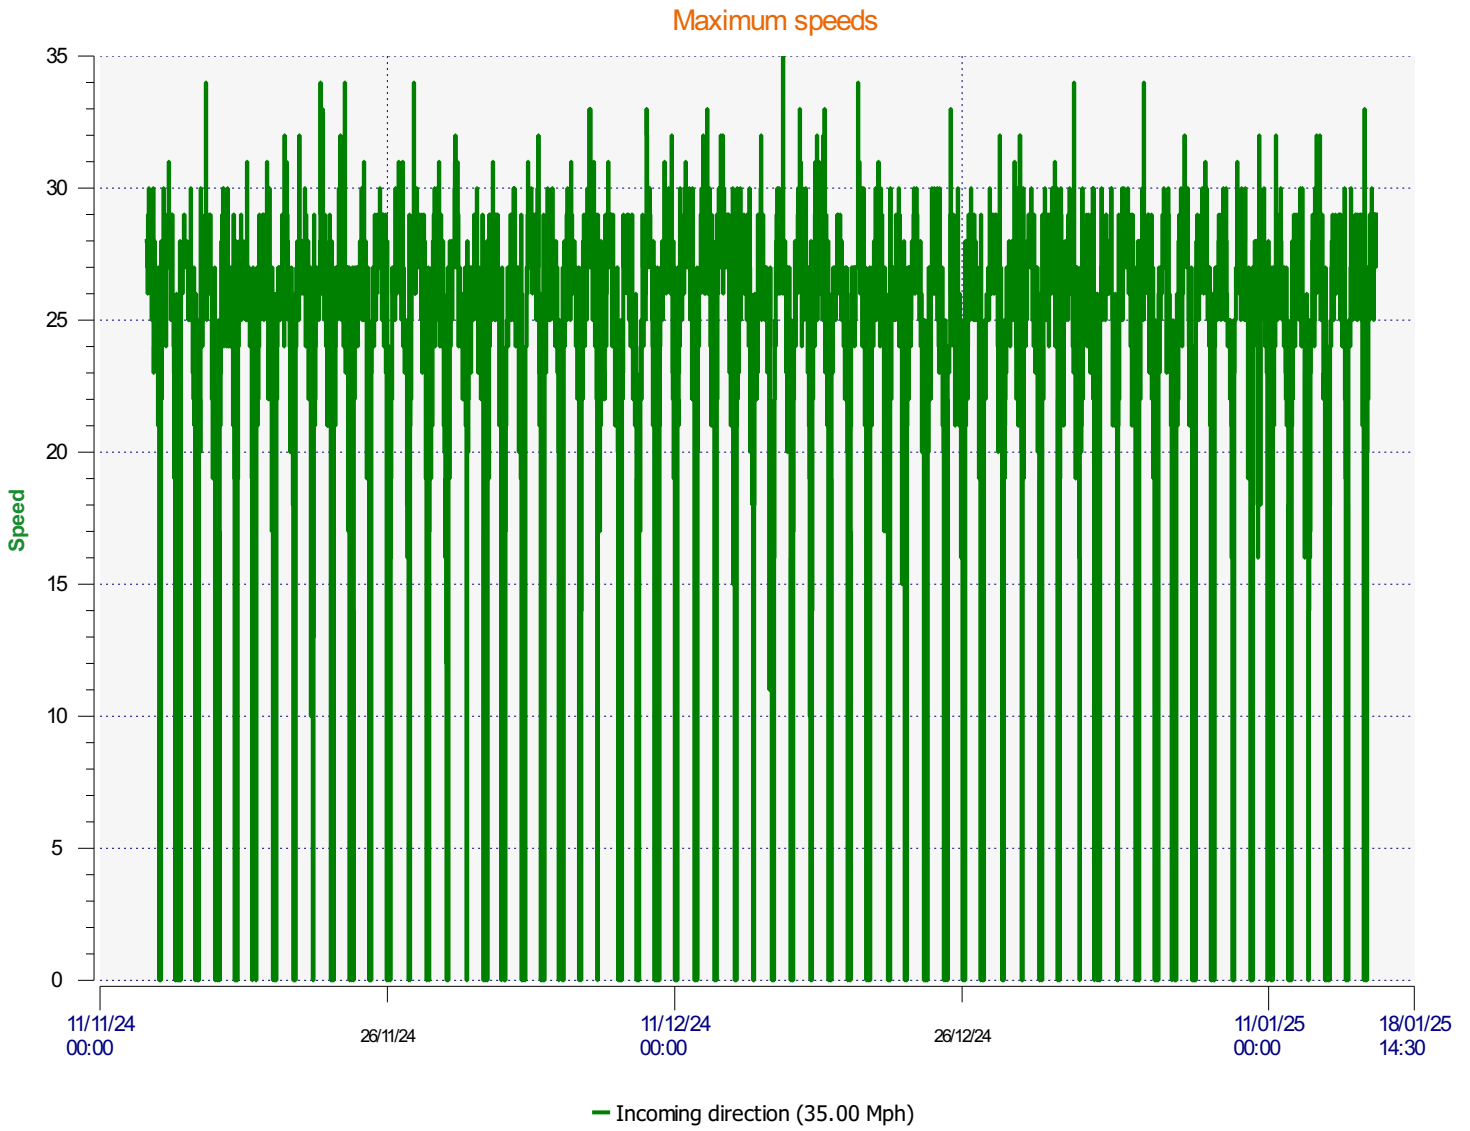

Élan Cité

DÉTECTER • INFORMER • SÉCURISER

Start date: Wednesday, November 13, 2024 10:30 AM
End date: Thursday, January 16, 2025 3:00 PM

Location:

Comments:

Start date: Wednesday, November 13, 2024 10:30 AM
End date: Thursday, January 16, 2025 3:00 PM

Location:

Comments:

Start date: Wednesday, November 13, 2024 10:30 AM
End date: Thursday, January 16, 2025 3:00 PM

Location:

Comments:

Start date: Wednesday, November 13, 2024 10:30 AM
End date: Thursday, January 16, 2025 3:00 PM

Location:

Comments:

Speed percentiles (incoming)

V30: 19.00Mph **V50:** 21.00Mph **V85:** 23.00Mph

Start date: Wednesday, November 13, 2024 10:30 AM
End date: Thursday, January 16, 2025 3:00 PM

Location:

Comments:

Speed percentile(outgoing)

V30: 0.00Mph **V50:** 0.00Mph **V85:** 0.00Mph

Start date: Wednesday, November 13, 2024 10:30 AM
End date: Thursday, January 16, 2025 3:00 PM

Location:

Comments: