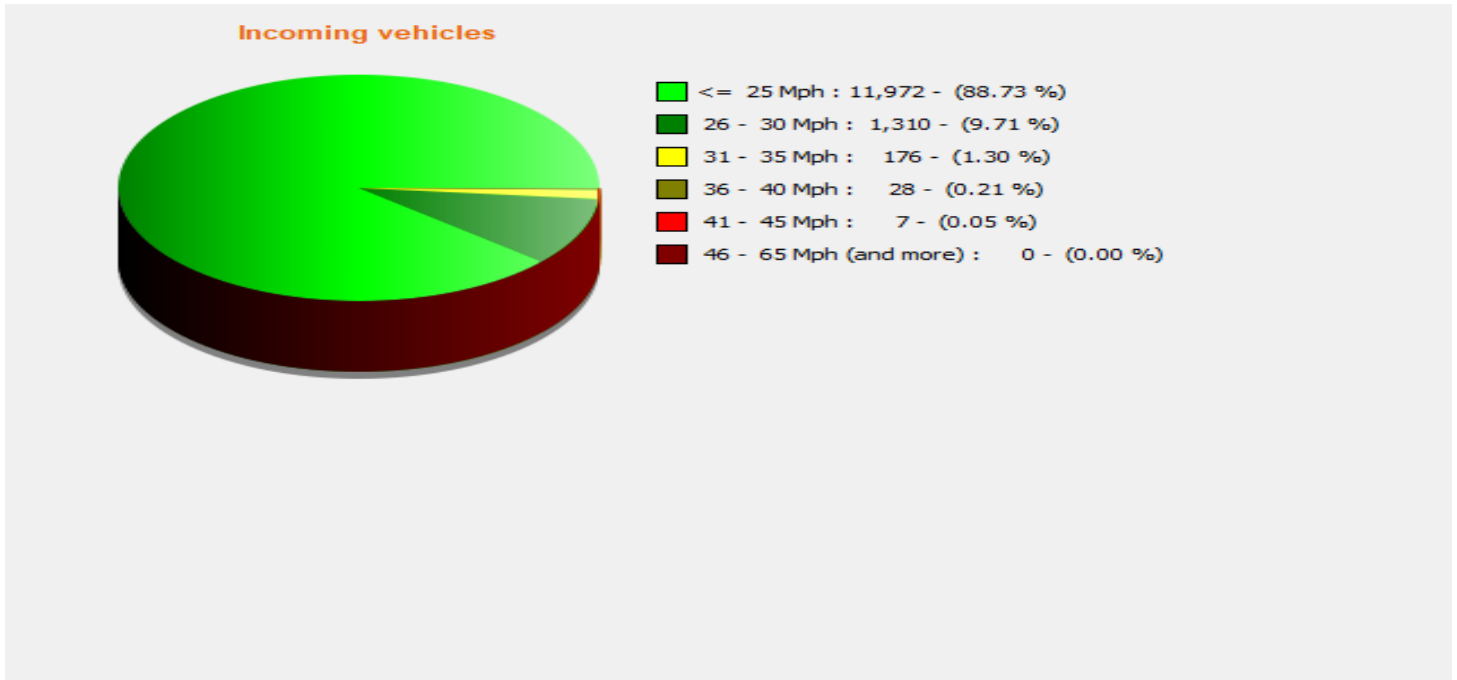

Start date: Wednesday, November 13, 2024 3:30 PM
End date: Thursday, January 16, 2025 3:30 PM

Location:

Comments: