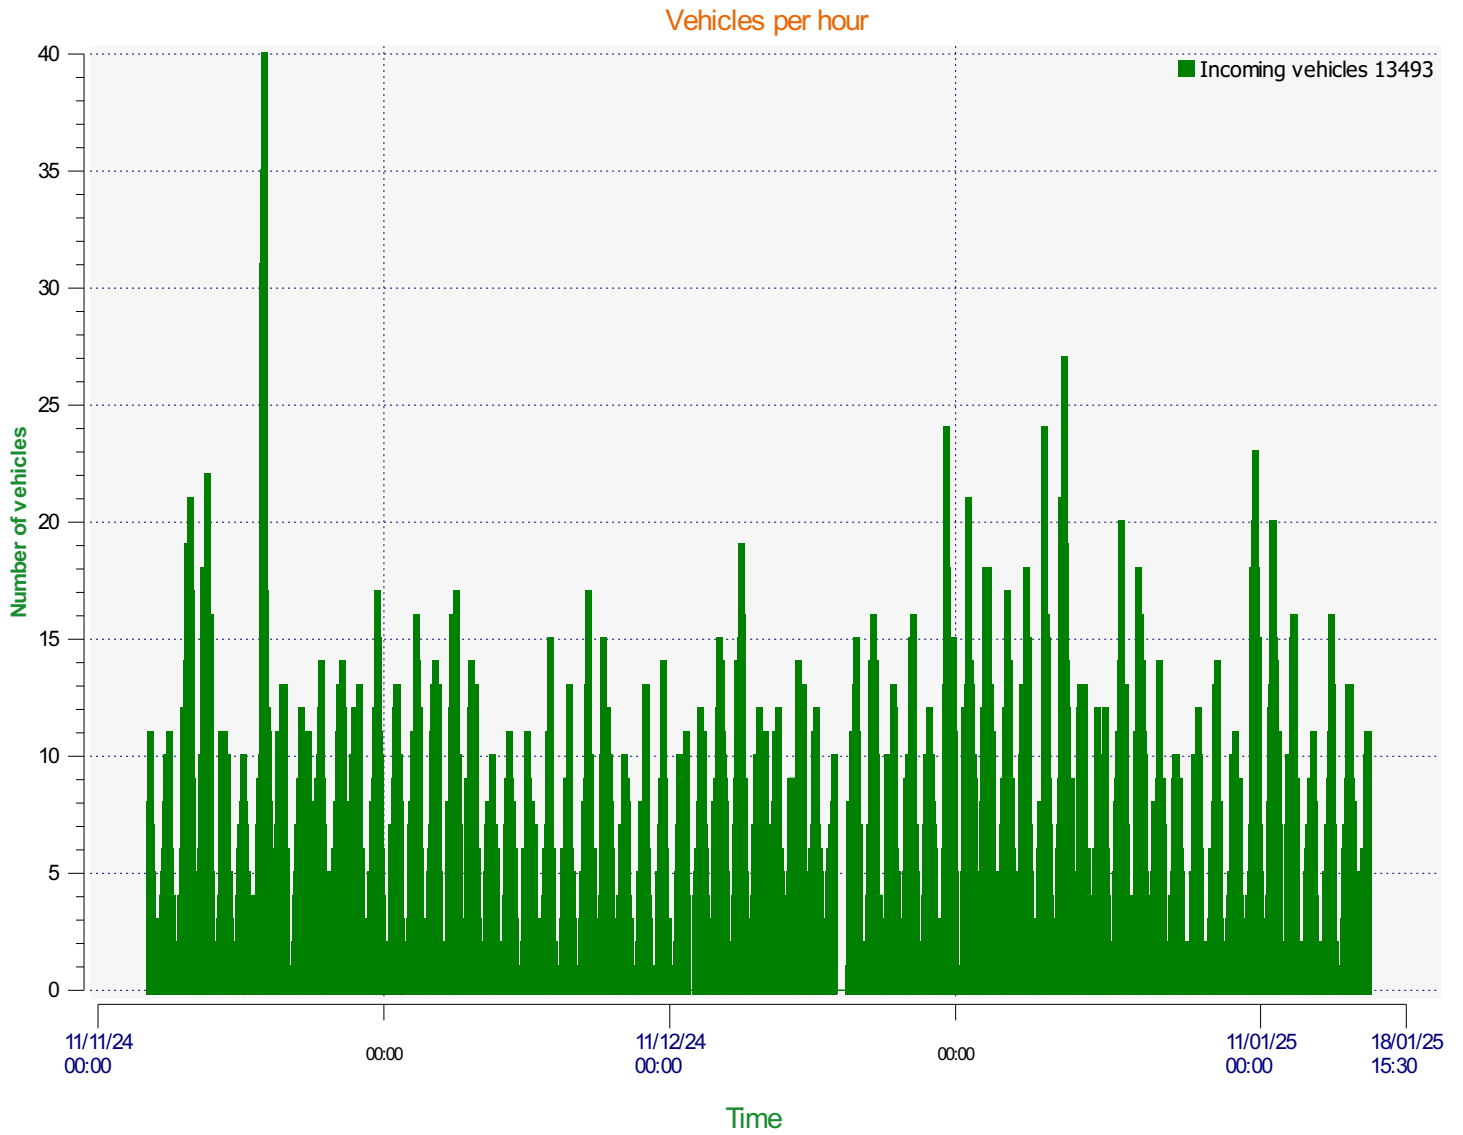

Location:

Comments:

Start date: Wednesday, November 13, 2024 3:30 PM
End date: Thursday, January 16, 2025 3:30 PM

Location:

Comments:

Start date: Wednesday, November 13, 2024 3:30 PM
End date: Thursday, January 16, 2025 3:30 PM

Location:

Comments:

Speed percentiles (incoming)

V30: 17.00Mph **V50:** 20.00Mph **V85:** 24.00Mph

Start date: Wednesday, November 13, 2024 3:30 PM
End date: Thursday, January 16, 2025 3:30 PM

Location:

Comments:

Speed percentile(outgoing)

V30: 0.00Mph **V50:** 0.00Mph **V85:** 0.00Mph

Start date: Wednesday, November 13, 2024 3:30 PM
End date: Thursday, January 16, 2025 3:30 PM

Location:

Comments: