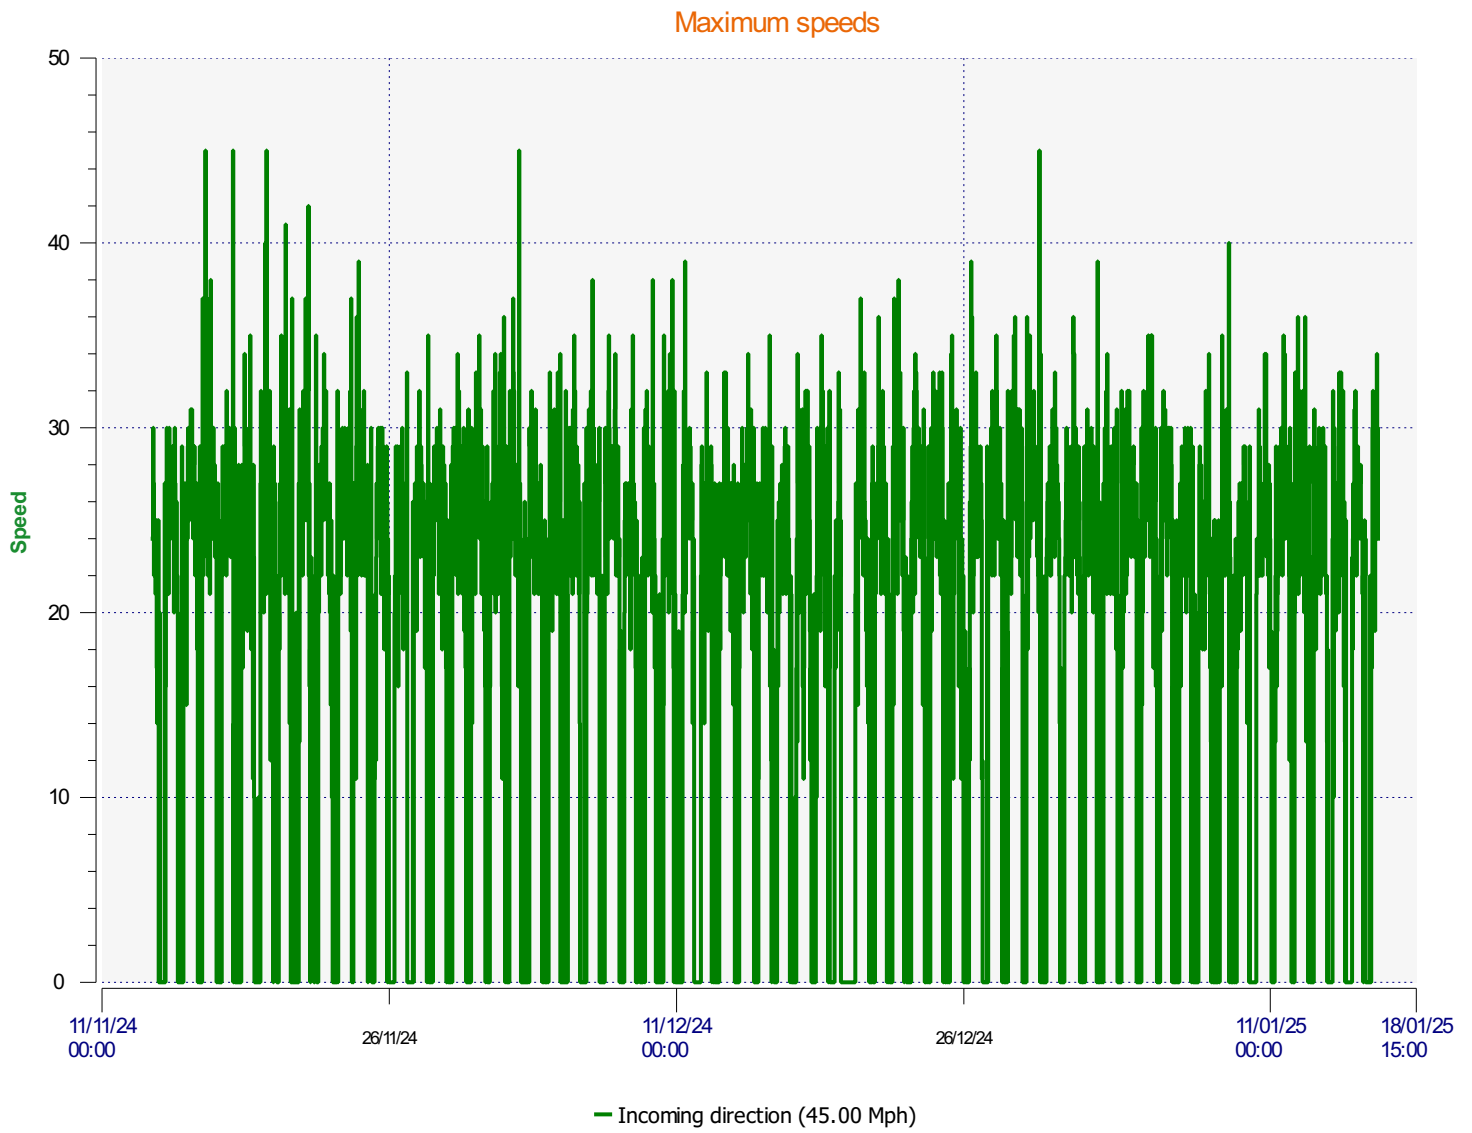

Élan Cité

DÉTECTER • INFORMER • SÉCURISER

Start date: Wednesday, November 13, 2024 3:30 PM
End date: Thursday, January 16, 2025 3:30 PM

Location:

Comments:

Start date: Wednesday, November 13, 2024 3:30 PM
End date: Thursday, January 16, 2025 3:30 PM

Location:

Comments:

Start date: Wednesday, November 13, 2024 3:30 PM
End date: Thursday, January 16, 2025 3:30 PM

Location:

Comments:

Start date: Wednesday, November 13, 2024 3:30 PM
End date: Thursday, January 16, 2025 3:30 PM

Location:

Comments:

Speed percentiles (incoming)

V30: 17.00Mph **V50:** 20.00Mph **V85:** 24.00Mph

Start date: Wednesday, November 13, 2024 3:30 PM
End date: Thursday, January 16, 2025 3:30 PM

Location:

Comments:

Speed percentile(outgoing)

V30: 0.00Mph **V50:** 0.00Mph **V85:** 0.00Mph

Start date: Wednesday, November 13, 2024 3:30 PM
End date: Thursday, January 16, 2025 3:30 PM

Location:

Comments: