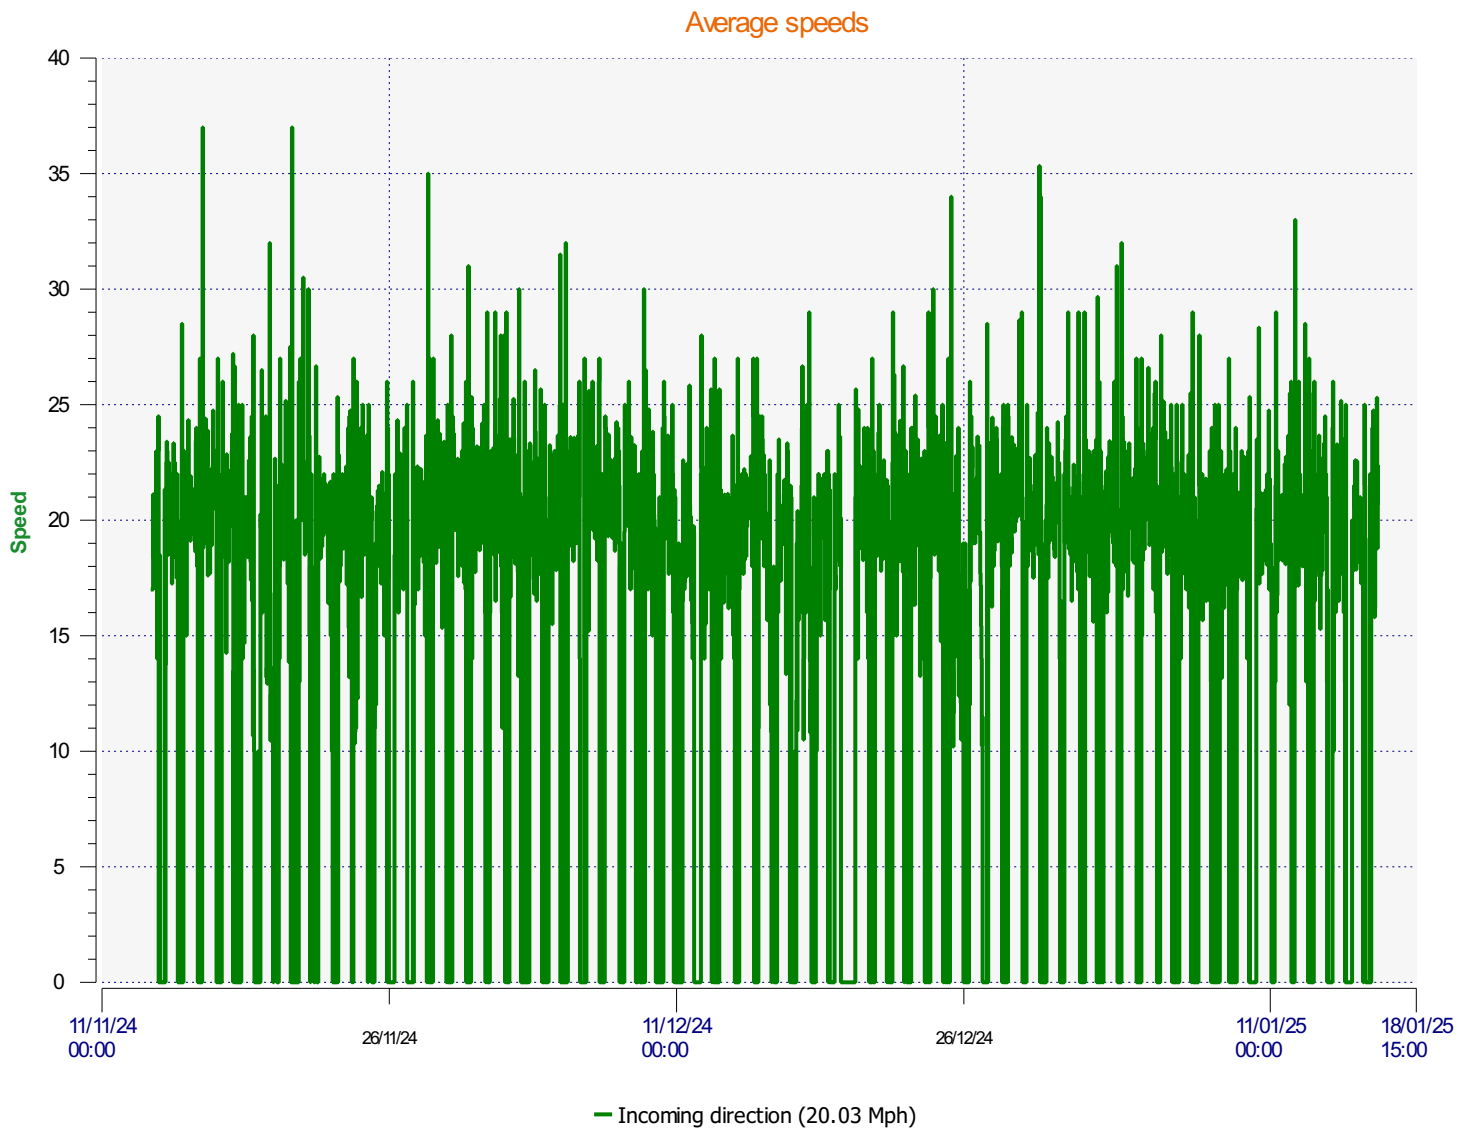

Élan Cité

DÉTECTER • INFORMER • SÉCURISER

Start date: Wednesday, November 13, 2024 3:30 PM
End date: Thursday, January 16, 2025 3:30 PM

Location:

Comments:

Start date: Wednesday, November 13, 2024 3:30 PM
End date: Thursday, January 16, 2025 3:30 PM

Location:

Comments:

Start date: Wednesday, November 13, 2024 3:30 PM
End date: Thursday, January 16, 2025 3:30 PM

Location:

Comments:

Start date: Wednesday, November 13, 2024 3:30 PM
End date: Thursday, January 16, 2025 3:30 PM

Location:

Comments:

Speed percentiles (incoming)

V30: 17.00Mph **V50:** 20.00Mph **V85:** 24.00Mph

Start date: Wednesday, November 13, 2024 3:30 PM
End date: Thursday, January 16, 2025 3:30 PM

Location:

Comments:

Speed percentile(outgoing)

V30: 0.00Mph **V50:** 0.00Mph **V85:** 0.00Mph

Start date: Wednesday, November 13, 2024 3:30 PM
End date: Thursday, January 16, 2025 3:30 PM

Location:

Comments: