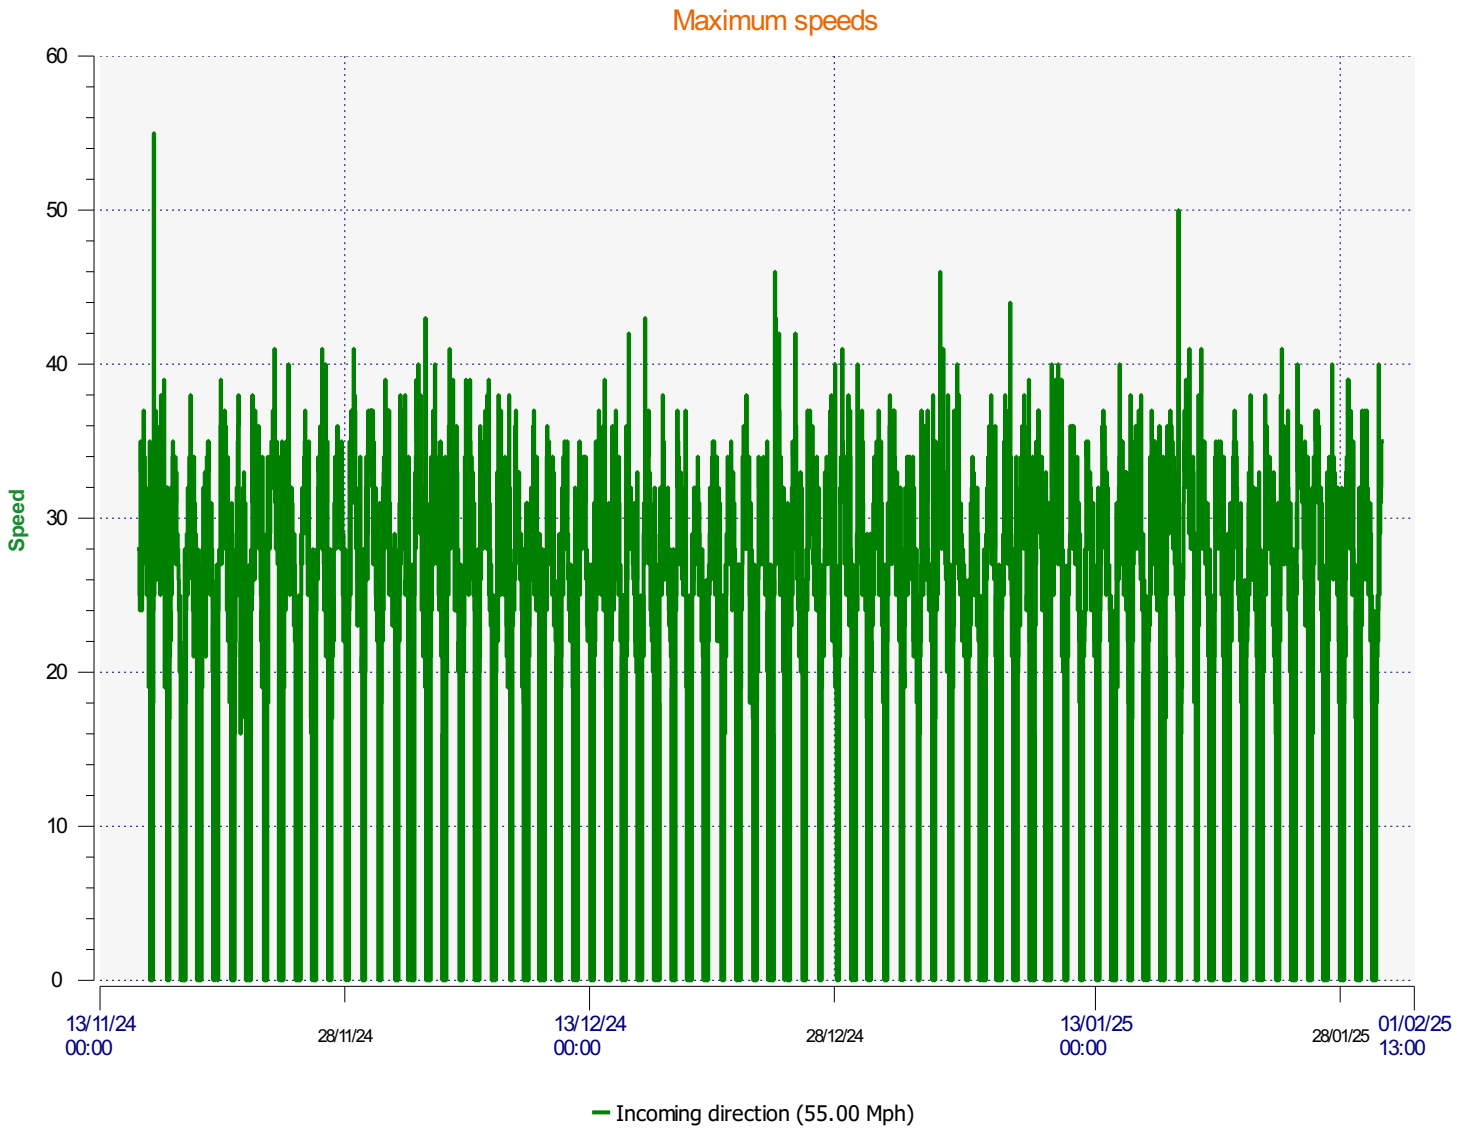

Élan Cité

DÉTECTER • INFORMER • SÉCURISER

Start date: Friday, November 15, 2024 9:30 AM
End date: Thursday, January 30, 2025 1:30 PM

Location:

Comments:

Start date: Friday, November 15, 2024 9:30 AM
End date: Thursday, January 30, 2025 1:30 PM

Location:

Comments:

Start date: Friday, November 15, 2024 9:30 AM
End date: Thursday, January 30, 2025 1:30 PM

Location:

Comments:

Start date: Friday, November 15, 2024 9:30 AM
End date: Thursday, January 30, 2025 1:30 PM

Location:

Comments:

Speed percentiles (incoming)

V30: 19.00Mph **V50:** 21.00Mph **V85:** 25.00Mph

Start date: Friday, November 15, 2024 9:30 AM
End date: Thursday, January 30, 2025 1:30 PM

Location:

Comments:

Speed percentile(outgoing)

V30: 0.00Mph **V50:** 0.00Mph **V85:** 0.00Mph

Start date: Friday, November 15, 2024 9:30 AM
End date: Thursday, January 30, 2025 1:30 PM

Location:

Comments: