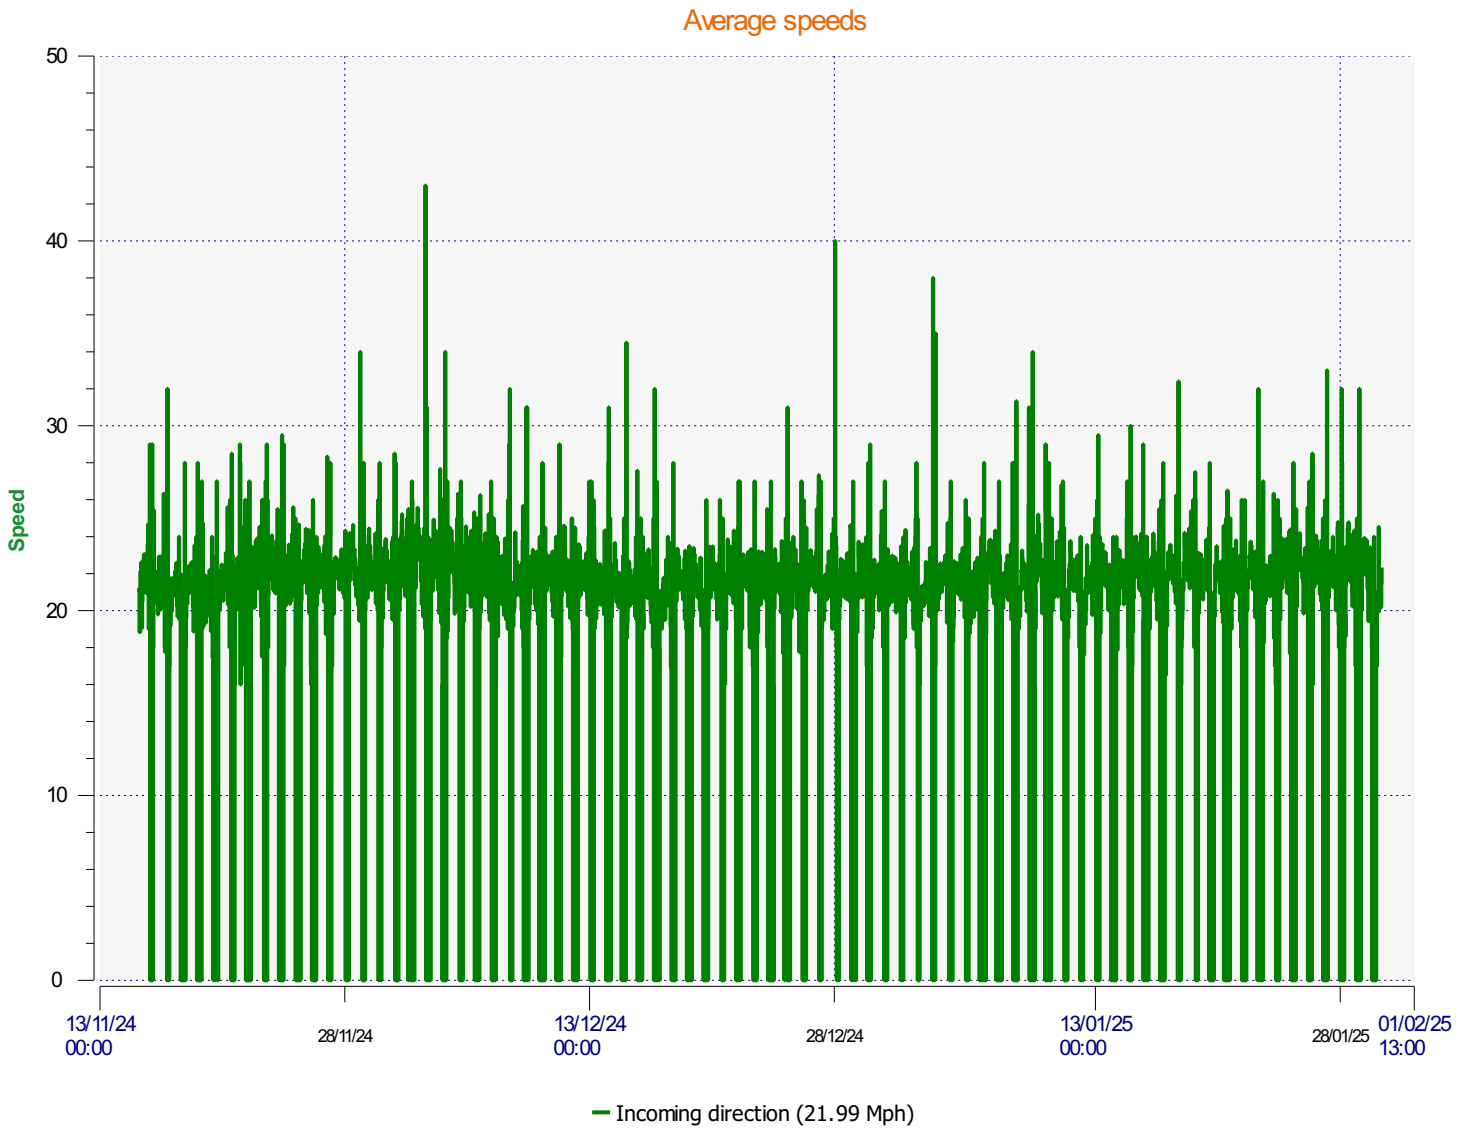

Élan Cité

DÉTECTER • INFORMER • SÉCURISER

Start date: Friday, November 15, 2024 9:30 AM
End date: Thursday, January 30, 2025 1:30 PM

Location:

Comments:

Start date: Friday, November 15, 2024 9:30 AM
End date: Thursday, January 30, 2025 1:30 PM

Location:

Comments:

Start date: Friday, November 15, 2024 9:30 AM
End date: Thursday, January 30, 2025 1:30 PM

Location:

Comments:

Start date: Friday, November 15, 2024 9:30 AM
End date: Thursday, January 30, 2025 1:30 PM

Location:

Comments:

Speed percentiles (incoming)

V30: 19.00Mph **V50:** 21.00Mph **V85:** 25.00Mph

Start date: Friday, November 15, 2024 9:30 AM
End date: Thursday, January 30, 2025 1:30 PM

Location:

Comments:

Speed percentile(outgoing)

V30: 0.00Mph **V50:** 0.00Mph **V85:** 0.00Mph

Start date: Friday, November 15, 2024 9:30 AM
End date: Thursday, January 30, 2025 1:30 PM

Location:

Comments: