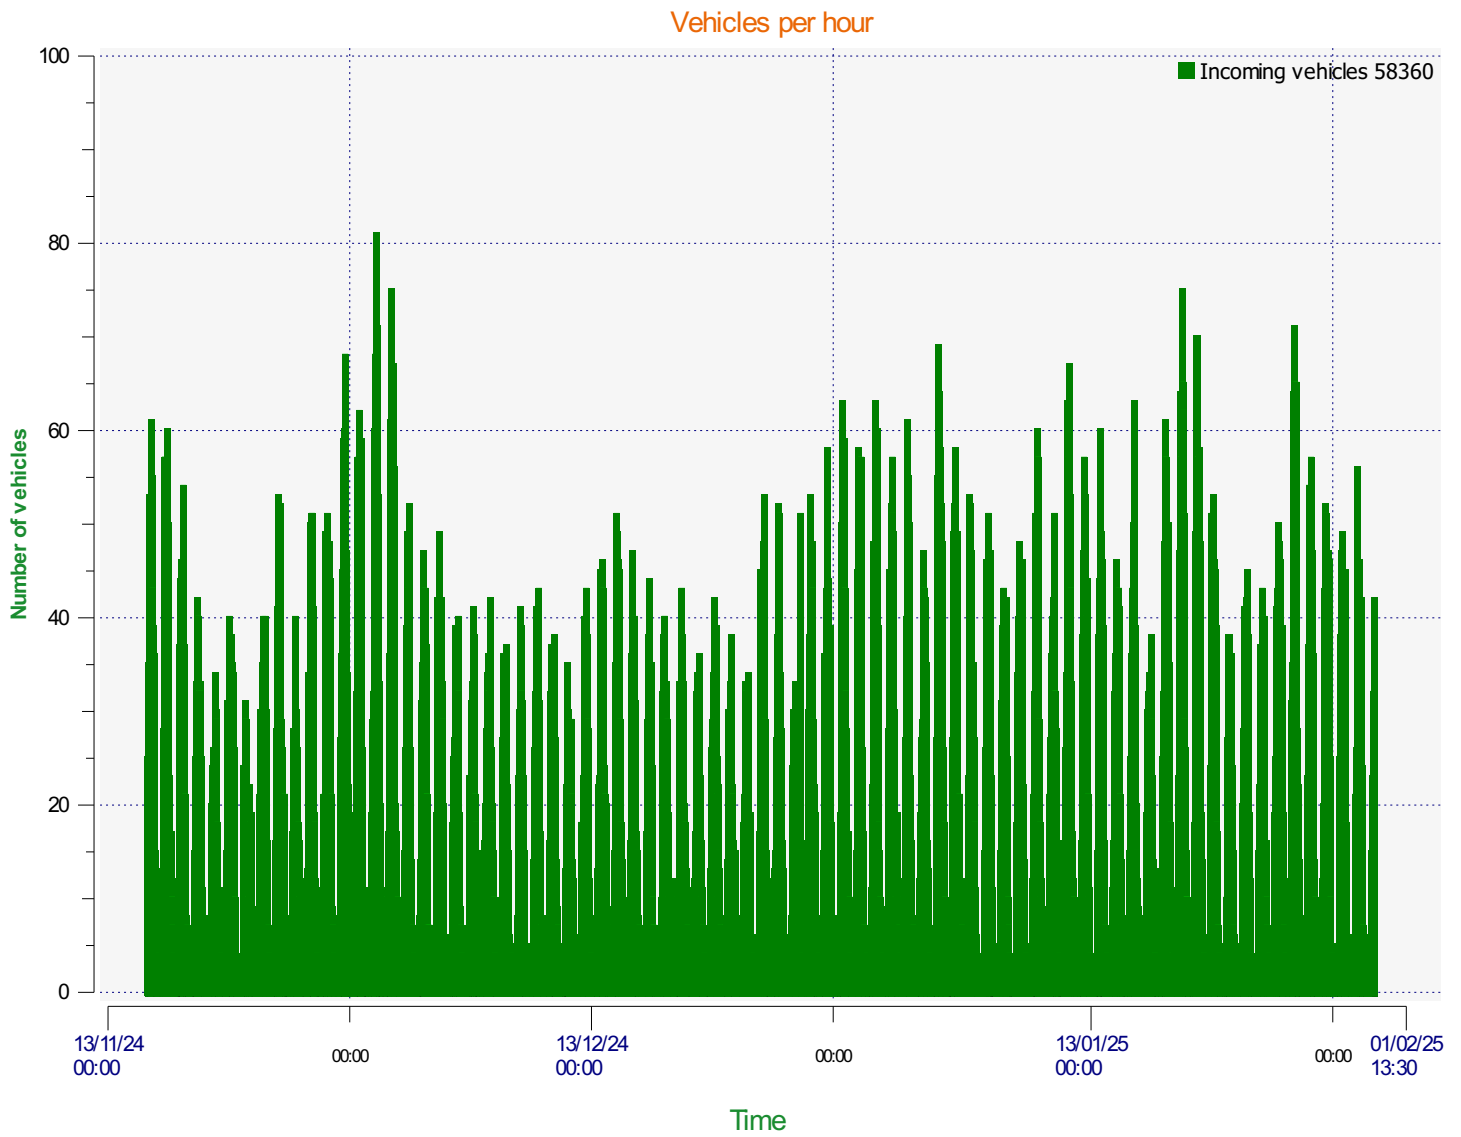

Location:

Comments:

Start date: Friday, November 15, 2024 9:30 AM
End date: Thursday, January 30, 2025 1:30 PM

Location:

Comments:

Start date: Friday, November 15, 2024 9:30 AM
End date: Thursday, January 30, 2025 1:30 PM

Location:

Comments:

Speed percentiles (incoming)

V30: 19.00Mph **V50:** 21.00Mph **V85:** 25.00Mph

Start date: Friday, November 15, 2024 9:30 AM
End date: Thursday, January 30, 2025 1:30 PM

Location:

Comments:

Speed percentile(outgoing)

V30: 0.00Mph **V50:** 0.00Mph **V85:** 0.00Mph

Start date: Friday, November 15, 2024 9:30 AM
End date: Thursday, January 30, 2025 1:30 PM

Location:

Comments: