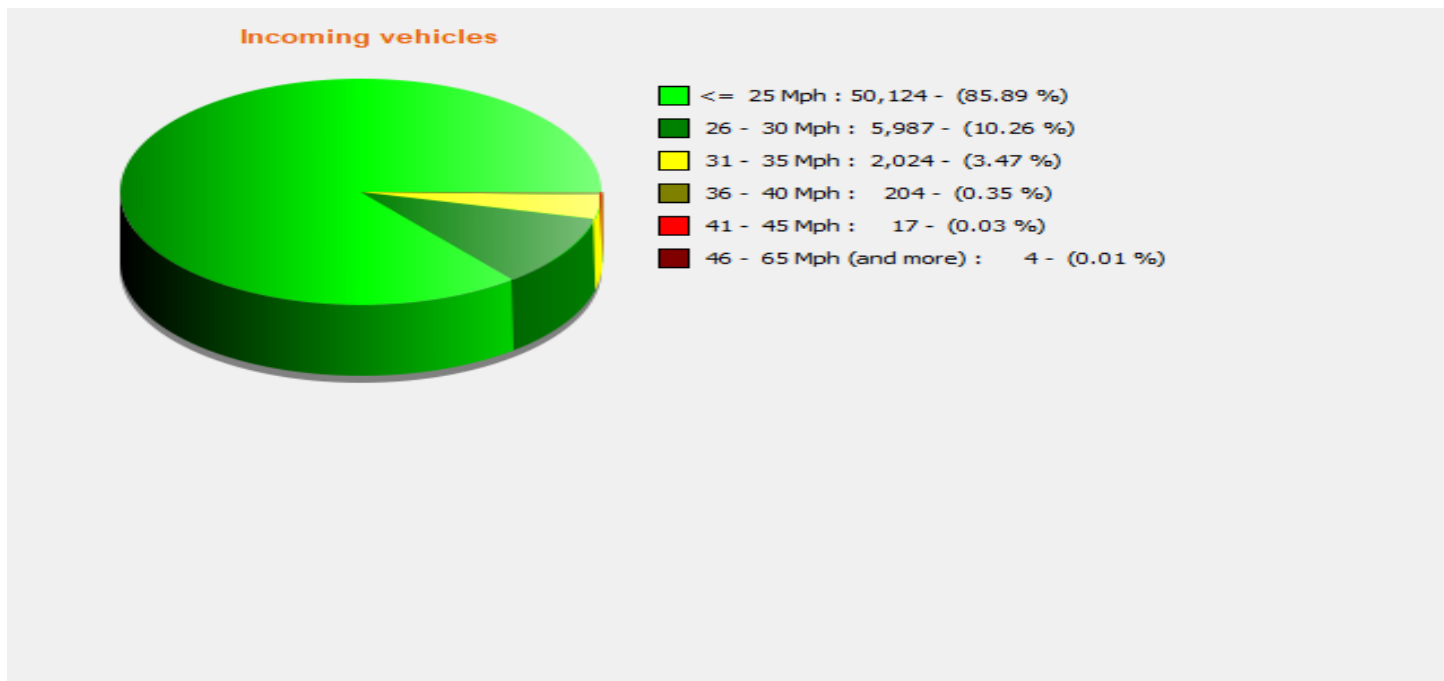

Start date: Friday, November 15, 2024 9:30 AM
End date: Thursday, January 30, 2025 1:30 PM

Location:

Comments: