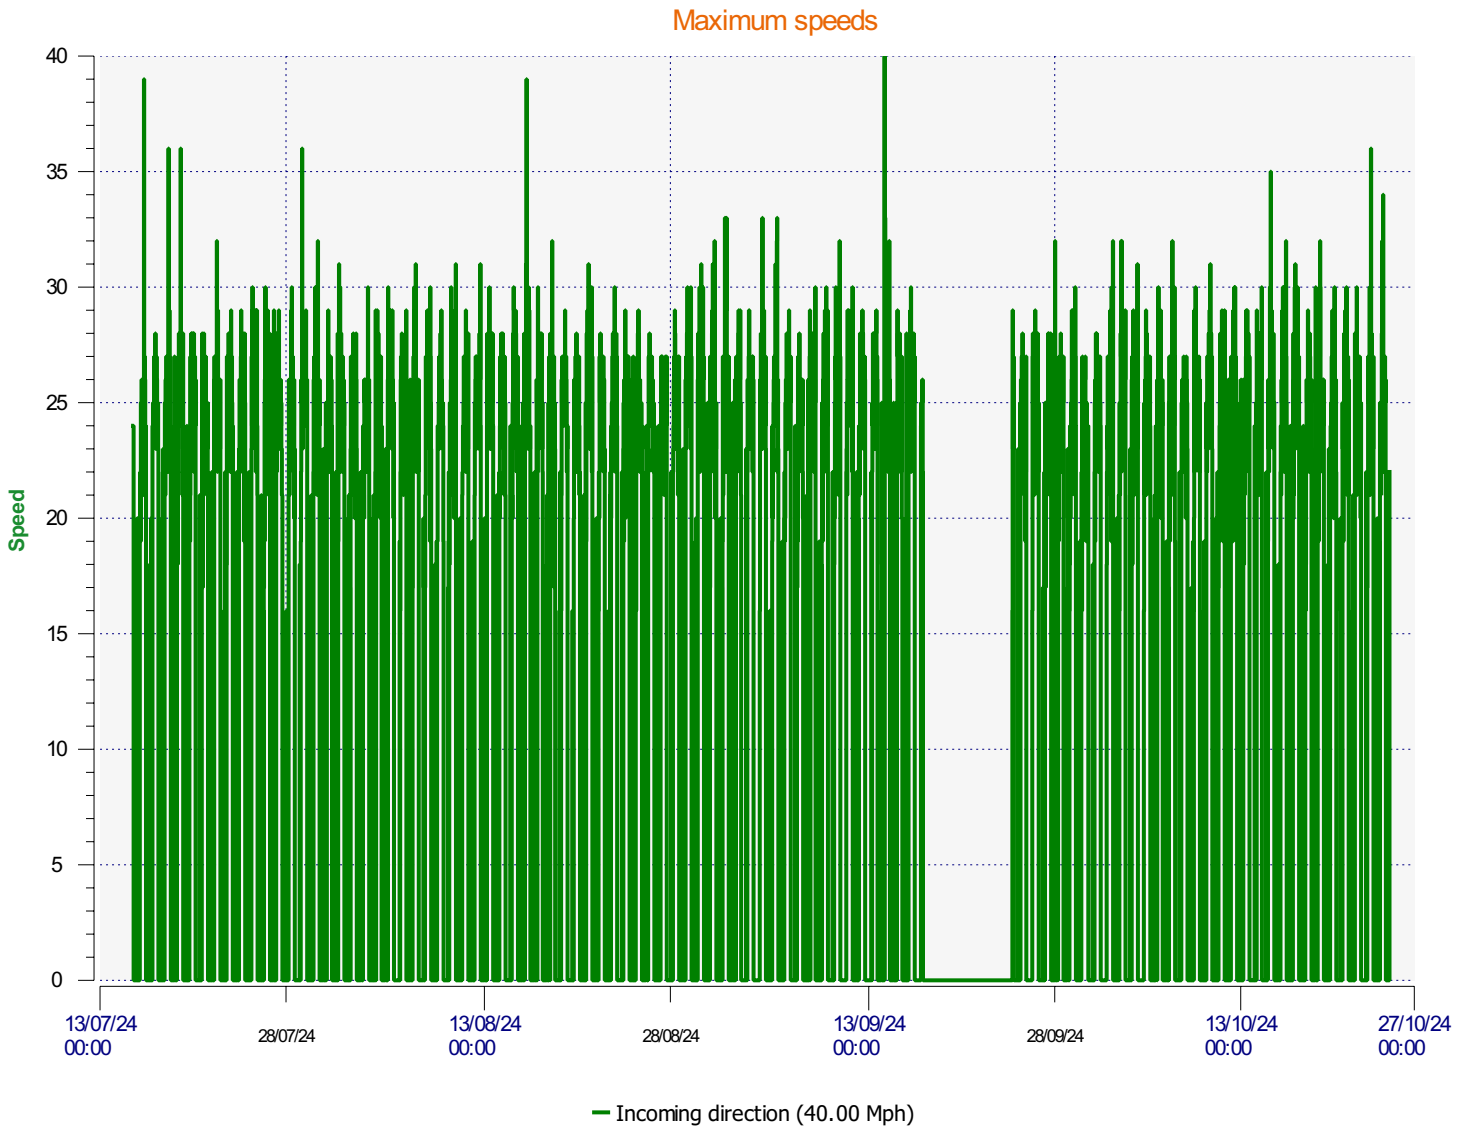

Élan Cité

DÉTECTER • INFORMER • SÉCURISER

Start date: Monday, July 15, 2024 4:00 PM
End date: Friday, October 25, 2024 12:00 AM

Location:

Comments:

Start date: Monday, July 15, 2024 4:00 PM
End date: Friday, October 25, 2024 12:00 AM

Location:

Comments:

Start date: Monday, July 15, 2024 4:00 PM
End date: Friday, October 25, 2024 12:00 AM

Location:

Comments:

Start date: Monday, July 15, 2024 4:00 PM
End date: Friday, October 25, 2024 12:00 AM

Location:

Comments:

Speed percentiles (incoming)

V30: 18.00Mph **V50:** 19.00Mph **V85:** 23.00Mph

Start date: Monday, July 15, 2024 4:00 PM
End date: Friday, October 25, 2024 12:00 AM

Location:

Comments:

Speed percentile(outgoing)