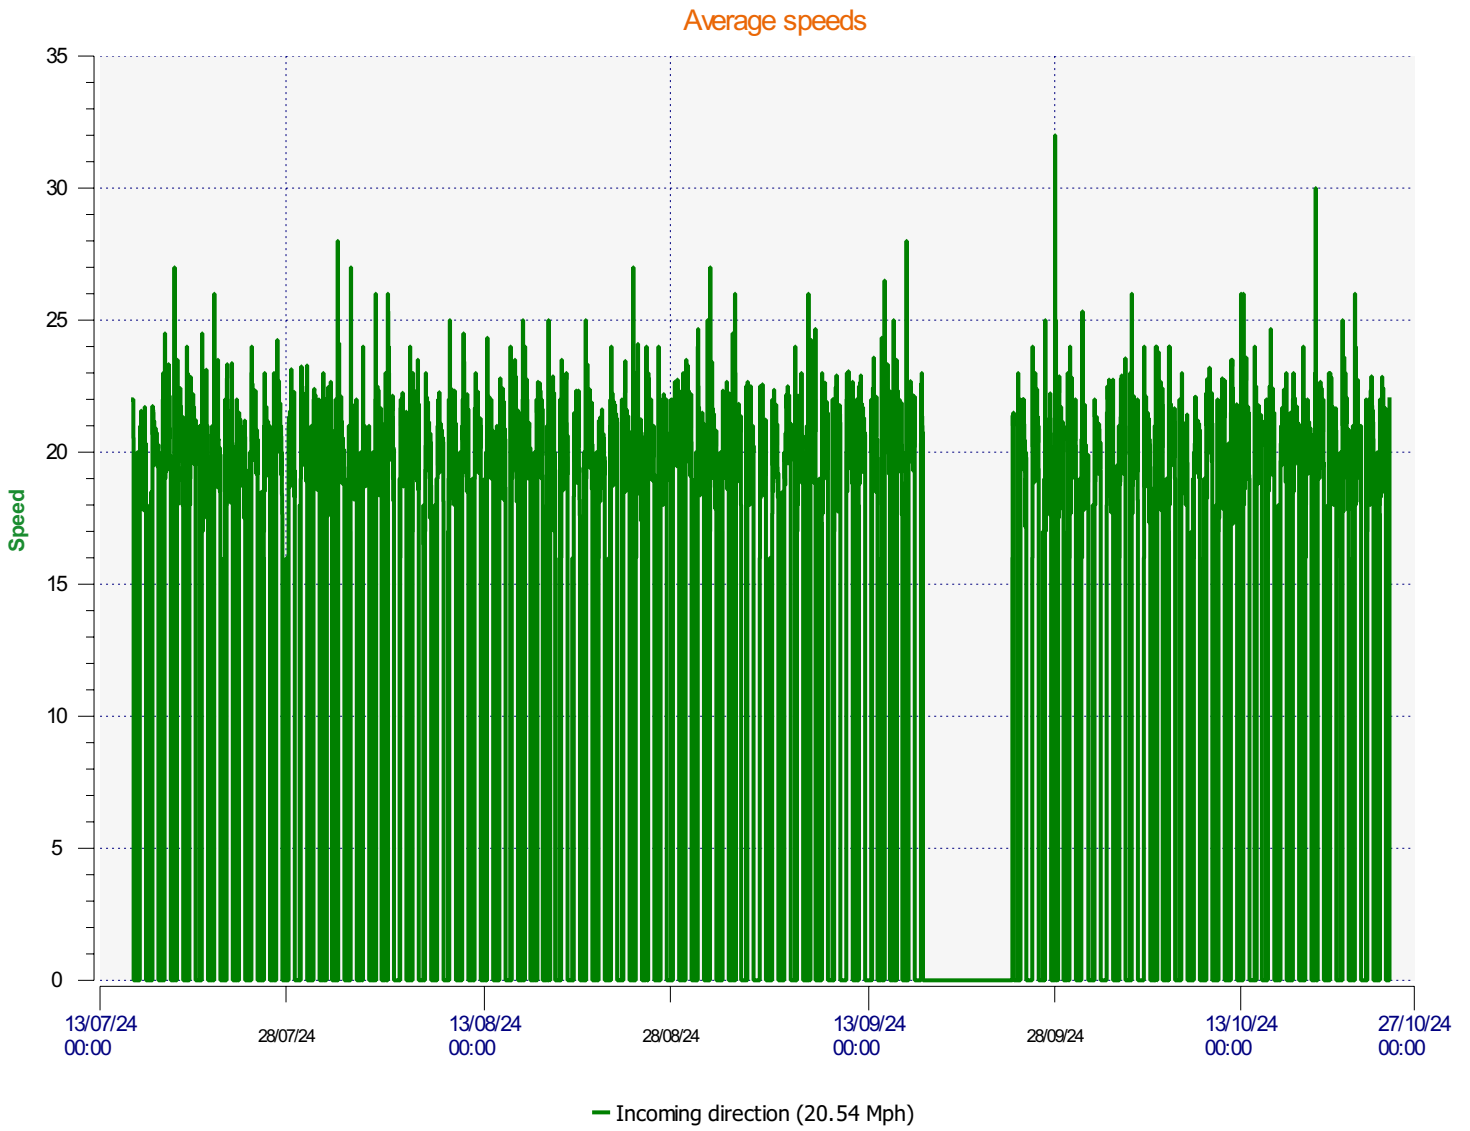

Start date: Monday, July 15, 2024 4:00 PM
End date: Friday, October 25, 2024 12:00 AM

Location:

Comments: