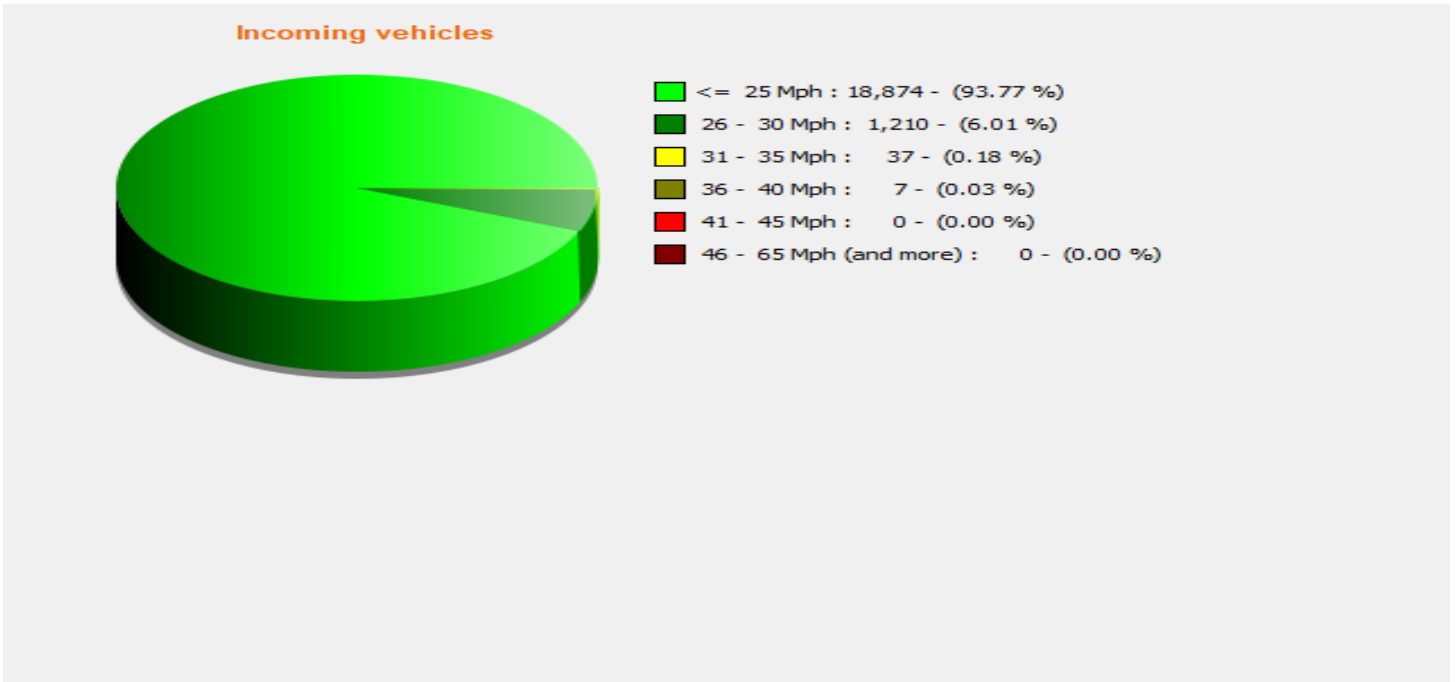

Start date: Monday, July 15, 2024 4:00 PM
End date: Friday, October 25, 2024 12:00 AM

Location:

Comments: