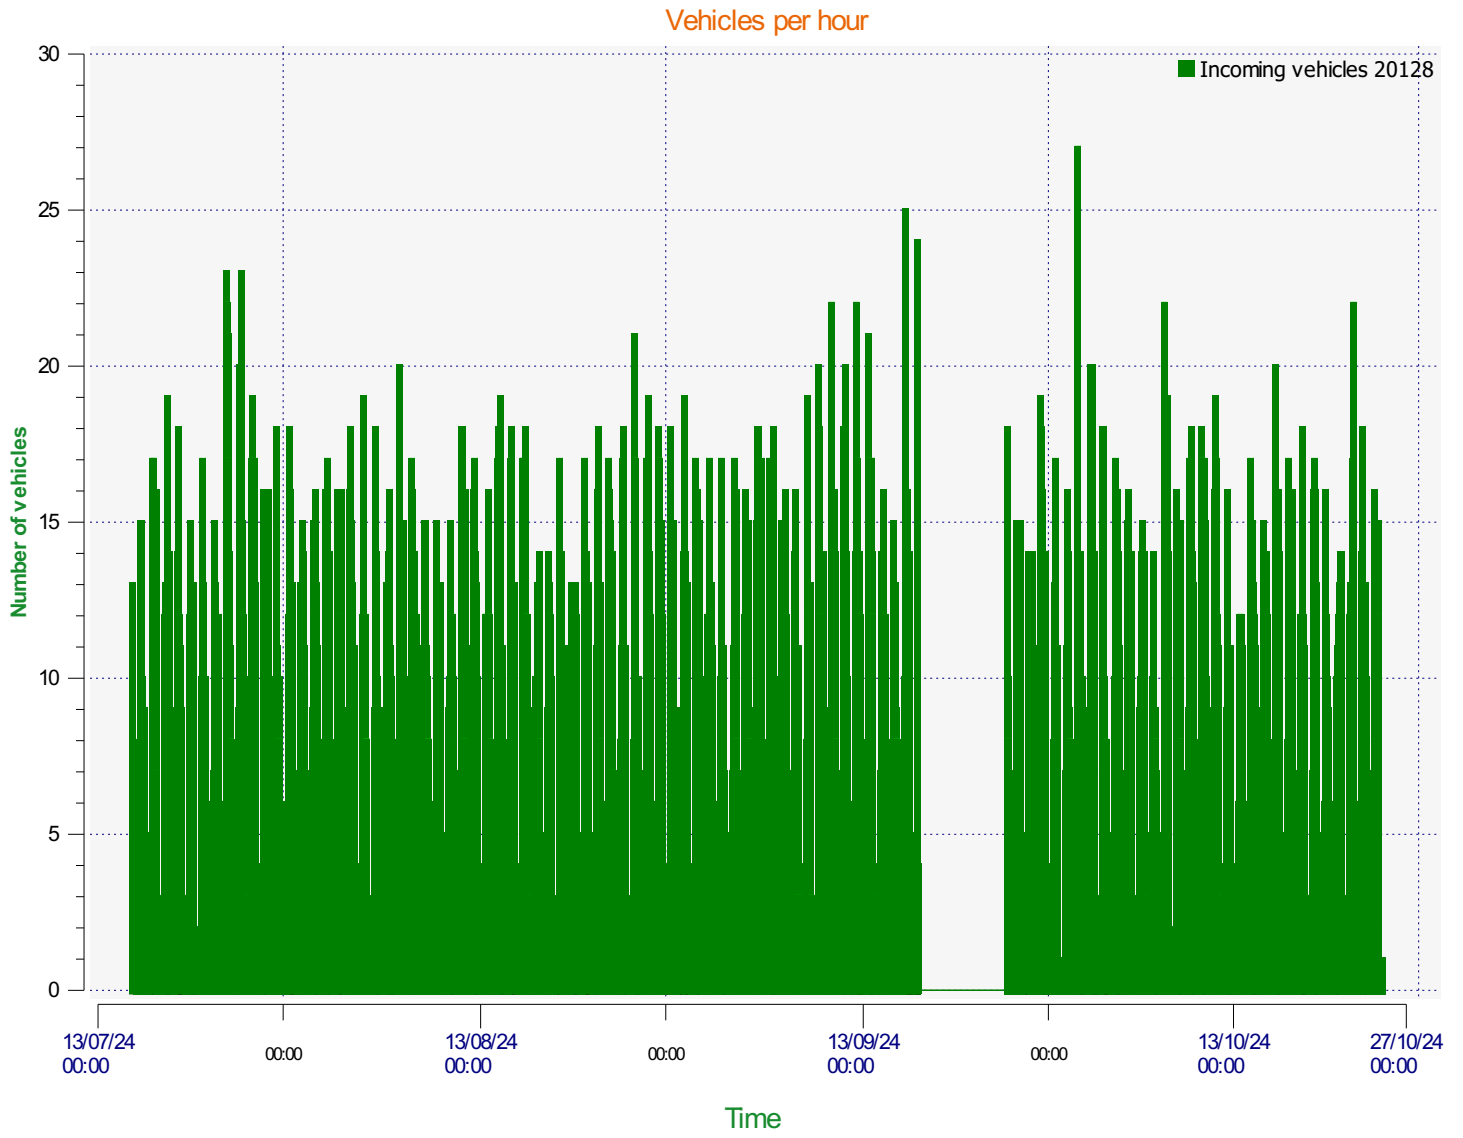

Location:

Comments:

Start date: Monday, July 15, 2024 4:00 PM
End date: Friday, October 25, 2024 12:00 AM

Location:

Comments:

Start date: Monday, July 15, 2024 4:00 PM
End date: Friday, October 25, 2024 12:00 AM

Location:

Comments:

Speed percentiles (incoming)

V30: 18.00Mph **V50:** 19.00Mph **V85:** 23.00Mph

Start date: Monday, July 15, 2024 4:00 PM
End date: Friday, October 25, 2024 12:00 AM

Location:

Comments:

Speed percentile(outgoing)

V30: 0.00Mph **V50:** 0.00Mph **V85:** 0.00Mph

Start date: Monday, July 15, 2024 4:00 PM
End date: Friday, October 25, 2024 12:00 AM

Location:

Comments: