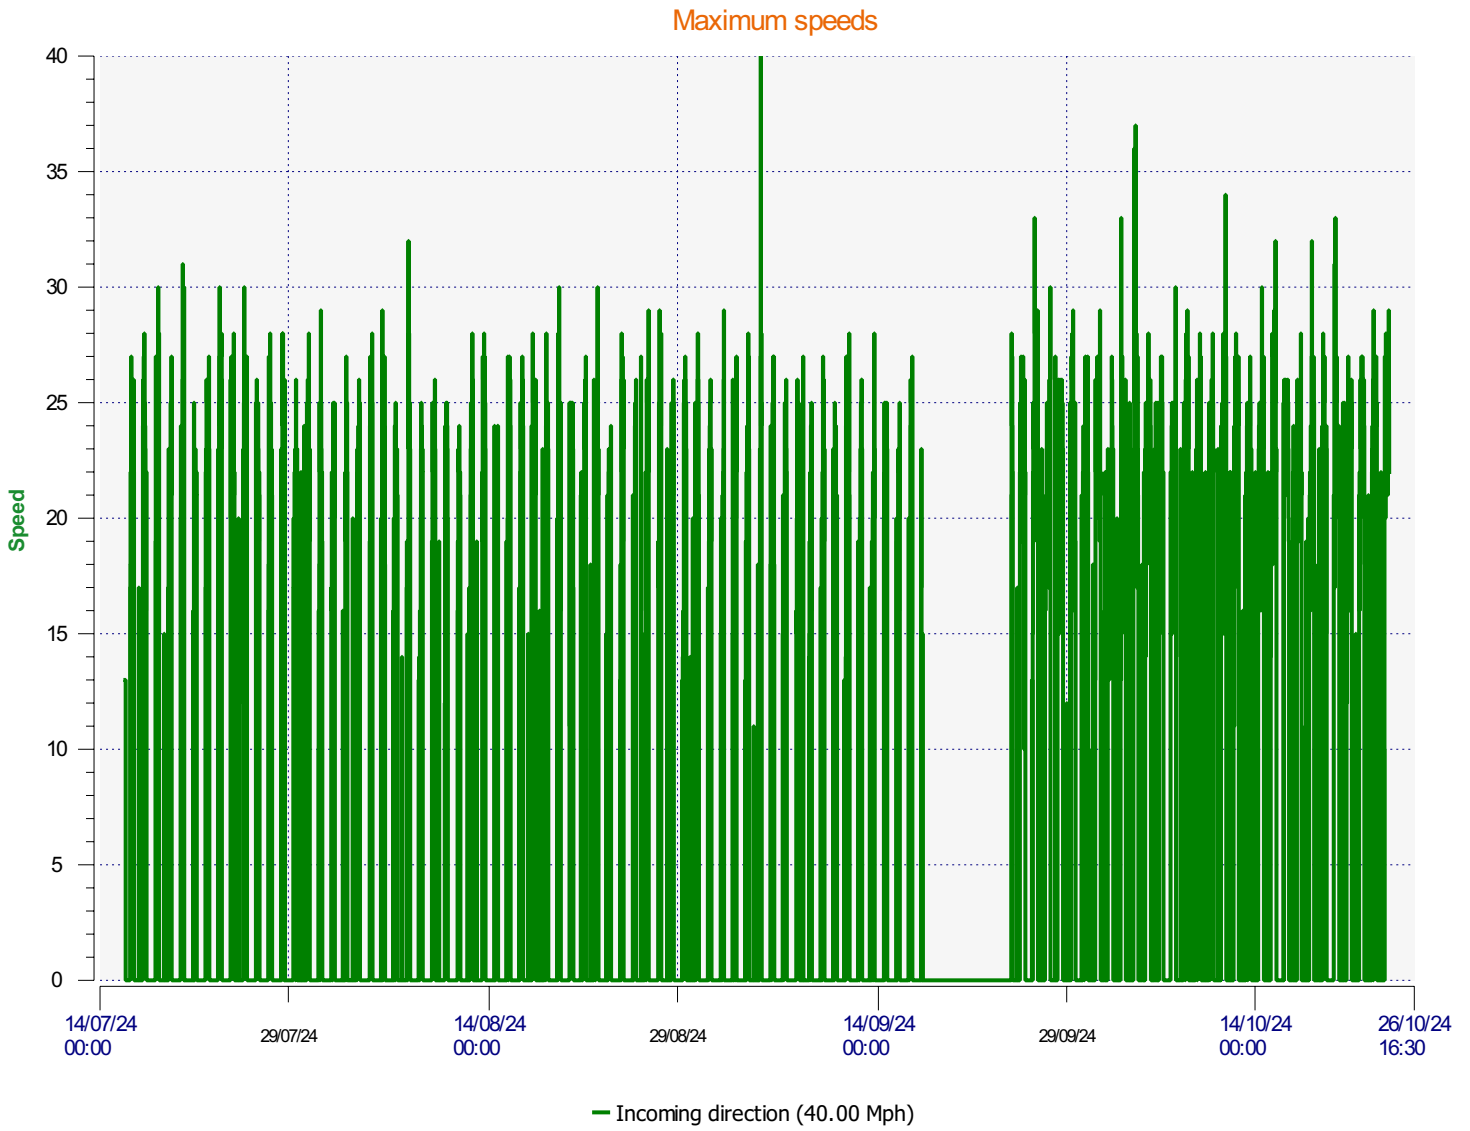

Élan Cité

DÉTECTER • INFORMER • SÉCURISER

Start date: Tuesday, July 16, 2024 12:30 AM
End date: Thursday, October 24, 2024 4:30 PM

Location:

Comments:

Start date: Tuesday, July 16, 2024 12:30 AM
End date: Thursday, October 24, 2024 4:30 PM

Location:

Comments:

Start date: Tuesday, July 16, 2024 12:30 AM
End date: Thursday, October 24, 2024 4:30 PM

Location:

Comments:

Start date: Tuesday, July 16, 2024 12:30 AM
End date: Thursday, October 24, 2024 4:30 PM

Location:

Comments:

Speed percentiles (incoming)

V30: 15.00Mph **V50:** 17.00Mph **V85:** 22.00Mph

Start date: Tuesday, July 16, 2024 12:30 AM
End date: Thursday, October 24, 2024 4:30 PM

Location:

Comments:

Speed percentile(outgoing)

V30: 0.00Mph **V50:** 0.00Mph **V85:** 0.00Mph

Start date: Tuesday, July 16, 2024 12:30 AM
End date: Thursday, October 24, 2024 4:30 PM

Location:

Comments: