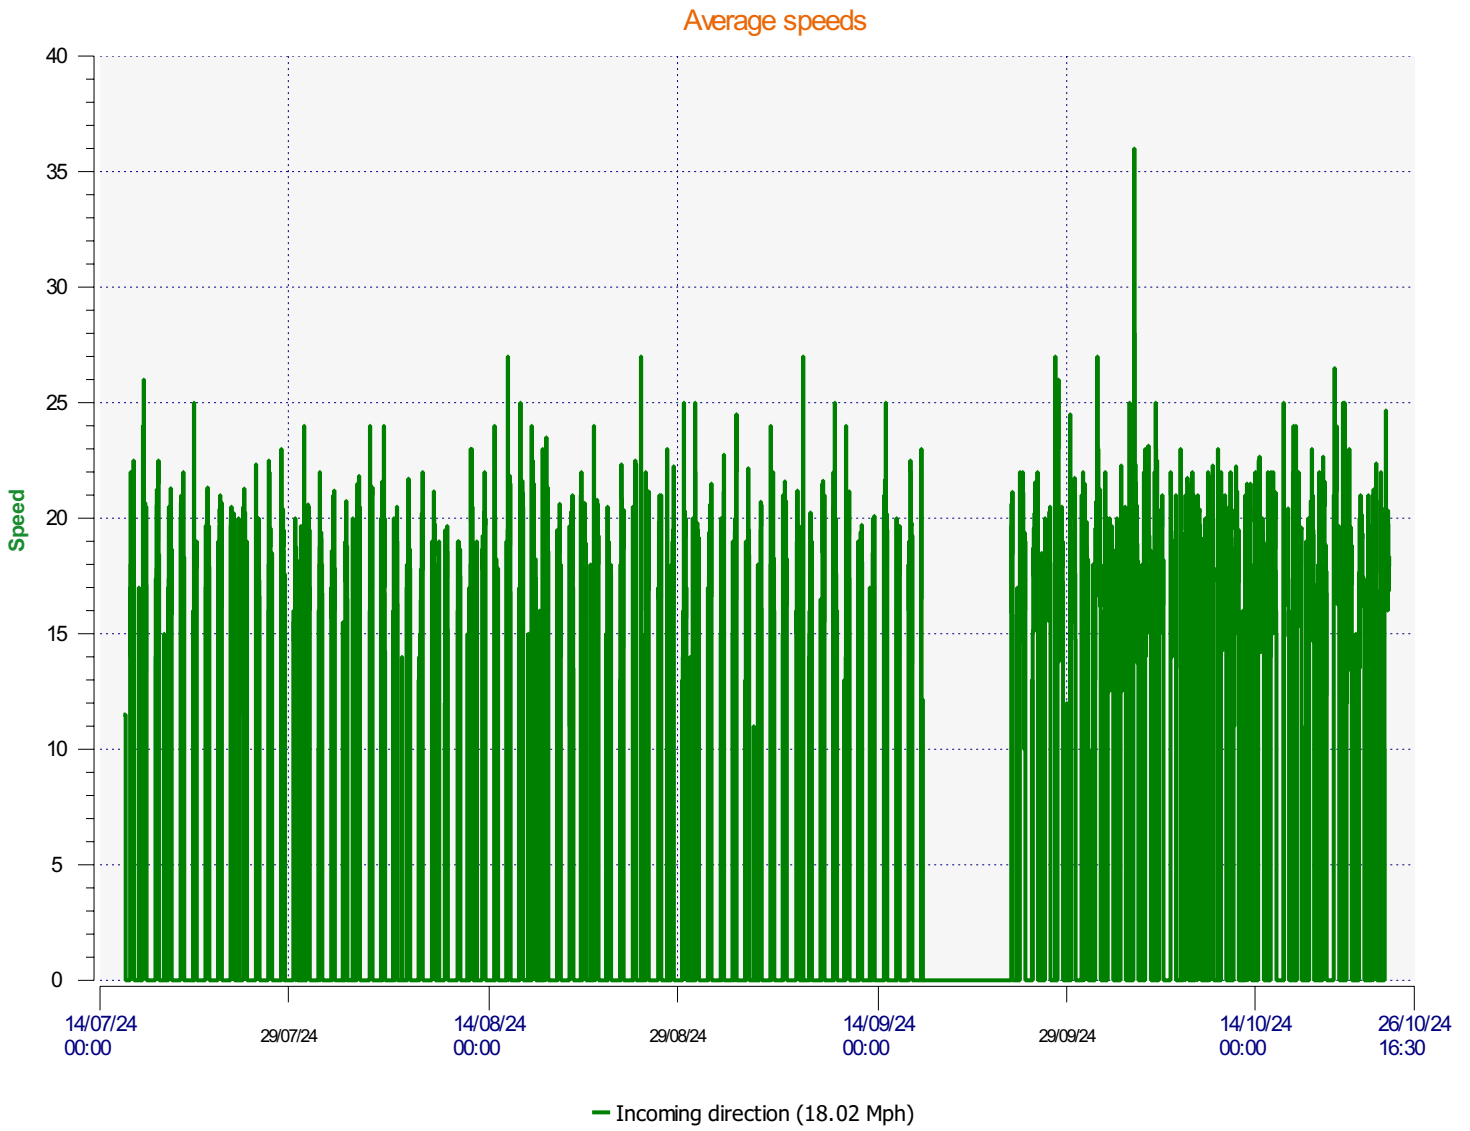

Start date: Tuesday, July 16, 2024 12:30 AM
End date: Thursday, October 24, 2024 4:30 PM

Location:

Comments: