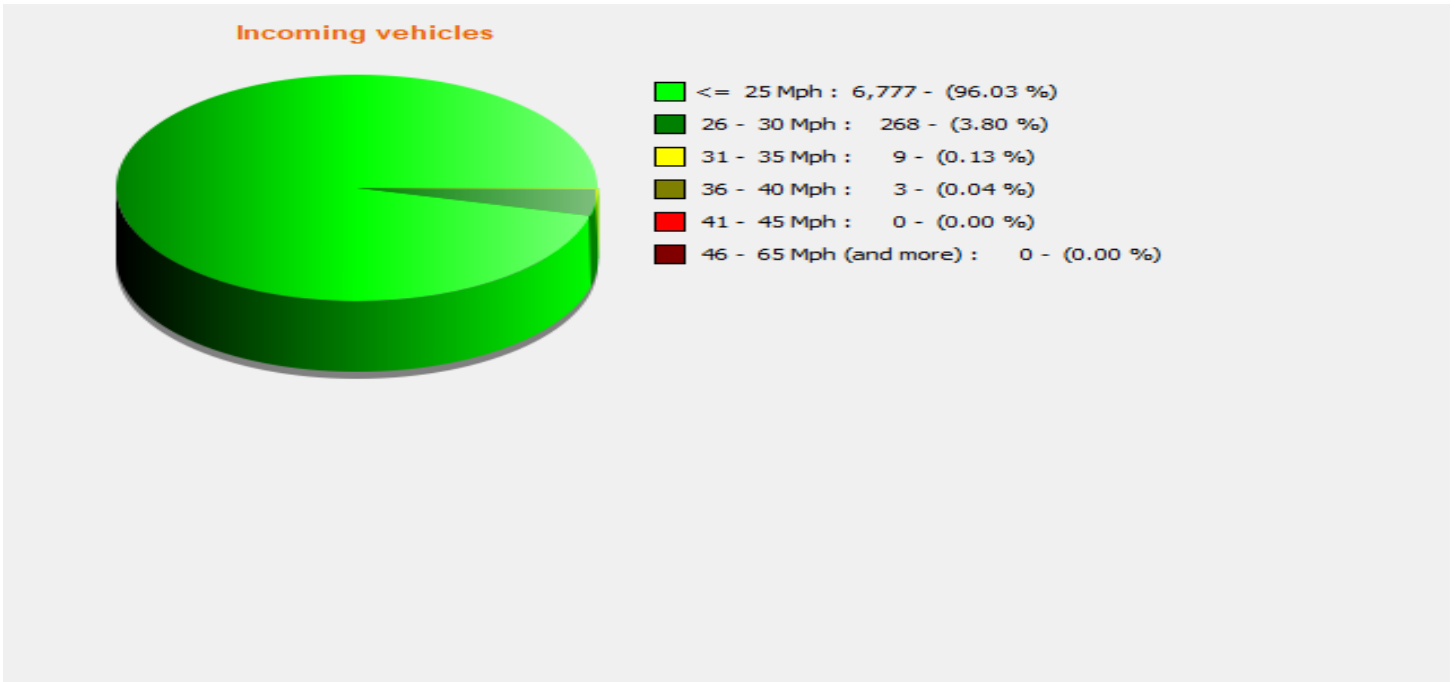

Start date: Tuesday, July 16, 2024 12:30 AM
End date: Thursday, October 24, 2024 4:30 PM

Location:

Comments: