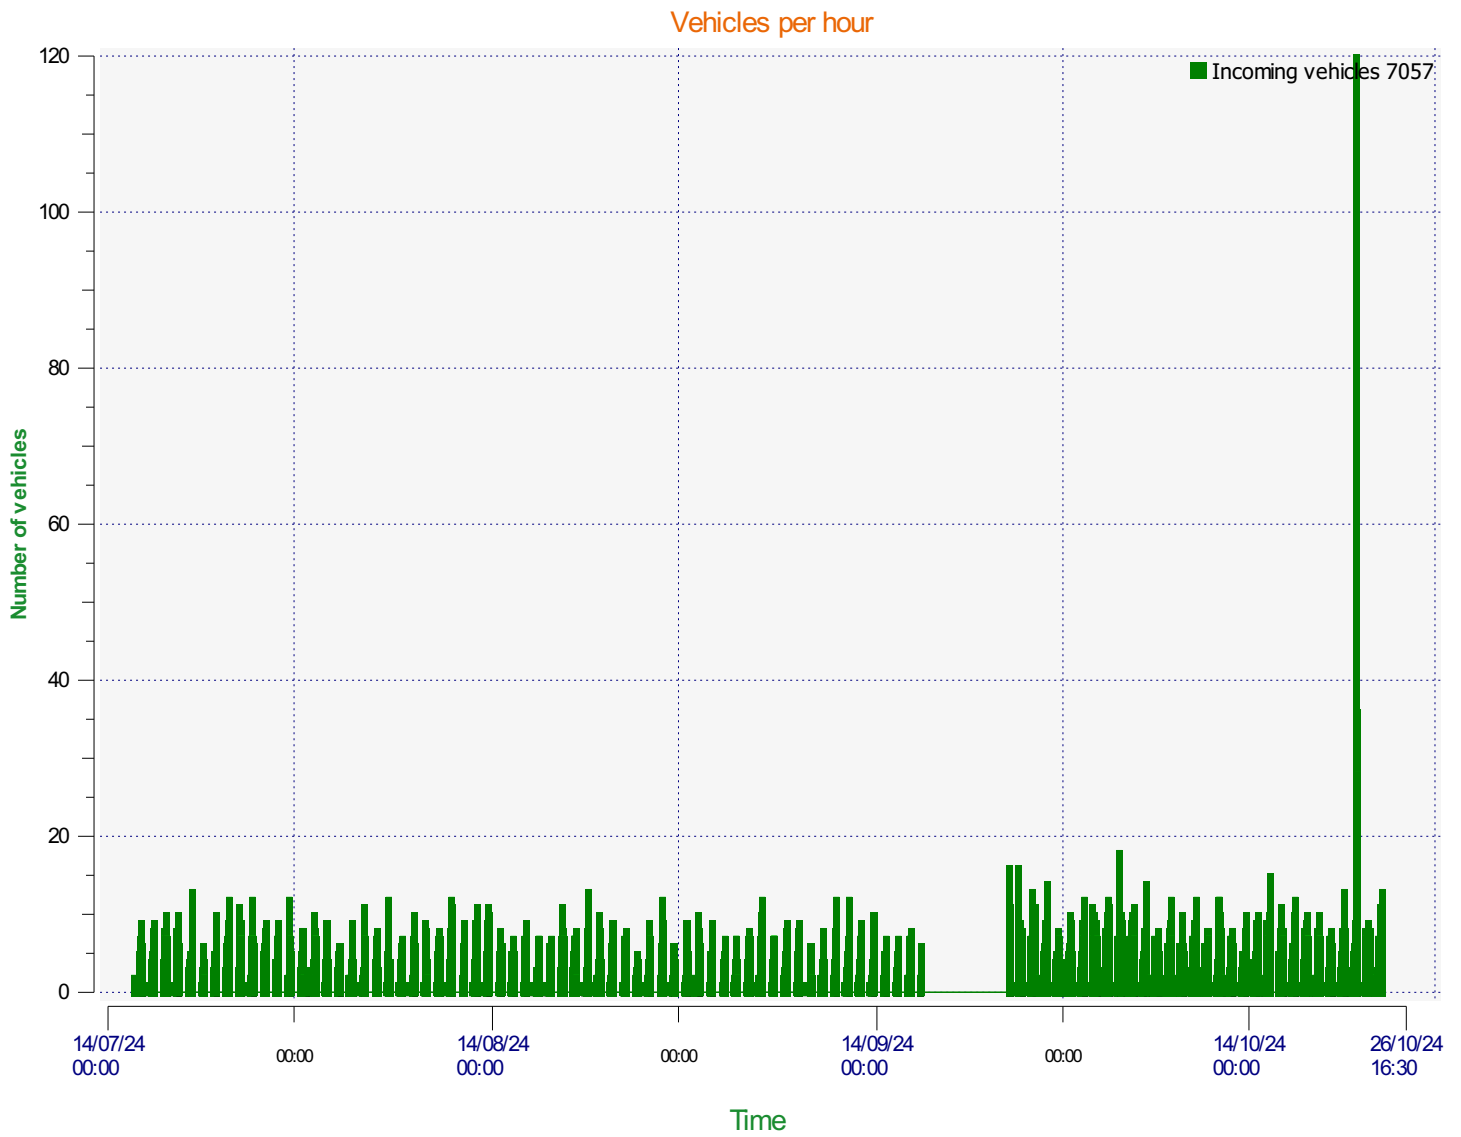

Élan Cité

DÉTECTER • INFORMER • SÉCURISER

Start date: Tuesday, July 16, 2024 12:30 AM
End date: Thursday, October 24, 2024 4:30 PM

Location:

Comments:

Start date: Tuesday, July 16, 2024 12:30 AM
End date: Thursday, October 24, 2024 4:30 PM

Location:

Comments:

Start date: Tuesday, July 16, 2024 12:30 AM
End date: Thursday, October 24, 2024 4:30 PM

Location:

Comments:

Start date: Tuesday, July 16, 2024 12:30 AM
End date: Thursday, October 24, 2024 4:30 PM

Location:

Comments:

Speed percentiles (incoming)

V30: 15.00Mph **V50:** 17.00Mph **V85:** 22.00Mph

Start date: Tuesday, July 16, 2024 12:30 AM
End date: Thursday, October 24, 2024 4:30 PM

Location:

Comments: