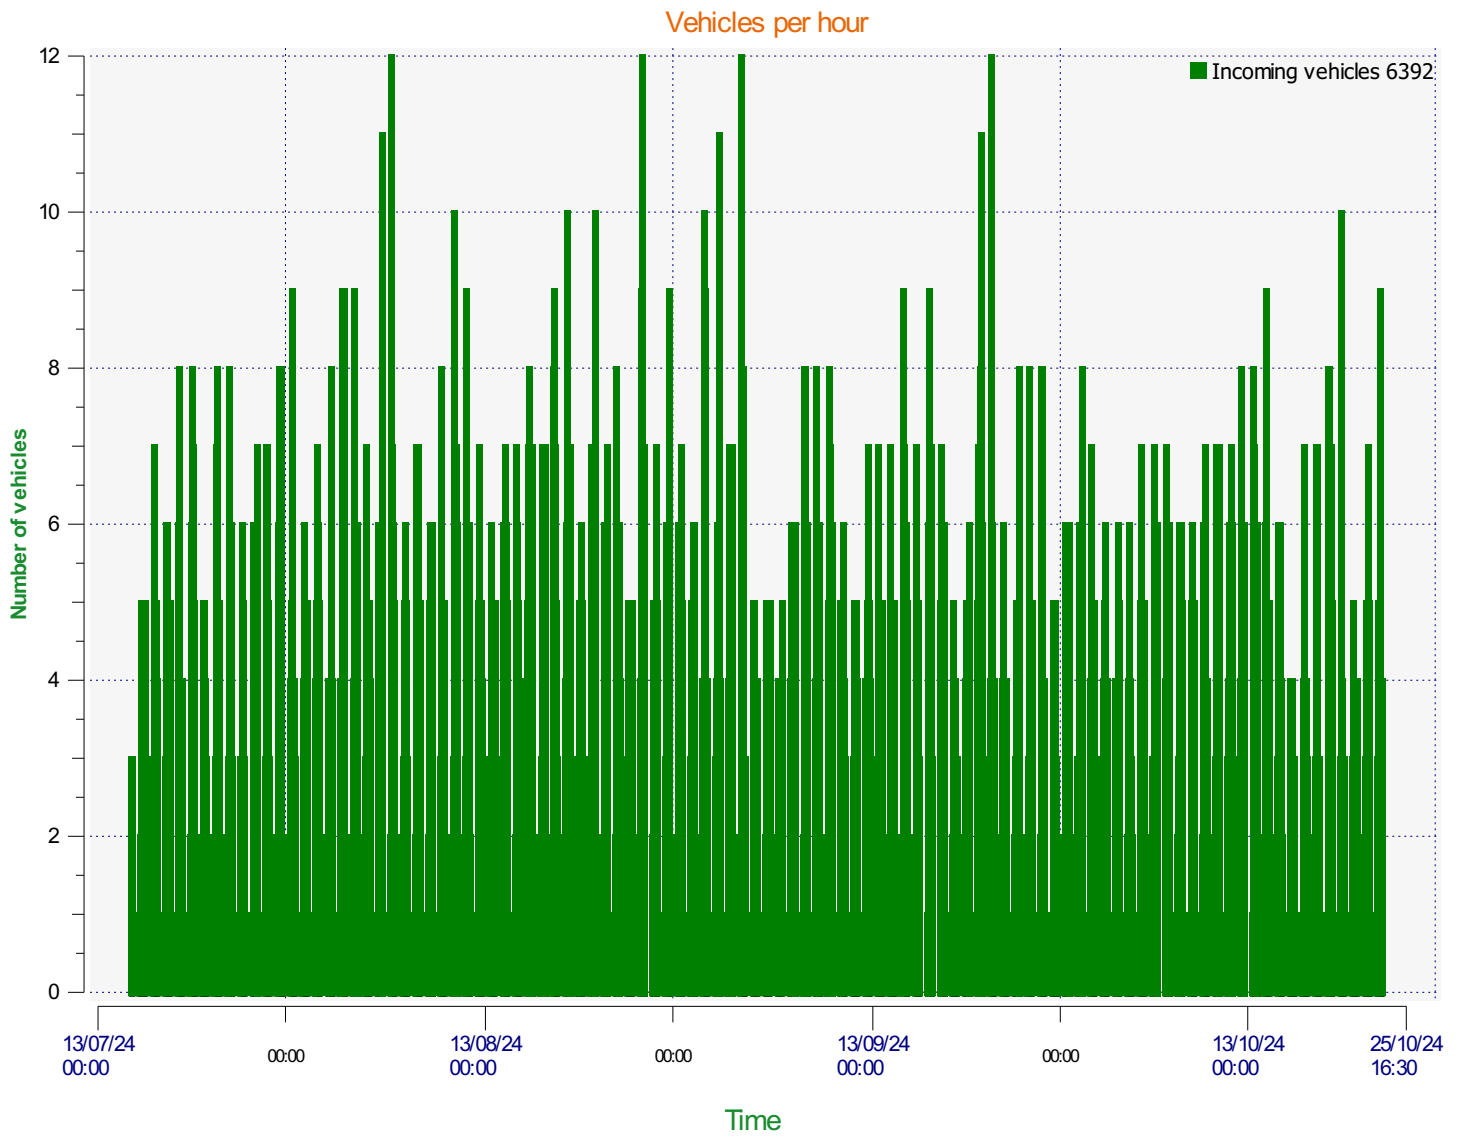

Location:

Comments:

Start date: Monday, July 15, 2024 2:00 PM
End date: Wednesday, October 23, 2024 4:30 PM

Location:

Comments:

Start date: Monday, July 15, 2024 2:00 PM
End date: Wednesday, October 23, 2024 4:30 PM

Location:

Comments:

Speed percentiles (incoming)

V30: 12.00Mph **V50:** 14.00Mph **V85:** 19.00Mph

Start date: Monday, July 15, 2024 2:00 PM
End date: Wednesday, October 23, 2024 4:30 PM

Location:

Comments:

Speed percentile(outgoing)

V30: 0.00Mph **V50:** 0.00Mph **V85:** 0.00Mph

Start date: Monday, July 15, 2024 2:00 PM
End date: Wednesday, October 23, 2024 4:30 PM

Location:

Comments: