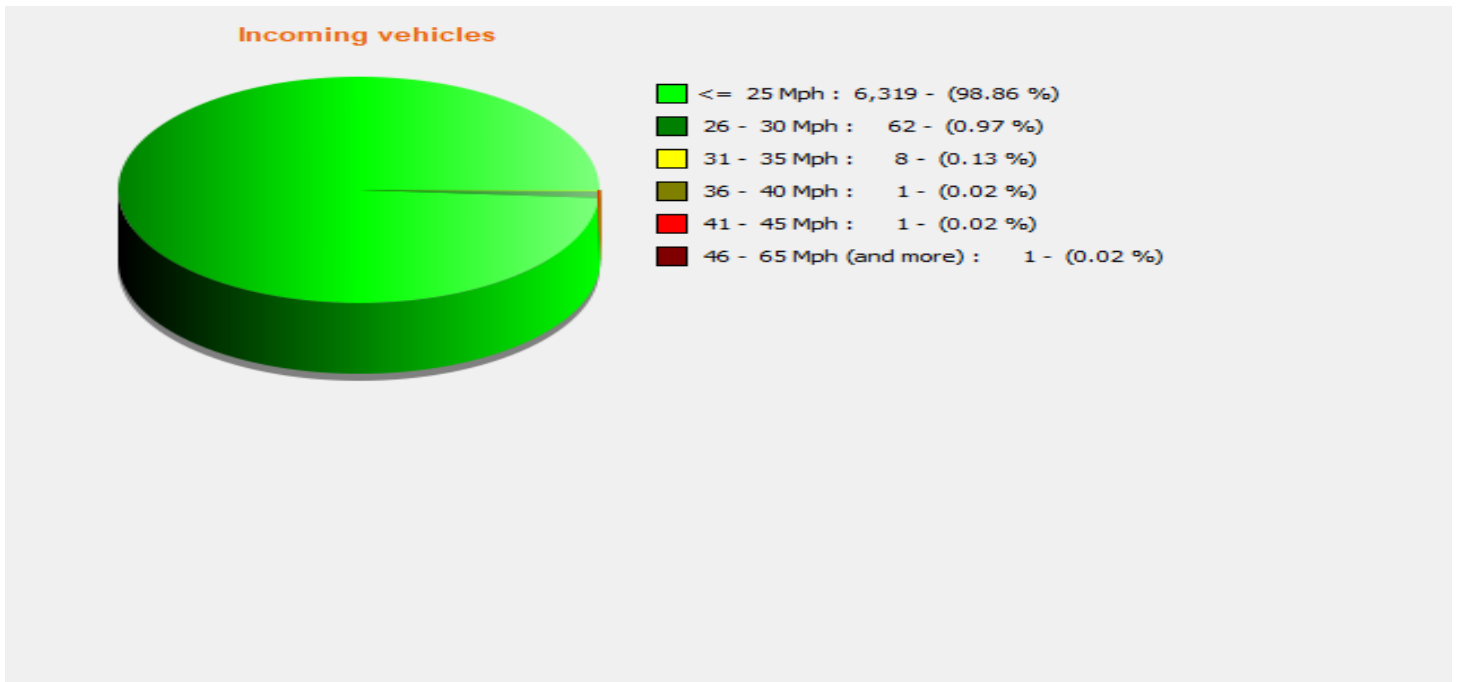

Start date: Monday, July 15, 2024 2:00 PM
End date: Wednesday, October 23, 2024 4:30 PM

Location:

Comments: