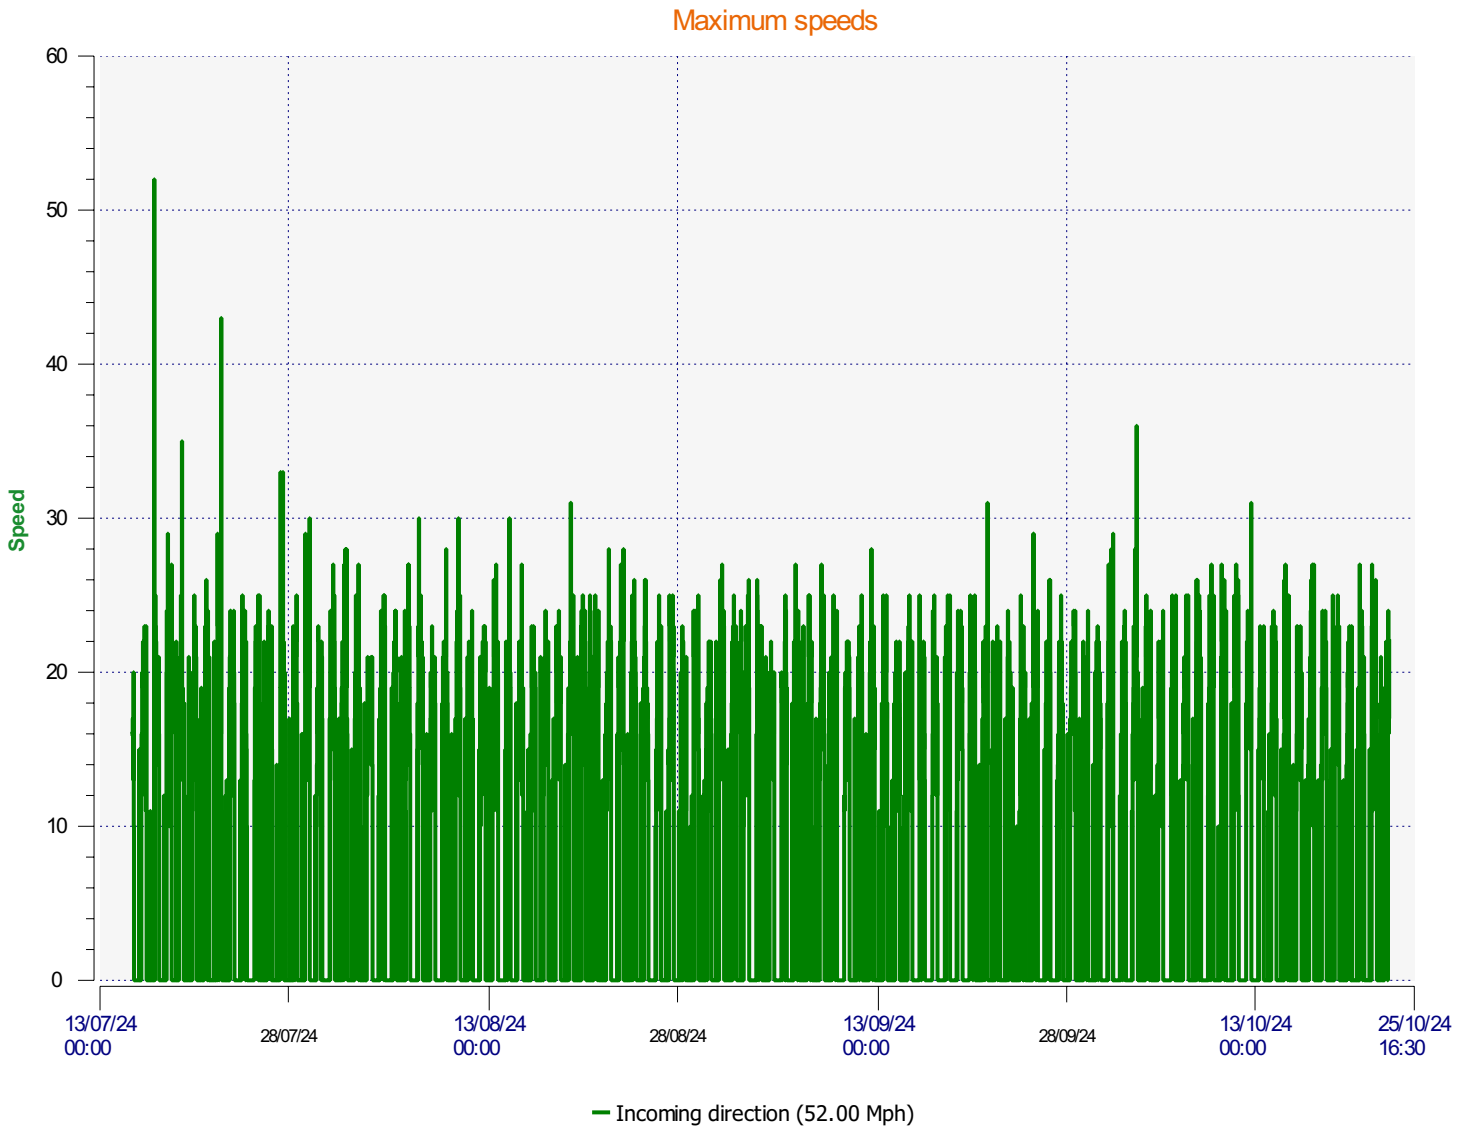

Location:

Comments:

Start date: Monday, July 15, 2024 2:00 PM
End date: Wednesday, October 23, 2024 4:30 PM

Location:

Comments:

Start date: Monday, July 15, 2024 2:00 PM
End date: Wednesday, October 23, 2024 4:30 PM

Location:

Comments:

Speed percentiles (incoming)

V30: 12.00Mph **V50:** 14.00Mph **V85:** 19.00Mph

Start date: Monday, July 15, 2024 2:00 PM
End date: Wednesday, October 23, 2024 4:30 PM

Location:

Comments:

Speed percentile(outgoing)

V30: 0.00Mph **V50:** 0.00Mph **V85:** 0.00Mph

Start date: Monday, July 15, 2024 2:00 PM
End date: Wednesday, October 23, 2024 4:30 PM

Location:

Comments: