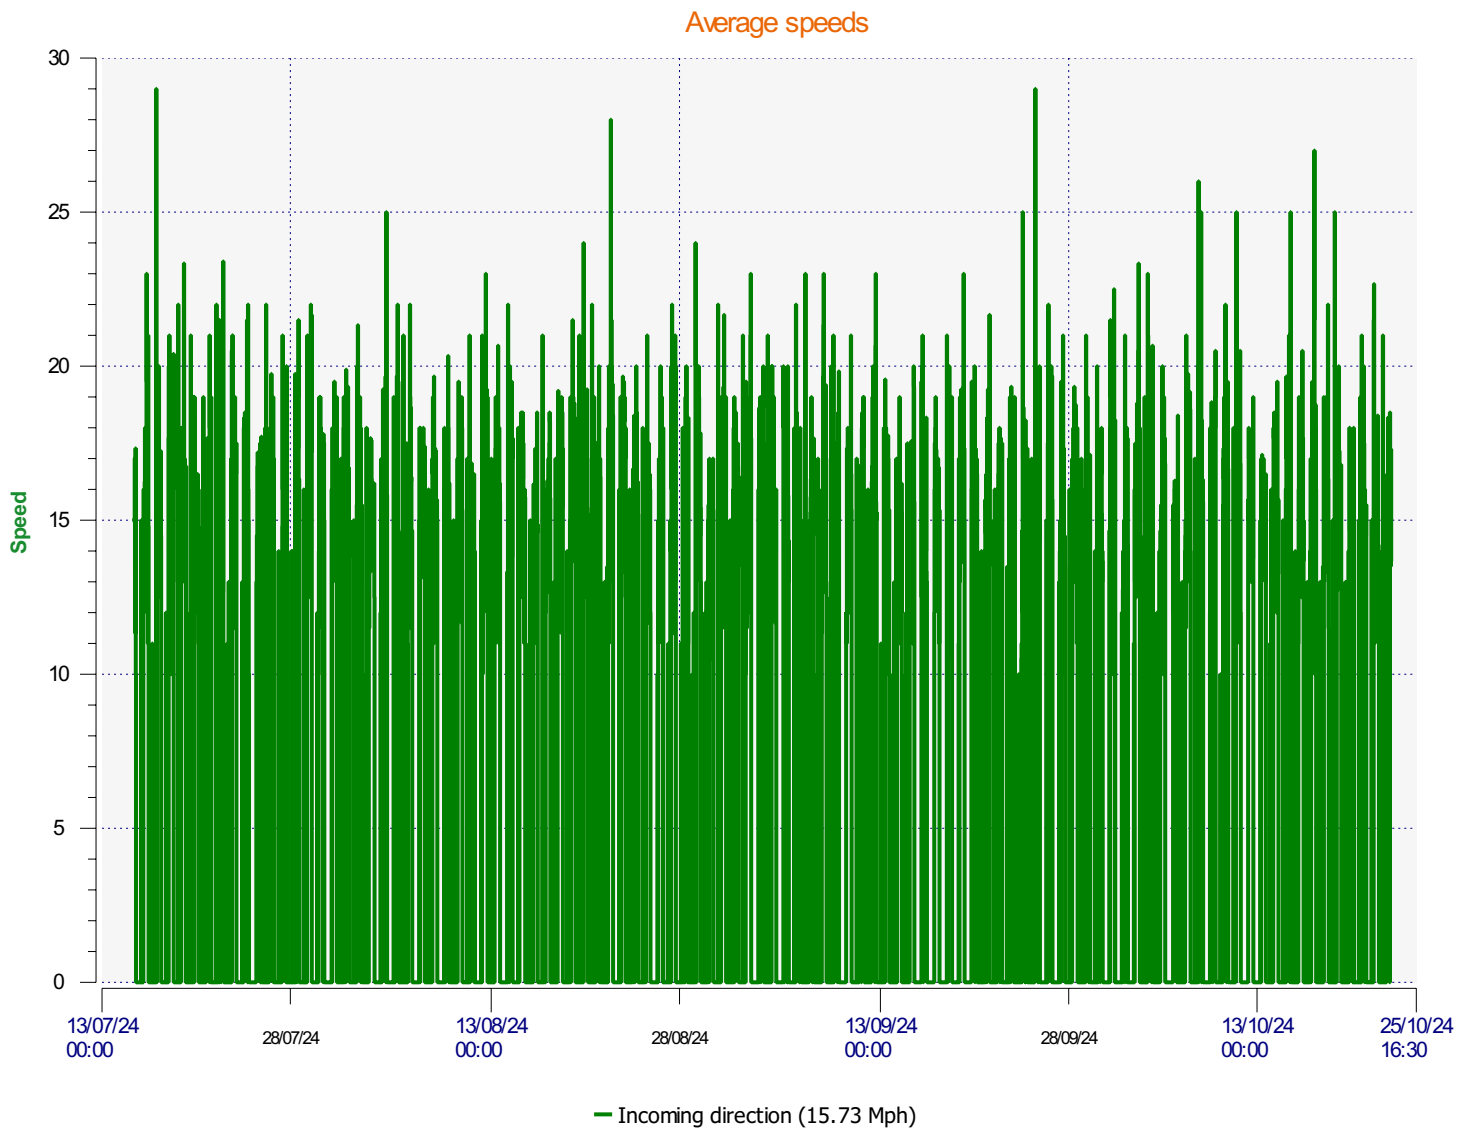

Start date: Monday, July 15, 2024 2:00 PM
End date: Wednesday, October 23, 2024 4:30 PM

Location:

Comments: