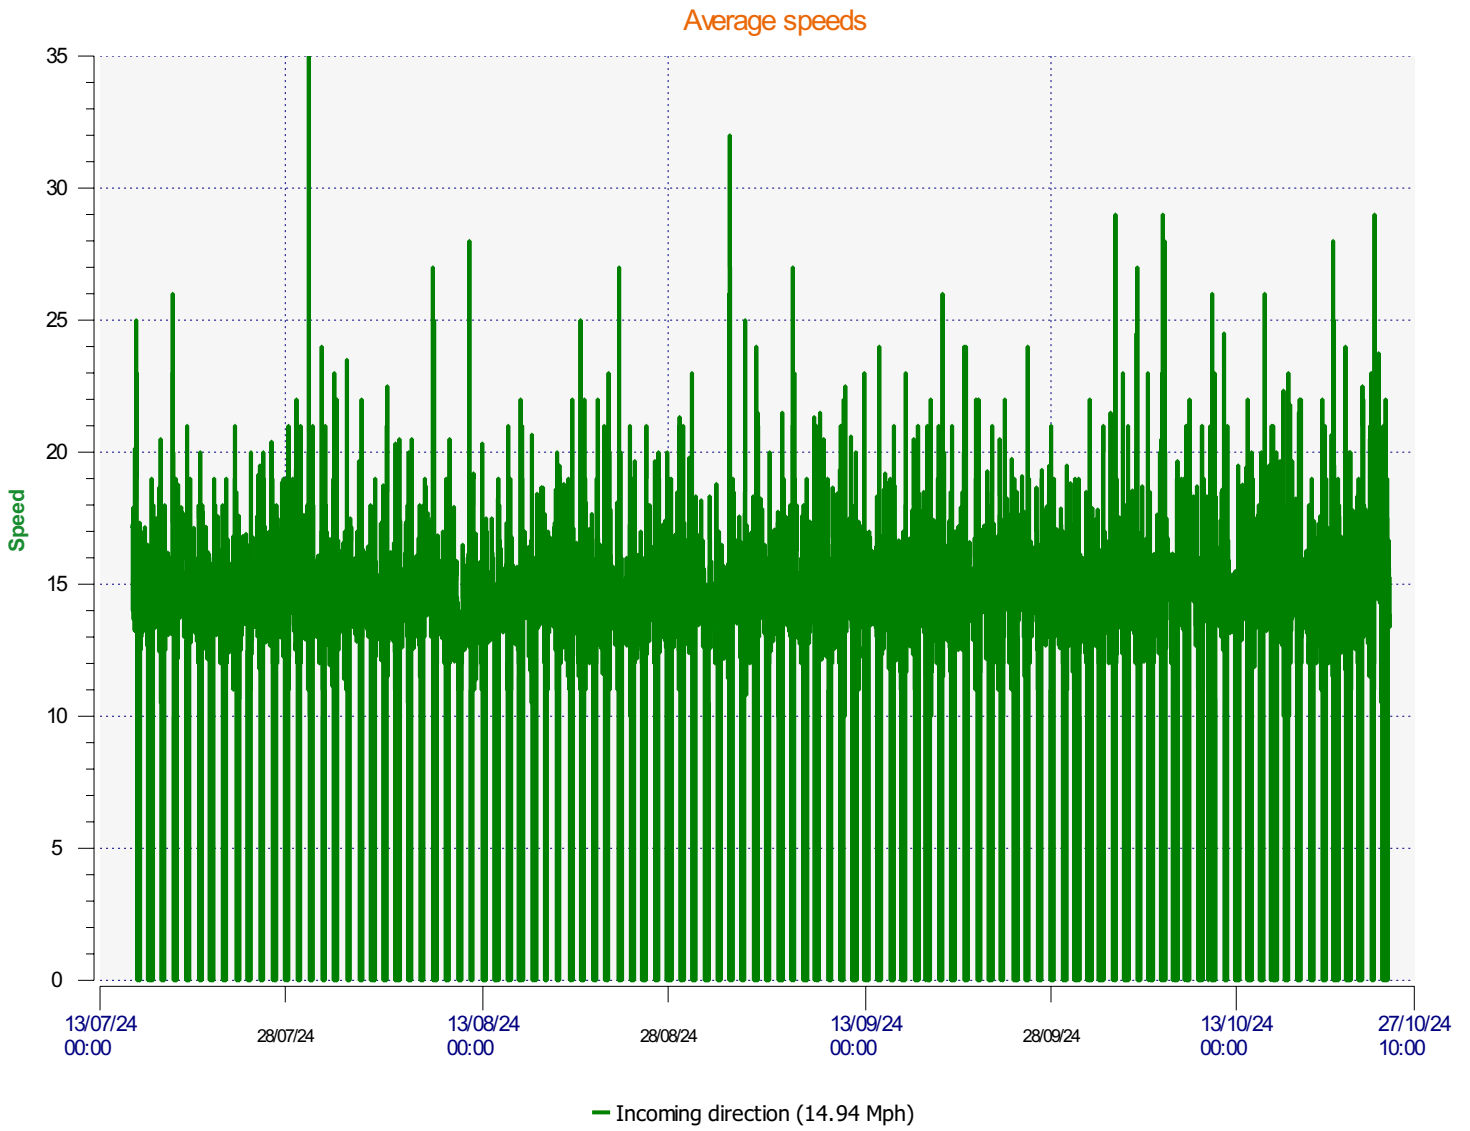

# Élan Cité

DÉTECTER • INFORMER • SÉCURISER

---

**Start date:** Monday, July 15, 2024 3:00 PM  
**End date:** Friday, October 25, 2024 10:30 AM

**Location:**

**Comments:**

---

**Start date:** Monday, July 15, 2024 3:00 PM  
**End date:** Friday, October 25, 2024 10:30 AM

**Location:**

**Comments:**

**Start date:** Monday, July 15, 2024 3:00 PM  
**End date:** Friday, October 25, 2024 10:30 AM

**Location:**

**Comments:**

**Start date:** Monday, July 15, 2024 3:00 PM  
**End date:** Friday, October 25, 2024 10:30 AM

**Location:**

**Comments:**

**Start date:** Monday, July 15, 2024 3:00 PM  
**End date:** Friday, October 25, 2024 10:30 AM

**Location:**

**Comments:**

---

**Start date:** Monday, July 15, 2024 3:00 PM  
**End date:** Friday, October 25, 2024 10:30 AM

**Location:**

**Comments:**

---

**Speed percentiles (incoming)**

**V30:** 11.00Mph **V50:** 13.00Mph **V85:** 18.00Mph

**Start date:** Monday, July 15, 2024 3:00 PM  
**End date:** Friday, October 25, 2024 10:30 AM