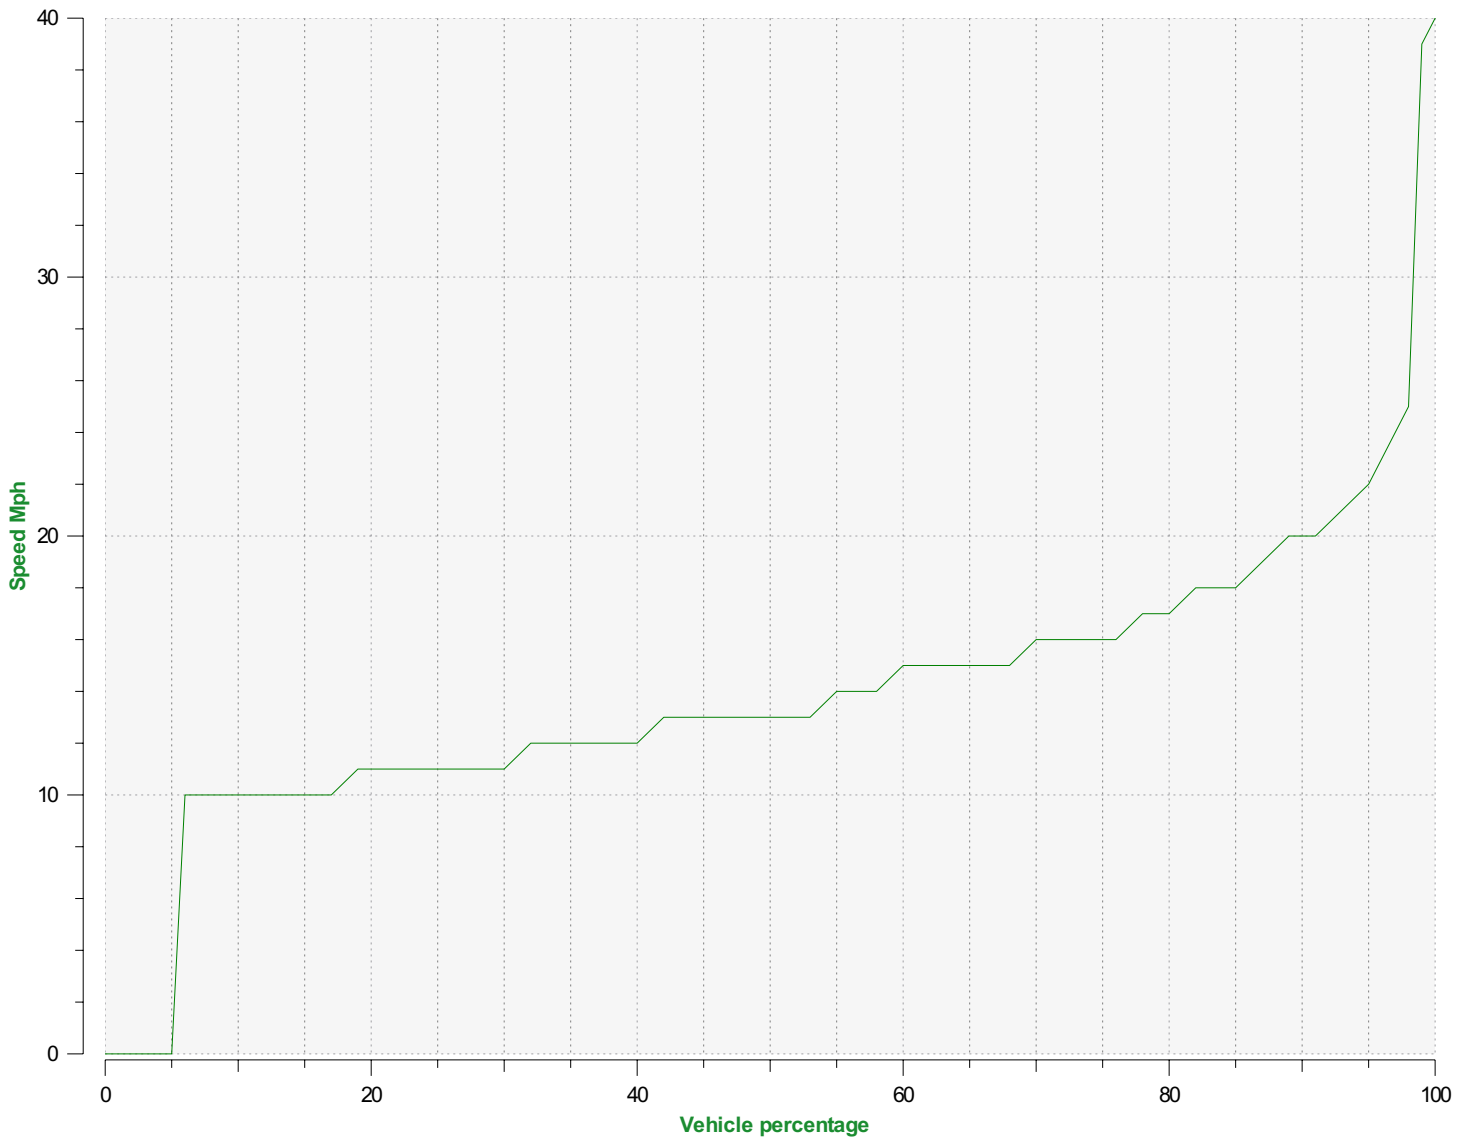

**Location:**

**Comments:**

**Start date:** Monday, July 15, 2024 3:00 PM  
**End date:** Friday, October 25, 2024 10:30 AM

**Location:**

**Comments:**

**Start date:** Monday, July 15, 2024 3:00 PM  
**End date:** Friday, October 25, 2024 10:30 AM

**Location:**

**Comments:**

**Start date:** Monday, July 15, 2024 3:00 PM  
**End date:** Friday, October 25, 2024 10:30 AM

**Location:**

**Comments:**

---

**Start date:** Monday, July 15, 2024 3:00 PM  
**End date:** Friday, October 25, 2024 10:30 AM

**Location:**

**Comments:**

---

**Speed percentiles (incoming)**

**V30:** 11.00Mph **V50:** 13.00Mph **V85:** 18.00Mph

**Start date:** Monday, July 15, 2024 3:00 PM  
**End date:** Friday, October 25, 2024 10:30 AM

**Location:**

**Comments:**

**Speed percentile(outgoing)**

**V30:** 0.00Mph    **V50:** 0.00Mph    **V85:** 0.00Mph

**Start date:** Monday, July 15, 2024 3:00 PM  
**End date:** Friday, October 25, 2024 10:30 AM