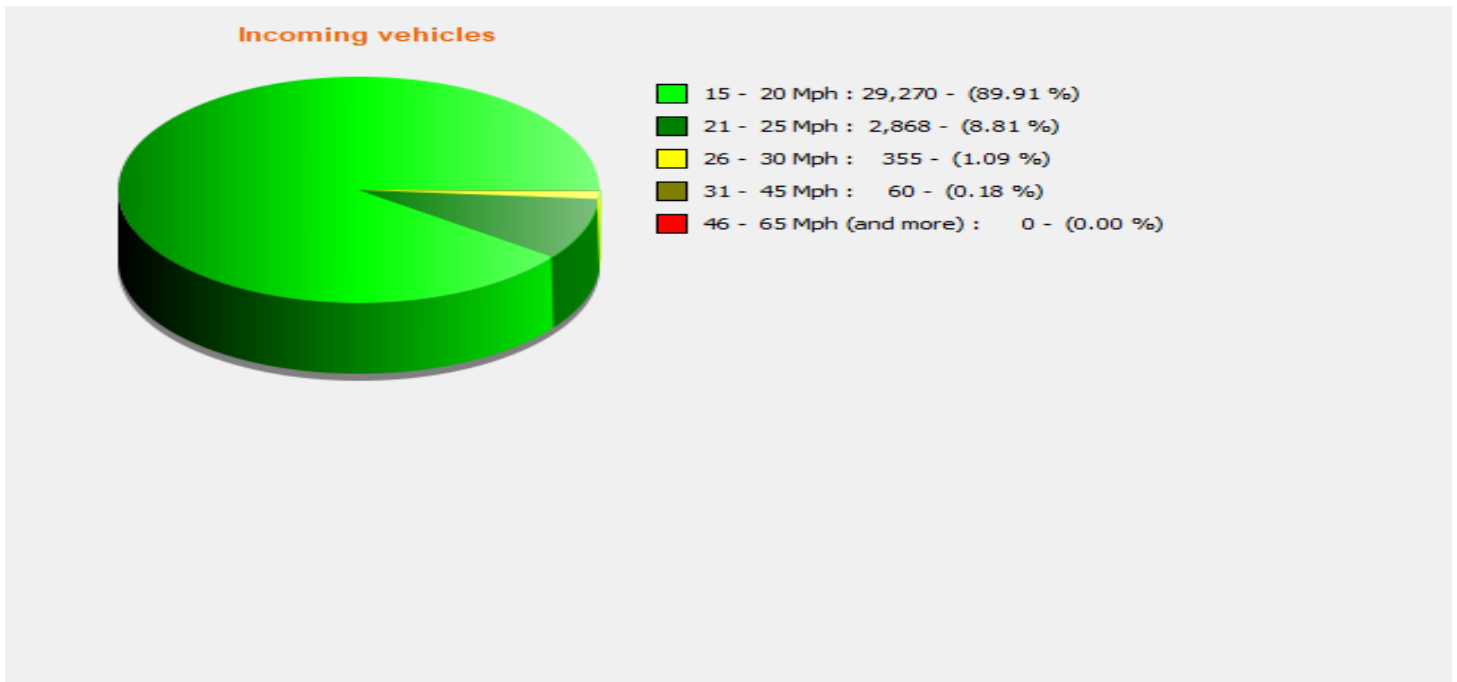

Start date: Monday, July 15, 2024 3:00 PM
End date: Friday, October 25, 2024 10:30 AM

Location:

Comments: