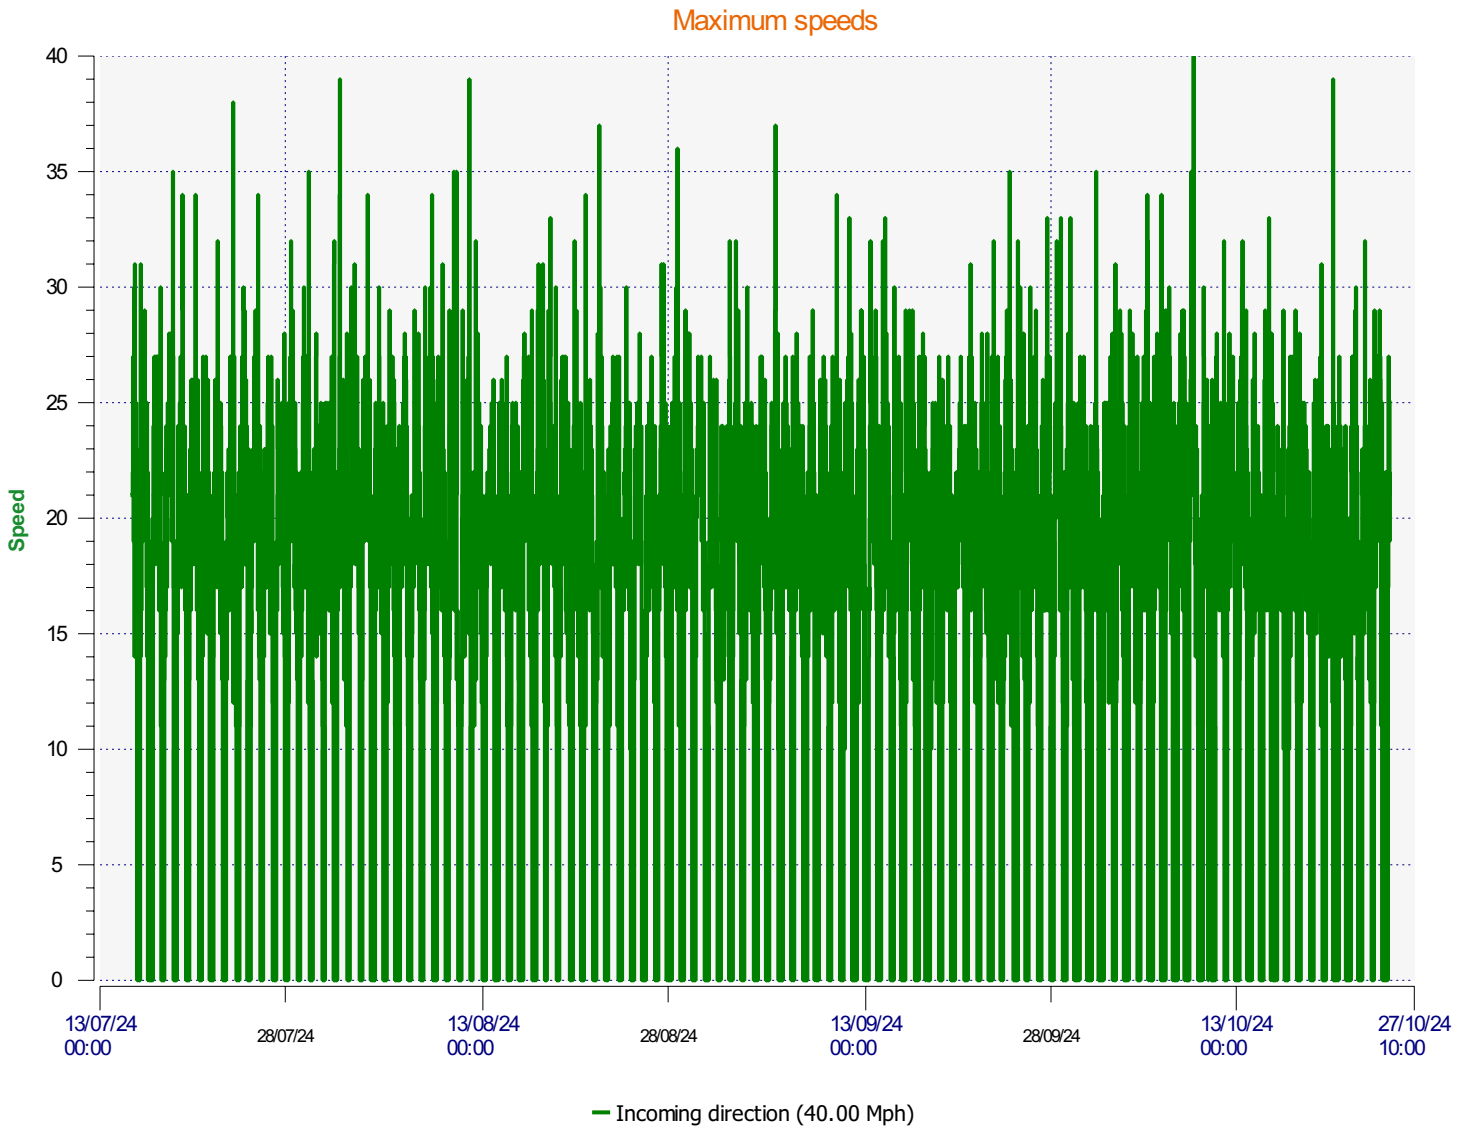

# Élan Cité

DÉTECTER • INFORMER • SÉCURISER

---

**Start date:** Monday, July 15, 2024 3:00 PM  
**End date:** Friday, October 25, 2024 10:30 AM

**Location:**

**Comments:**

---

**Start date:** Monday, July 15, 2024 3:00 PM  
**End date:** Friday, October 25, 2024 10:30 AM

**Location:**

**Comments:**

**Start date:** Monday, July 15, 2024 3:00 PM  
**End date:** Friday, October 25, 2024 10:30 AM

**Location:**

**Comments:**

**Start date:** Monday, July 15, 2024 3:00 PM  
**End date:** Friday, October 25, 2024 10:30 AM

**Location:**

**Comments:**

---

**Speed percentiles (incoming)**

**V30:** 11.00Mph **V50:** 13.00Mph **V85:** 18.00Mph

**Start date:** Monday, July 15, 2024 3:00 PM  
**End date:** Friday, October 25, 2024 10:30 AM

**Location:**

**Comments:**

**Speed percentile(outgoing)**

**V30:** 0.00Mph    **V50:** 0.00Mph    **V85:** 0.00Mph

**Start date:** Monday, July 15, 2024 3:00 PM  
**End date:** Friday, October 25, 2024 10:30 AM