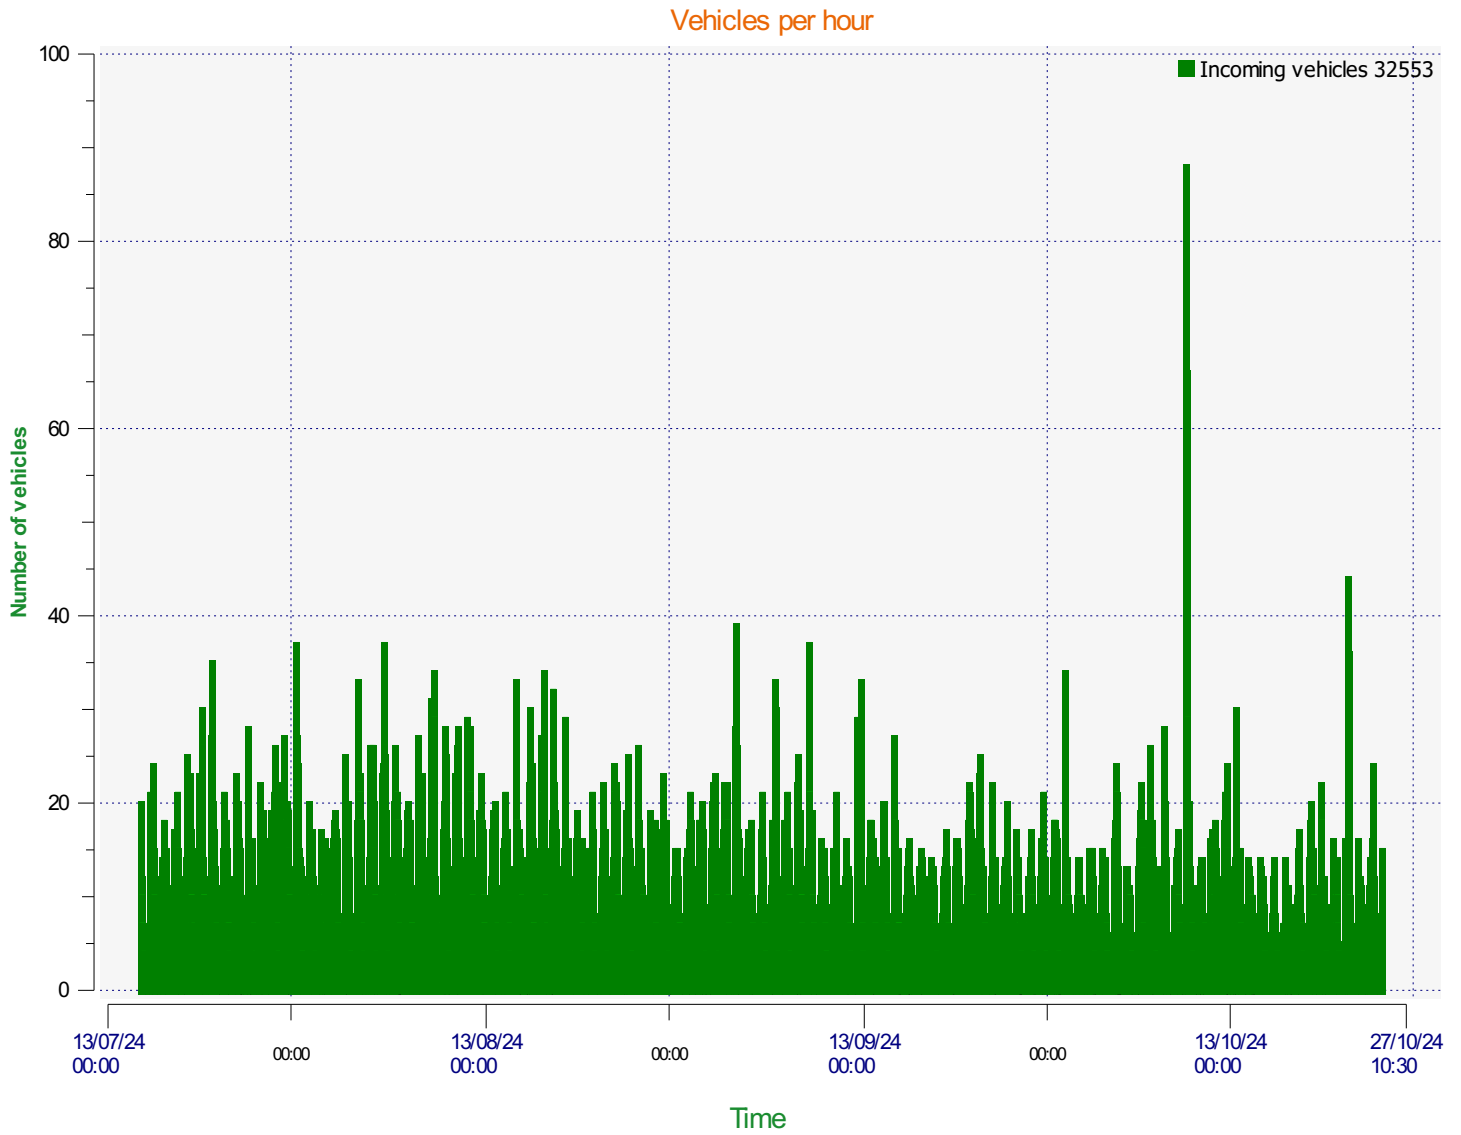

**Location:**

**Comments:**

**Start date:** Monday, July 15, 2024 3:00 PM  
**End date:** Friday, October 25, 2024 10:30 AM

**Location:**

**Comments:**

**Start date:** Monday, July 15, 2024 3:00 PM  
**End date:** Friday, October 25, 2024 10:30 AM

**Location:**

**Comments:**

**Start date:** Monday, July 15, 2024 3:00 PM  
**End date:** Friday, October 25, 2024 10:30 AM

**Location:**

**Comments:**

---

**Start date:** Monday, July 15, 2024 3:00 PM  
**End date:** Friday, October 25, 2024 10:30 AM

**Location:**

**Comments:**

---

**Speed percentiles (incoming)**

**V30:** 11.00Mph **V50:** 13.00Mph **V85:** 18.00Mph

**Start date:** Monday, July 15, 2024 3:00 PM  
**End date:** Friday, October 25, 2024 10:30 AM

**Location:**

**Comments:**

**Speed percentile(outgoing)**

**V30:** 0.00Mph    **V50:** 0.00Mph    **V85:** 0.00Mph

**Start date:** Monday, July 15, 2024 3:00 PM  
**End date:** Friday, October 25, 2024 10:30 AM