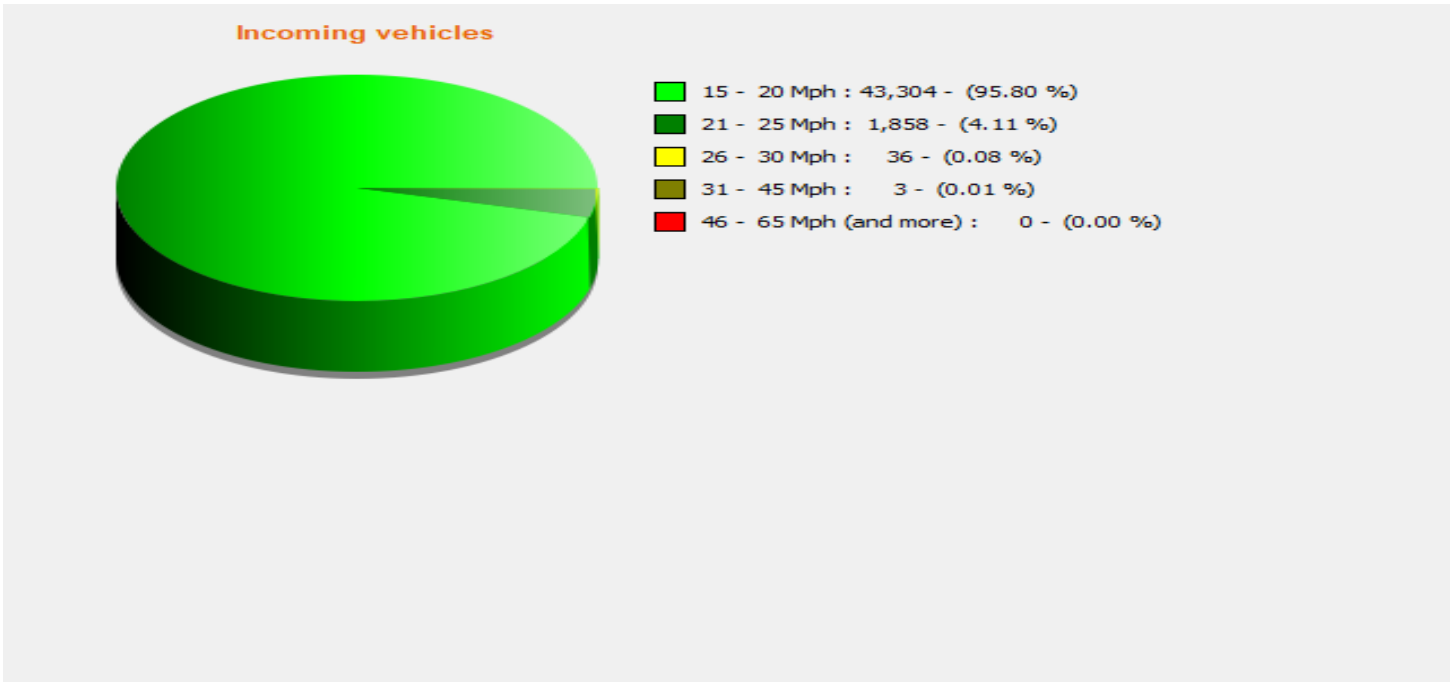

Start date: Monday, July 15, 2024 3:00 PM
End date: Friday, October 25, 2024 10:30 AM

Location:

Comments: