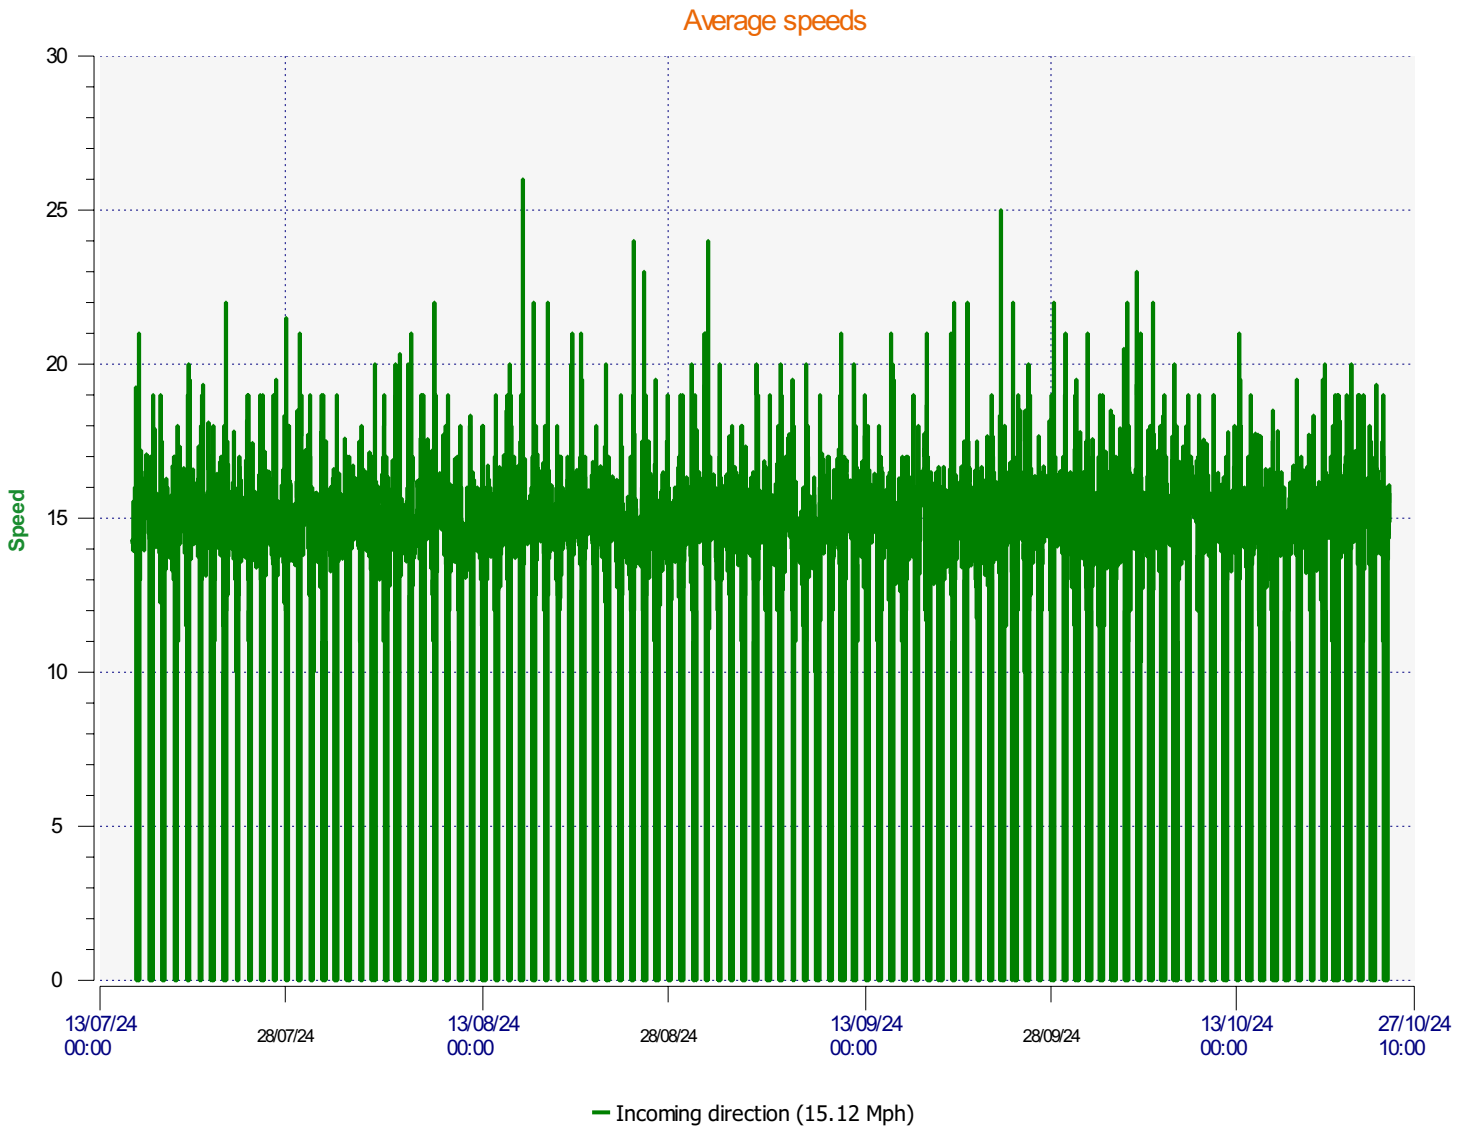

Élan Cité

DÉTECTER • INFORMER • SÉCURISER

Start date: Monday, July 15, 2024 3:00 PM
End date: Friday, October 25, 2024 10:30 AM

Location:

Comments:

Start date: Monday, July 15, 2024 3:00 PM
End date: Friday, October 25, 2024 10:30 AM

Location:

Comments:

Start date: Monday, July 15, 2024 3:00 PM
End date: Friday, October 25, 2024 10:30 AM

Location:

Comments:

Start date: Monday, July 15, 2024 3:00 PM
End date: Friday, October 25, 2024 10:30 AM

Location:

Comments:

Speed percentiles (incoming)

V30: 12.00Mph **V50:** 14.00Mph **V85:** 17.00Mph

Start date: Monday, July 15, 2024 3:00 PM
End date: Friday, October 25, 2024 10:30 AM

Location:

Comments:

Speed percentile(outgoing)