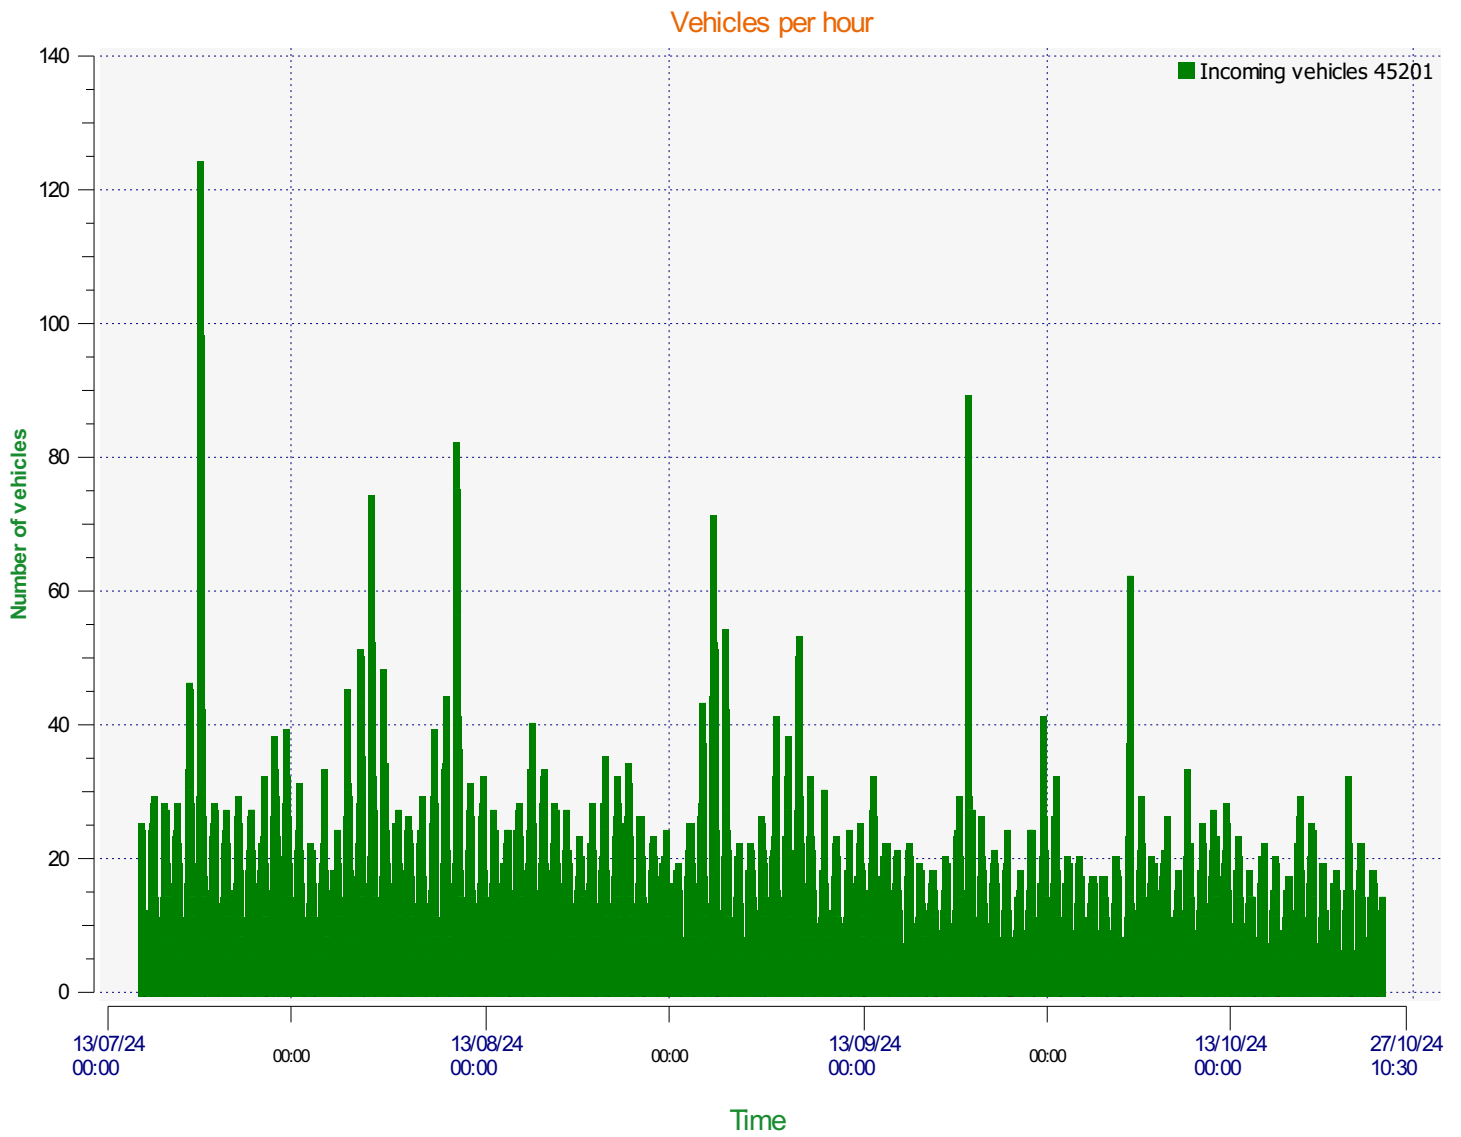

Location:

Comments:

Start date: Monday, July 15, 2024 3:00 PM
End date: Friday, October 25, 2024 10:30 AM

Location:

Comments:

Start date: Monday, July 15, 2024 3:00 PM
End date: Friday, October 25, 2024 10:30 AM

Location:

Comments:

Speed percentiles (incoming)

V30: 12.00Mph **V50:** 14.00Mph **V85:** 17.00Mph

Start date: Monday, July 15, 2024 3:00 PM
End date: Friday, October 25, 2024 10:30 AM

Location:

Comments:

Speed percentile(outgoing)

V30: 0.00Mph **V50:** 0.00Mph **V85:** 0.00Mph

Start date: Monday, July 15, 2024 3:00 PM
End date: Friday, October 25, 2024 10:30 AM

Location:

Comments: