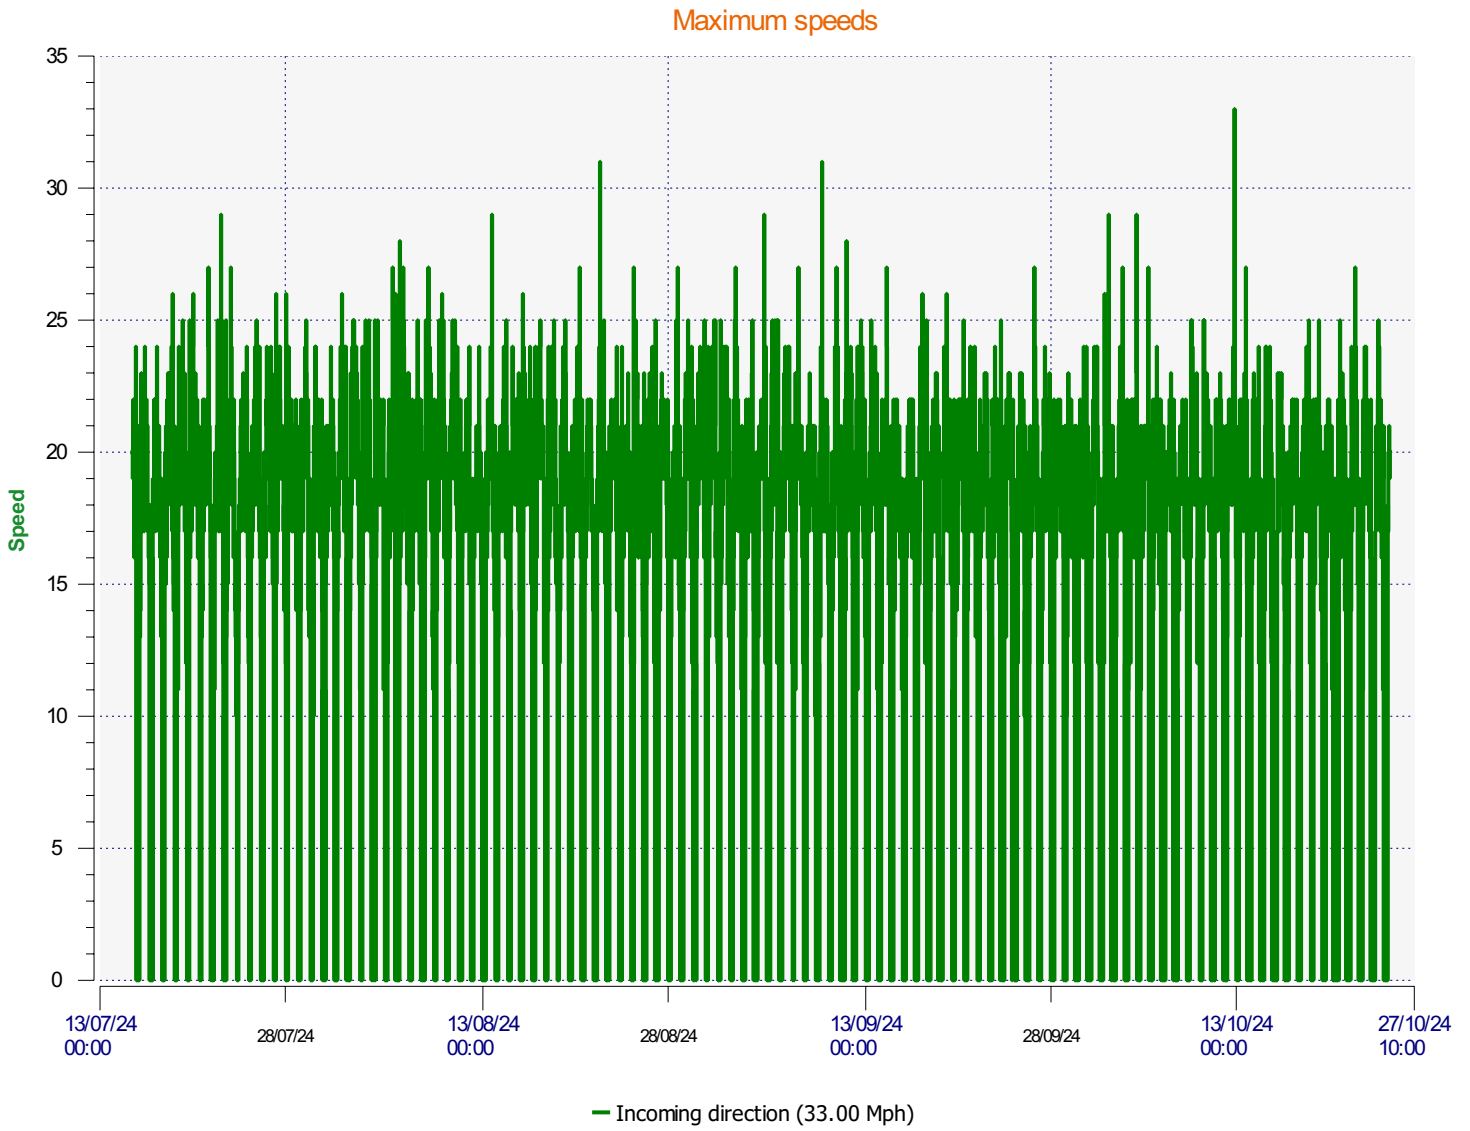

Élan Cité

DÉTECTER • INFORMER • SÉCURISER

Start date: Monday, July 15, 2024 3:00 PM
End date: Friday, October 25, 2024 10:30 AM

Location:

Comments:

Start date: Monday, July 15, 2024 3:00 PM
End date: Friday, October 25, 2024 10:30 AM

Location:

Comments:

Start date: Monday, July 15, 2024 3:00 PM
End date: Friday, October 25, 2024 10:30 AM

Location:

Comments:

Start date: Monday, July 15, 2024 3:00 PM
End date: Friday, October 25, 2024 10:30 AM

Location:

Comments:

Speed percentiles (incoming)

V30: 12.00Mph **V50:** 14.00Mph **V85:** 17.00Mph

Start date: Monday, July 15, 2024 3:00 PM
End date: Friday, October 25, 2024 10:30 AM

Location:

Comments:

Speed percentile(outgoing)

V30: 0.00Mph **V50:** 0.00Mph **V85:** 0.00Mph

Start date: Monday, July 15, 2024 3:00 PM
End date: Friday, October 25, 2024 10:30 AM

Location:

Comments: