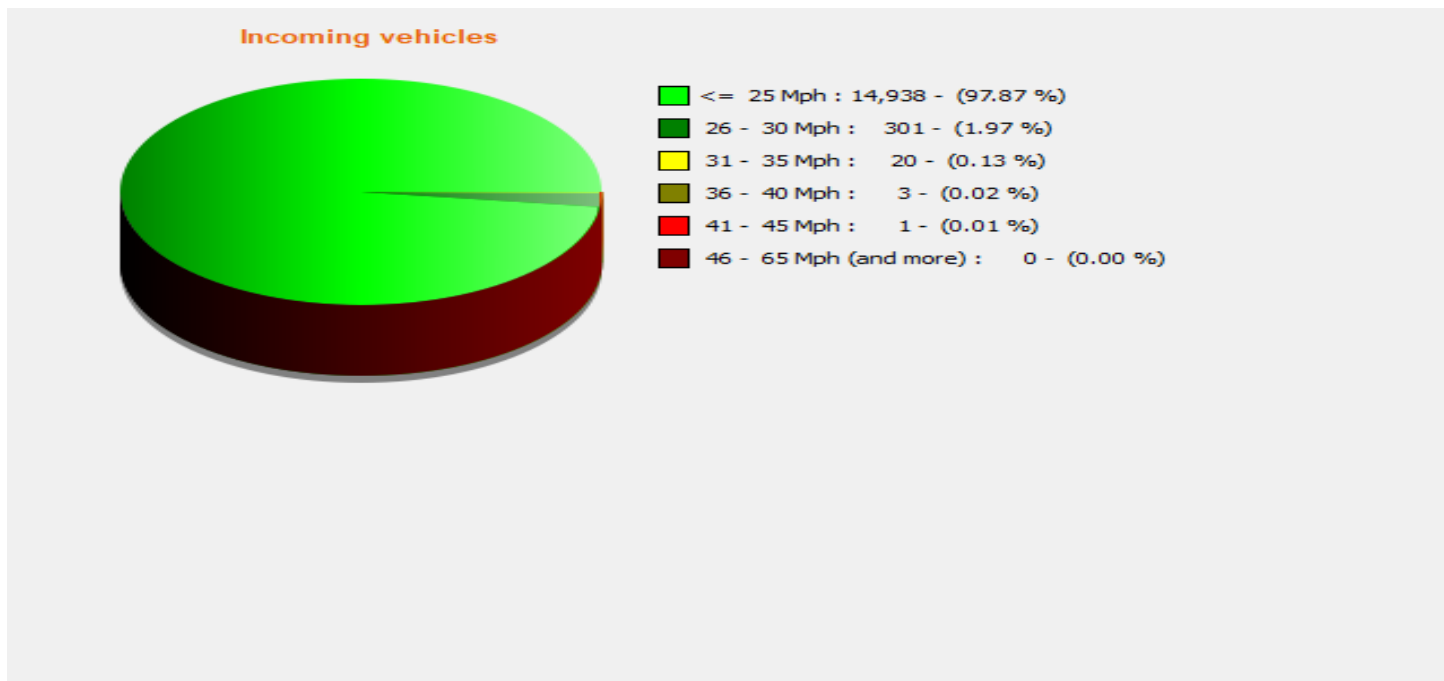

Start date: Monday, July 15, 2024 2:30 PM
End date: Thursday, October 24, 2024 3:00 PM

Location:

Comments: