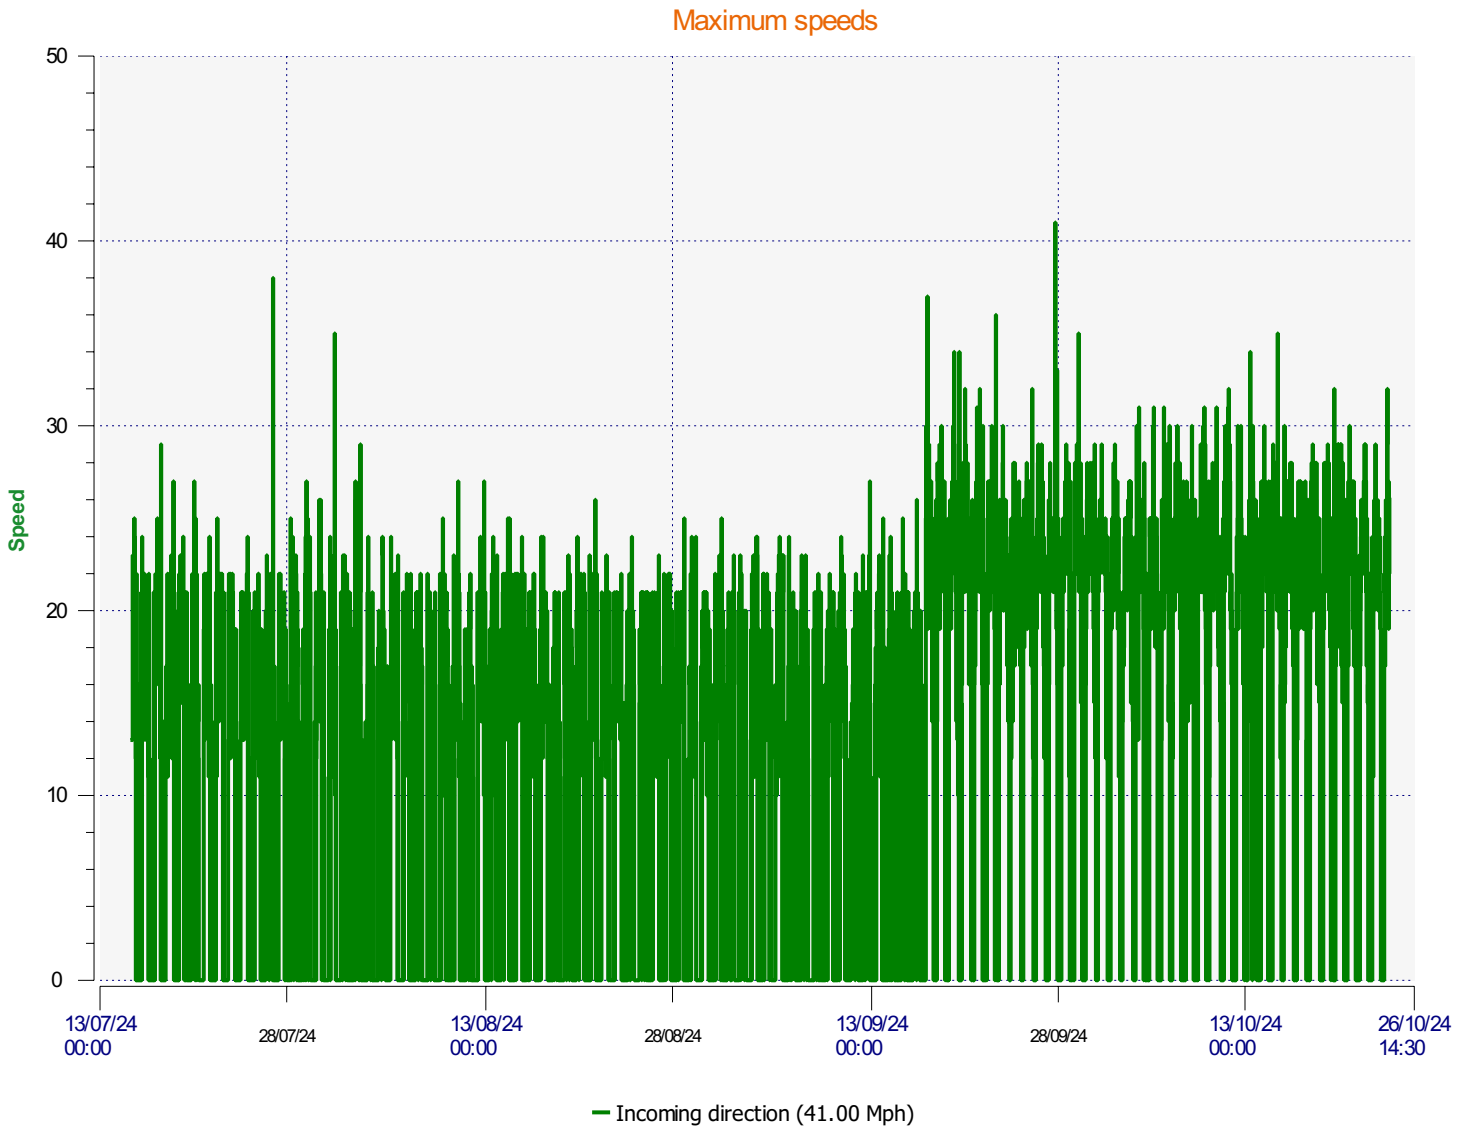

Location:

Comments:

Start date: Monday, July 15, 2024 2:30 PM
End date: Thursday, October 24, 2024 3:00 PM

Location:

Comments:

Start date: Monday, July 15, 2024 2:30 PM
End date: Thursday, October 24, 2024 3:00 PM

Location:

Comments:

Speed percentiles (incoming)

V30: 14.00Mph **V50:** 16.00Mph **V85:** 21.00Mph

Start date: Monday, July 15, 2024 2:30 PM
End date: Thursday, October 24, 2024 3:00 PM

Location:

Comments:

Speed percentile(outgoing)

V30: 0.00Mph **V50:** 0.00Mph **V85:** 0.00Mph

Start date: Monday, July 15, 2024 2:30 PM
End date: Thursday, October 24, 2024 3:00 PM

Location:

Comments: