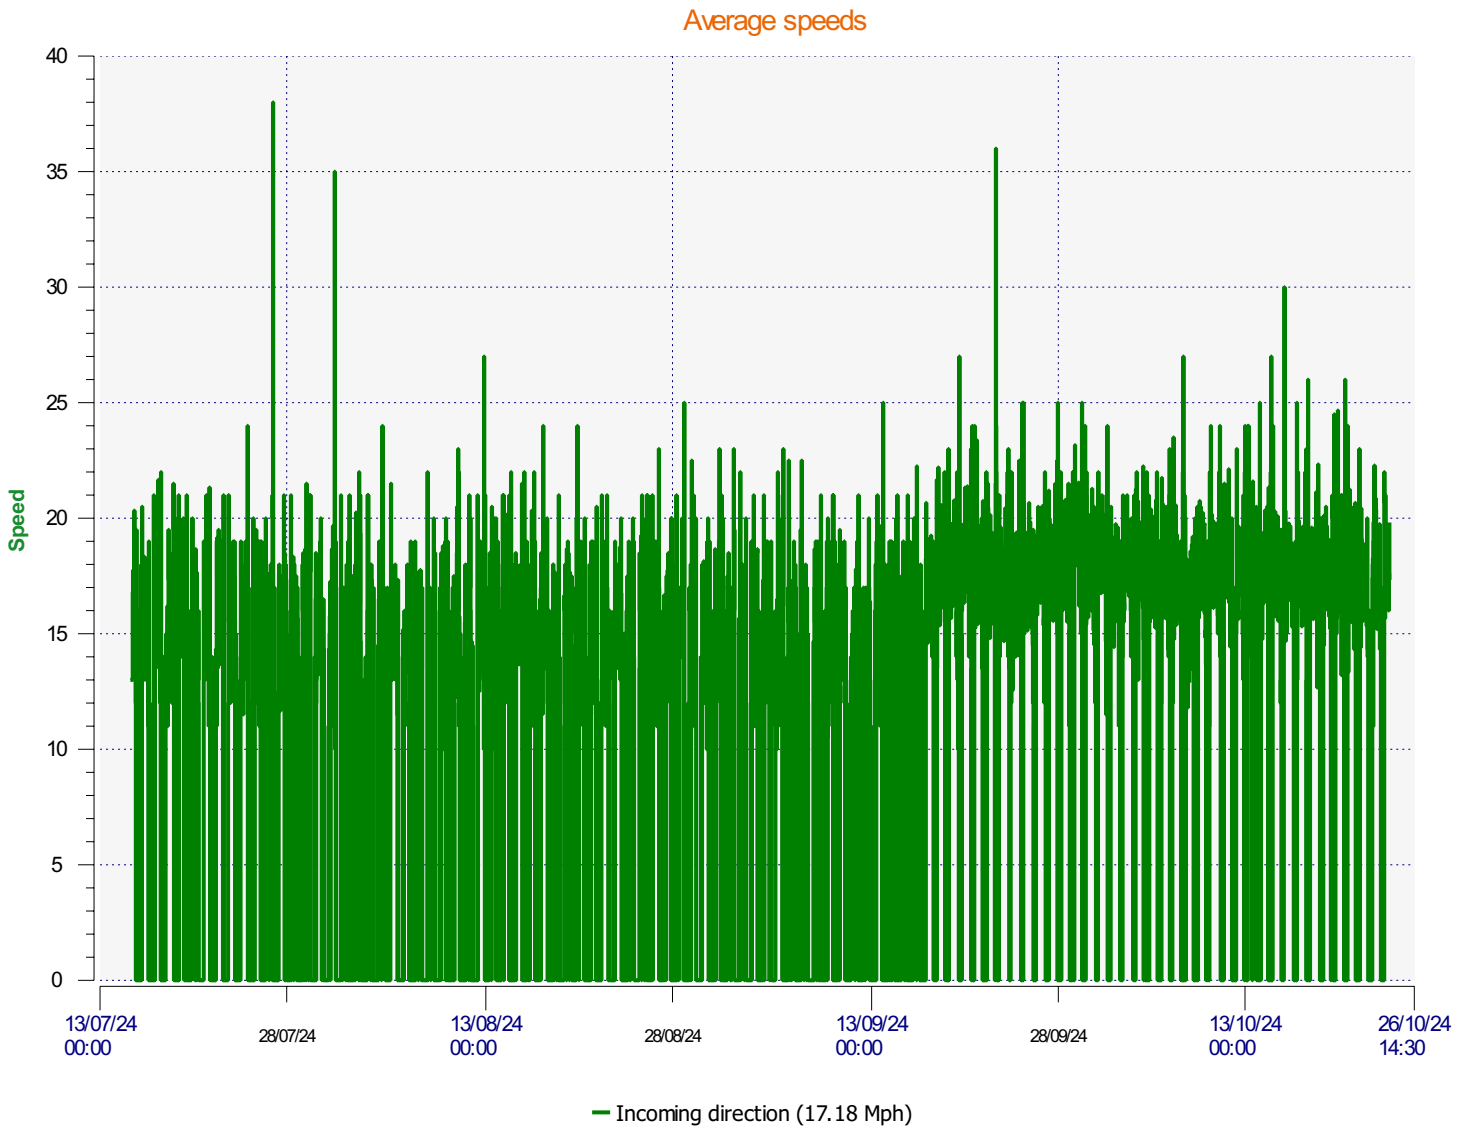

Start date: Monday, July 15, 2024 2:30 PM
End date: Thursday, October 24, 2024 3:00 PM

Location:

Comments: