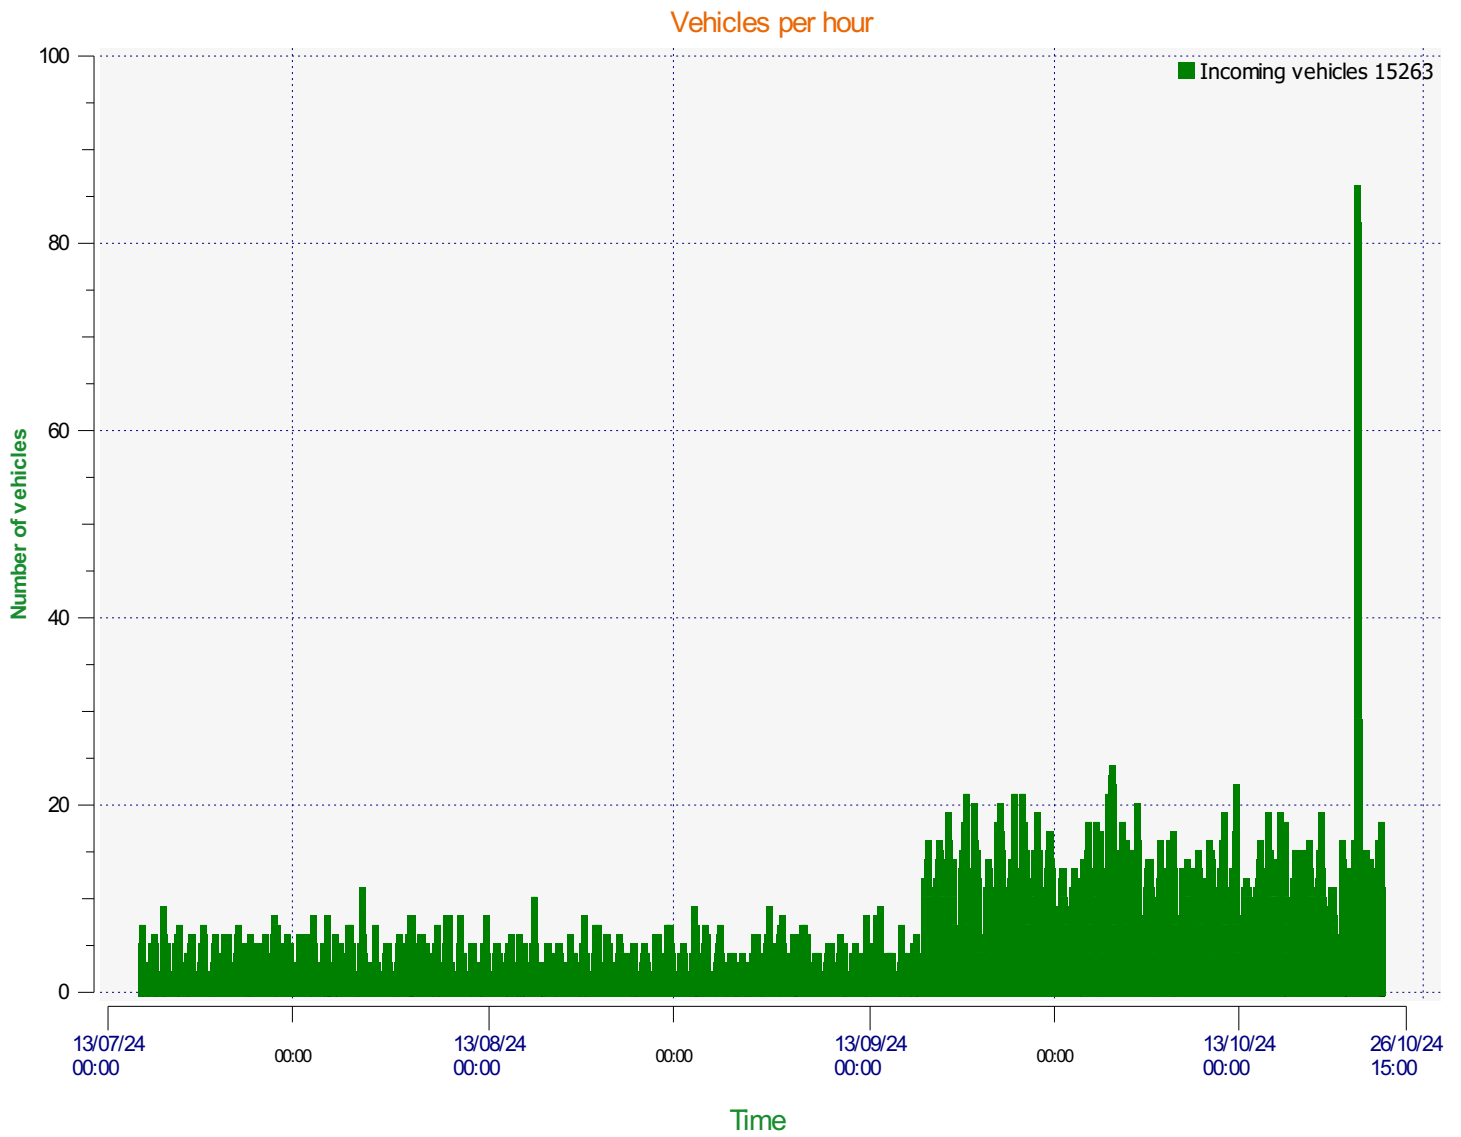

Location:

Comments:

Start date: Monday, July 15, 2024 2:30 PM
End date: Thursday, October 24, 2024 3:00 PM

Location:

Comments:

Start date: Monday, July 15, 2024 2:30 PM
End date: Thursday, October 24, 2024 3:00 PM

Location:

Comments:

Speed percentiles (incoming)

V30: 14.00Mph **V50:** 16.00Mph **V85:** 21.00Mph

Start date: Monday, July 15, 2024 2:30 PM
End date: Thursday, October 24, 2024 3:00 PM

Location:

Comments:

Speed percentile(outgoing)

V30: 0.00Mph **V50:** 0.00Mph **V85:** 0.00Mph

Start date: Monday, July 15, 2024 2:30 PM
End date: Thursday, October 24, 2024 3:00 PM

Location:

Comments: