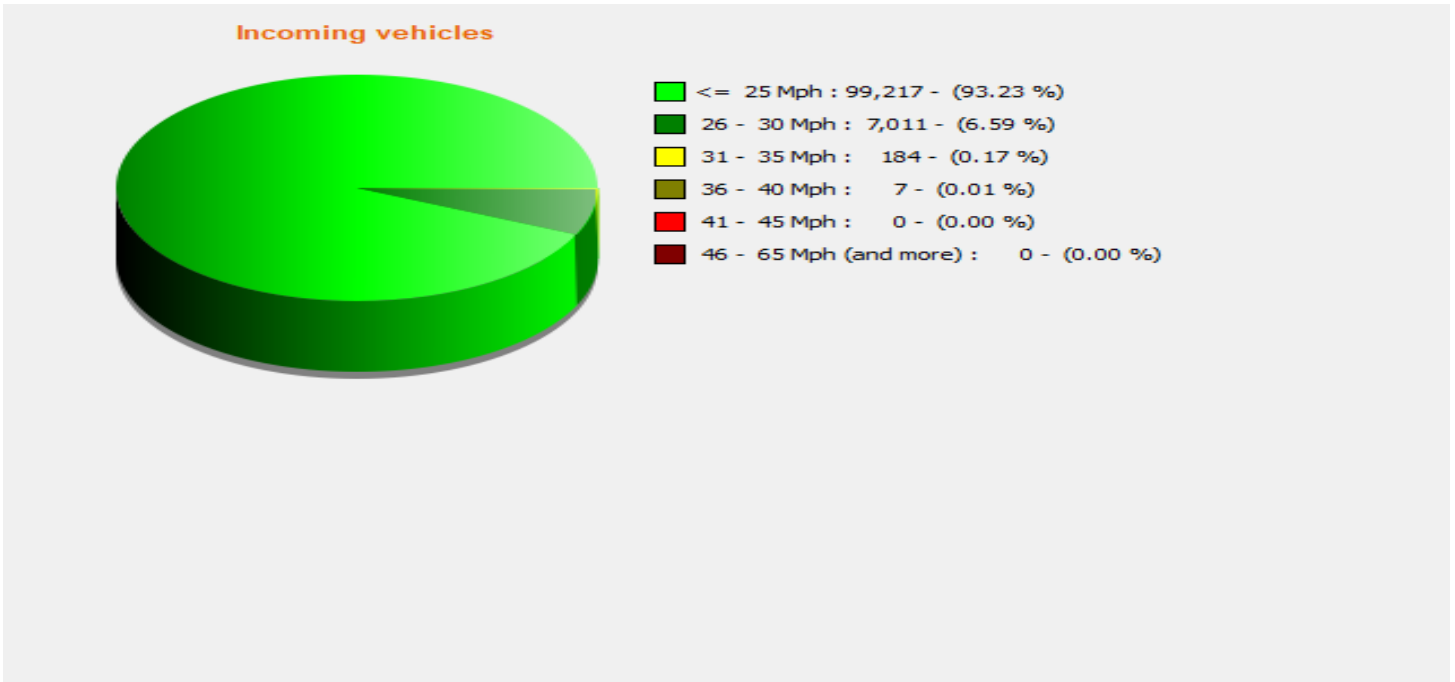

Start date: Monday, July 15, 2024 2:00 PM
End date: Thursday, October 24, 2024 2:30 PM

Location:

Comments: