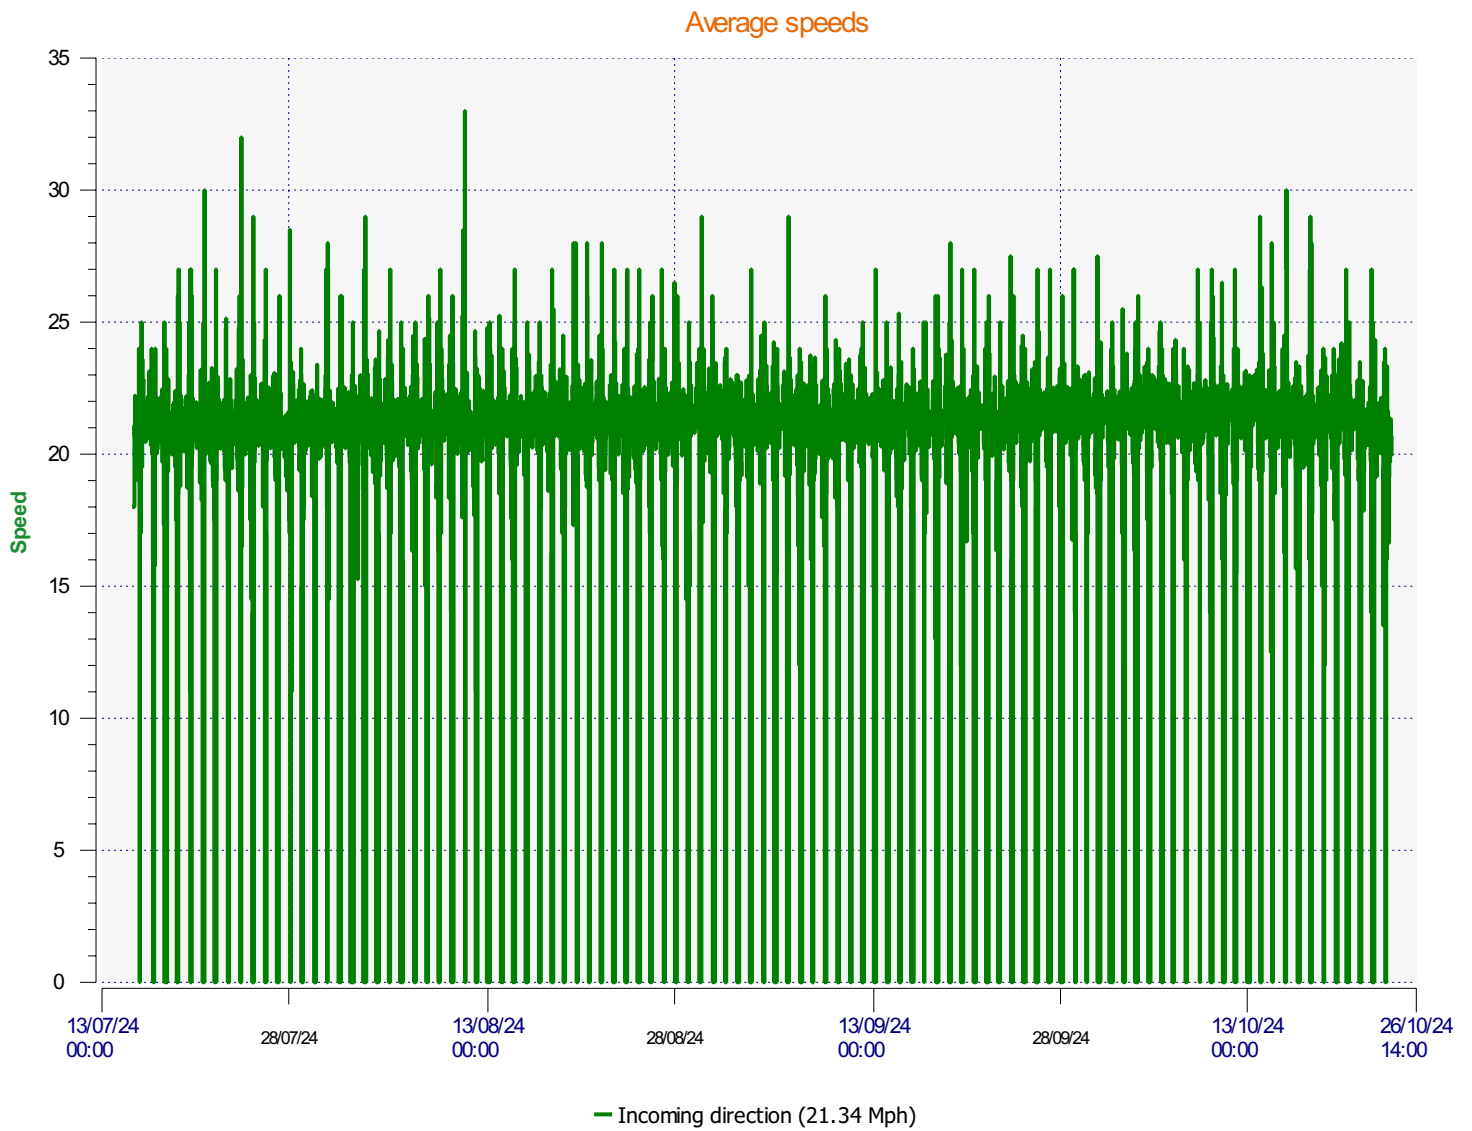

Start date: Monday, July 15, 2024 2:00 PM
End date: Thursday, October 24, 2024 2:30 PM

Location:

Comments: