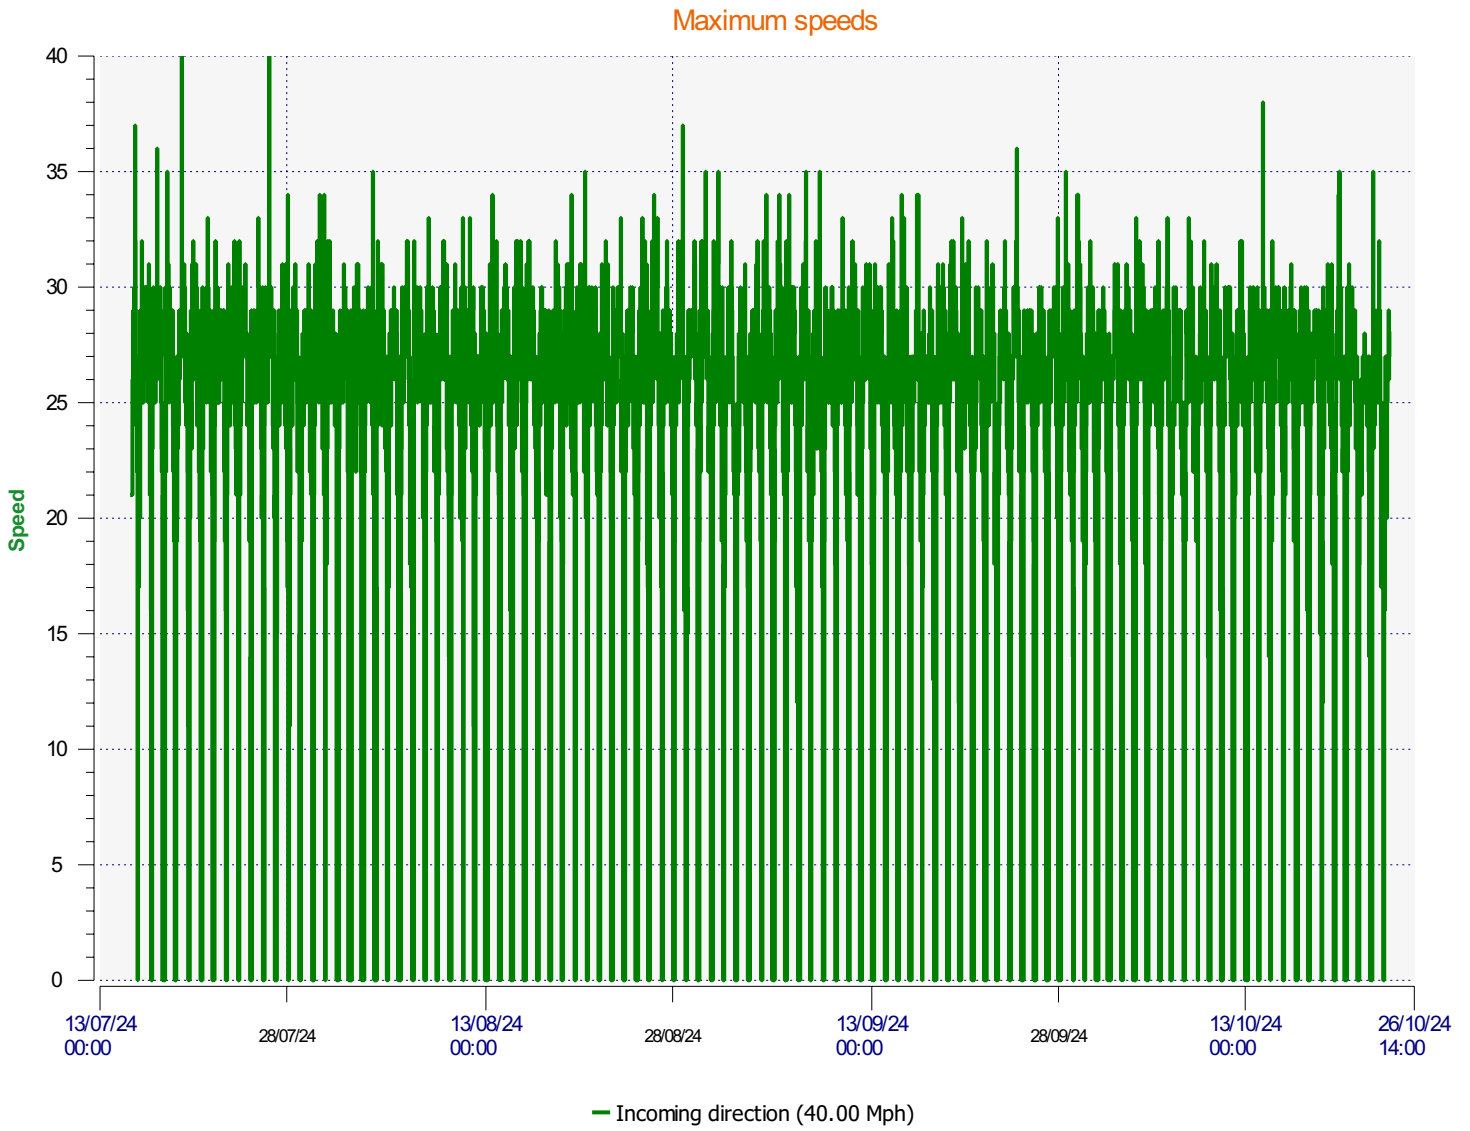

Location:

Comments:

Start date: Monday, July 15, 2024 2:00 PM
End date: Thursday, October 24, 2024 2:30 PM

Location:

Comments:

Start date: Monday, July 15, 2024 2:00 PM
End date: Thursday, October 24, 2024 2:30 PM

Location:

Comments:

Speed percentiles (incoming)

V30: 19.00Mph **V50:** 21.00Mph **V85:** 23.00Mph

Start date: Monday, July 15, 2024 2:00 PM
End date: Thursday, October 24, 2024 2:30 PM

Location:

Comments:

Speed percentile(outgoing)

V30: 0.00Mph **V50:** 0.00Mph **V85:** 0.00Mph

Start date: Monday, July 15, 2024 2:00 PM
End date: Thursday, October 24, 2024 2:30 PM

Location:

Comments: