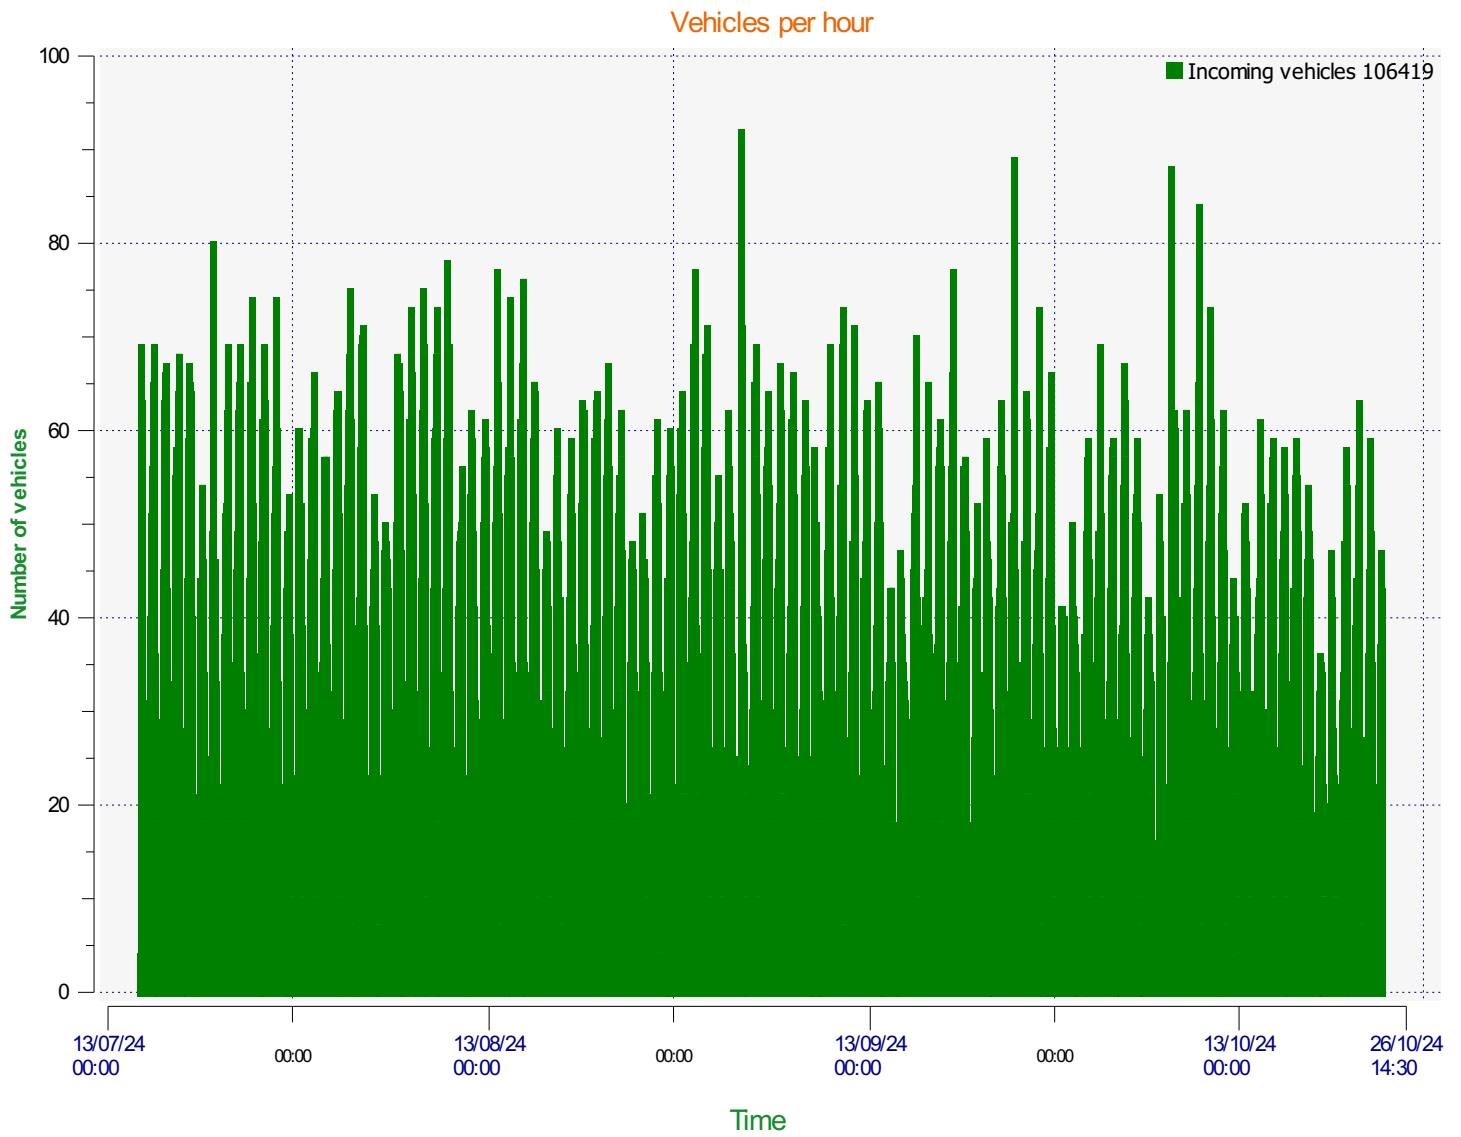

Location:

Comments:

Start date: Monday, July 15, 2024 2:00 PM
End date: Thursday, October 24, 2024 2:30 PM

Location:

Comments:

Start date: Monday, July 15, 2024 2:00 PM
End date: Thursday, October 24, 2024 2:30 PM

Location:

Comments:

Speed percentiles (incoming)

V30: 19.00Mph **V50:** 21.00Mph **V85:** 23.00Mph

Start date: Monday, July 15, 2024 2:00 PM
End date: Thursday, October 24, 2024 2:30 PM

Location:

Comments:

Speed percentile(outgoing)

V30: 0.00Mph **V50:** 0.00Mph **V85:** 0.00Mph

Start date: Monday, July 15, 2024 2:00 PM
End date: Thursday, October 24, 2024 2:30 PM

Location:

Comments: