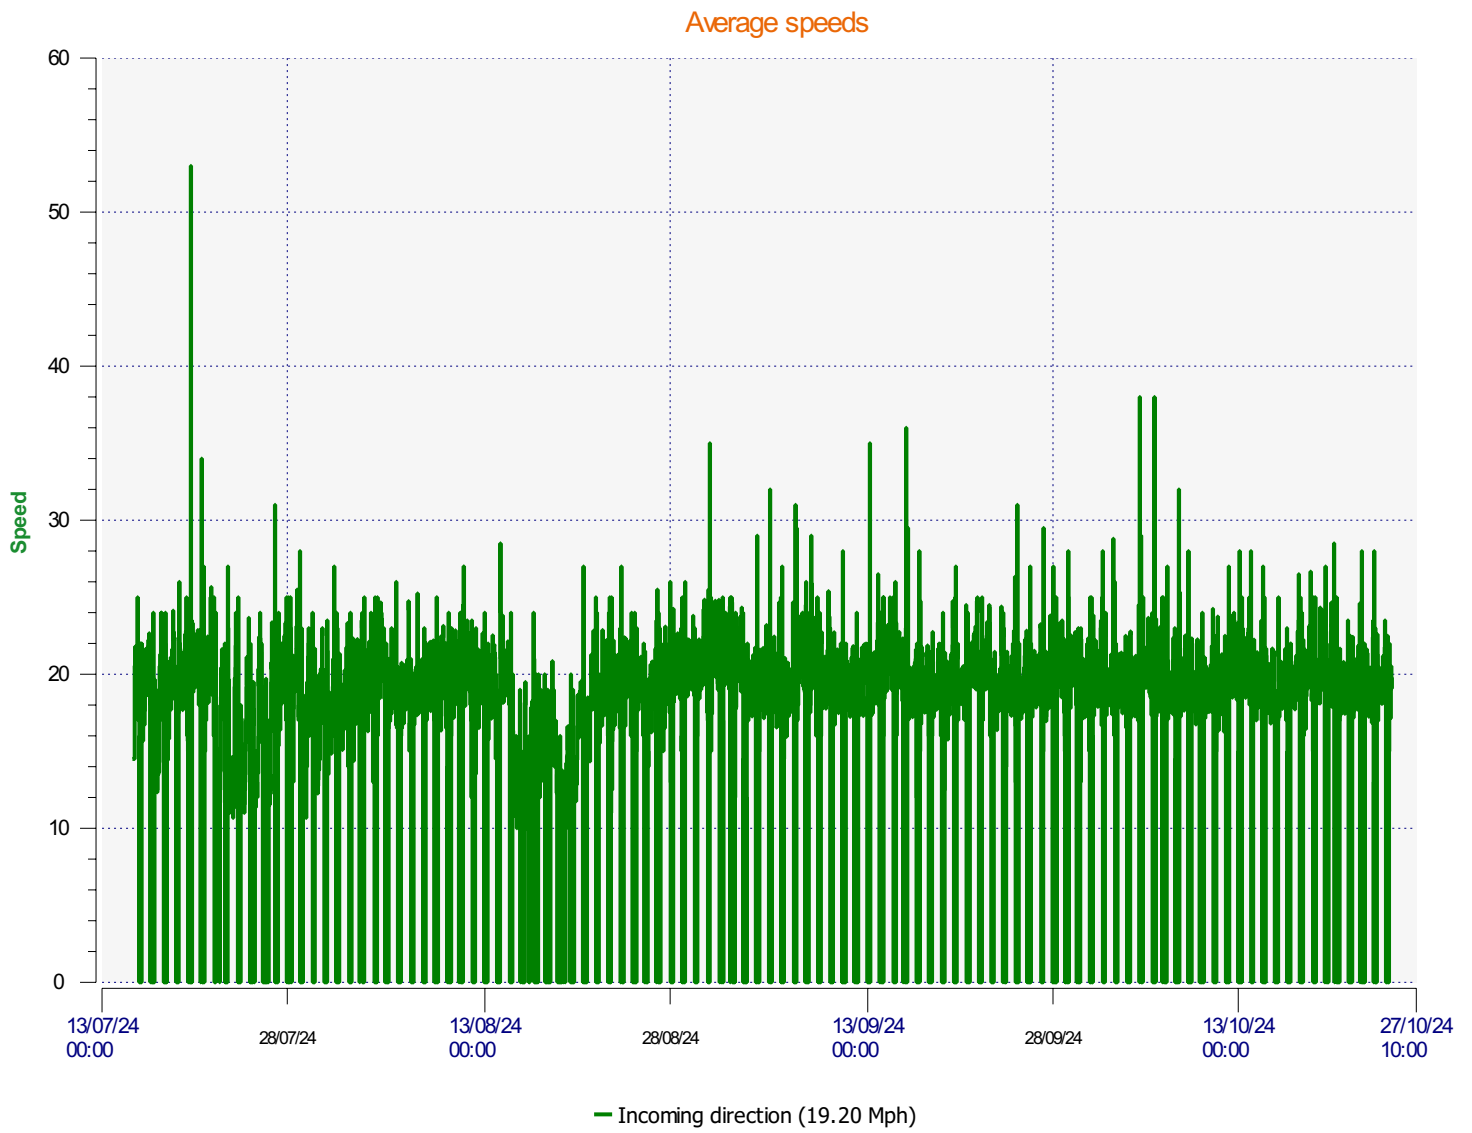

# Élan Cité

DÉTECTER • INFORMER • SÉCURISER

---

**Start date:** Monday, July 15, 2024 3:00 PM  
**End date:** Friday, October 25, 2024 10:30 AM

**Location:**

**Comments:**

---

**Start date:** Monday, July 15, 2024 3:00 PM  
**End date:** Friday, October 25, 2024 10:30 AM

**Location:**

**Comments:**

**Start date:** Monday, July 15, 2024 3:00 PM  
**End date:** Friday, October 25, 2024 10:30 AM

**Location:**

**Comments:**

**Start date:** Monday, July 15, 2024 3:00 PM  
**End date:** Friday, October 25, 2024 10:30 AM

**Location:**

**Comments:**

**Start date:** Monday, July 15, 2024 3:00 PM  
**End date:** Friday, October 25, 2024 10:30 AM

**Location:**

**Comments:**

---

**Start date:** Monday, July 15, 2024 3:00 PM  
**End date:** Friday, October 25, 2024 10:30 AM

**Location:**

**Comments:**

---

**Speed percentiles (incoming)**

**V30:** 16.00Mph **V50:** 18.00Mph **V85:** 23.00Mph

**Start date:** Monday, July 15, 2024 3:00 PM  
**End date:** Friday, October 25, 2024 10:30 AM