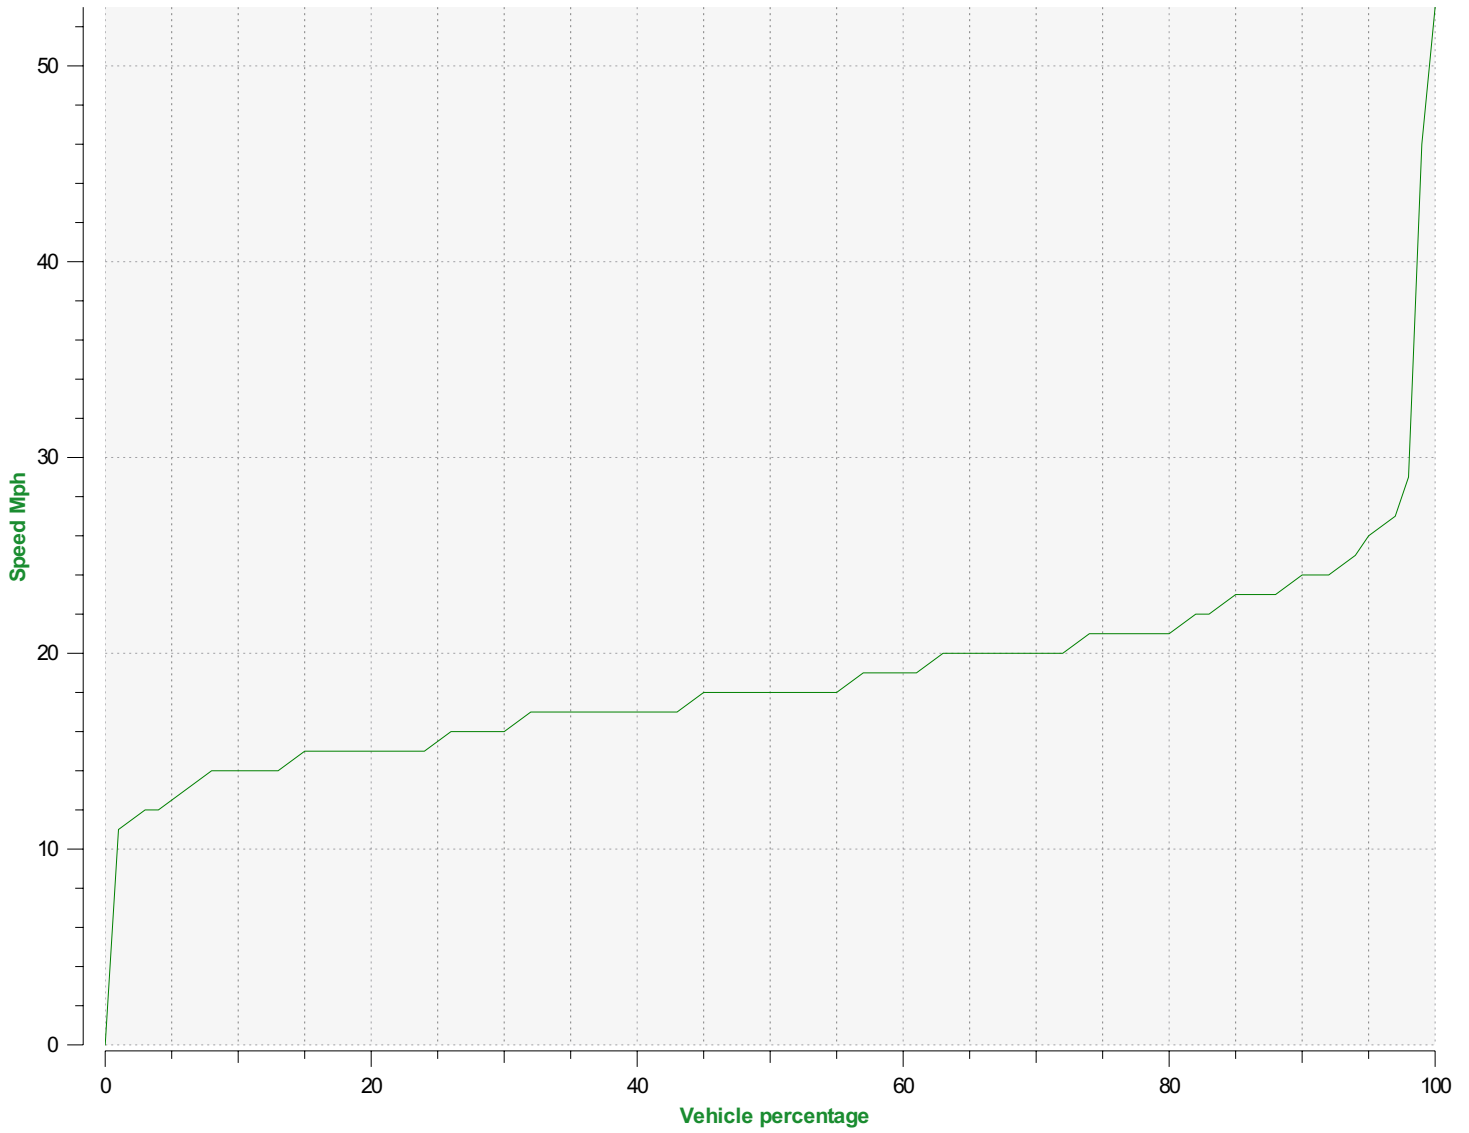

**Location:**

**Comments:**

**Start date:** Monday, July 15, 2024 3:00 PM  
**End date:** Friday, October 25, 2024 10:30 AM

**Location:**

**Comments:**

**Start date:** Monday, July 15, 2024 3:00 PM  
**End date:** Friday, October 25, 2024 10:30 AM

**Location:**

**Comments:**

**Start date:** Monday, July 15, 2024 3:00 PM  
**End date:** Friday, October 25, 2024 10:30 AM

**Location:**

**Comments:**

---

**Start date:** Monday, July 15, 2024 3:00 PM  
**End date:** Friday, October 25, 2024 10:30 AM

**Location:**

**Comments:**

---

**Speed percentiles (incoming)**

**V30:** 16.00Mph **V50:** 18.00Mph **V85:** 23.00Mph

**Start date:** Monday, July 15, 2024 3:00 PM  
**End date:** Friday, October 25, 2024 10:30 AM

**Location:**

**Comments:**

**Speed percentile(outgoing)**

**V30:** 0.00Mph    **V50:** 0.00Mph    **V85:** 0.00Mph

**Start date:** Monday, July 15, 2024 3:00 PM  
**End date:** Friday, October 25, 2024 10:30 AM