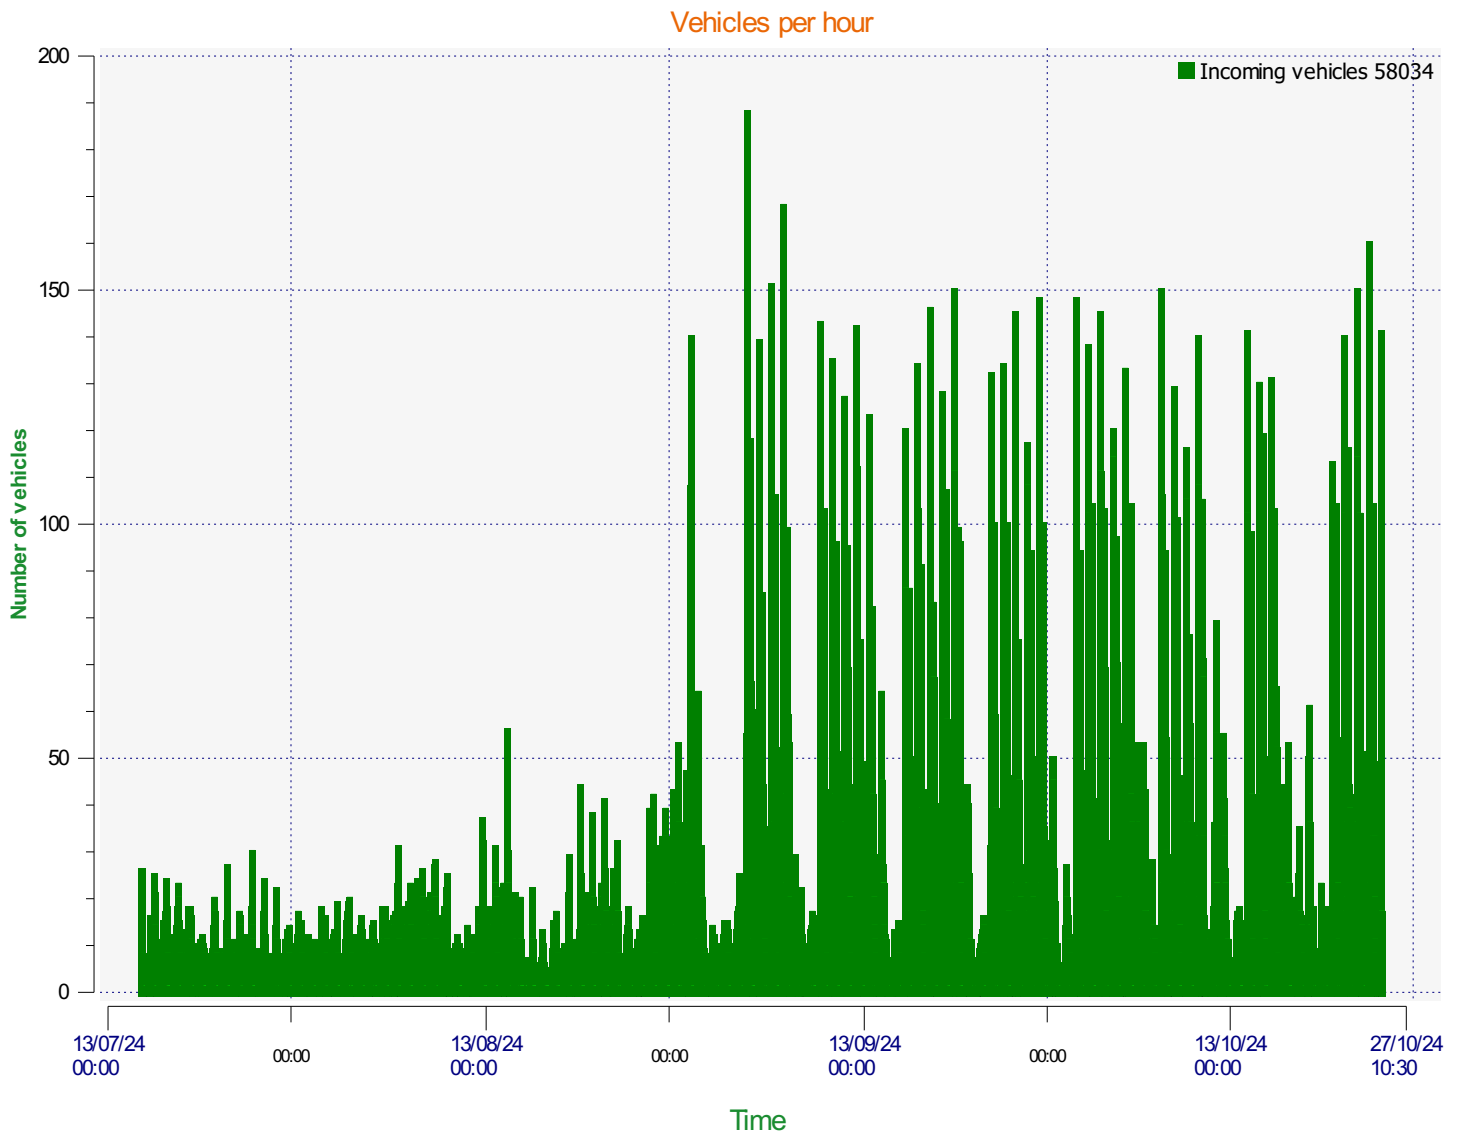

**Location:**

**Comments:**

**Start date:** Monday, July 15, 2024 3:00 PM  
**End date:** Friday, October 25, 2024 10:30 AM

**Location:**

**Comments:**

**Start date:** Monday, July 15, 2024 3:00 PM  
**End date:** Friday, October 25, 2024 10:30 AM

**Location:**

**Comments:**

**Start date:** Monday, July 15, 2024 3:00 PM  
**End date:** Friday, October 25, 2024 10:30 AM

**Location:**

**Comments:**

---

**Start date:** Monday, July 15, 2024 3:00 PM  
**End date:** Friday, October 25, 2024 10:30 AM

**Location:**

**Comments:**

---

**Speed percentiles (incoming)**

**V30:** 16.00Mph **V50:** 18.00Mph **V85:** 23.00Mph

**Start date:** Monday, July 15, 2024 3:00 PM  
**End date:** Friday, October 25, 2024 10:30 AM

**Location:**

**Comments:**

**Speed percentile(outgoing)**

**V30:** 0.00Mph    **V50:** 0.00Mph    **V85:** 0.00Mph

**Start date:** Monday, July 15, 2024 3:00 PM  
**End date:** Friday, October 25, 2024 10:30 AM