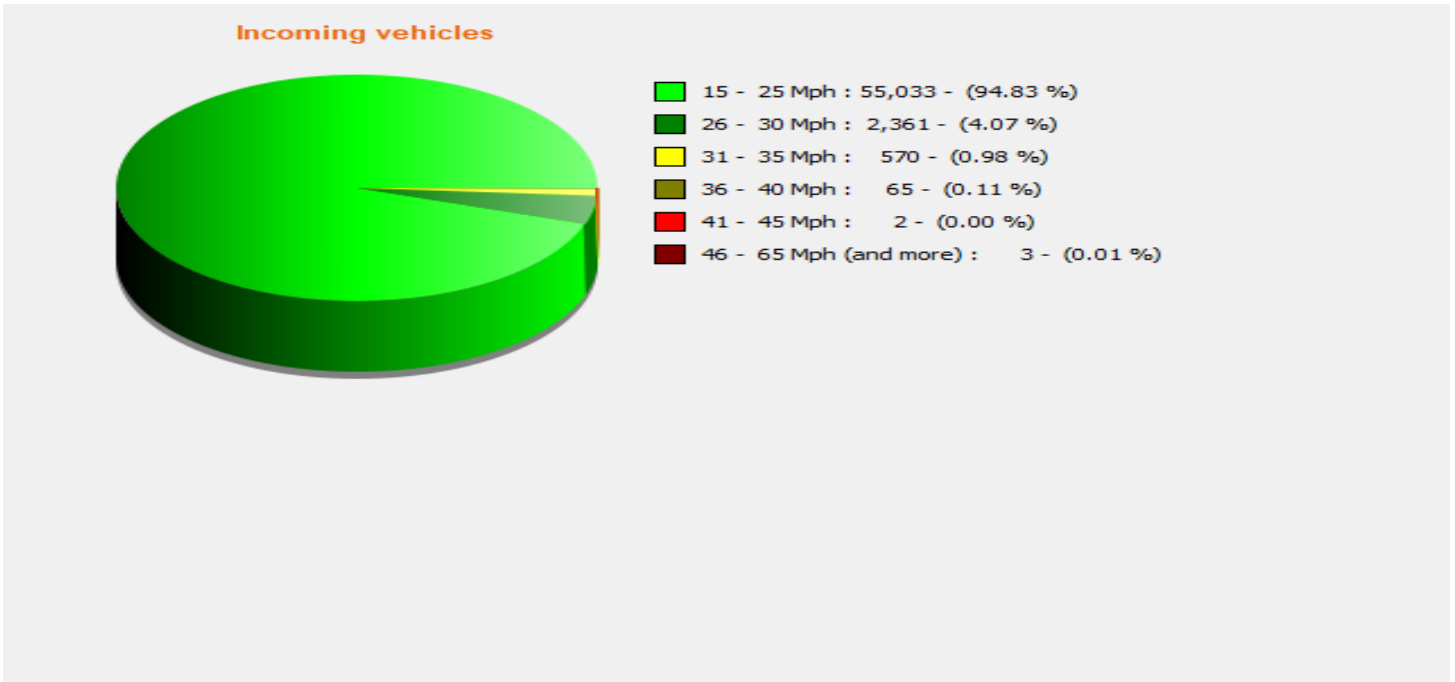

Start date: Monday, July 15, 2024 3:00 PM
End date: Friday, October 25, 2024 10:30 AM

Location:

Comments: