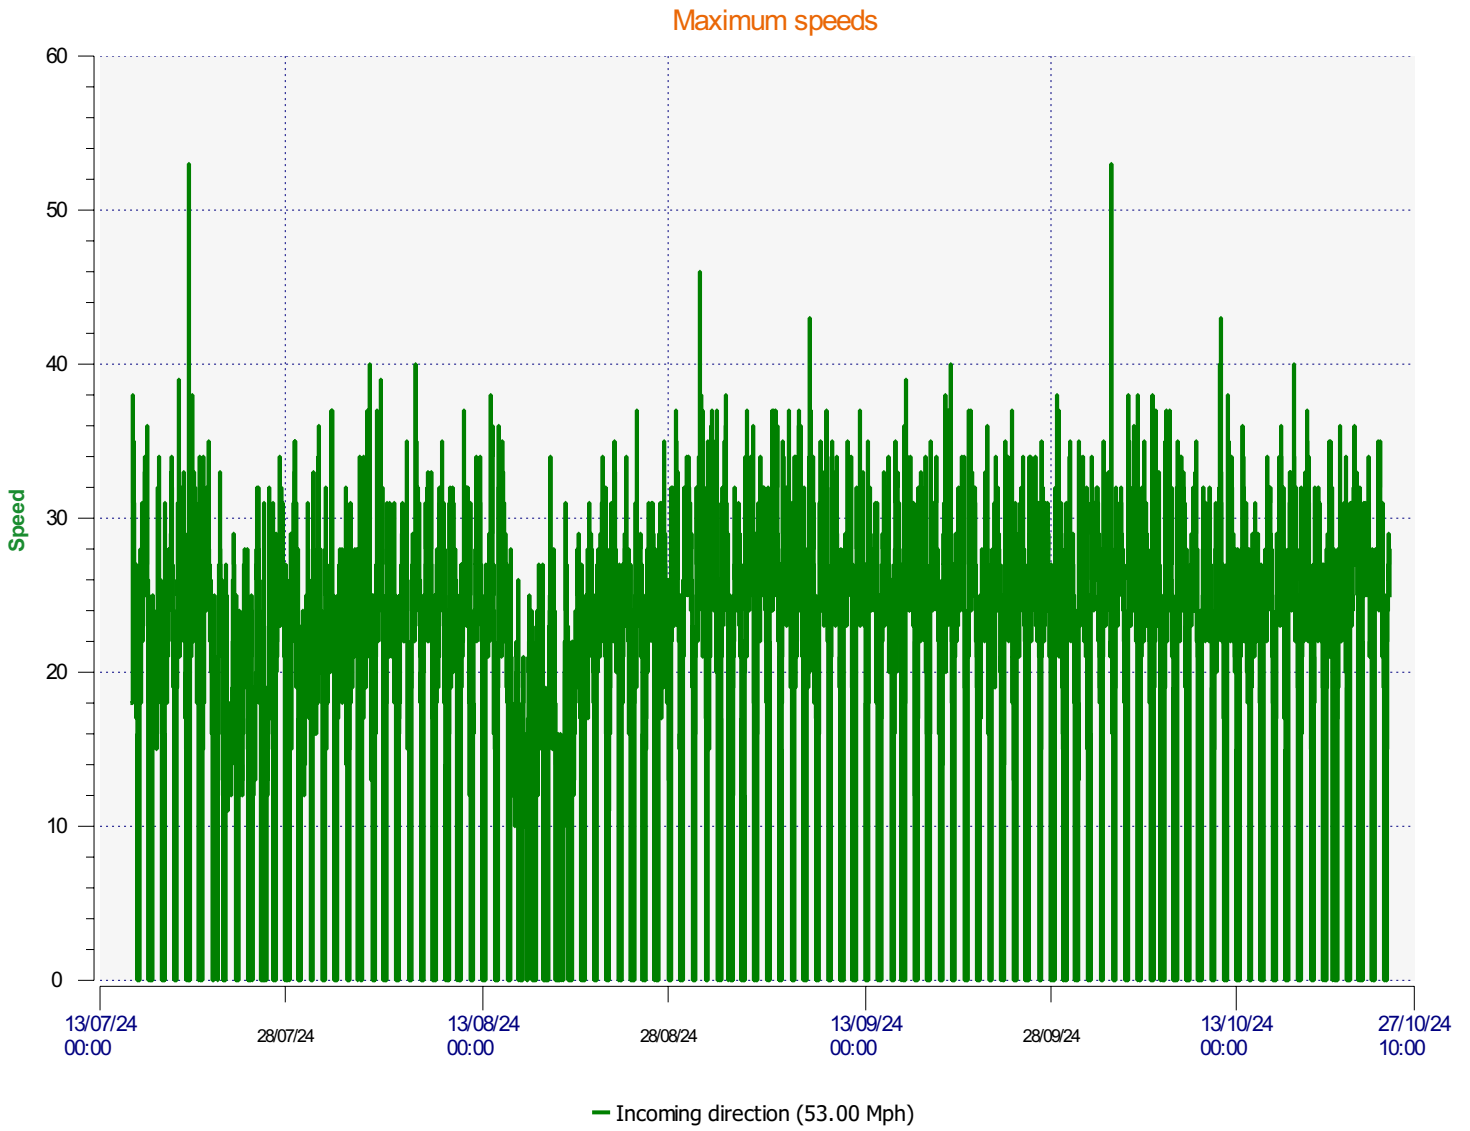

# Élan Cité

DÉTECTER • INFORMER • SÉCURISER

---

**Start date:** Monday, July 15, 2024 3:00 PM  
**End date:** Friday, October 25, 2024 10:30 AM

**Location:**

**Comments:**

---

**Start date:** Monday, July 15, 2024 3:00 PM  
**End date:** Friday, October 25, 2024 10:30 AM

**Location:**

**Comments:**

**Start date:** Monday, July 15, 2024 3:00 PM  
**End date:** Friday, October 25, 2024 10:30 AM

**Location:**

**Comments:**

**Start date:** Monday, July 15, 2024 3:00 PM  
**End date:** Friday, October 25, 2024 10:30 AM

**Location:**

**Comments:**

---

**Speed percentiles (incoming)**

**V30:** 16.00Mph **V50:** 18.00Mph **V85:** 23.00Mph

**Start date:** Monday, July 15, 2024 3:00 PM  
**End date:** Friday, October 25, 2024 10:30 AM

**Location:**

**Comments:**

**Speed percentile(outgoing)**

**V30:** 0.00Mph    **V50:** 0.00Mph    **V85:** 0.00Mph

**Start date:** Monday, July 15, 2024 3:00 PM  
**End date:** Friday, October 25, 2024 10:30 AM