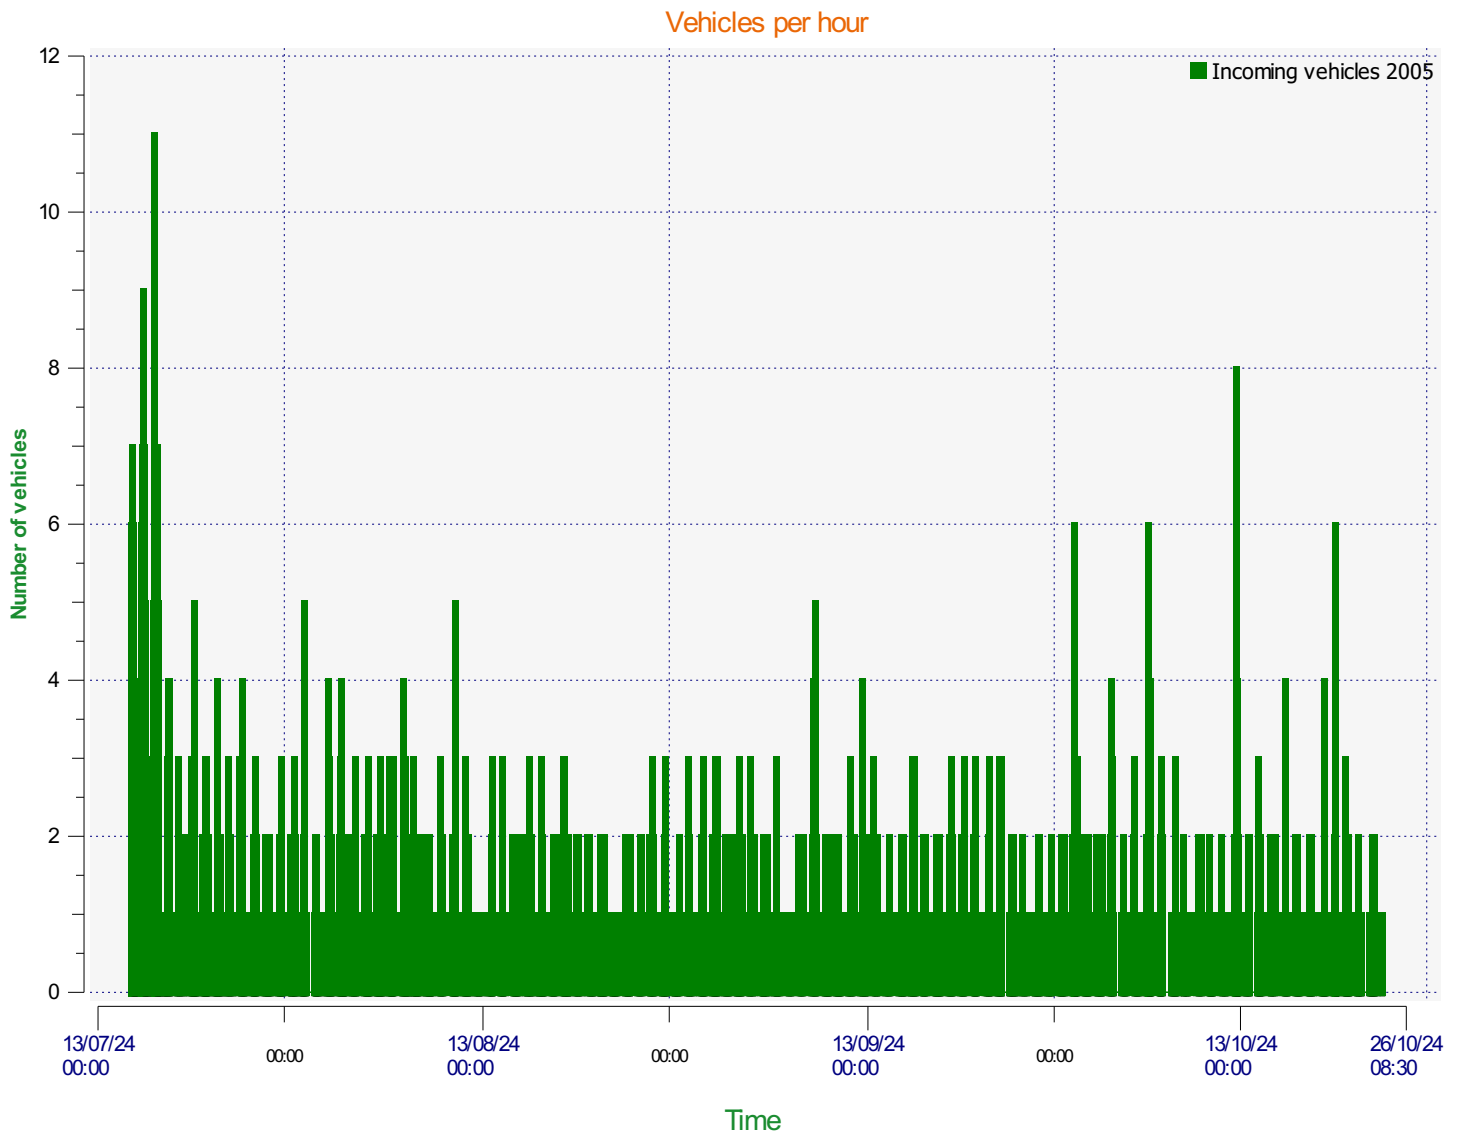

Location:

Comments:

Start date: Monday, July 15, 2024 3:30 PM
End date: Thursday, October 24, 2024 8:30 AM

Location:

Comments:

Start date: Monday, July 15, 2024 3:30 PM
End date: Thursday, October 24, 2024 8:30 AM

Location:

Comments:

Speed percentiles (incoming)

V30: 11.00Mph **V50:** 12.00Mph **V85:** 15.00Mph

Start date: Monday, July 15, 2024 3:30 PM
End date: Thursday, October 24, 2024 8:30 AM

Location:

Comments:

Speed percentile(outgoing)

V30: 0.00Mph **V50:** 0.00Mph **V85:** 0.00Mph

Start date: Monday, July 15, 2024 3:30 PM
End date: Thursday, October 24, 2024 8:30 AM

Location:

Comments: