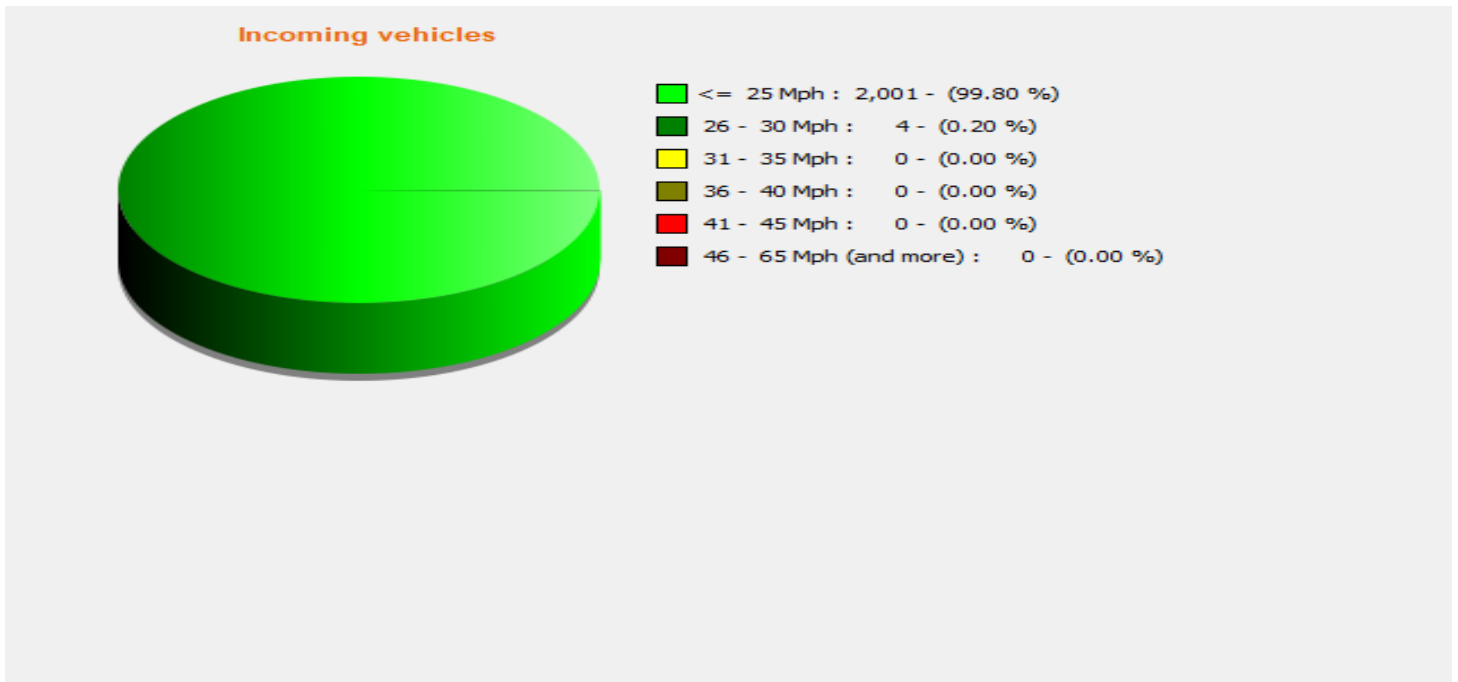

Start date: Monday, July 15, 2024 3:30 PM
End date: Thursday, October 24, 2024 8:30 AM

Location:

Comments: