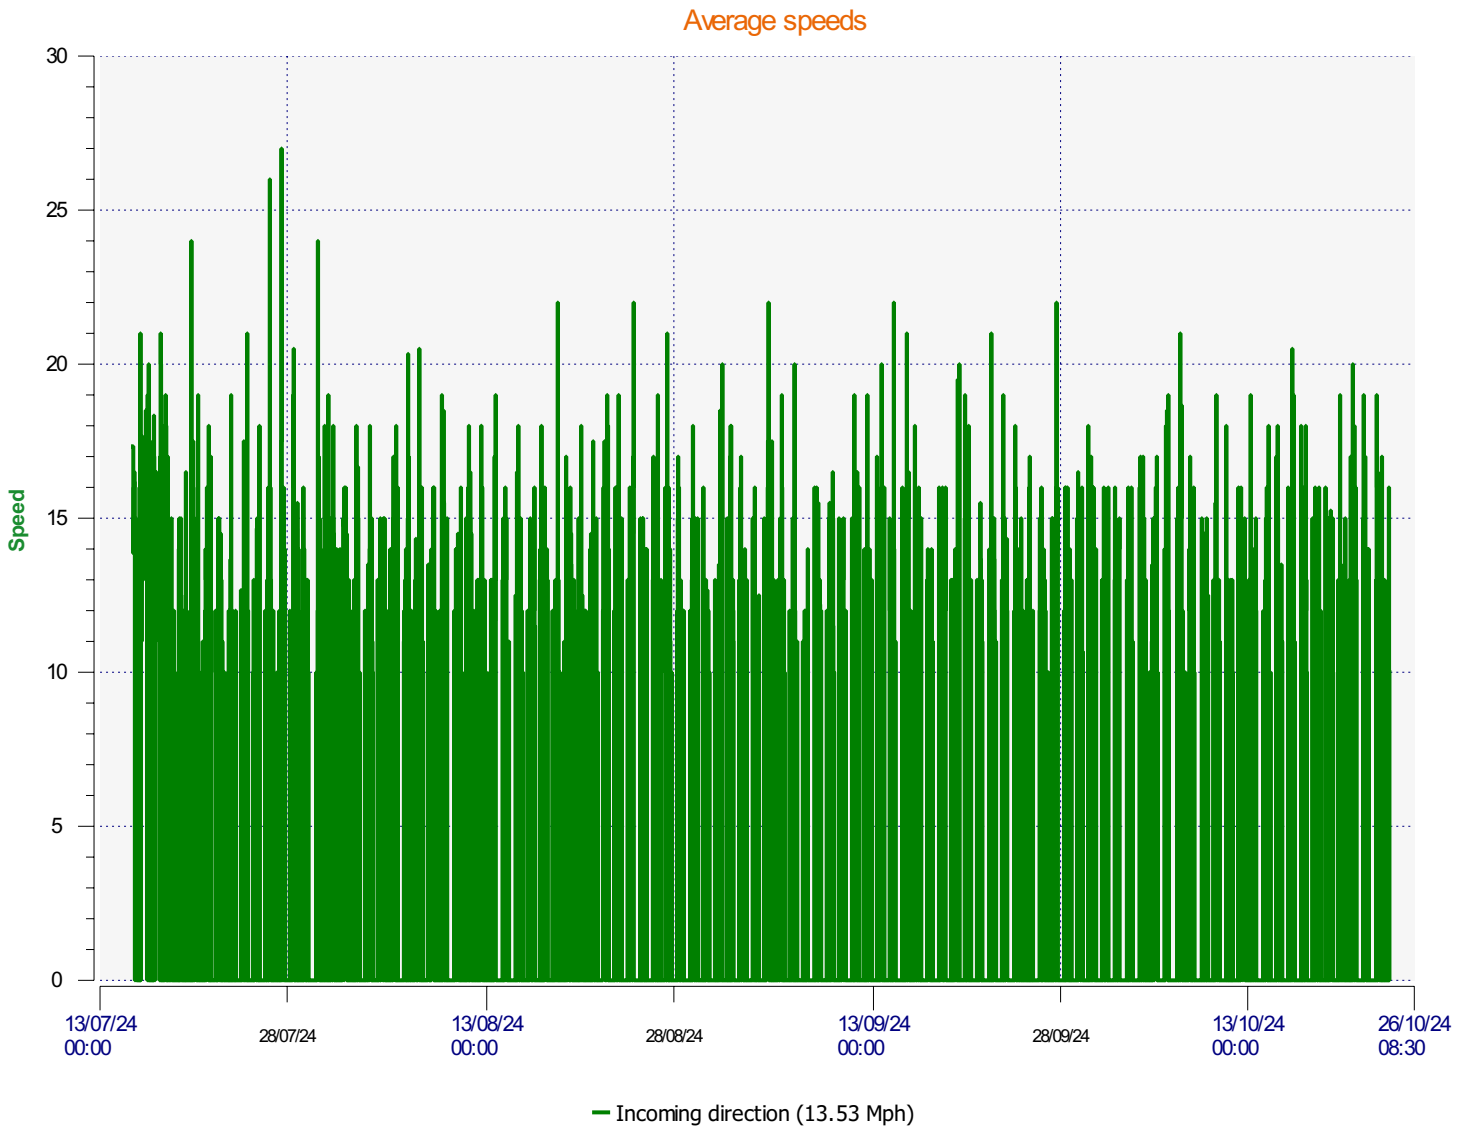

Élan Cité

DÉTECTER • INFORMER • SÉCURISER

Start date: Monday, July 15, 2024 3:30 PM
End date: Thursday, October 24, 2024 8:30 AM

Location:

Comments:

Start date: Monday, July 15, 2024 3:30 PM
End date: Thursday, October 24, 2024 8:30 AM

Location:

Comments:

Start date: Monday, July 15, 2024 3:30 PM
End date: Thursday, October 24, 2024 8:30 AM

Location:

Comments:

Start date: Monday, July 15, 2024 3:30 PM
End date: Thursday, October 24, 2024 8:30 AM

Location:

Comments:

Speed percentiles (incoming)

V30: 11.00Mph **V50:** 12.00Mph **V85:** 15.00Mph

Start date: Monday, July 15, 2024 3:30 PM
End date: Thursday, October 24, 2024 8:30 AM

Location:

Comments:

Speed percentile(outgoing)