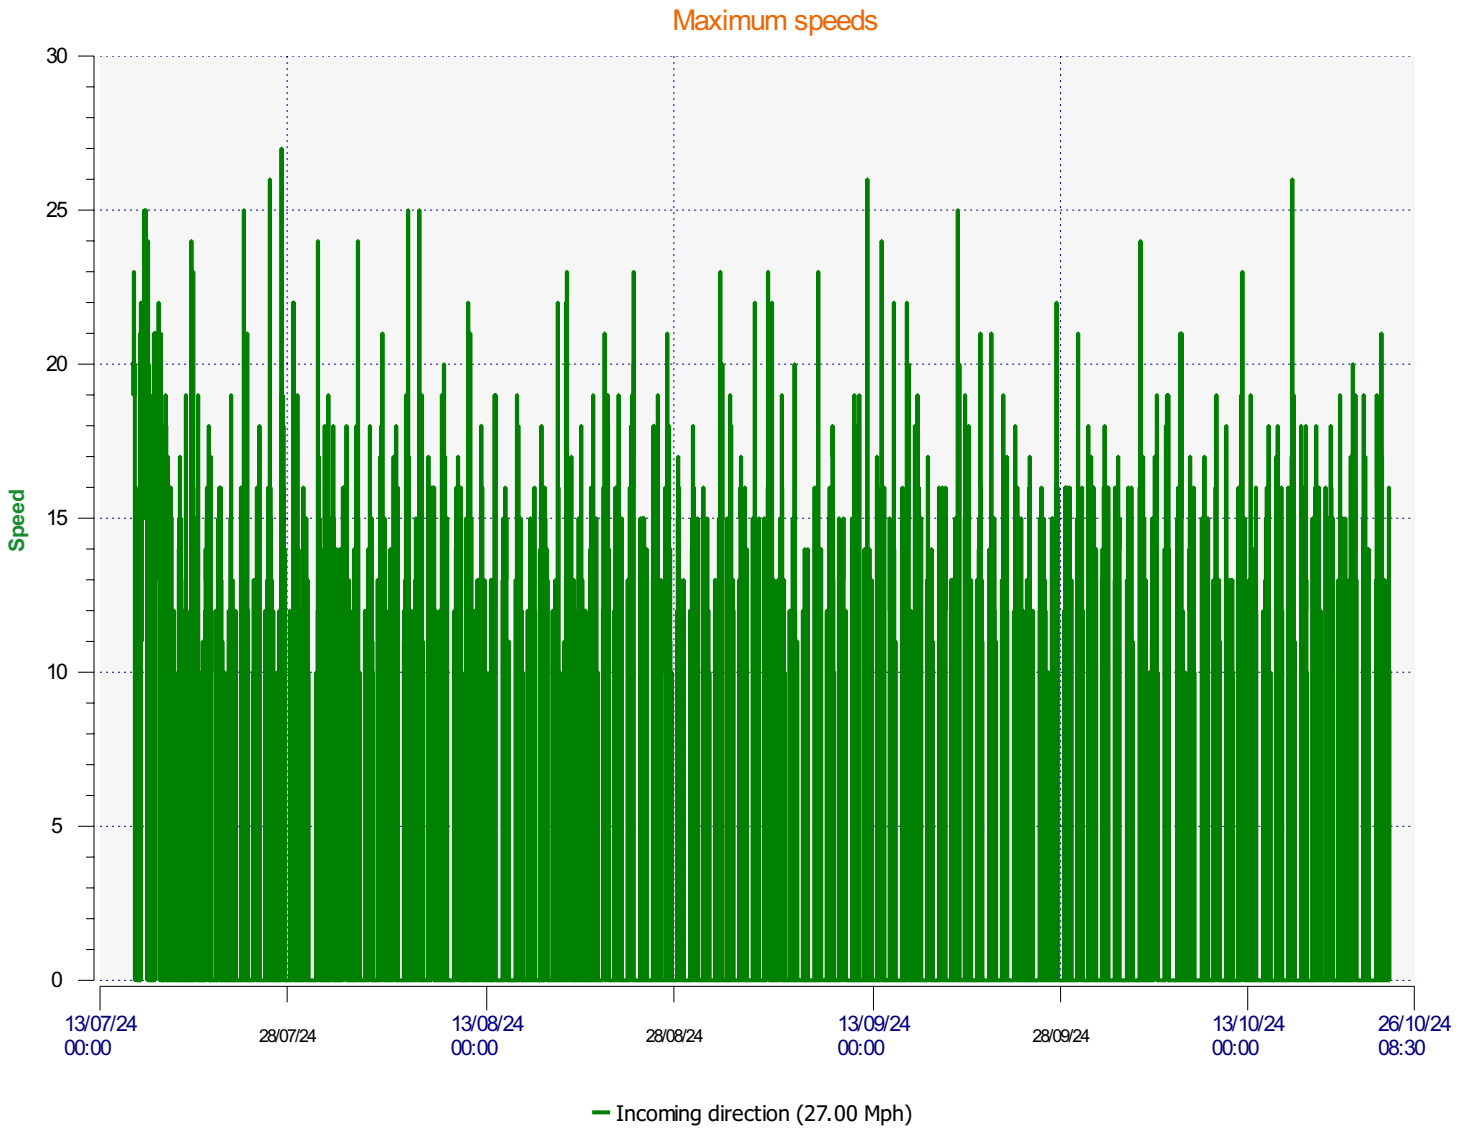

Élan Cité

DÉTECTER • INFORMER • SÉCURISER

Start date: Monday, July 15, 2024 3:30 PM
End date: Thursday, October 24, 2024 8:30 AM

Location:

Comments:

Start date: Monday, July 15, 2024 3:30 PM
End date: Thursday, October 24, 2024 8:30 AM

Location:

Comments:

Start date: Monday, July 15, 2024 3:30 PM
End date: Thursday, October 24, 2024 8:30 AM

Location:

Comments:

Start date: Monday, July 15, 2024 3:30 PM
End date: Thursday, October 24, 2024 8:30 AM

Location:

Comments:

Speed percentiles (incoming)

V30: 11.00Mph **V50:** 12.00Mph **V85:** 15.00Mph

Start date: Monday, July 15, 2024 3:30 PM
End date: Thursday, October 24, 2024 8:30 AM

Location:

Comments:

Speed percentile(outgoing)