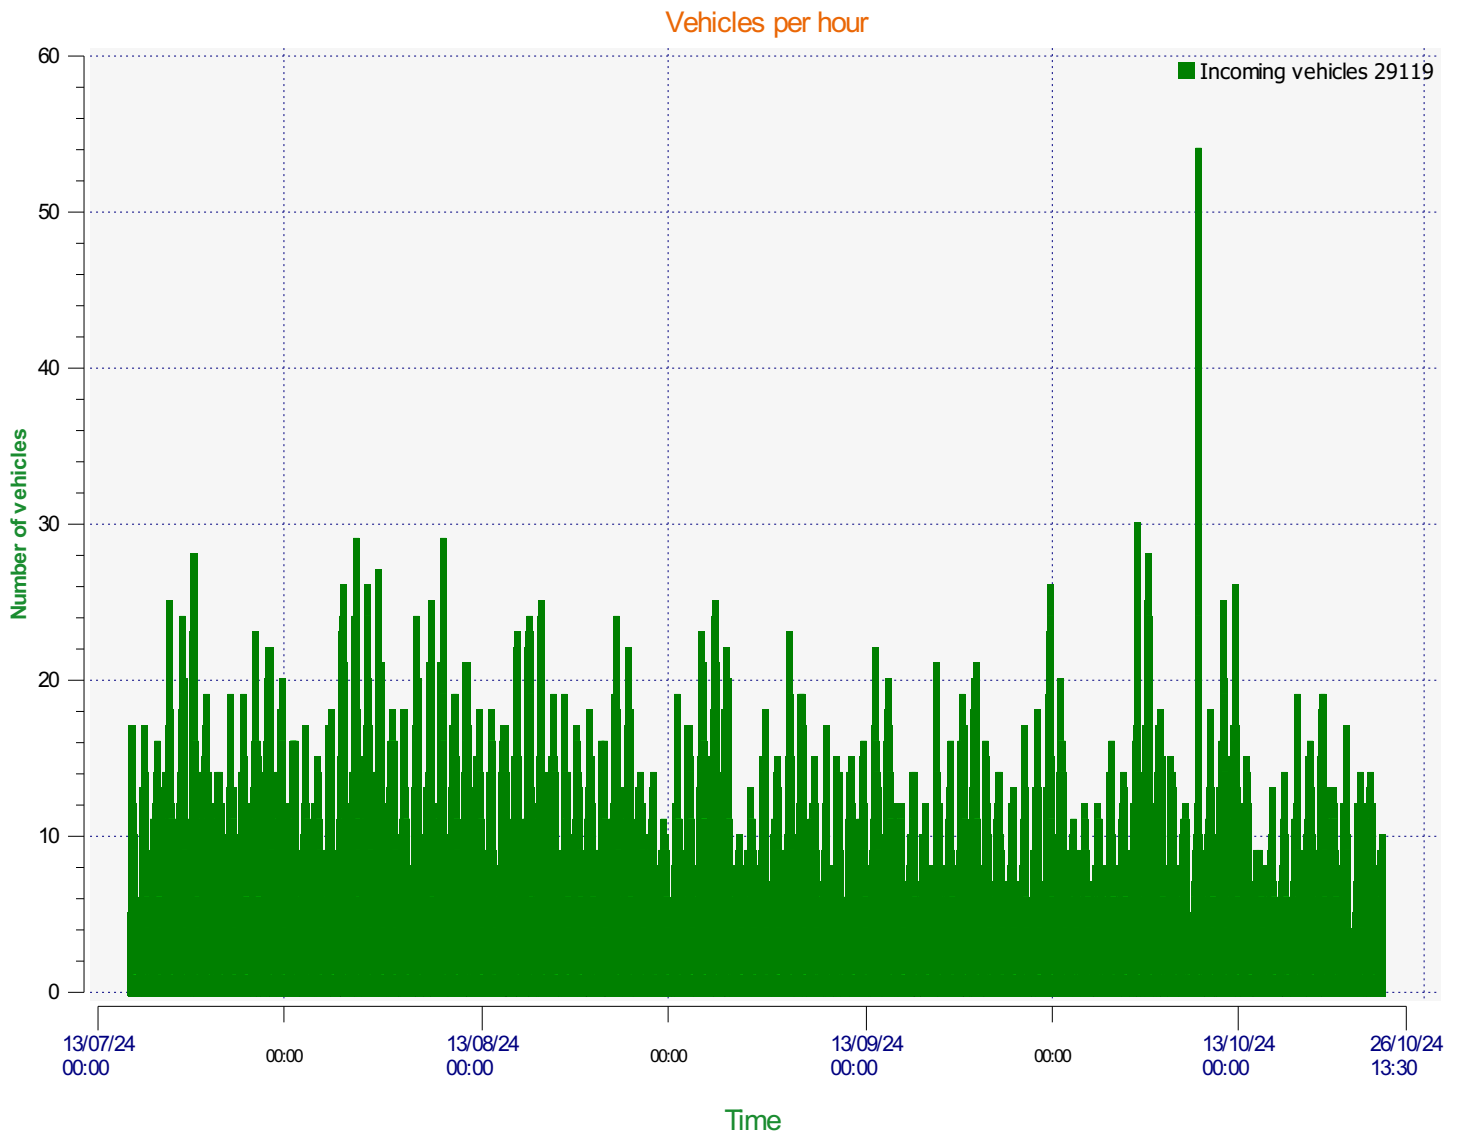

Location:

Comments:

Start date: Monday, July 15, 2024 1:30 PM
End date: Thursday, October 24, 2024 1:30 PM

Location:

Comments:

Start date: Monday, July 15, 2024 1:30 PM
End date: Thursday, October 24, 2024 1:30 PM

Location:

Comments:

Speed percentiles (incoming)

V30: 17.00Mph **V50:** 19.00Mph **V85:** 24.00Mph

Start date: Monday, July 15, 2024 1:30 PM
End date: Thursday, October 24, 2024 1:30 PM

Location:

Comments:

Speed percentile(outgoing)

V30: 0.00Mph **V50:** 0.00Mph **V85:** 0.00Mph

Start date: Monday, July 15, 2024 1:30 PM
End date: Thursday, October 24, 2024 1:30 PM

Location:

Comments: