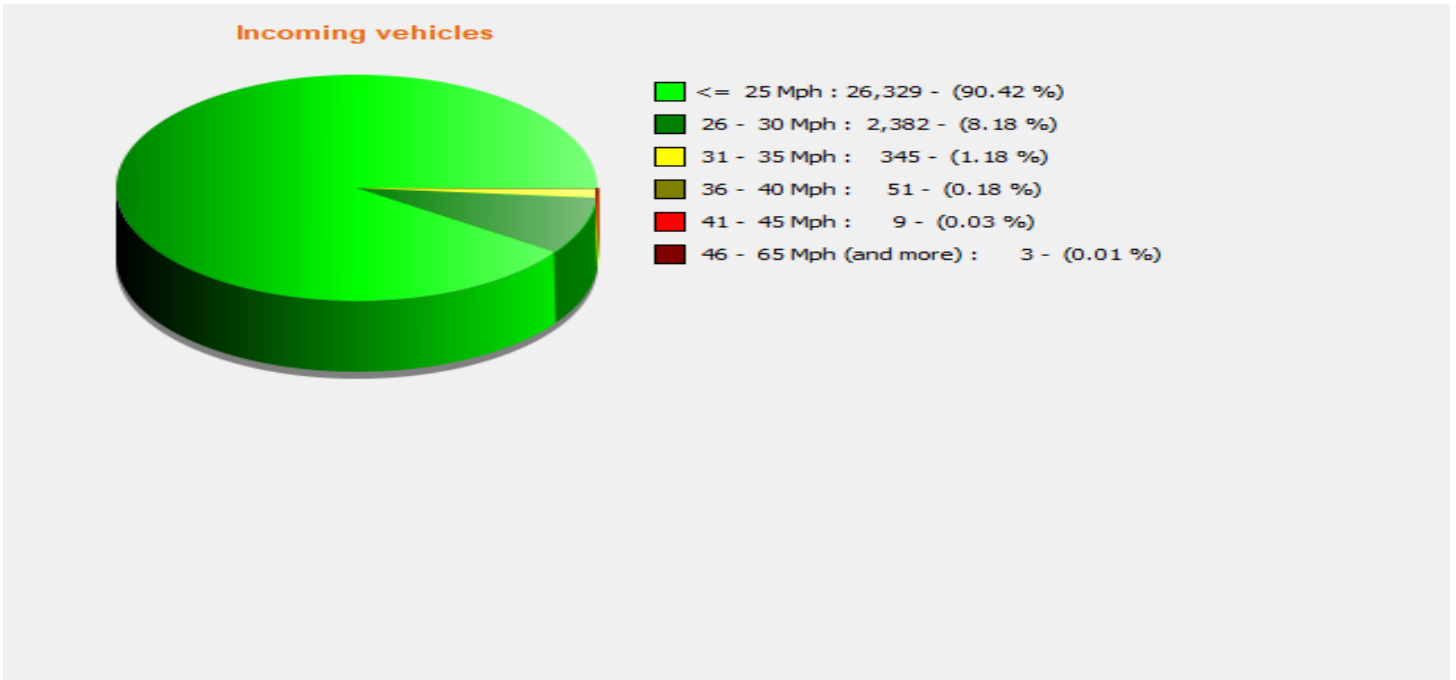

Start date: Monday, July 15, 2024 1:30 PM
End date: Thursday, October 24, 2024 1:30 PM

Location:

Comments: