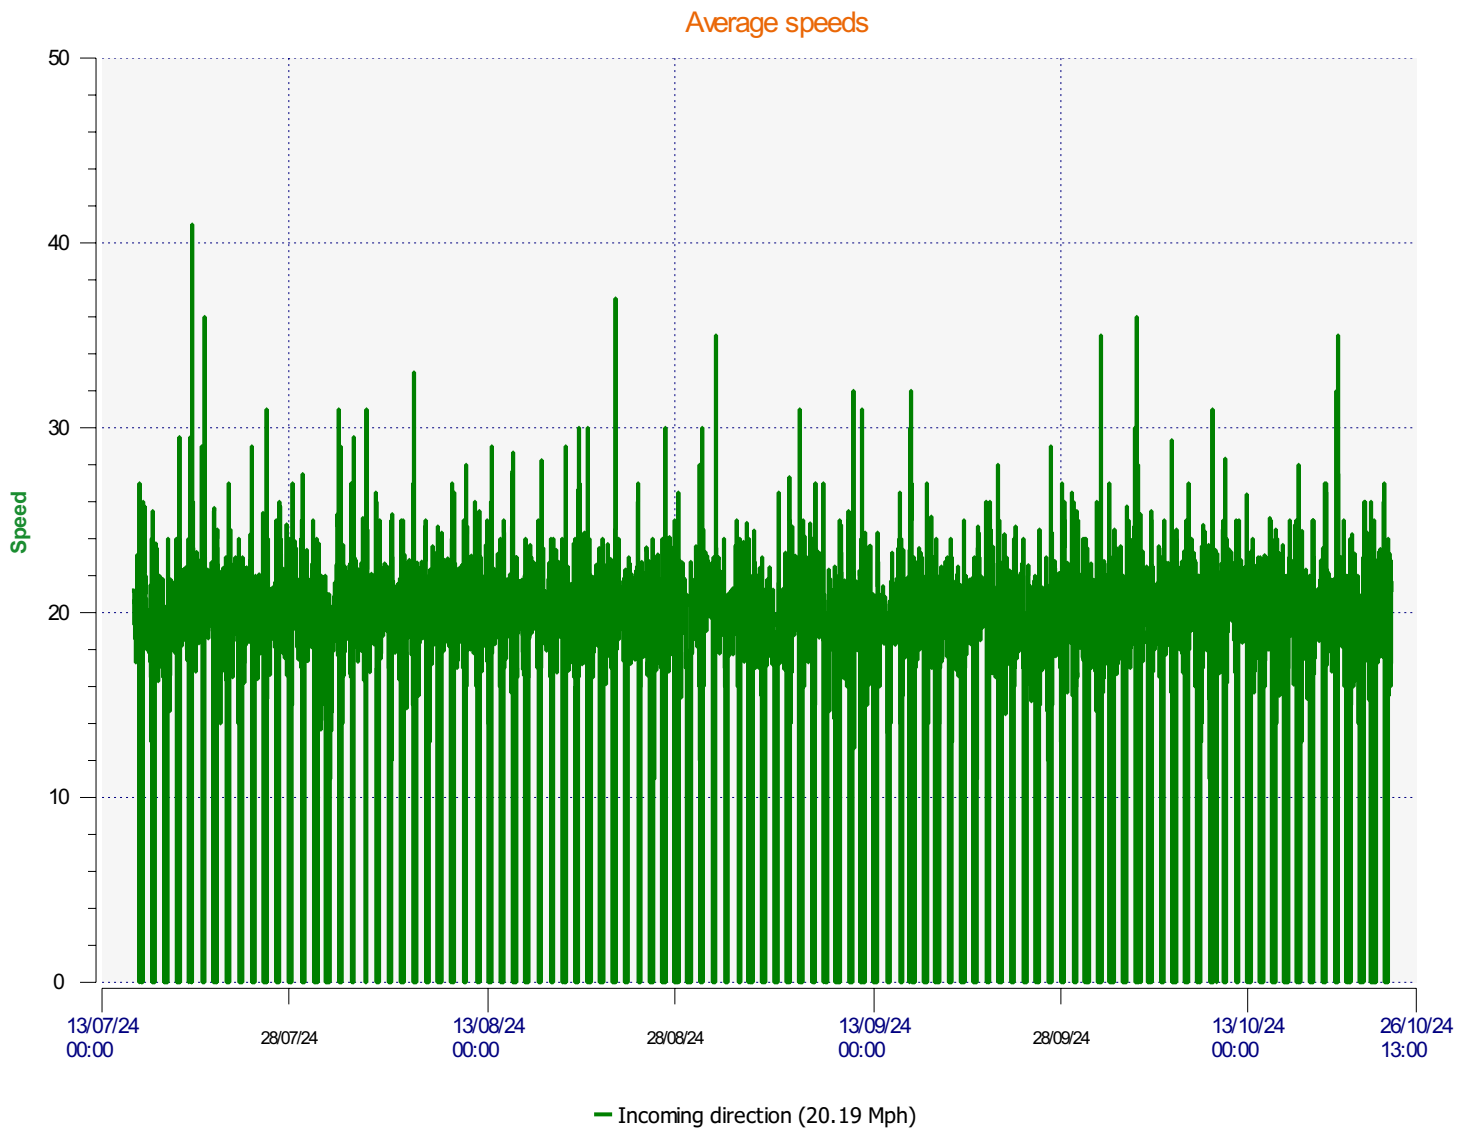

Start date: Monday, July 15, 2024 1:30 PM
End date: Thursday, October 24, 2024 1:30 PM

Location:

Comments: