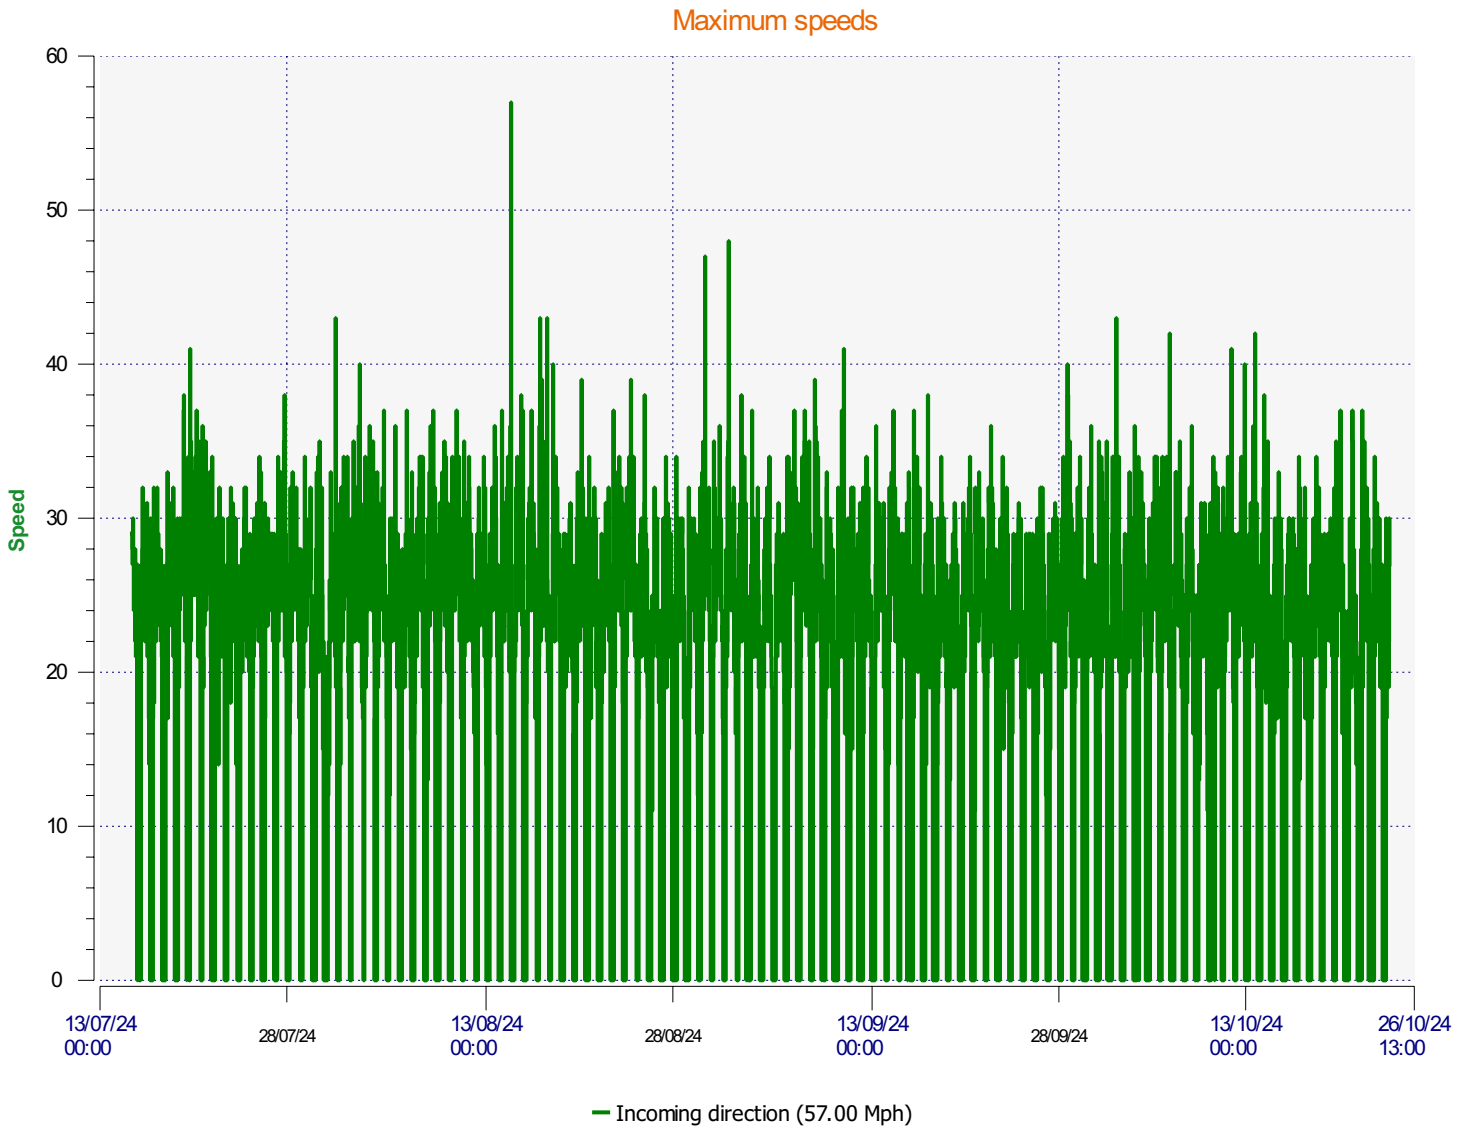

Location:

Comments:

Start date: Monday, July 15, 2024 1:30 PM
End date: Thursday, October 24, 2024 1:30 PM

Location:

Comments:

Start date: Monday, July 15, 2024 1:30 PM
End date: Thursday, October 24, 2024 1:30 PM

Location:

Comments:

Speed percentiles (incoming)

V30: 17.00Mph **V50:** 19.00Mph **V85:** 24.00Mph

Start date: Monday, July 15, 2024 1:30 PM
End date: Thursday, October 24, 2024 1:30 PM

Location:

Comments:

Speed percentile(outgoing)

V30: 0.00Mph **V50:** 0.00Mph **V85:** 0.00Mph

Start date: Monday, July 15, 2024 1:30 PM
End date: Thursday, October 24, 2024 1:30 PM

Location:

Comments: