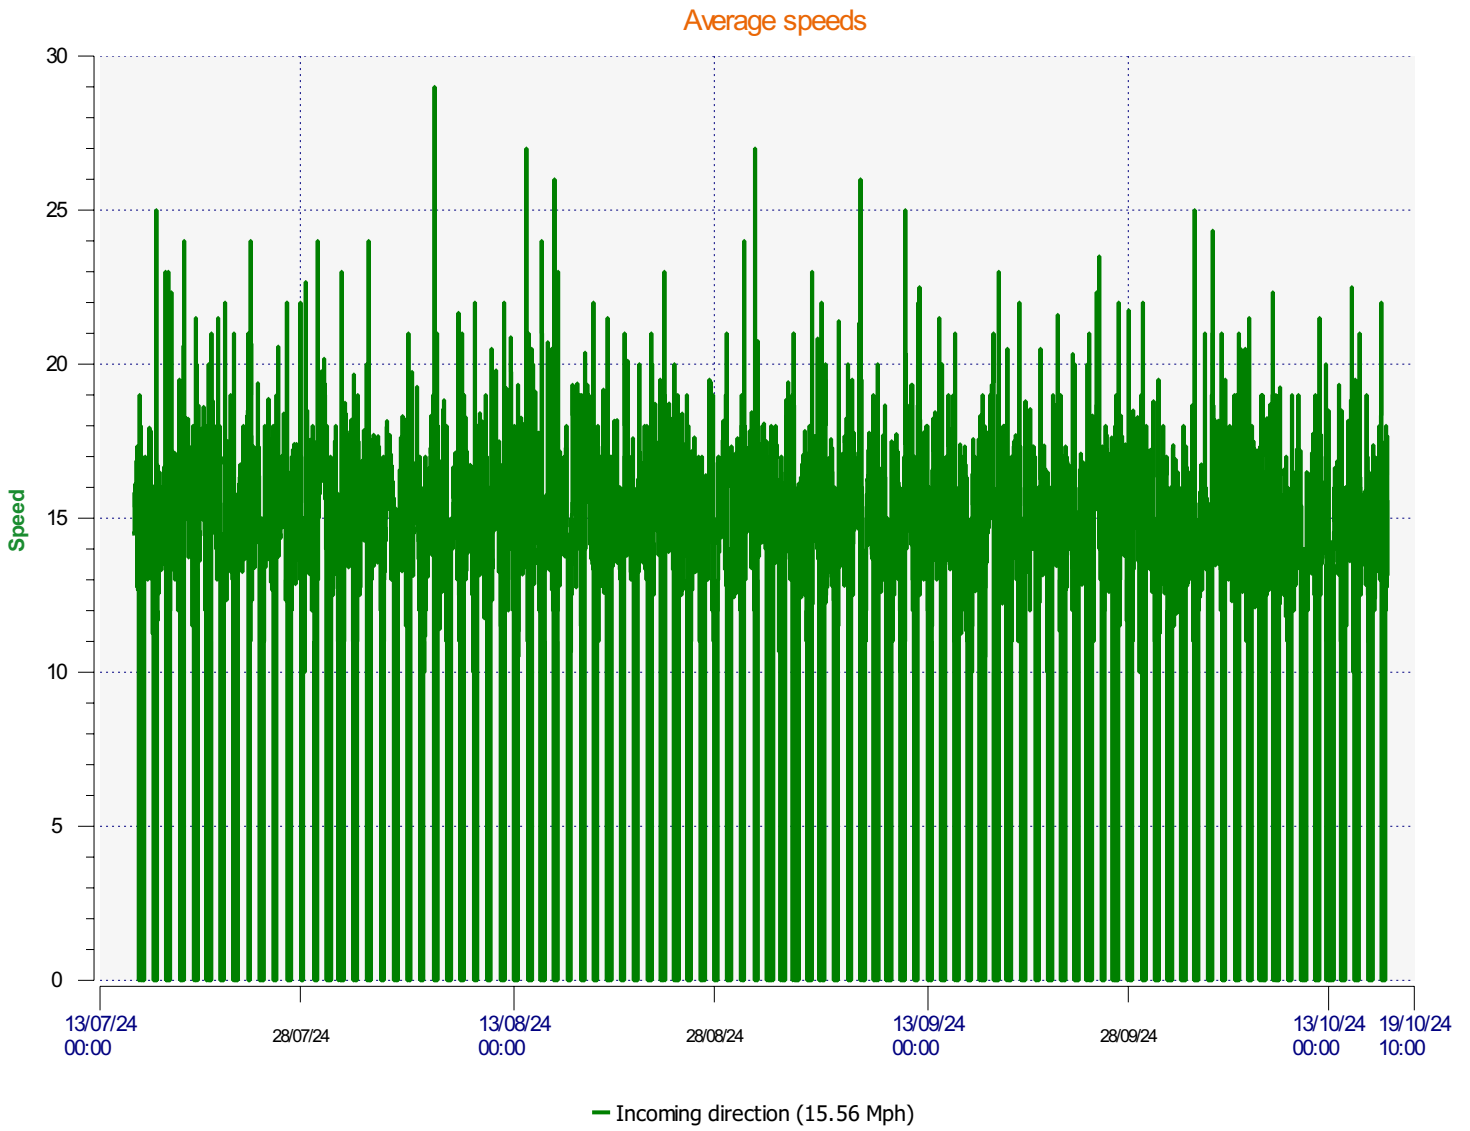

# Élan Cité

DÉTECTER • INFORMER • SÉCURISER

---

**Start date:** Monday, July 15, 2024 1:30 PM  
**End date:** Thursday, October 17, 2024 10:30 AM

**Location:**

**Comments:**

---

**Start date:** Monday, July 15, 2024 1:30 PM  
**End date:** Thursday, October 17, 2024 10:30 AM

**Location:**

**Comments:**

**Start date:** Monday, July 15, 2024 1:30 PM  
**End date:** Thursday, October 17, 2024 10:30 AM

**Location:**

**Comments:**

**Start date:** Monday, July 15, 2024 1:30 PM  
**End date:** Thursday, October 17, 2024 10:30 AM

**Location:**

**Comments:**

**Start date:** Monday, July 15, 2024 1:30 PM  
**End date:** Thursday, October 17, 2024 10:30 AM

**Location:**

**Comments:**

---

**Start date:** Monday, July 15, 2024 1:30 PM  
**End date:** Thursday, October 17, 2024 10:30 AM

**Location:**

**Comments:**

---

**Speed percentiles (incoming)**

**V30:** 12.00Mph **V50:** 14.00Mph **V85:** 19.00Mph

**Start date:** Monday, July 15, 2024 1:30 PM  
**End date:** Thursday, October 17, 2024 10:30 AM