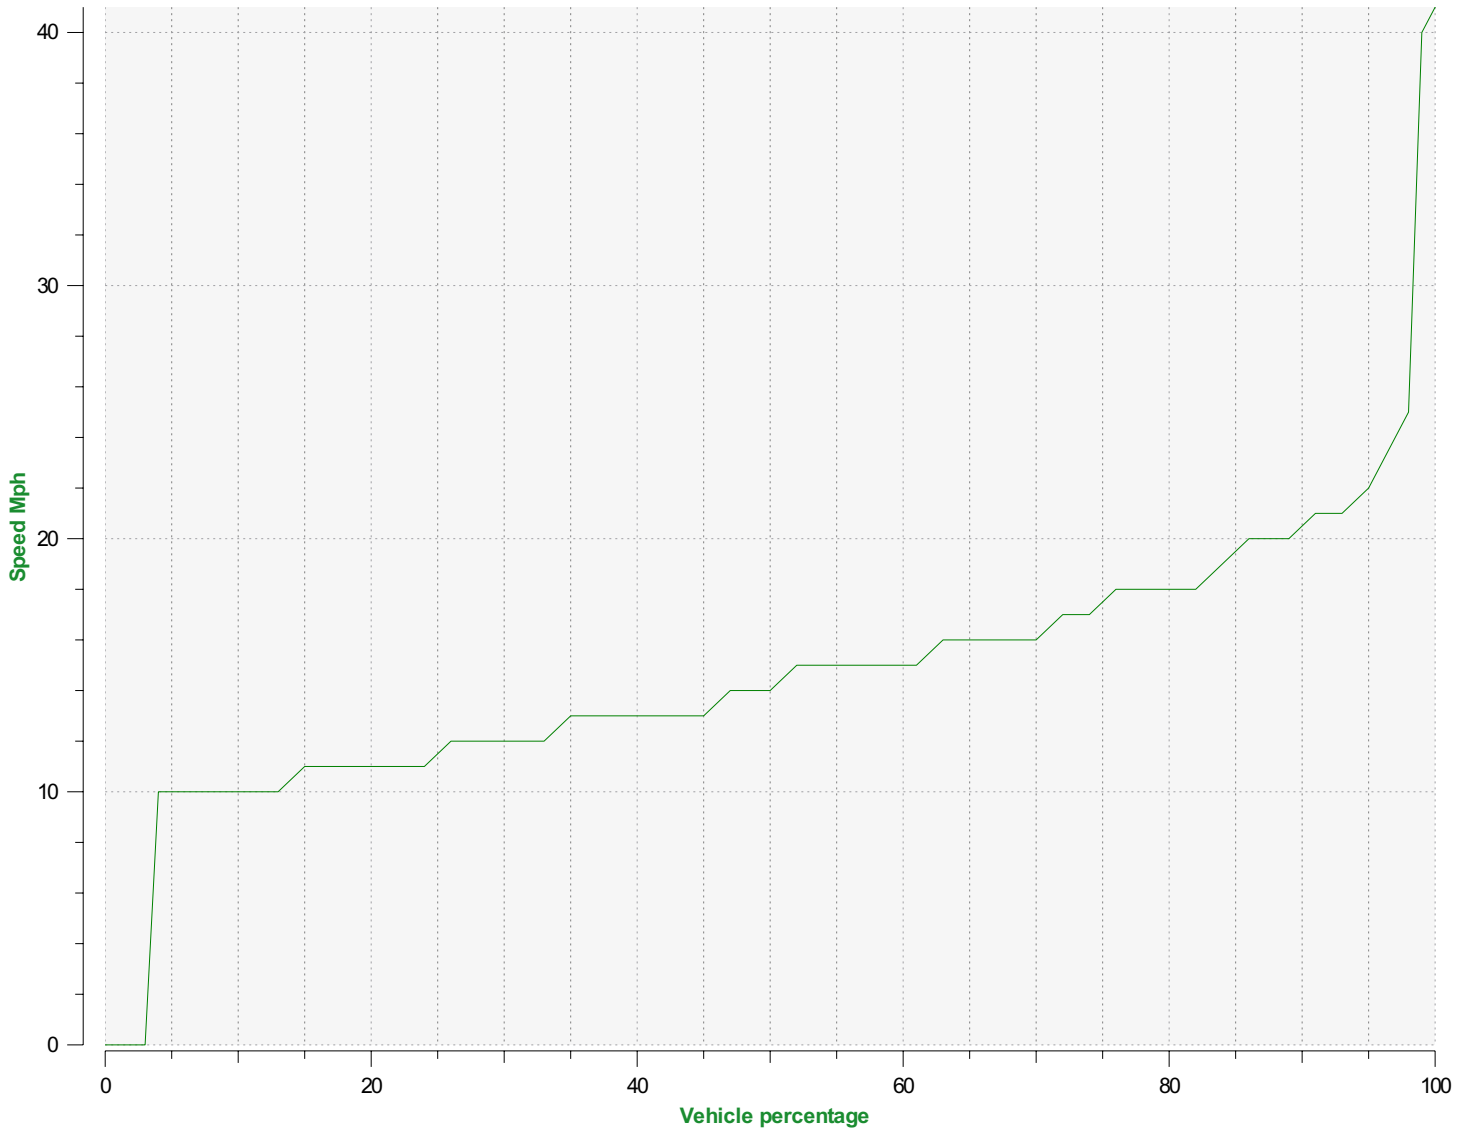

**Location:**

**Comments:**

**Start date:** Monday, July 15, 2024 1:30 PM  
**End date:** Thursday, October 17, 2024 10:30 AM

**Location:**

**Comments:**

---

**Start date:** Monday, July 15, 2024 1:30 PM  
**End date:** Thursday, October 17, 2024 10:30 AM

**Location:**

**Comments:**

---

**Speed percentiles (incoming)**

**V30:** 12.00Mph **V50:** 14.00Mph **V85:** 19.00Mph

**Start date:** Monday, July 15, 2024 1:30 PM  
**End date:** Thursday, October 17, 2024 10:30 AM

**Location:**

**Comments:**

**Speed percentile(outgoing)**

**V30:** 0.00Mph    **V50:** 0.00Mph    **V85:** 0.00Mph

**Start date:** Monday, July 15, 2024 1:30 PM  
**End date:** Thursday, October 17, 2024 10:30 AM