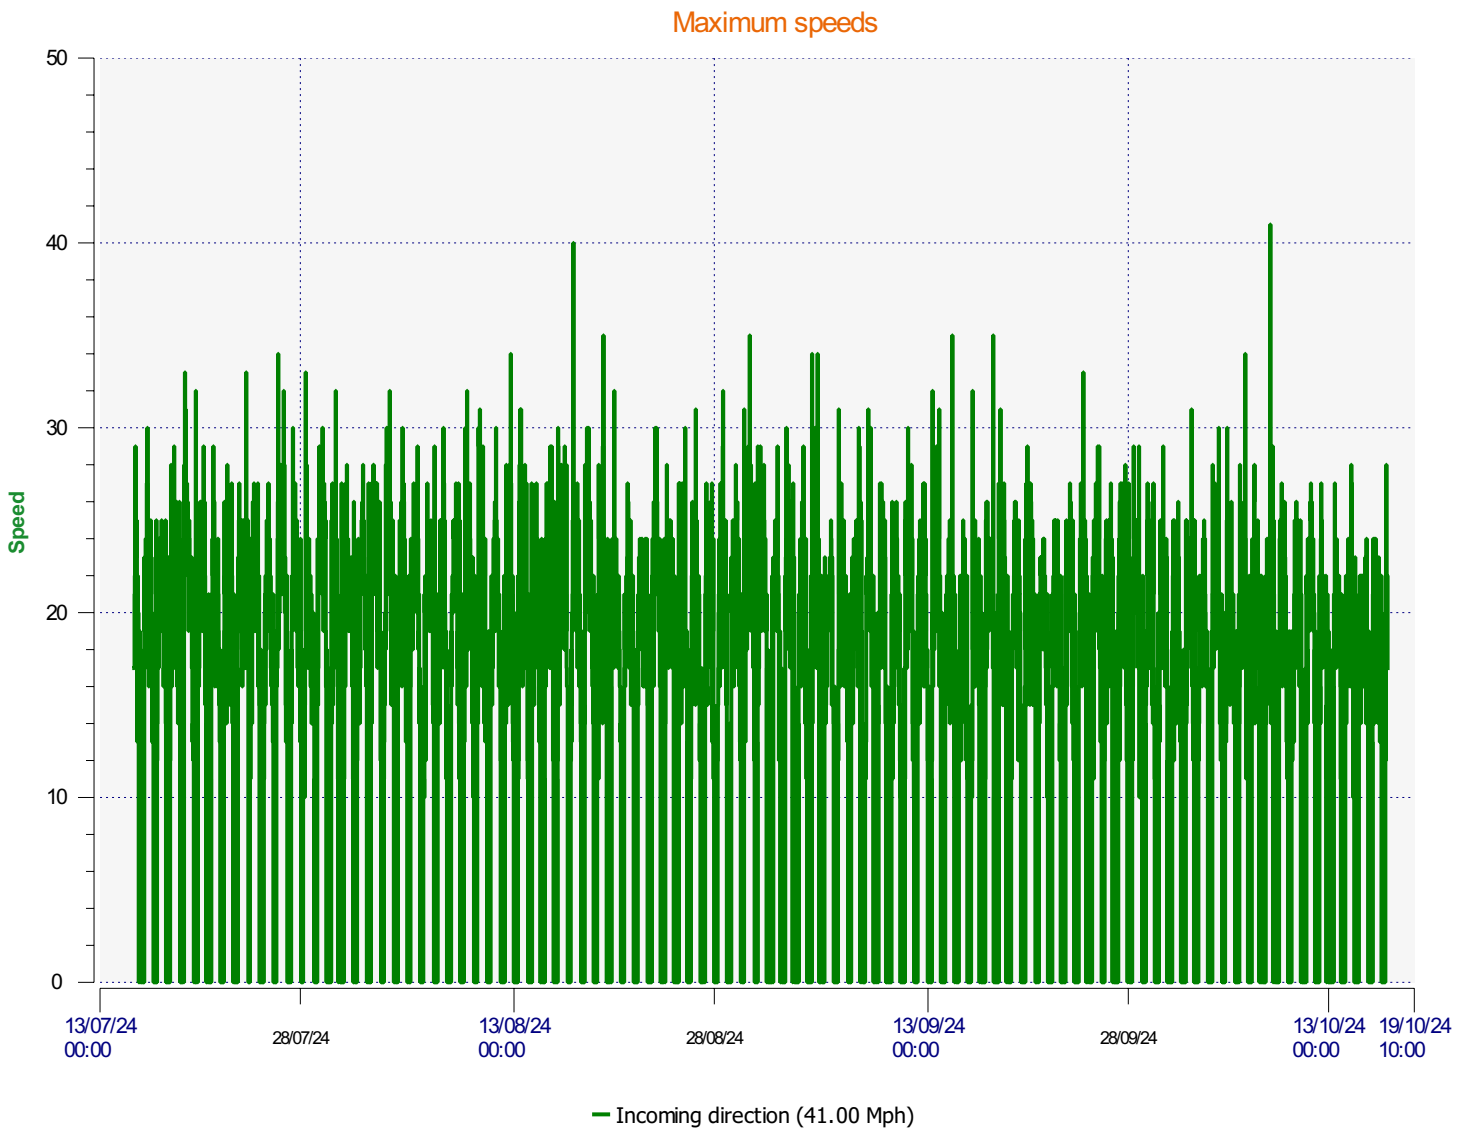

# Élan Cité

DÉTECTER • INFORMER • SÉCURISER

---

**Start date:** Monday, July 15, 2024 1:30 PM  
**End date:** Thursday, October 17, 2024 10:30 AM

**Location:**

**Comments:**

---

**Start date:** Monday, July 15, 2024 1:30 PM  
**End date:** Thursday, October 17, 2024 10:30 AM

**Location:**

**Comments:**

**Start date:** Monday, July 15, 2024 1:30 PM  
**End date:** Thursday, October 17, 2024 10:30 AM

**Location:**

**Comments:**

**Start date:** Monday, July 15, 2024 1:30 PM  
**End date:** Thursday, October 17, 2024 10:30 AM

**Location:**

**Comments:**

---

**Speed percentiles (incoming)**

**V30:** 12.00Mph **V50:** 14.00Mph **V85:** 19.00Mph

**Start date:** Monday, July 15, 2024 1:30 PM  
**End date:** Thursday, October 17, 2024 10:30 AM

**Location:**

**Comments:**

**Speed percentile(outgoing)**

**V30:** 0.00Mph    **V50:** 0.00Mph    **V85:** 0.00Mph

**Start date:** Monday, July 15, 2024 1:30 PM  
**End date:** Thursday, October 17, 2024 10:30 AM