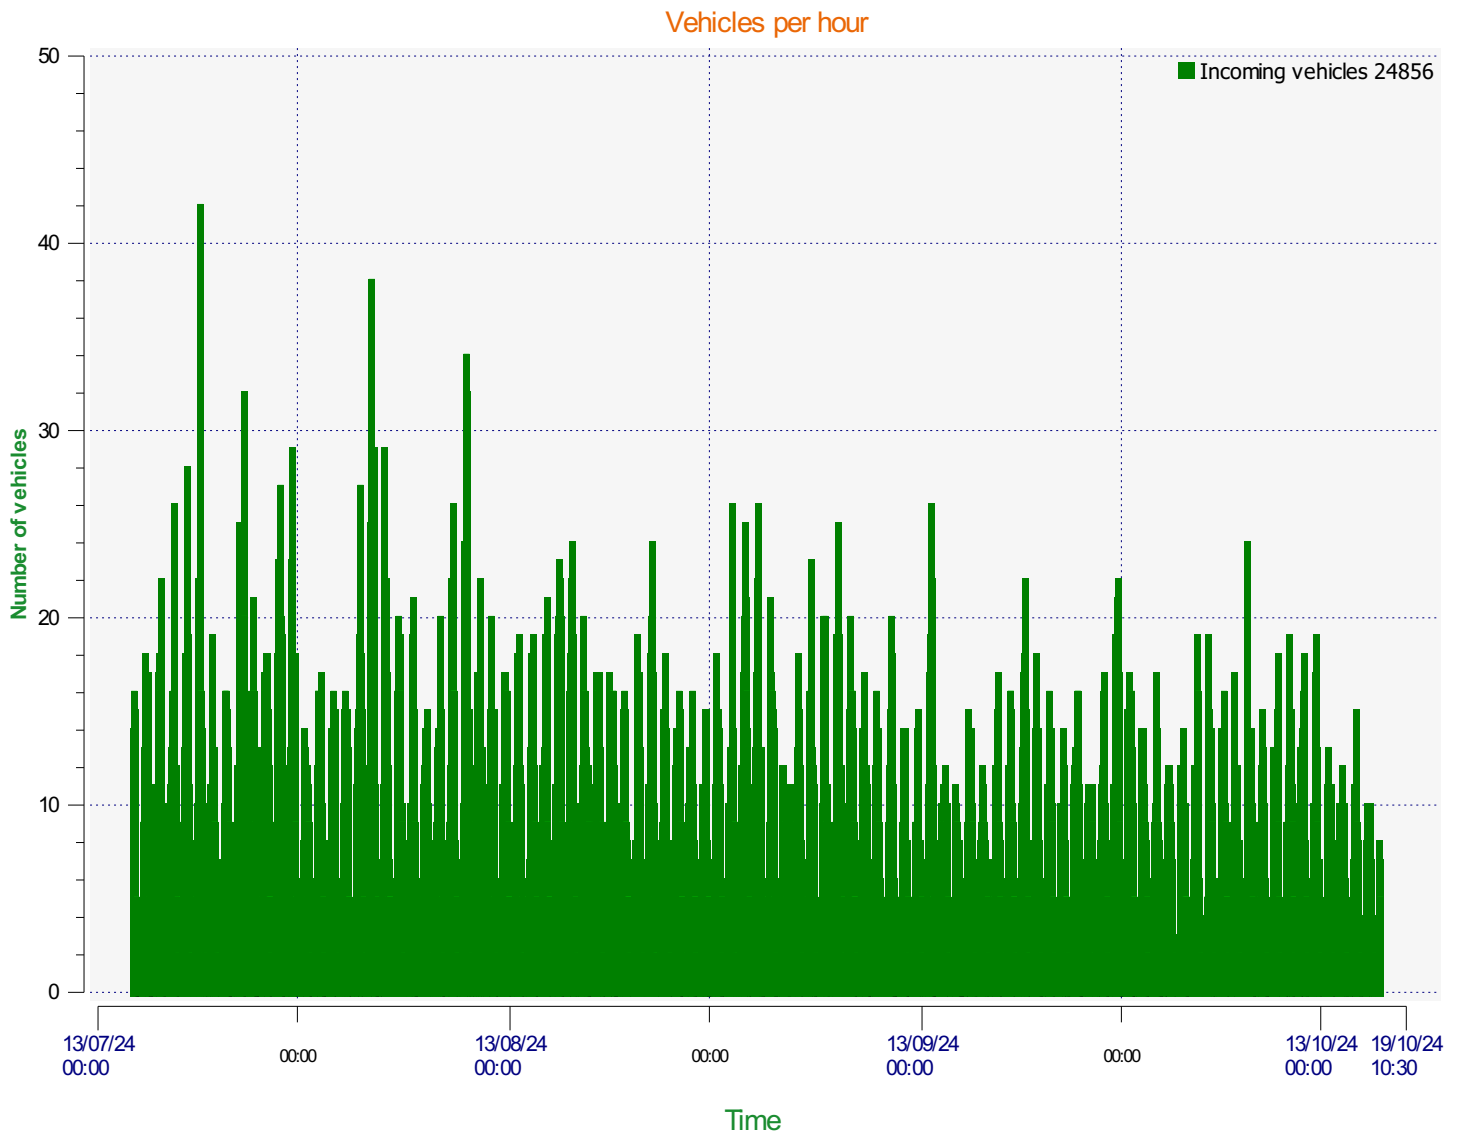

**Location:**

**Comments:**

**Start date:** Monday, July 15, 2024 1:30 PM  
**End date:** Thursday, October 17, 2024 10:30 AM

**Location:**

**Comments:**

**Start date:** Monday, July 15, 2024 1:30 PM  
**End date:** Thursday, October 17, 2024 10:30 AM

**Location:**

**Comments:**

**Start date:** Monday, July 15, 2024 1:30 PM  
**End date:** Thursday, October 17, 2024 10:30 AM

**Location:**

**Comments:**

---

**Start date:** Monday, July 15, 2024 1:30 PM  
**End date:** Thursday, October 17, 2024 10:30 AM

**Location:**

**Comments:**

---

**Speed percentiles (incoming)**

**V30:** 12.00Mph **V50:** 14.00Mph **V85:** 19.00Mph

**Start date:** Monday, July 15, 2024 1:30 PM  
**End date:** Thursday, October 17, 2024 10:30 AM

**Location:**

**Comments:**

**Speed percentile(outgoing)**

**V30:** 0.00Mph    **V50:** 0.00Mph    **V85:** 0.00Mph

**Start date:** Monday, July 15, 2024 1:30 PM  
**End date:** Thursday, October 17, 2024 10:30 AM