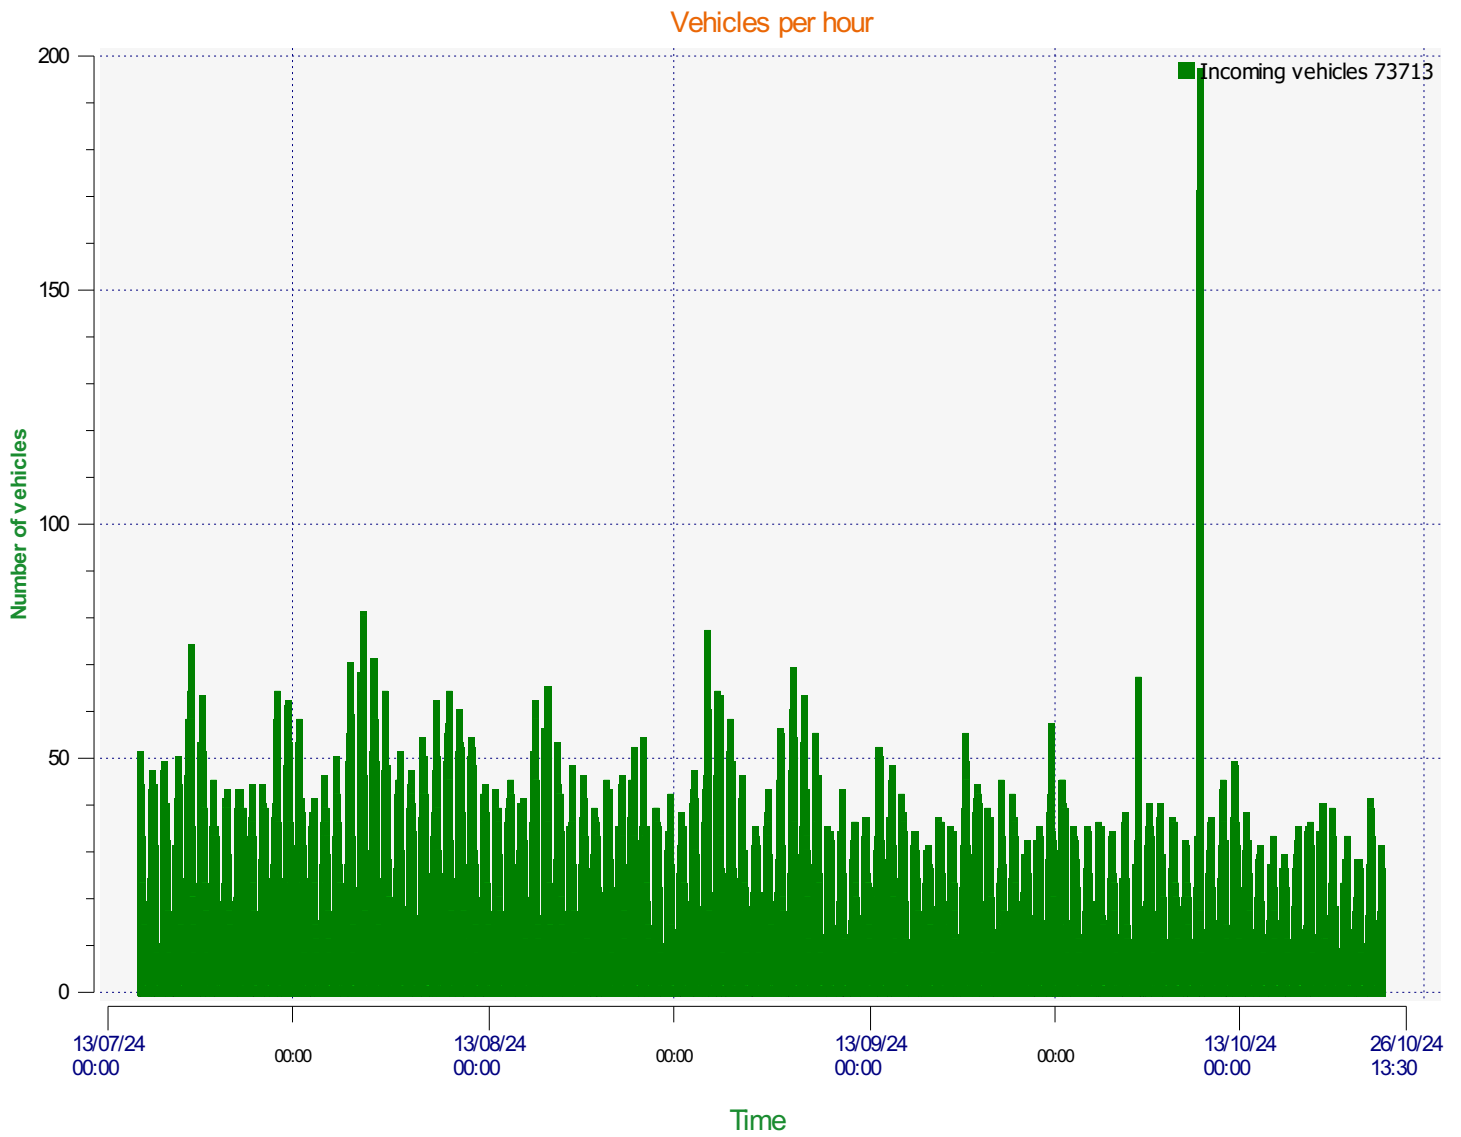

**Location:**

**Comments:**

**Start date:** Monday, July 15, 2024 1:30 PM  
**End date:** Thursday, October 24, 2024 1:30 PM

**Location:**

**Comments:**

**Start date:** Monday, July 15, 2024 1:30 PM  
**End date:** Thursday, October 24, 2024 1:30 PM

**Location:**

**Comments:**

**Start date:** Monday, July 15, 2024 1:30 PM  
**End date:** Thursday, October 24, 2024 1:30 PM

**Location:**

**Comments:**

---

**Start date:** Monday, July 15, 2024 1:30 PM  
**End date:** Thursday, October 24, 2024 1:30 PM

**Location:**

**Comments:**

---

**Speed percentiles (incoming)**

**V30:** 16.00Mph **V50:** 18.00Mph **V85:** 21.00Mph

**Start date:** Monday, July 15, 2024 1:30 PM  
**End date:** Thursday, October 24, 2024 1:30 PM

**Location:**

**Comments:**

**Speed percentile(outgoing)**

**V30:** 0.00Mph    **V50:** 0.00Mph    **V85:** 0.00Mph

**Start date:** Monday, July 15, 2024 1:30 PM  
**End date:** Thursday, October 24, 2024 1:30 PM