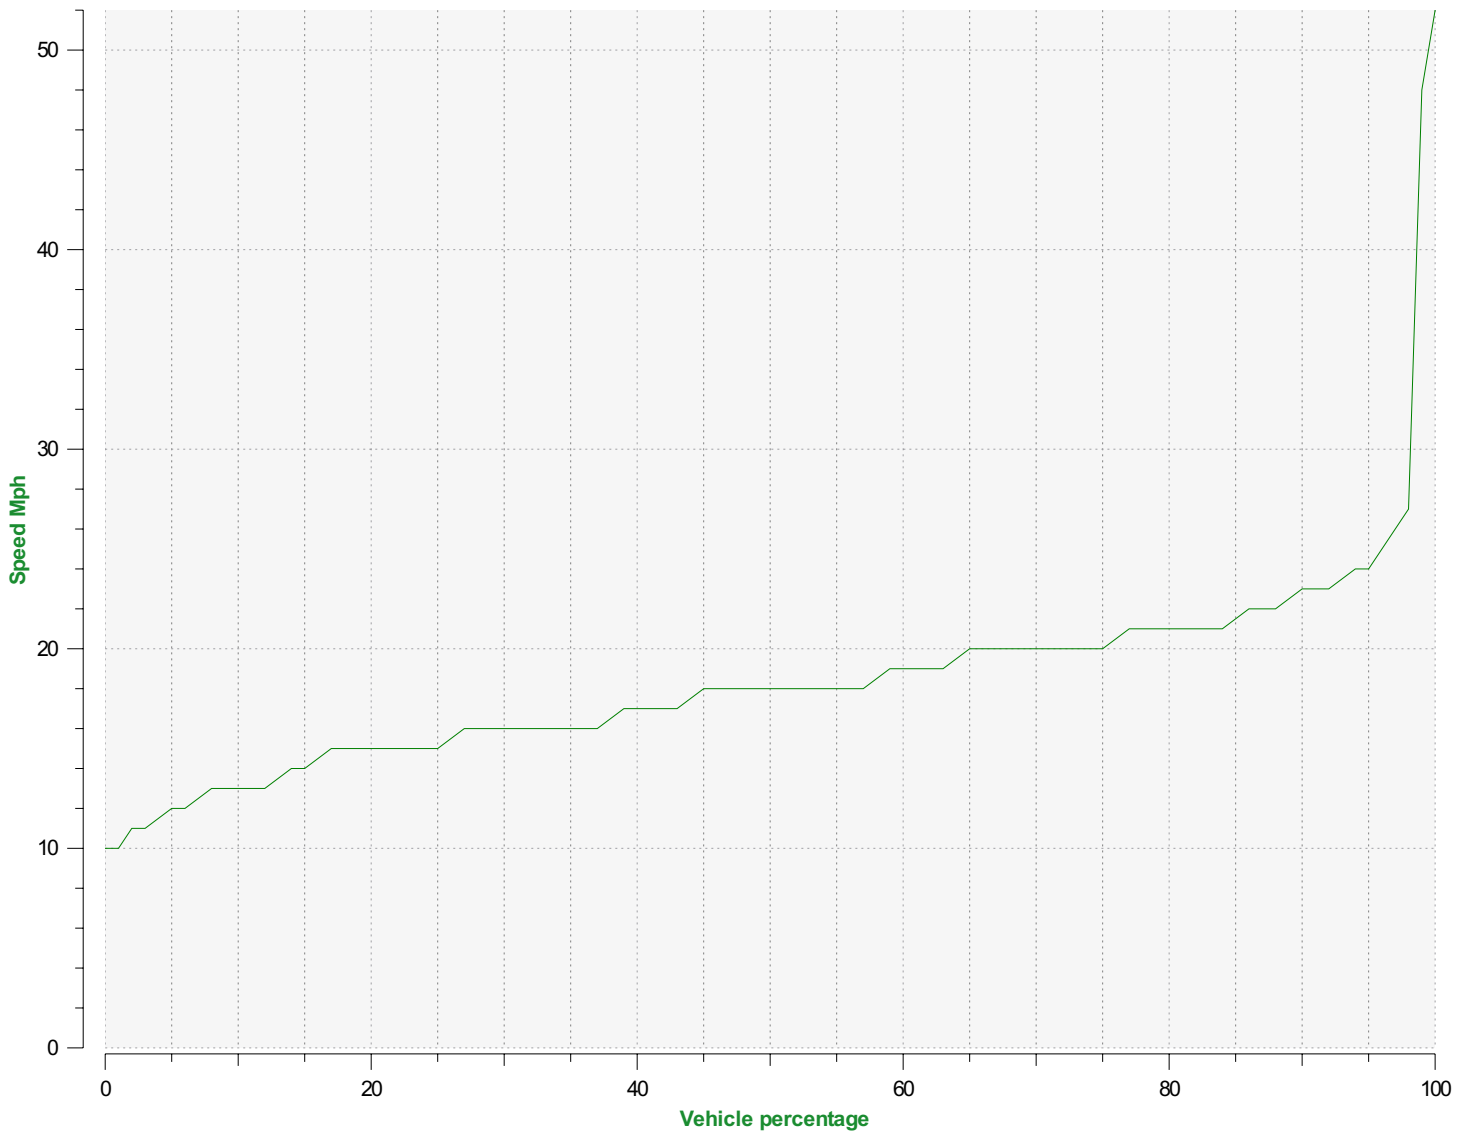

**Location:**

**Comments:**

**Start date:** Monday, July 15, 2024 1:30 PM  
**End date:** Thursday, October 24, 2024 1:30 PM

**Location:**

**Comments:**

**Start date:** Monday, July 15, 2024 1:30 PM  
**End date:** Thursday, October 24, 2024 1:30 PM

**Location:**

**Comments:**

**Start date:** Monday, July 15, 2024 1:30 PM  
**End date:** Thursday, October 24, 2024 1:30 PM

**Location:**

**Comments:**

---

**Start date:** Monday, July 15, 2024 1:30 PM  
**End date:** Thursday, October 24, 2024 1:30 PM

**Location:**

**Comments:**

---

**Speed percentiles (incoming)**

**V30:** 16.00Mph **V50:** 18.00Mph **V85:** 21.00Mph

**Start date:** Monday, July 15, 2024 1:30 PM  
**End date:** Thursday, October 24, 2024 1:30 PM

**Location:**

**Comments:**

**Speed percentile(outgoing)**

**V30:** 0.00Mph    **V50:** 0.00Mph    **V85:** 0.00Mph

**Start date:** Monday, July 15, 2024 1:30 PM  
**End date:** Thursday, October 24, 2024 1:30 PM