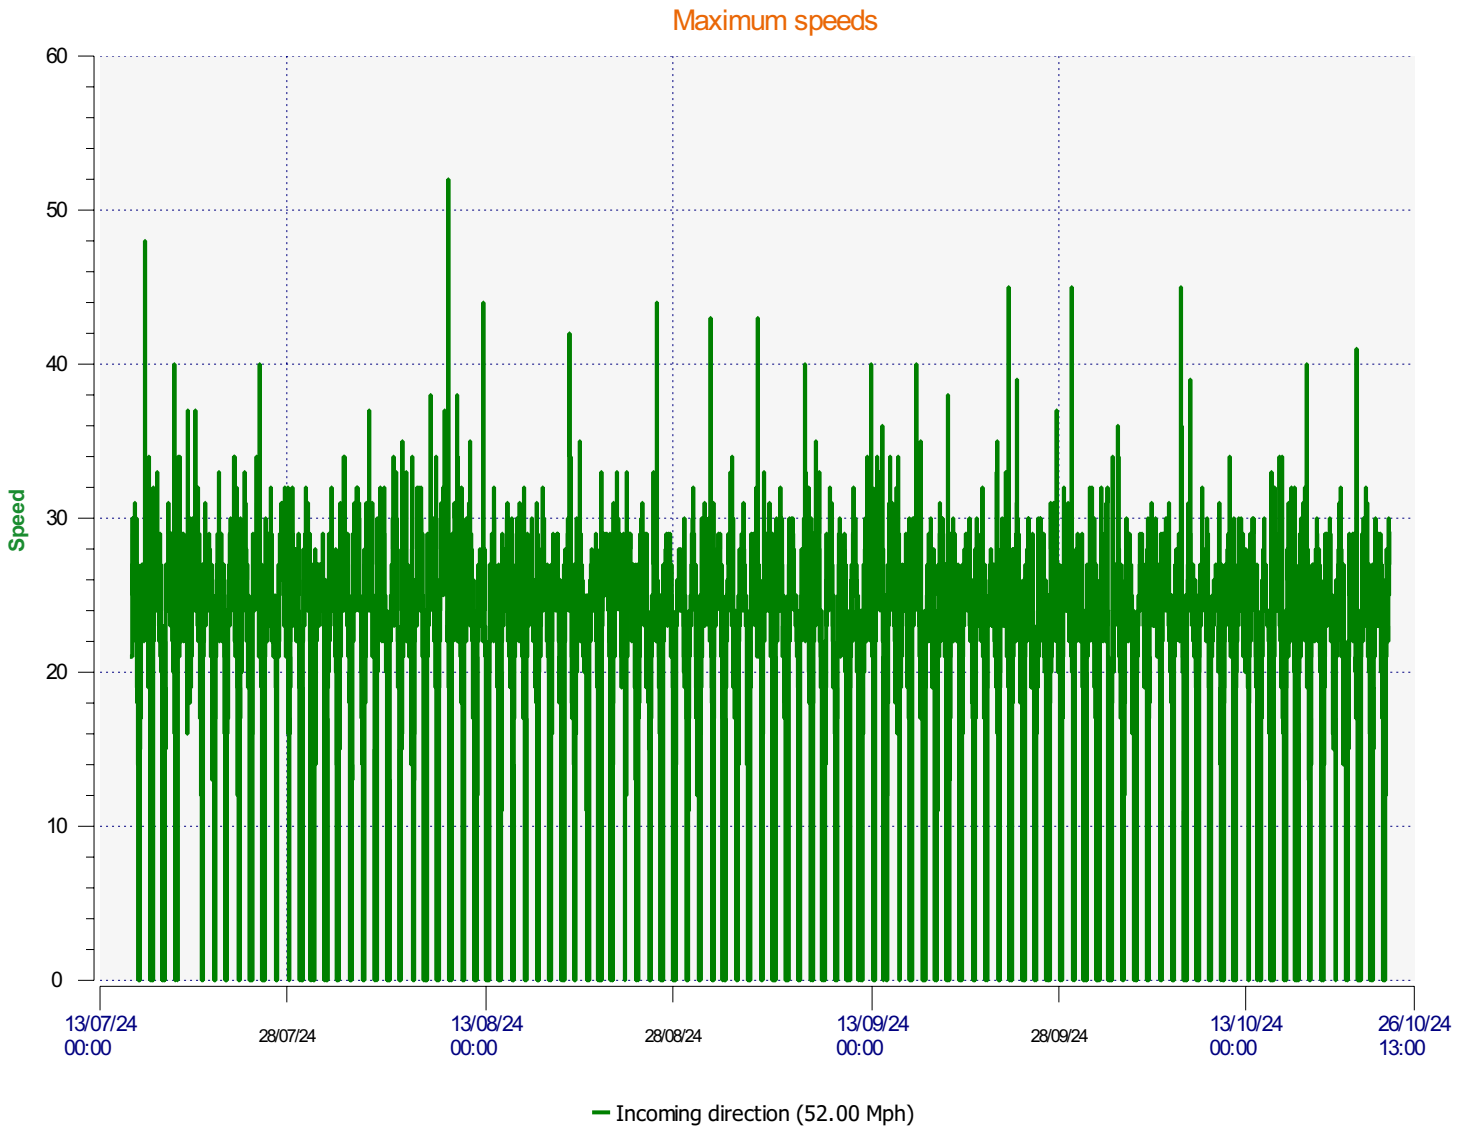

# Élan Cité

DÉTECTER • INFORMER • SÉCURISER

---

**Start date:** Monday, July 15, 2024 1:30 PM  
**End date:** Thursday, October 24, 2024 1:30 PM

**Location:**

**Comments:**

---

**Start date:** Monday, July 15, 2024 1:30 PM  
**End date:** Thursday, October 24, 2024 1:30 PM

**Location:**

**Comments:**

**Start date:** Monday, July 15, 2024 1:30 PM  
**End date:** Thursday, October 24, 2024 1:30 PM

**Location:**

**Comments:**

**Start date:** Monday, July 15, 2024 1:30 PM  
**End date:** Thursday, October 24, 2024 1:30 PM

**Location:**

**Comments:**

---

**Speed percentiles (incoming)**

**V30:** 16.00Mph **V50:** 18.00Mph **V85:** 21.00Mph

**Start date:** Monday, July 15, 2024 1:30 PM  
**End date:** Thursday, October 24, 2024 1:30 PM

**Location:**

**Comments:**

**Speed percentile(outgoing)**

**V30:** 0.00Mph    **V50:** 0.00Mph    **V85:** 0.00Mph

**Start date:** Monday, July 15, 2024 1:30 PM  
**End date:** Thursday, October 24, 2024 1:30 PM