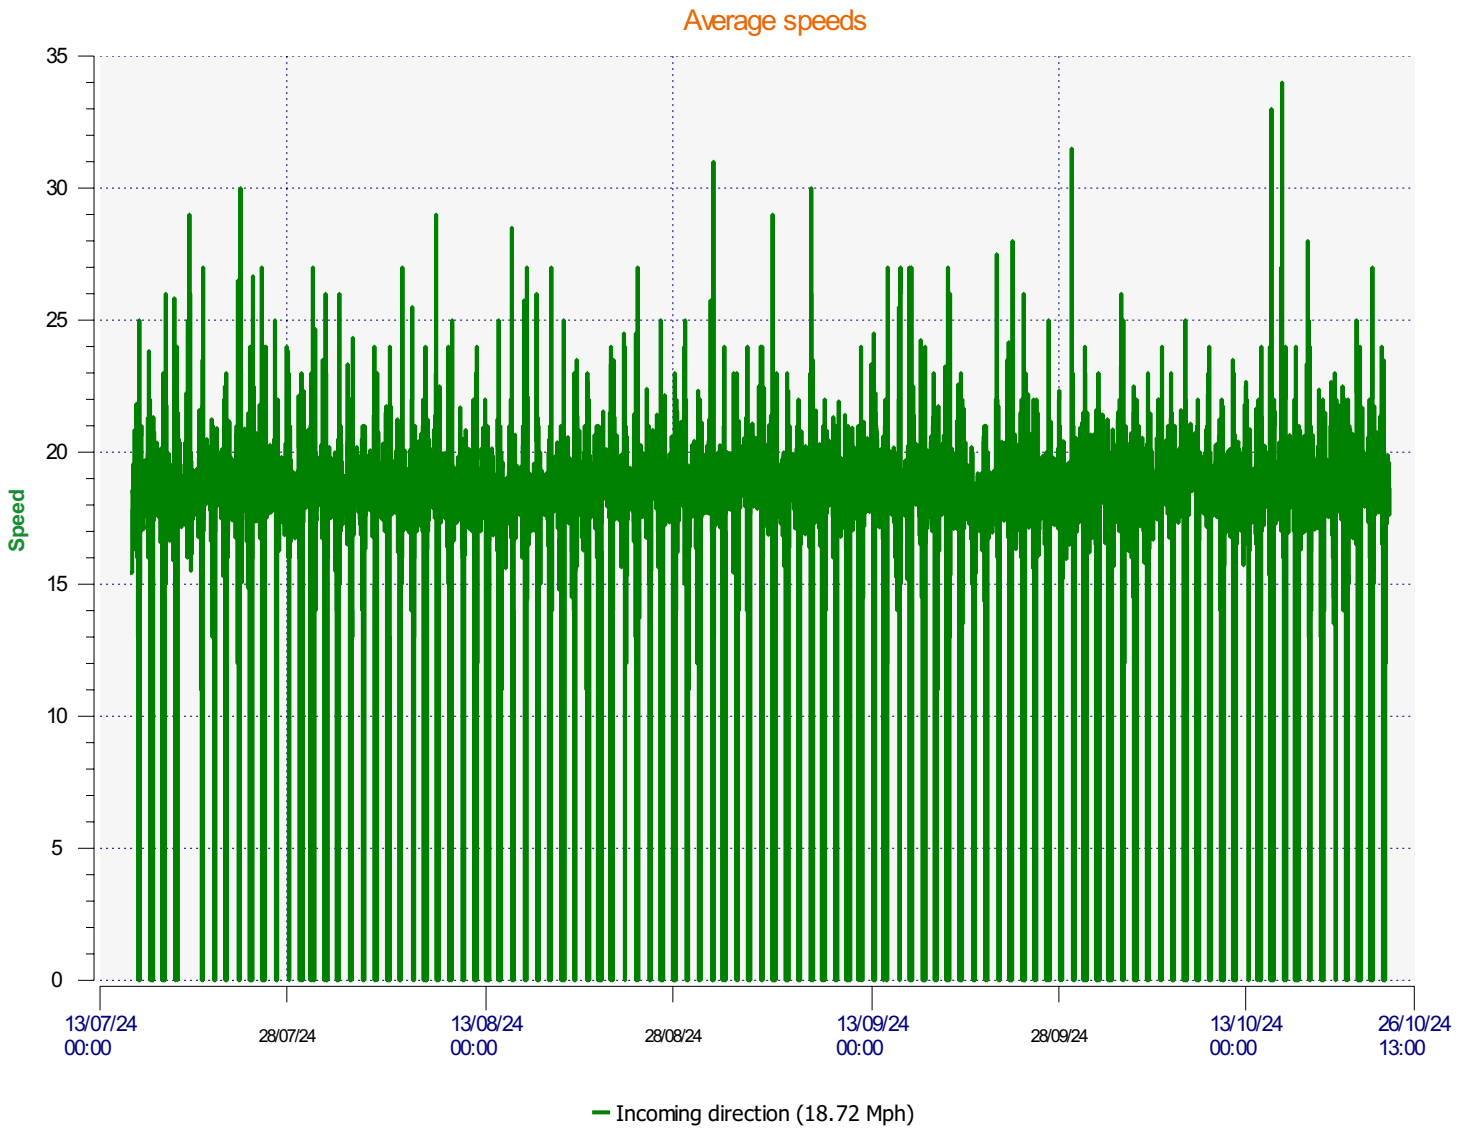

# Élan Cité

DÉTECTER • INFORMER • SÉCURISER

---

**Start date:** Monday, July 15, 2024 1:30 PM  
**End date:** Thursday, October 24, 2024 1:30 PM

**Location:**

**Comments:**

---

**Start date:** Monday, July 15, 2024 1:30 PM  
**End date:** Thursday, October 24, 2024 1:30 PM

**Location:**

**Comments:**

**Start date:** Monday, July 15, 2024 1:30 PM  
**End date:** Thursday, October 24, 2024 1:30 PM

**Location:**

**Comments:**

**Start date:** Monday, July 15, 2024 1:30 PM  
**End date:** Thursday, October 24, 2024 1:30 PM

**Location:**

**Comments:**

**Start date:** Monday, July 15, 2024 1:30 PM  
**End date:** Thursday, October 24, 2024 1:30 PM

**Location:**

**Comments:**

---

**Start date:** Monday, July 15, 2024 1:30 PM  
**End date:** Thursday, October 24, 2024 1:30 PM

**Location:**

**Comments:**

---

**Speed percentiles (incoming)**

**V30:** 16.00Mph **V50:** 18.00Mph **V85:** 21.00Mph

**Start date:** Monday, July 15, 2024 1:30 PM  
**End date:** Thursday, October 24, 2024 1:30 PM