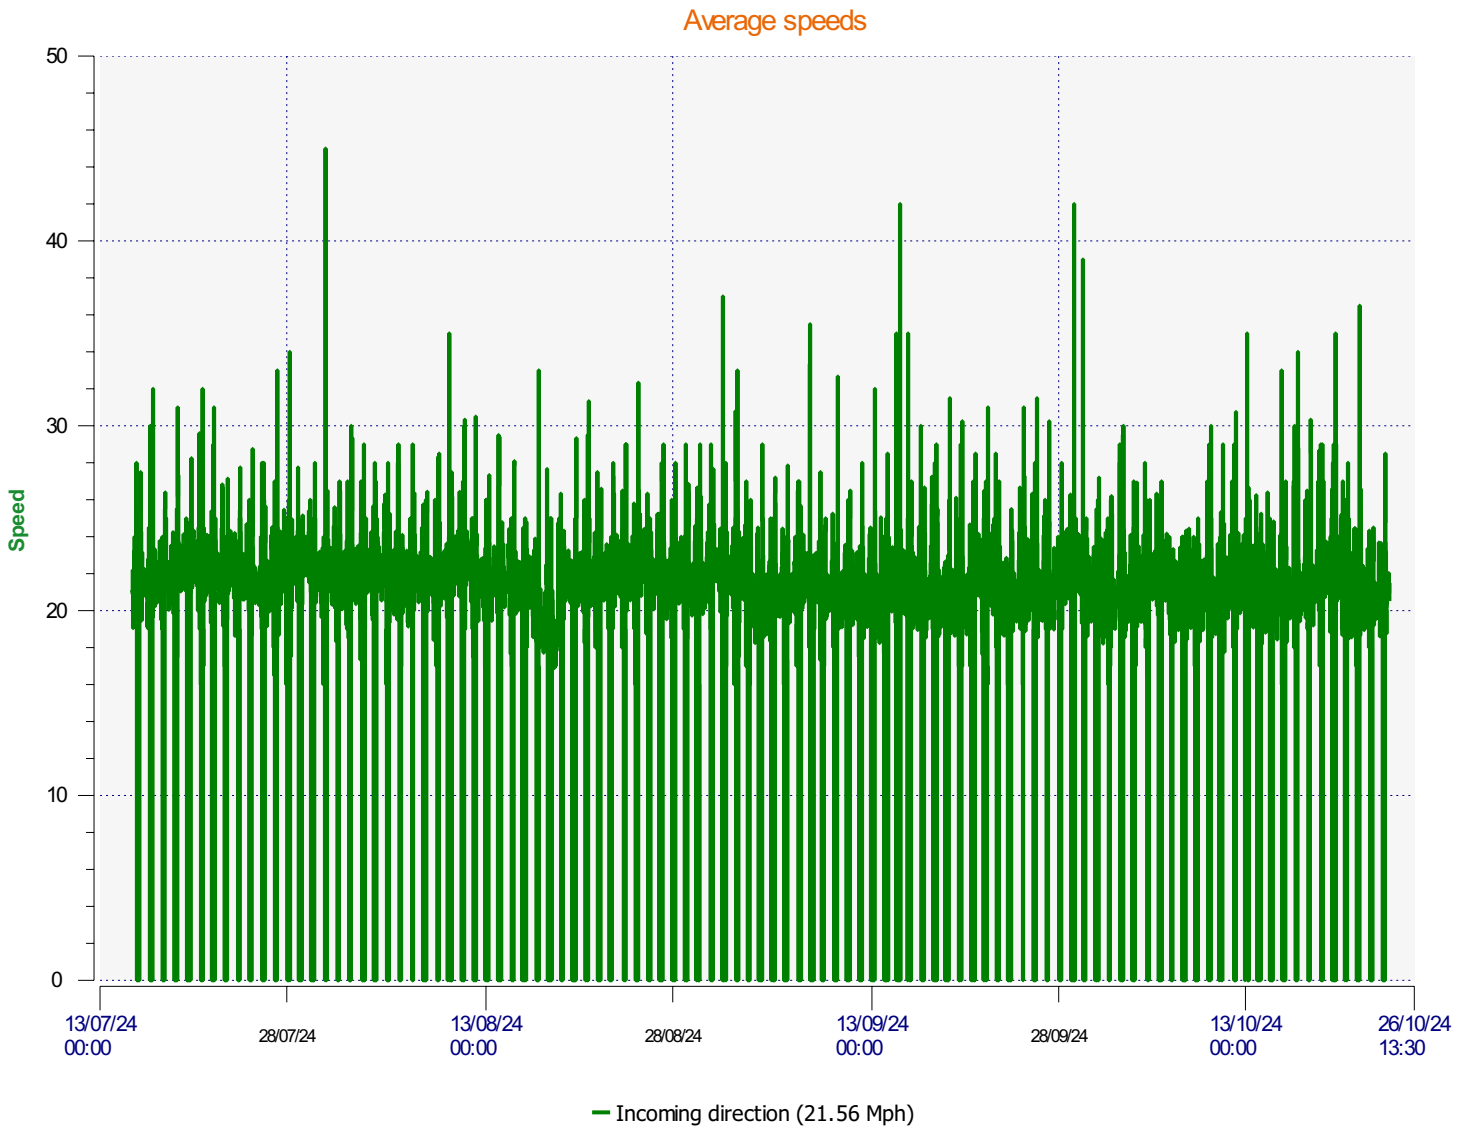

Élan Cité

DÉTECTER • INFORMER • SÉCURISER

Start date: Monday, July 15, 2024 2:30 PM
End date: Thursday, October 24, 2024 2:00 PM

Location:

Comments:

Start date: Monday, July 15, 2024 2:30 PM
End date: Thursday, October 24, 2024 2:00 PM

Location:

Comments:

Start date: Monday, July 15, 2024 2:30 PM
End date: Thursday, October 24, 2024 2:00 PM

Location:

Comments:

Start date: Monday, July 15, 2024 2:30 PM
End date: Thursday, October 24, 2024 2:00 PM

Location:

Comments:

Speed percentiles (incoming)

V30: 18.00Mph **V50:** 20.00Mph **V85:** 25.00Mph

Start date: Monday, July 15, 2024 2:30 PM
End date: Thursday, October 24, 2024 2:00 PM

Location:

Comments:

Speed percentile(outgoing)