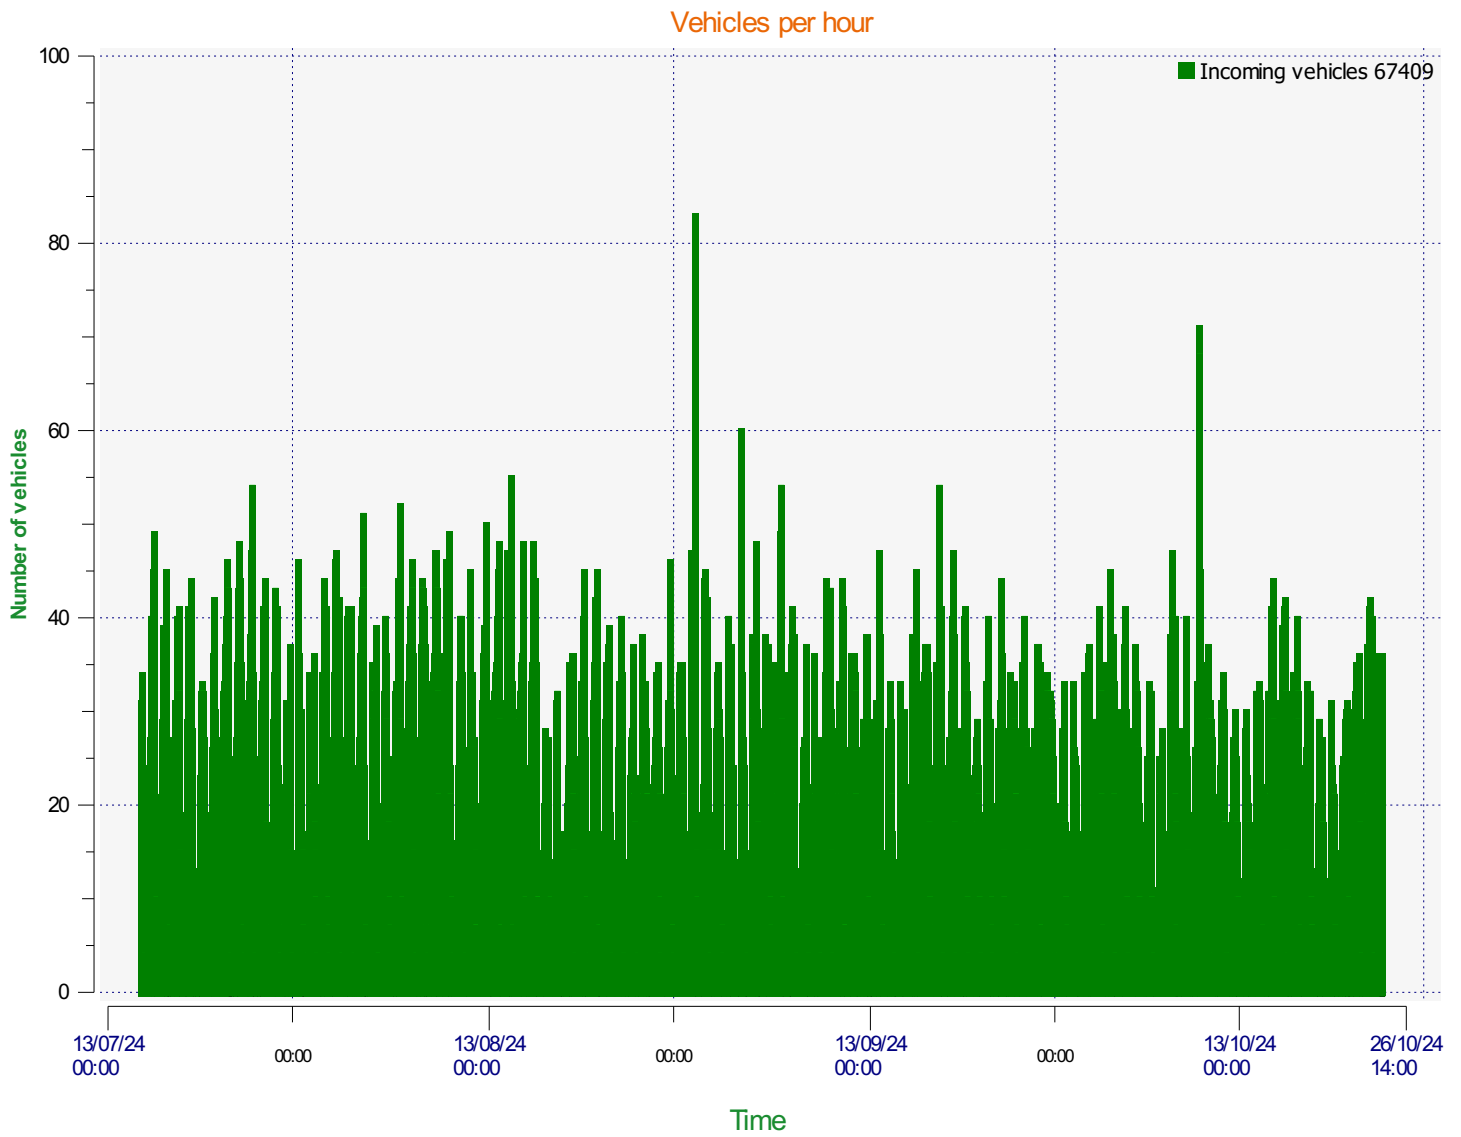

Location:

Comments:

Start date: Monday, July 15, 2024 2:30 PM
End date: Thursday, October 24, 2024 2:00 PM

Location:

Comments:

Start date: Monday, July 15, 2024 2:30 PM
End date: Thursday, October 24, 2024 2:00 PM

Location:

Comments:

Speed percentiles (incoming)

V30: 18.00Mph **V50:** 20.00Mph **V85:** 25.00Mph

Start date: Monday, July 15, 2024 2:30 PM
End date: Thursday, October 24, 2024 2:00 PM

Location:

Comments:

Speed percentile(outgoing)

V30: 0.00Mph **V50:** 0.00Mph **V85:** 0.00Mph

Start date: Monday, July 15, 2024 2:30 PM
End date: Thursday, October 24, 2024 2:00 PM

Location:

Comments: