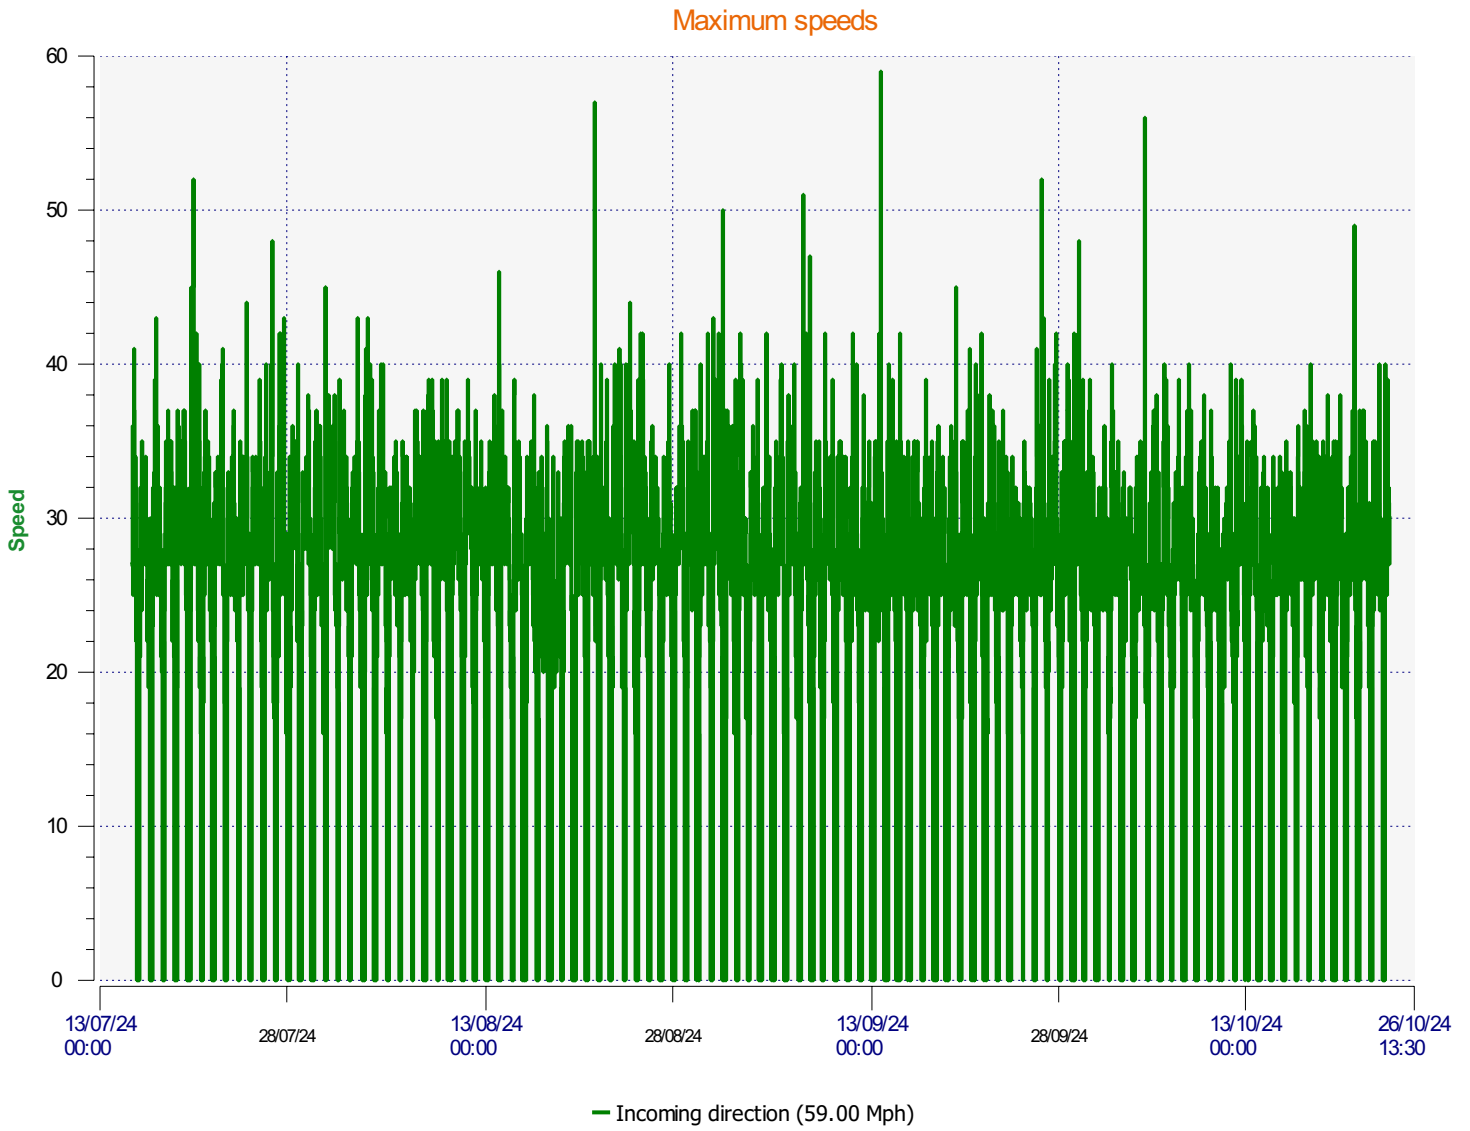

Location:

Comments:

Start date: Monday, July 15, 2024 2:30 PM
End date: Thursday, October 24, 2024 2:00 PM

Location:

Comments:

Start date: Monday, July 15, 2024 2:30 PM
End date: Thursday, October 24, 2024 2:00 PM

Location:

Comments:

Speed percentiles (incoming)

V30: 18.00Mph **V50:** 20.00Mph **V85:** 25.00Mph

Start date: Monday, July 15, 2024 2:30 PM
End date: Thursday, October 24, 2024 2:00 PM

Location:

Comments:

Speed percentile(outgoing)

V30: 0.00Mph **V50:** 0.00Mph **V85:** 0.00Mph

Start date: Monday, July 15, 2024 2:30 PM
End date: Thursday, October 24, 2024 2:00 PM

Location:

Comments: