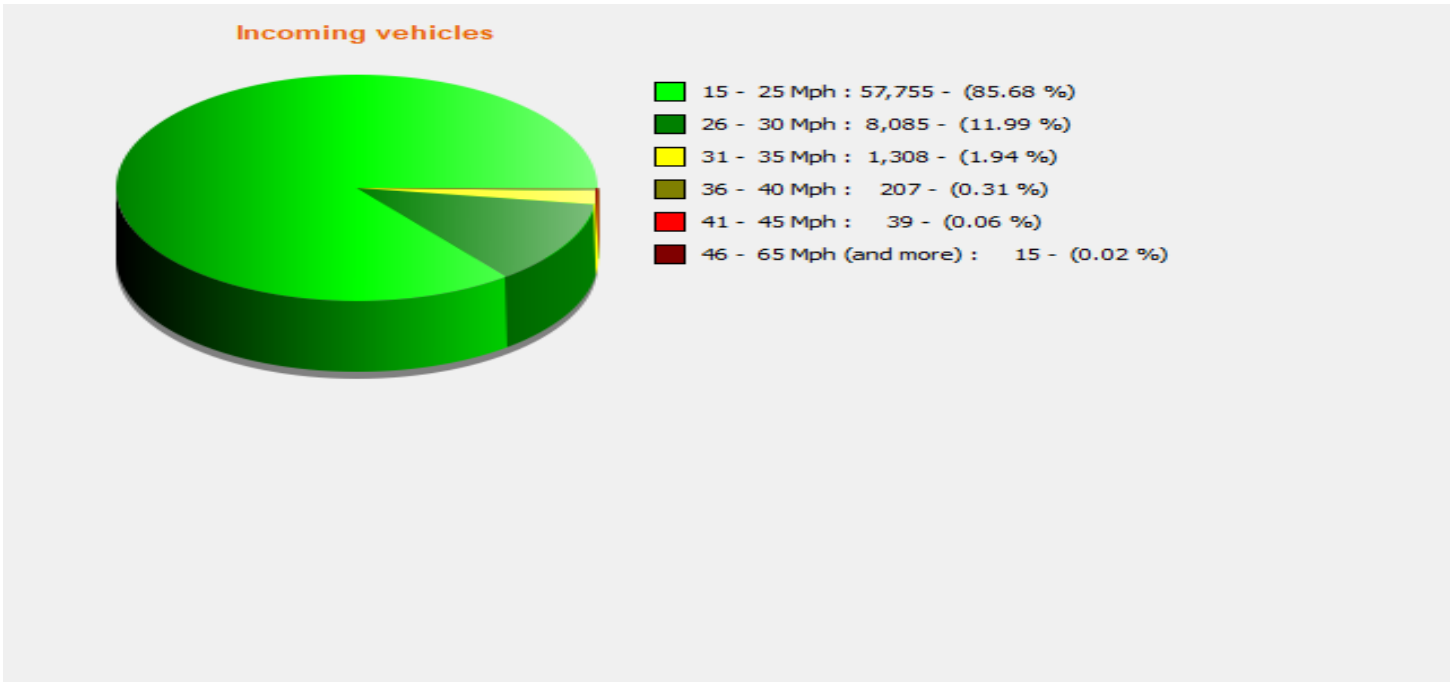

Start date: Monday, July 15, 2024 2:30 PM
End date: Thursday, October 24, 2024 2:00 PM

Location:

Comments: