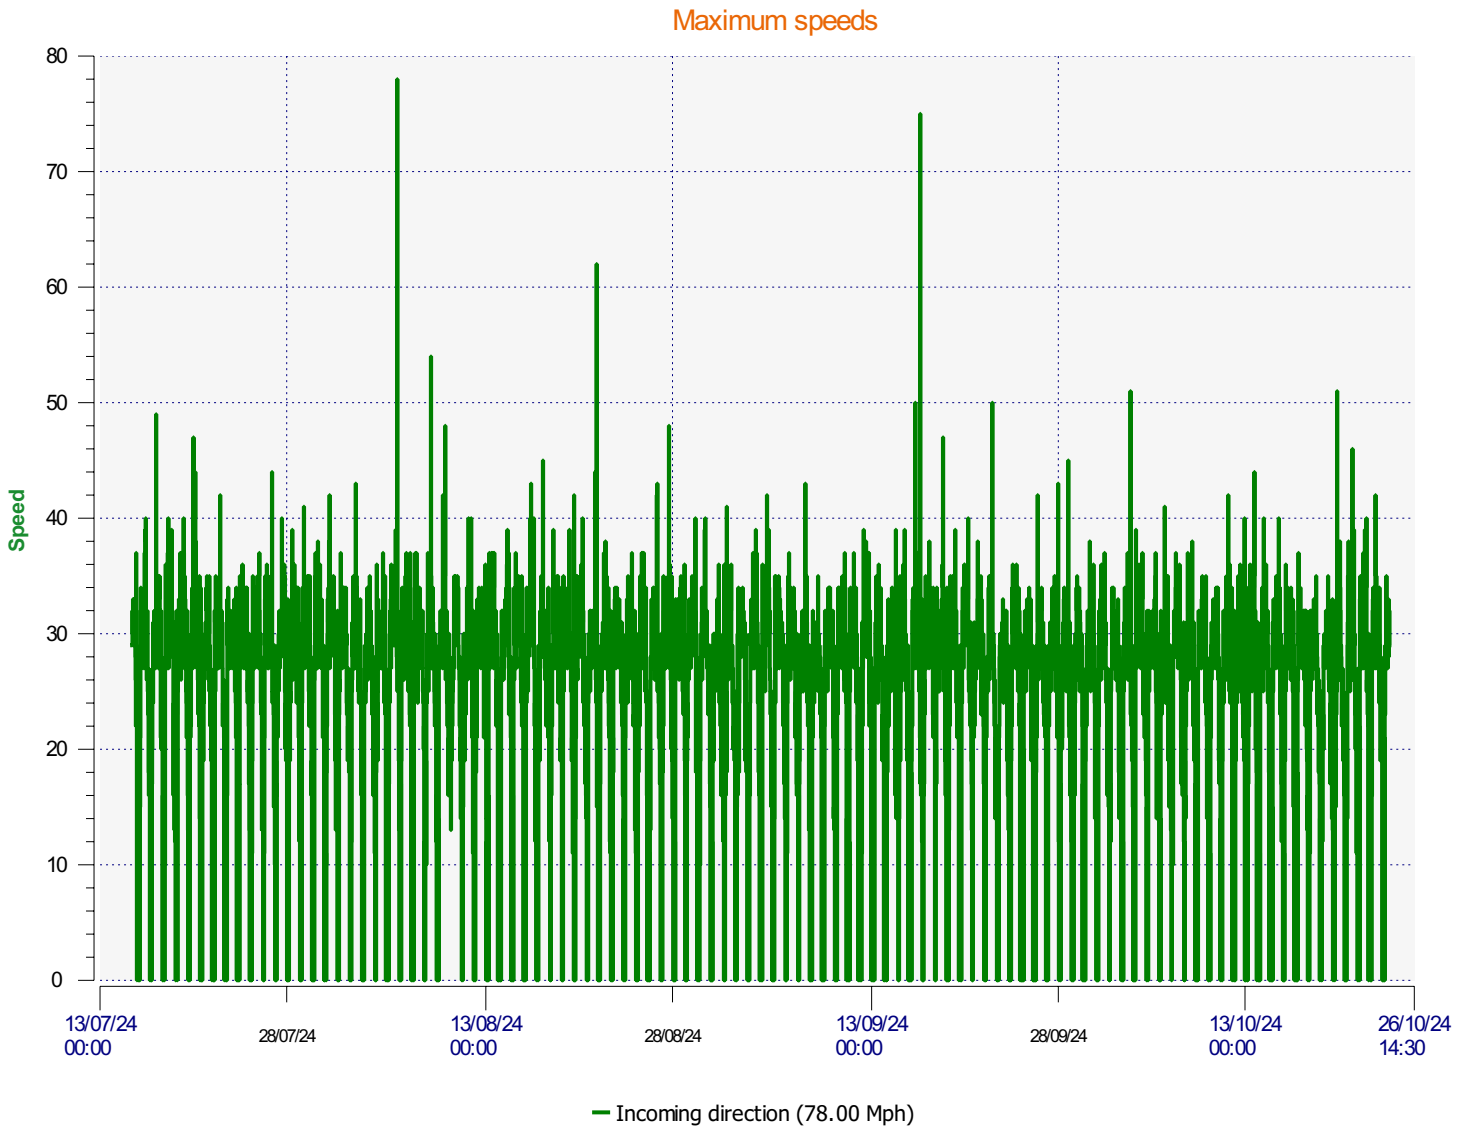

Location:

Comments:

Start date: Monday, July 15, 2024 2:00 PM
End date: Thursday, October 24, 2024 3:00 PM

Location:

Comments:

Start date: Monday, July 15, 2024 2:00 PM
End date: Thursday, October 24, 2024 3:00 PM

Location:

Comments:

Speed percentiles (incoming)

V30: 17.00Mph **V50:** 20.00Mph **V85:** 24.00Mph

Start date: Monday, July 15, 2024 2:00 PM
End date: Thursday, October 24, 2024 3:00 PM

Location:

Comments:

Speed percentile(outgoing)

V30: 0.00Mph **V50:** 0.00Mph **V85:** 0.00Mph

Start date: Monday, July 15, 2024 2:00 PM
End date: Thursday, October 24, 2024 3:00 PM

Location:

Comments: