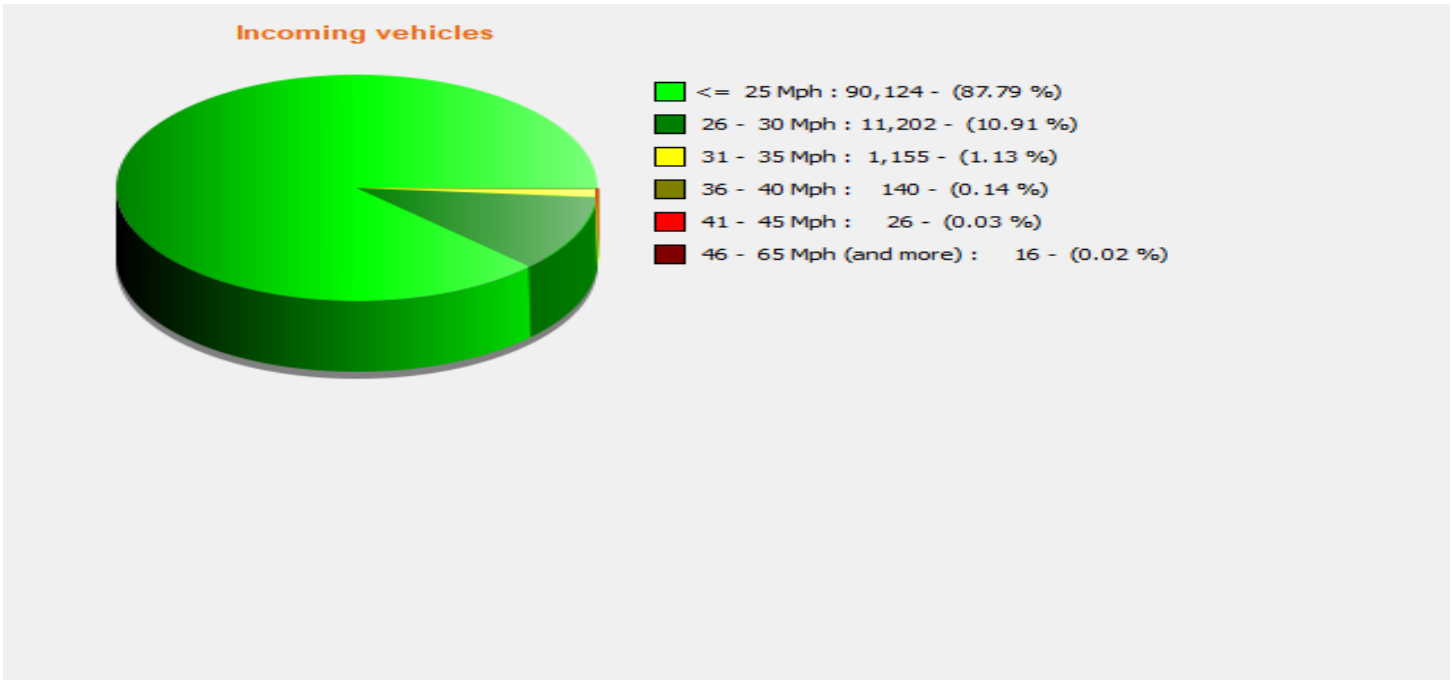

Start date: Monday, July 15, 2024 2:00 PM
End date: Thursday, October 24, 2024 3:00 PM

Location:

Comments: