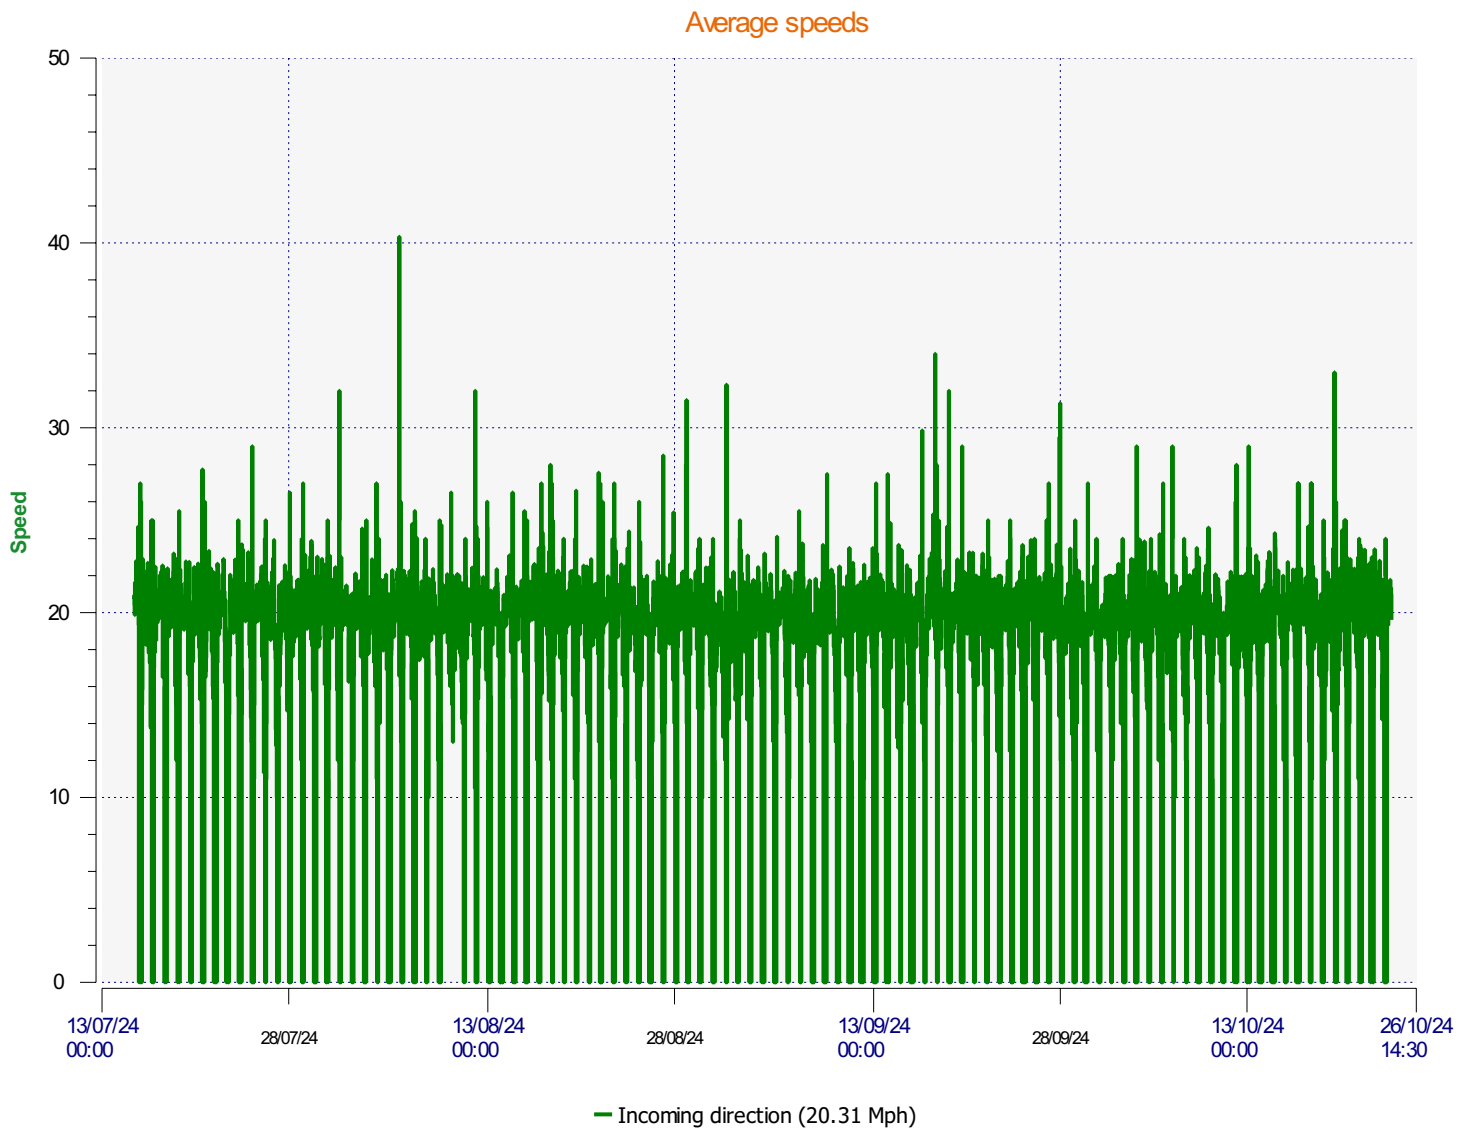

Start date: Monday, July 15, 2024 2:00 PM
End date: Thursday, October 24, 2024 3:00 PM

Location:

Comments: