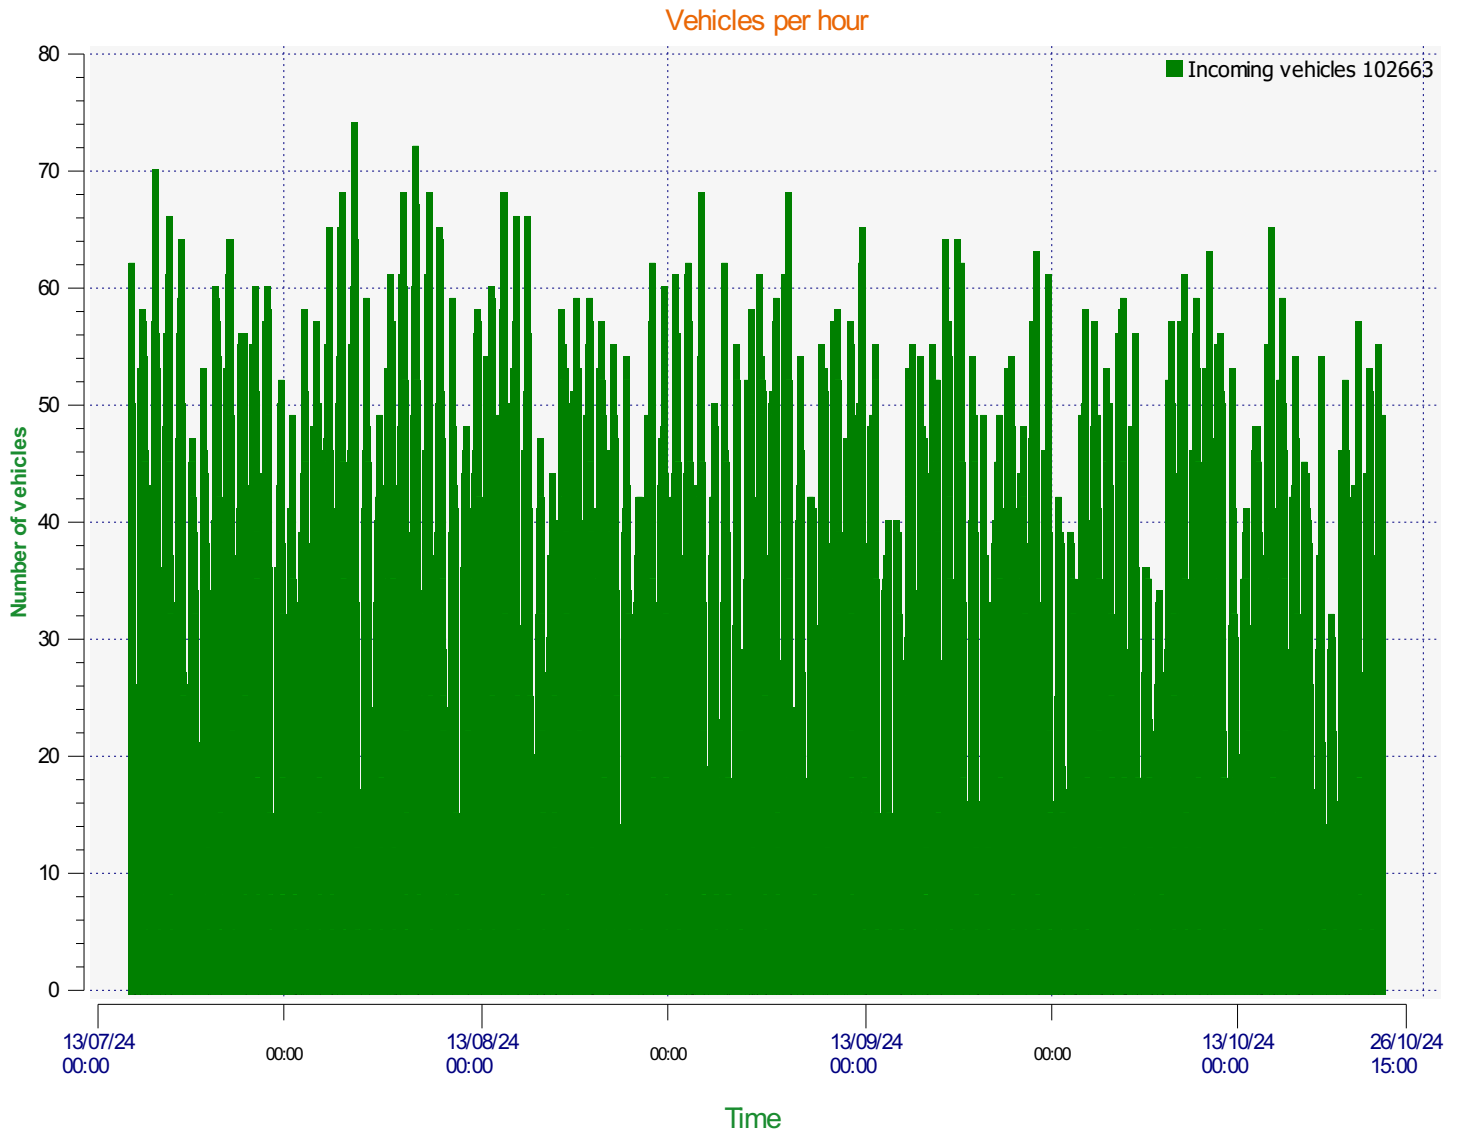

Location:

Comments:

Start date: Monday, July 15, 2024 2:00 PM
End date: Thursday, October 24, 2024 3:00 PM

Location:

Comments:

Start date: Monday, July 15, 2024 2:00 PM
End date: Thursday, October 24, 2024 3:00 PM

Location:

Comments:

Speed percentiles (incoming)

V30: 17.00Mph **V50:** 20.00Mph **V85:** 24.00Mph

Start date: Monday, July 15, 2024 2:00 PM
End date: Thursday, October 24, 2024 3:00 PM

Location:

Comments:

Speed percentile(outgoing)

V30: 0.00Mph **V50:** 0.00Mph **V85:** 0.00Mph

Start date: Monday, July 15, 2024 2:00 PM
End date: Thursday, October 24, 2024 3:00 PM

Location:

Comments: