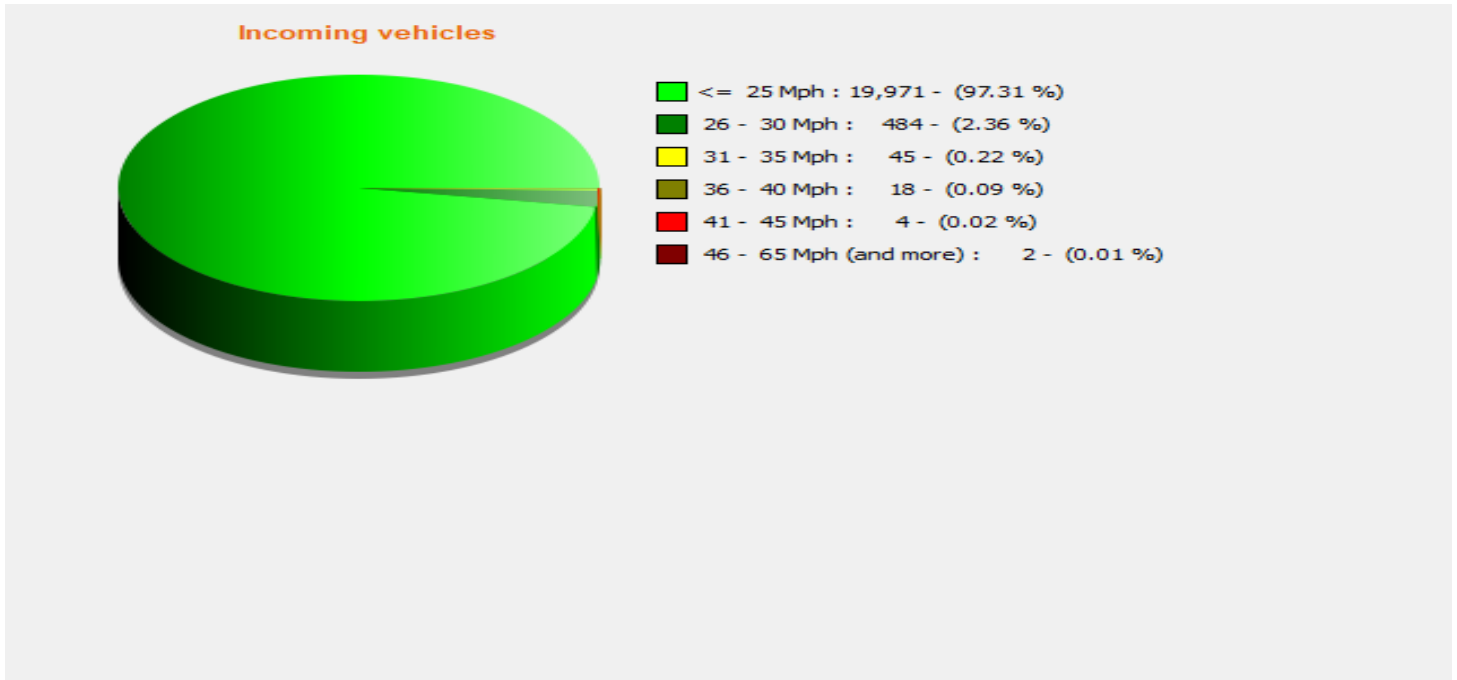

Start date: Monday, July 15, 2024 1:30 PM
End date: Thursday, October 24, 2024 1:30 PM

Location:

Comments: