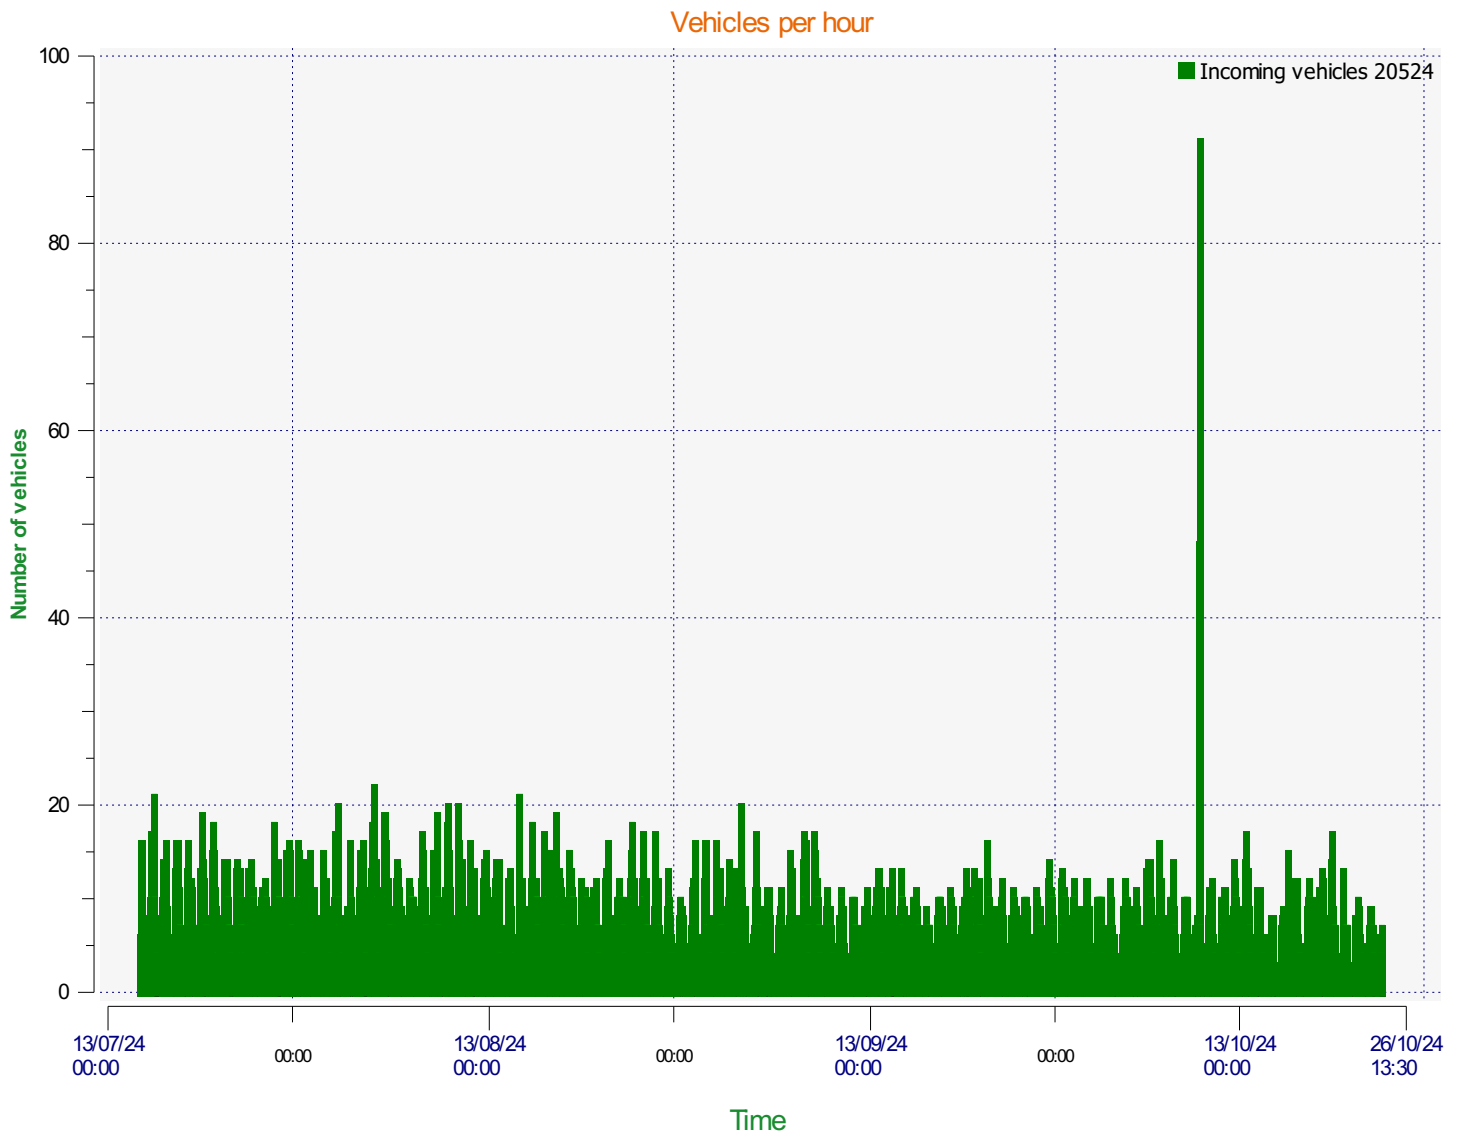

Location:

Comments:

Start date: Monday, July 15, 2024 1:30 PM
End date: Thursday, October 24, 2024 1:30 PM

Location:

Comments:

Start date: Monday, July 15, 2024 1:30 PM
End date: Thursday, October 24, 2024 1:30 PM

Location:

Comments:

Speed percentiles (incoming)

V30: 15.00Mph **V50:** 16.00Mph **V85:** 21.00Mph

Start date: Monday, July 15, 2024 1:30 PM
End date: Thursday, October 24, 2024 1:30 PM

Location:

Comments:

Speed percentile(outgoing)

V30: 0.00Mph **V50:** 0.00Mph **V85:** 0.00Mph

Start date: Monday, July 15, 2024 1:30 PM
End date: Thursday, October 24, 2024 1:30 PM

Location:

Comments: