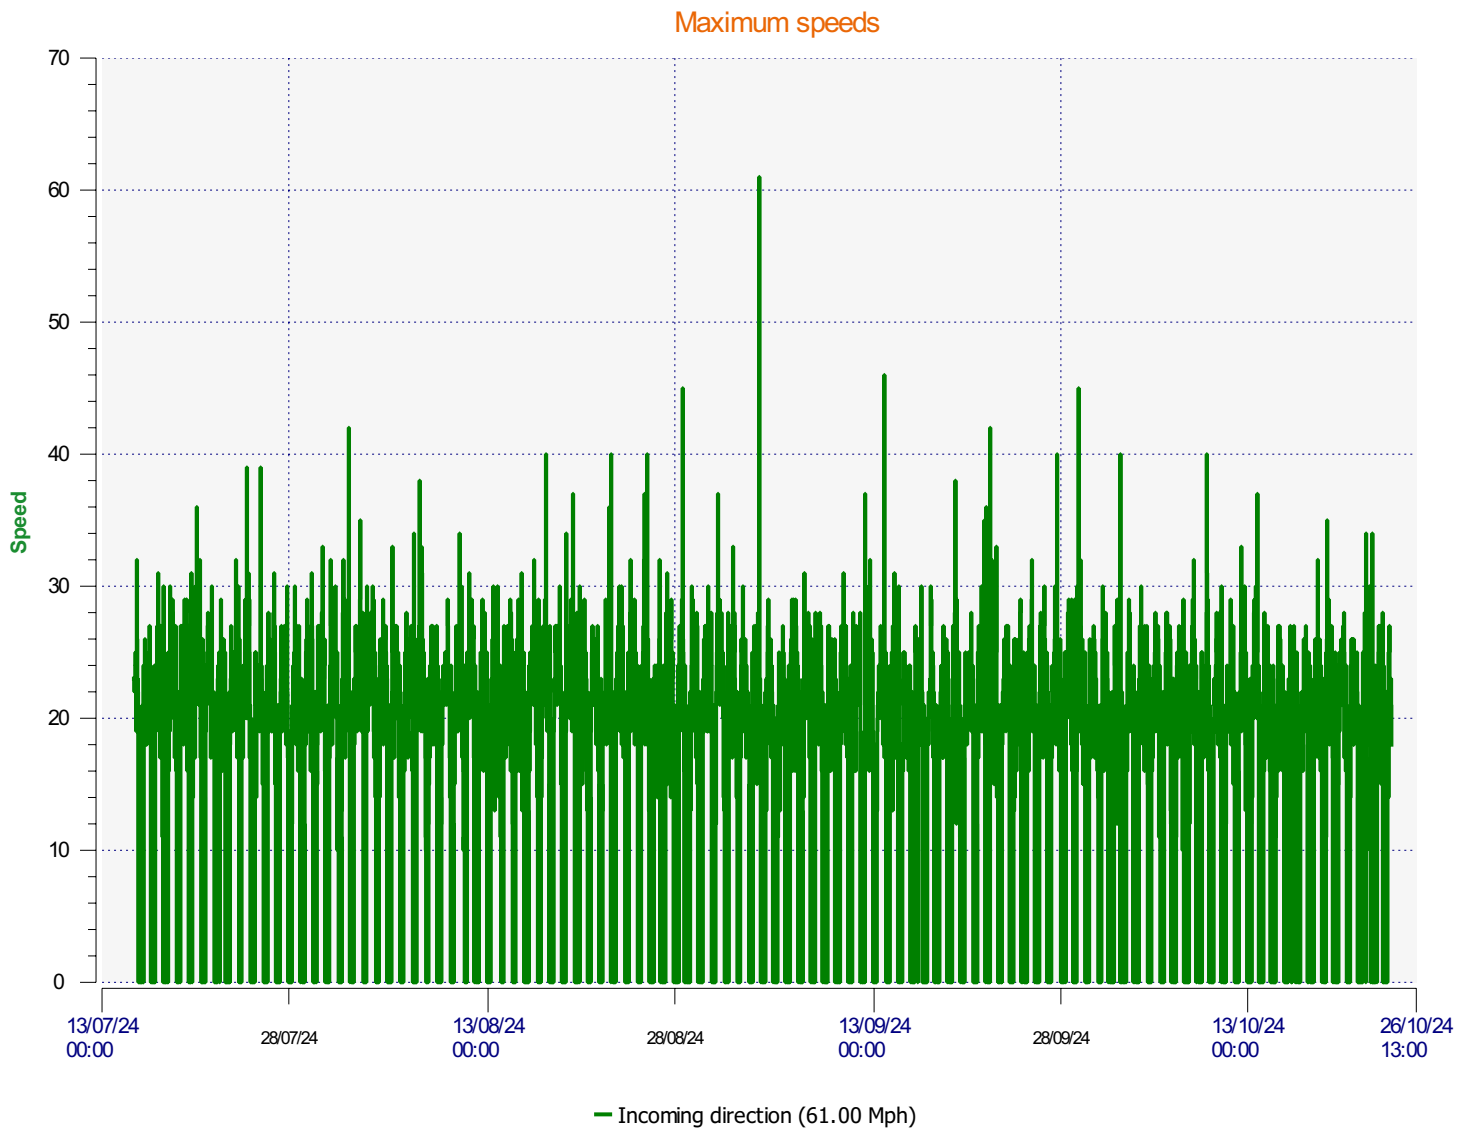

Location:

Comments:

Start date: Monday, July 15, 2024 1:30 PM
End date: Thursday, October 24, 2024 1:30 PM

Location:

Comments:

Start date: Monday, July 15, 2024 1:30 PM
End date: Thursday, October 24, 2024 1:30 PM

Location:

Comments:

Speed percentiles (incoming)

V30: 15.00Mph **V50:** 16.00Mph **V85:** 21.00Mph

Start date: Monday, July 15, 2024 1:30 PM
End date: Thursday, October 24, 2024 1:30 PM

Location:

Comments:

Speed percentile(outgoing)

V30: 0.00Mph **V50:** 0.00Mph **V85:** 0.00Mph

Start date: Monday, July 15, 2024 1:30 PM
End date: Thursday, October 24, 2024 1:30 PM

Location:

Comments: