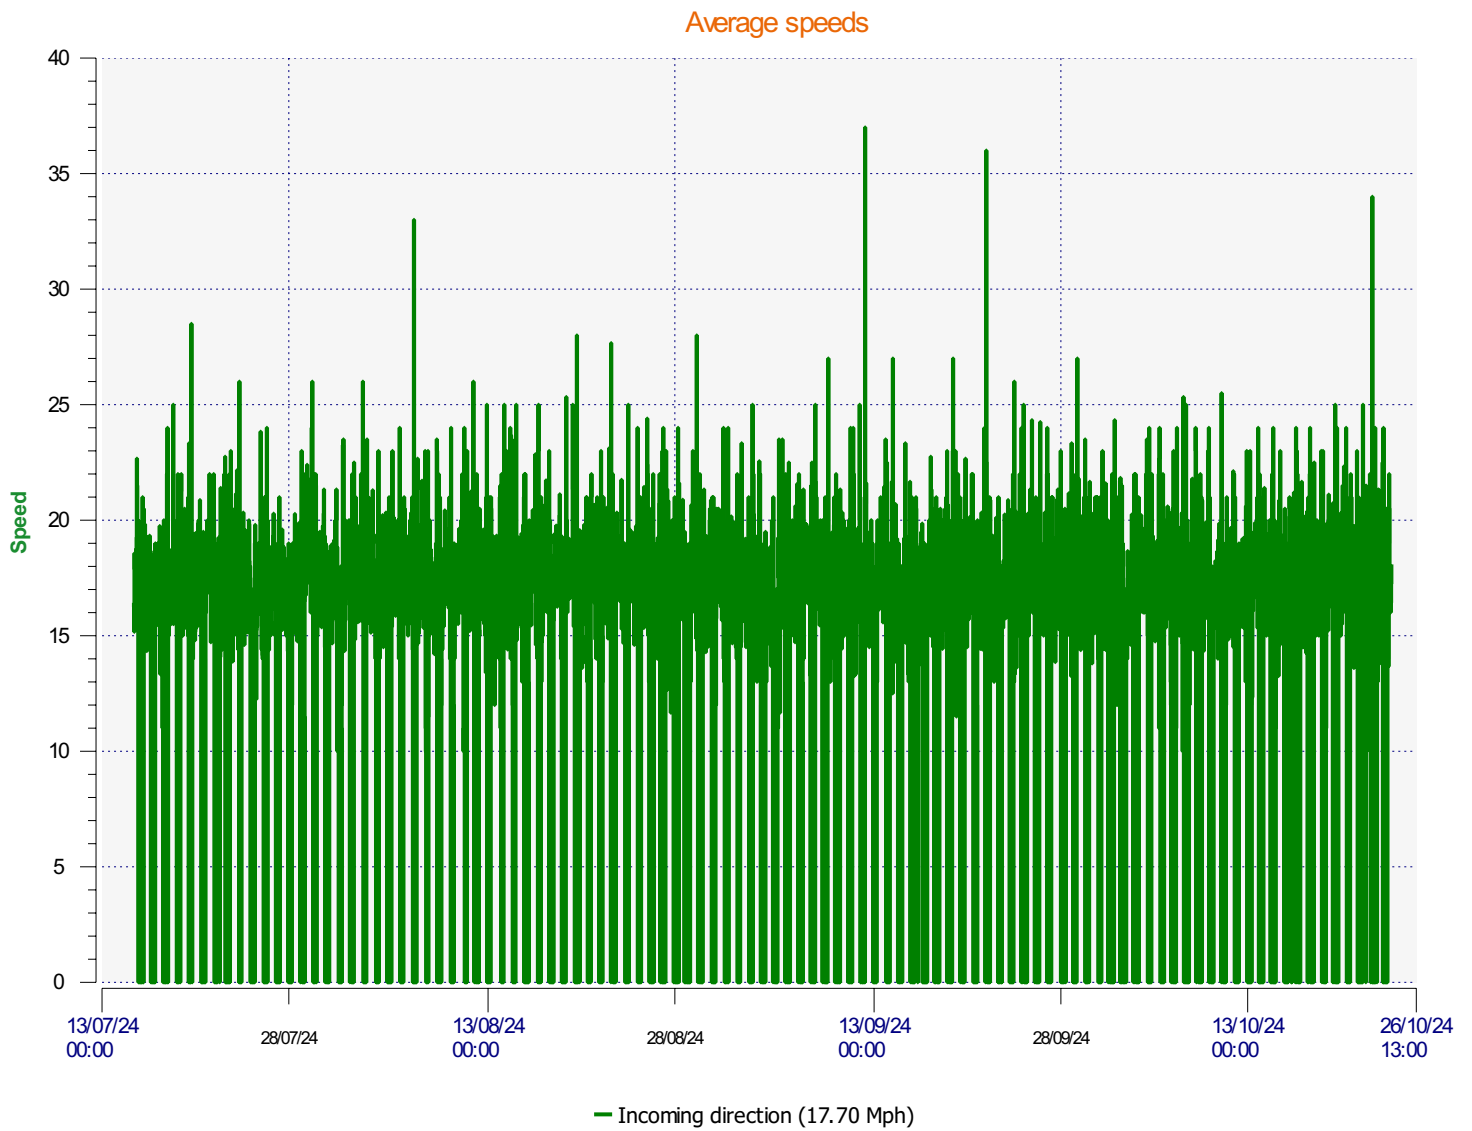

Start date: Monday, July 15, 2024 1:30 PM
End date: Thursday, October 24, 2024 1:30 PM

Location:

Comments: