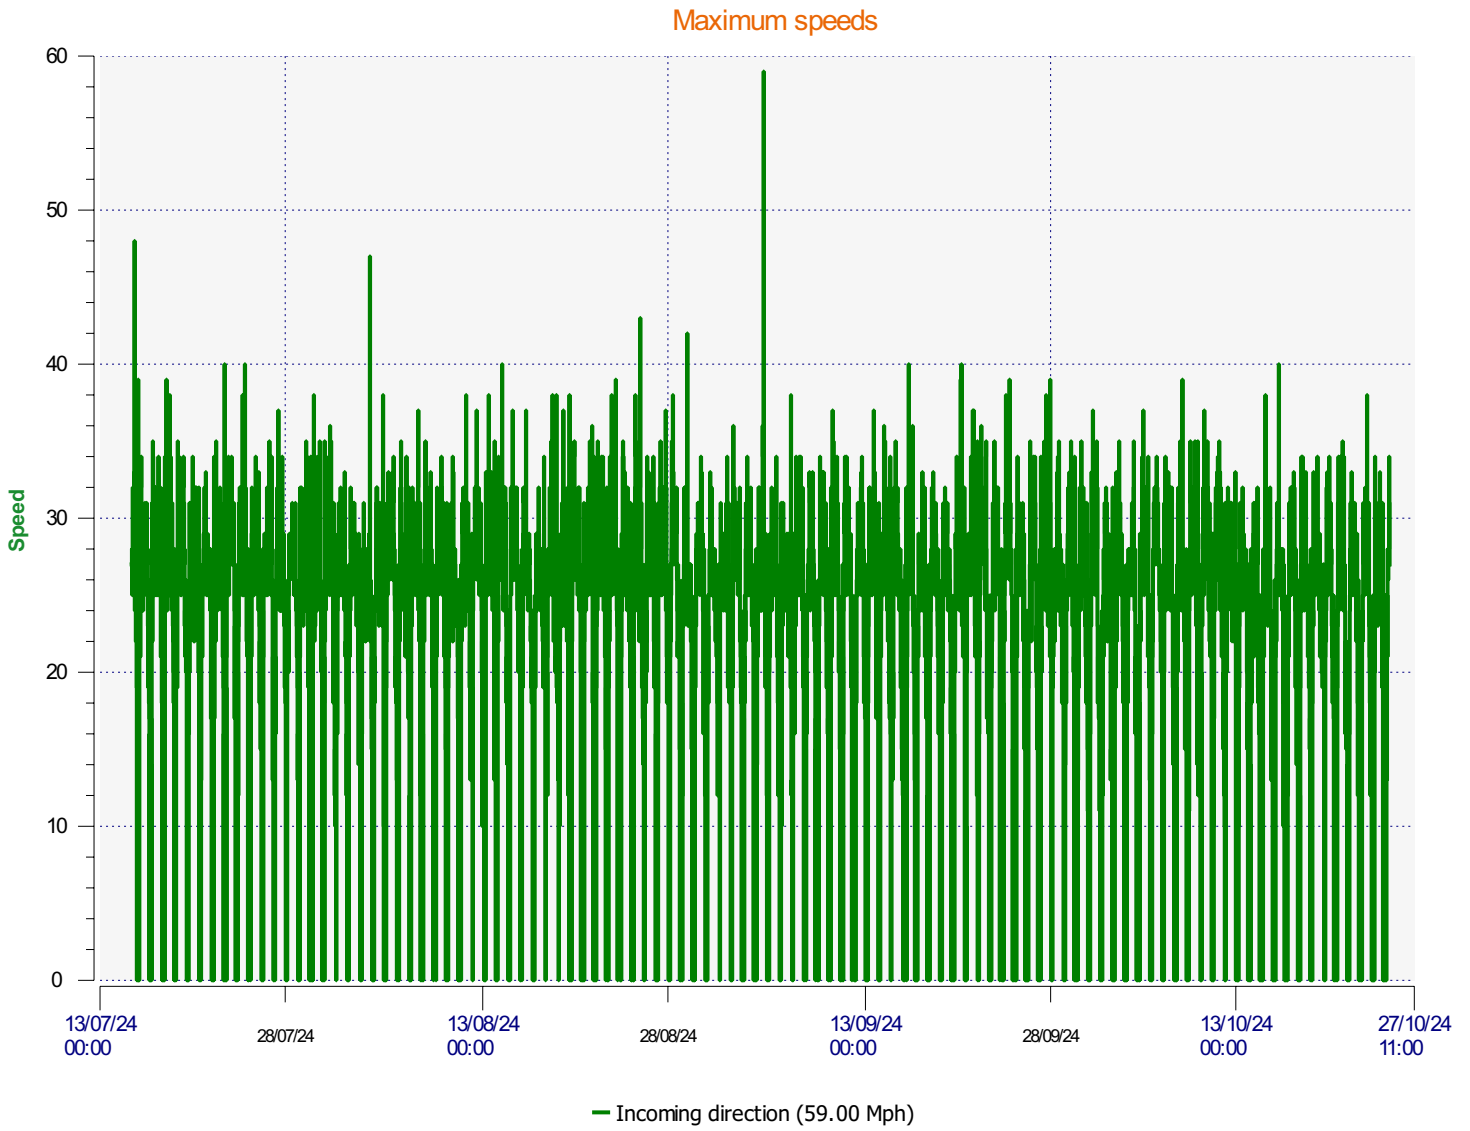

# Élan Cité

DÉTECTER • INFORMER • SÉCURISER

---

**Start date:** Monday, July 15, 2024 1:30 PM  
**End date:** Friday, October 25, 2024 11:30 AM

**Location:**

**Comments:**

---

**Start date:** Monday, July 15, 2024 1:30 PM  
**End date:** Friday, October 25, 2024 11:30 AM

**Location:**

**Comments:**

**Start date:** Monday, July 15, 2024 1:30 PM  
**End date:** Friday, October 25, 2024 11:30 AM

**Location:**

**Comments:**

**Start date:** Monday, July 15, 2024 1:30 PM  
**End date:** Friday, October 25, 2024 11:30 AM

**Location:**

**Comments:**

---

**Speed percentiles (incoming)**

**V30:** 15.00Mph **V50:** 17.00Mph **V85:** 22.00Mph

**Start date:** Monday, July 15, 2024 1:30 PM  
**End date:** Friday, October 25, 2024 11:30 AM

**Location:**

**Comments:**

**Speed percentile(outgoing)**

**V30:** 0.00Mph    **V50:** 0.00Mph    **V85:** 0.00Mph

**Start date:** Monday, July 15, 2024 1:30 PM  
**End date:** Friday, October 25, 2024 11:30 AM