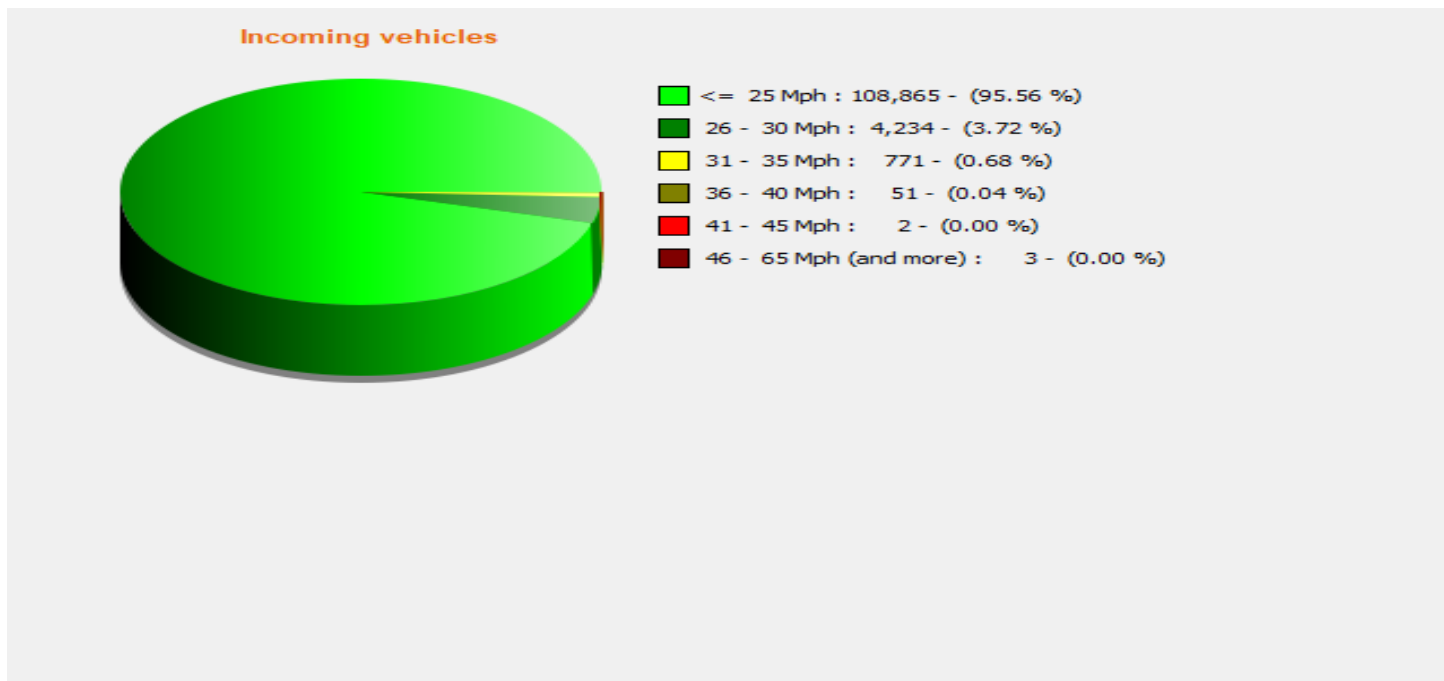

Start date: Monday, July 15, 2024 1:30 PM
End date: Friday, October 25, 2024 11:30 AM

Location:

Comments: