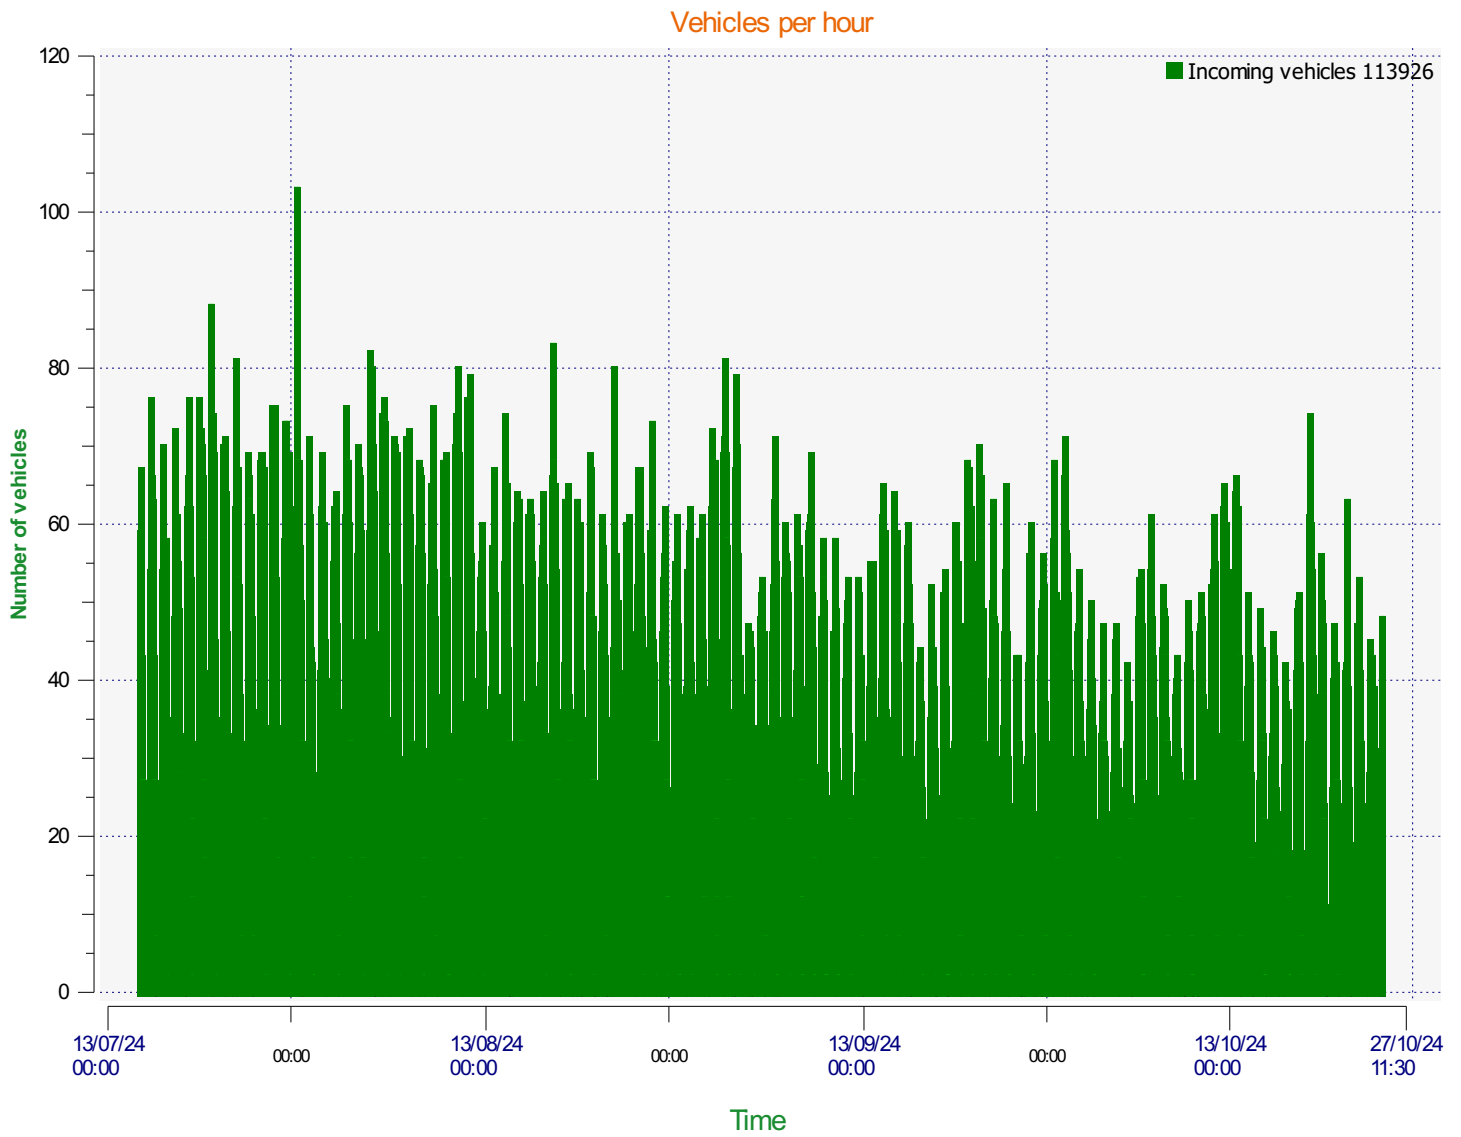

**Location:**

**Comments:**

**Start date:** Monday, July 15, 2024 1:30 PM  
**End date:** Friday, October 25, 2024 11:30 AM

**Location:**

**Comments:**

**Start date:** Monday, July 15, 2024 1:30 PM  
**End date:** Friday, October 25, 2024 11:30 AM

**Location:**

**Comments:**

**Start date:** Monday, July 15, 2024 1:30 PM  
**End date:** Friday, October 25, 2024 11:30 AM

**Location:**

**Comments:**

---

**Start date:** Monday, July 15, 2024 1:30 PM  
**End date:** Friday, October 25, 2024 11:30 AM

**Location:**

**Comments:**

---

**Speed percentiles (incoming)**

**V30:** 15.00Mph **V50:** 17.00Mph **V85:** 22.00Mph

**Start date:** Monday, July 15, 2024 1:30 PM  
**End date:** Friday, October 25, 2024 11:30 AM

**Location:**

**Comments:**

**Speed percentile(outgoing)**

**V30:** 0.00Mph    **V50:** 0.00Mph    **V85:** 0.00Mph

**Start date:** Monday, July 15, 2024 1:30 PM  
**End date:** Friday, October 25, 2024 11:30 AM