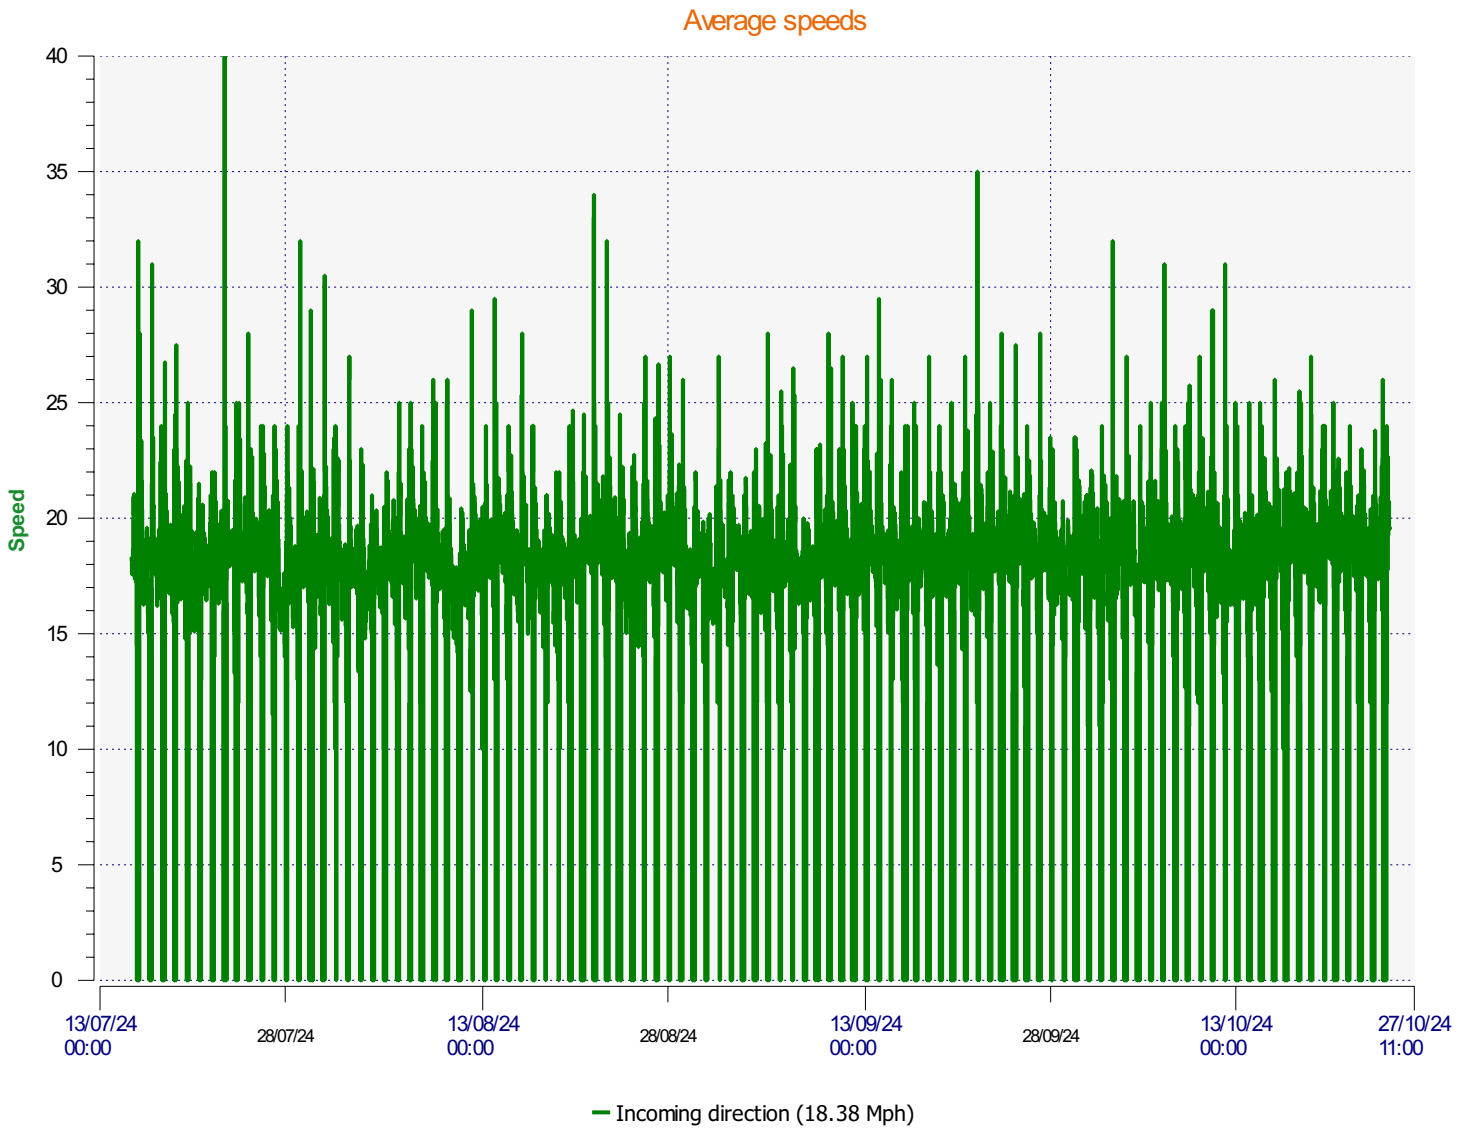

# Élan Cité

DÉTECTER • INFORMER • SÉCURISER

---

**Start date:** Monday, July 15, 2024 1:30 PM  
**End date:** Friday, October 25, 2024 11:30 AM

**Location:**

**Comments:**

---

**Start date:** Monday, July 15, 2024 1:30 PM  
**End date:** Friday, October 25, 2024 11:30 AM

**Location:**

**Comments:**

**Start date:** Monday, July 15, 2024 1:30 PM  
**End date:** Friday, October 25, 2024 11:30 AM

**Location:**

**Comments:**

**Start date:** Monday, July 15, 2024 1:30 PM  
**End date:** Friday, October 25, 2024 11:30 AM

**Location:**

**Comments:**

**Start date:** Monday, July 15, 2024 1:30 PM  
**End date:** Friday, October 25, 2024 11:30 AM

**Location:**

**Comments:**

---

**Start date:** Monday, July 15, 2024 1:30 PM  
**End date:** Friday, October 25, 2024 11:30 AM

**Location:**

**Comments:**

---

**Speed percentiles (incoming)**

**V30:** 15.00Mph **V50:** 17.00Mph **V85:** 22.00Mph

**Start date:** Monday, July 15, 2024 1:30 PM  
**End date:** Friday, October 25, 2024 11:30 AM