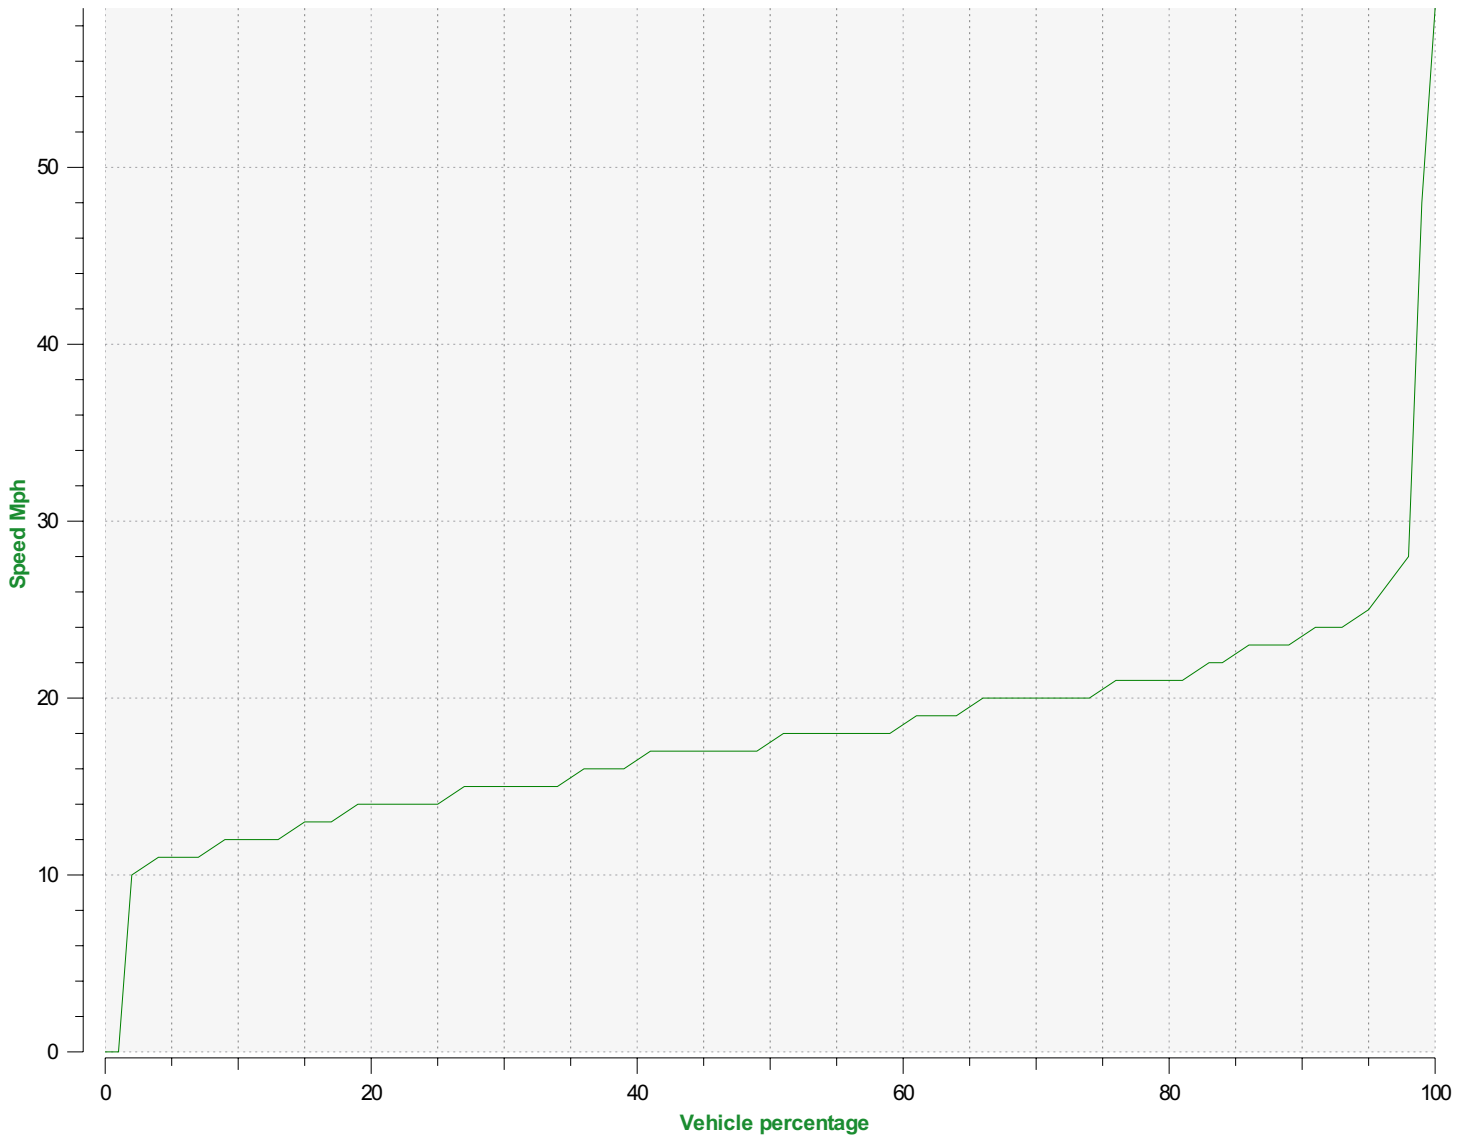

**Location:**

**Comments:**

**Start date:** Monday, July 15, 2024 1:30 PM  
**End date:** Friday, October 25, 2024 11:30 AM

**Location:**

**Comments:**

**Start date:** Monday, July 15, 2024 1:30 PM  
**End date:** Friday, October 25, 2024 11:30 AM

**Location:**

**Comments:**

**Start date:** Monday, July 15, 2024 1:30 PM  
**End date:** Friday, October 25, 2024 11:30 AM

**Location:**

**Comments:**

---

**Start date:** Monday, July 15, 2024 1:30 PM  
**End date:** Friday, October 25, 2024 11:30 AM

**Location:**

**Comments:**

---

**Speed percentiles (incoming)**

**V30:** 15.00Mph **V50:** 17.00Mph **V85:** 22.00Mph

**Start date:** Monday, July 15, 2024 1:30 PM  
**End date:** Friday, October 25, 2024 11:30 AM

**Location:**

**Comments:**

**Speed percentile(outgoing)**

**V30:** 0.00Mph    **V50:** 0.00Mph    **V85:** 0.00Mph

**Start date:** Monday, July 15, 2024 1:30 PM  
**End date:** Friday, October 25, 2024 11:30 AM