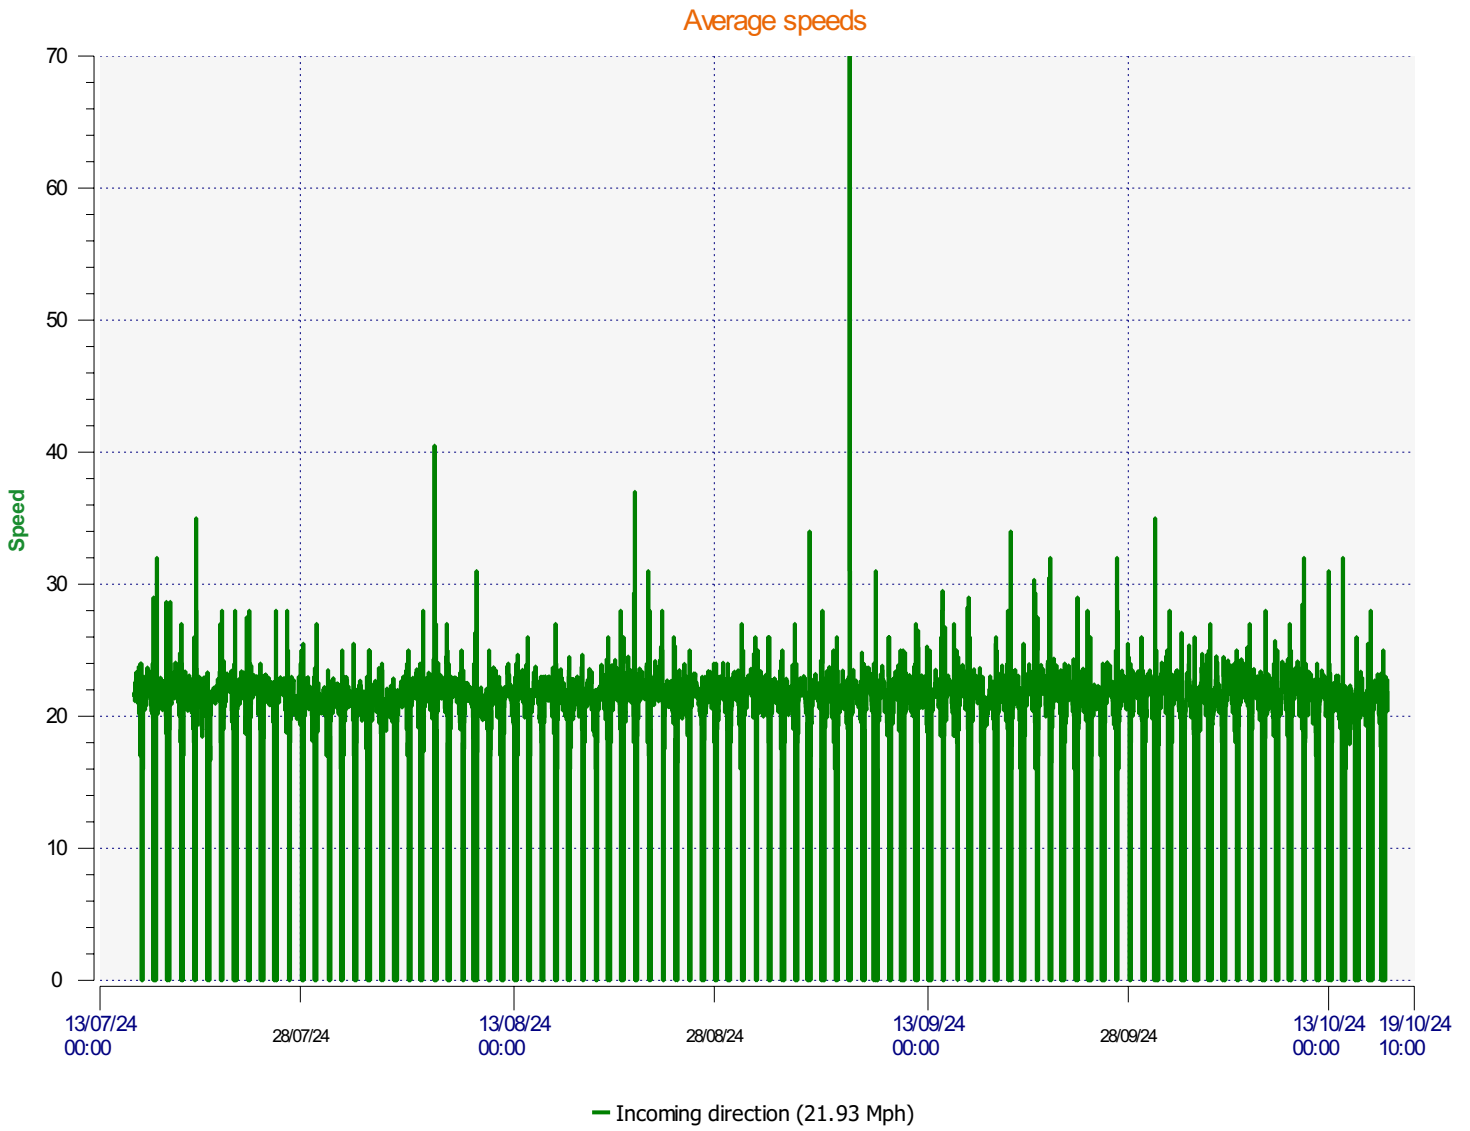

# Élan Cité

DÉTECTER • INFORMER • SÉCURISER

---

**Start date:** Monday, July 15, 2024 1:30 PM  
**End date:** Thursday, October 17, 2024 10:00 AM

**Location:**

**Comments:**

---

**Start date:** Monday, July 15, 2024 1:30 PM  
**End date:** Thursday, October 17, 2024 10:00 AM

**Location:**

**Comments:**

**Start date:** Monday, July 15, 2024 1:30 PM  
**End date:** Thursday, October 17, 2024 10:00 AM

**Location:**

**Comments:**

**Start date:** Monday, July 15, 2024 1:30 PM  
**End date:** Thursday, October 17, 2024 10:00 AM

**Location:**

**Comments:**

**Start date:** Monday, July 15, 2024 1:30 PM  
**End date:** Thursday, October 17, 2024 10:00 AM

**Location:**

**Comments:**

---

**Start date:** Monday, July 15, 2024 1:30 PM  
**End date:** Thursday, October 17, 2024 10:00 AM

**Location:**

**Comments:**

---

**Speed percentiles (incoming)**

**V30:** 19.00Mph **V50:** 20.00Mph **V85:** 25.00Mph

**Start date:** Monday, July 15, 2024 1:30 PM  
**End date:** Thursday, October 17, 2024 10:00 AM