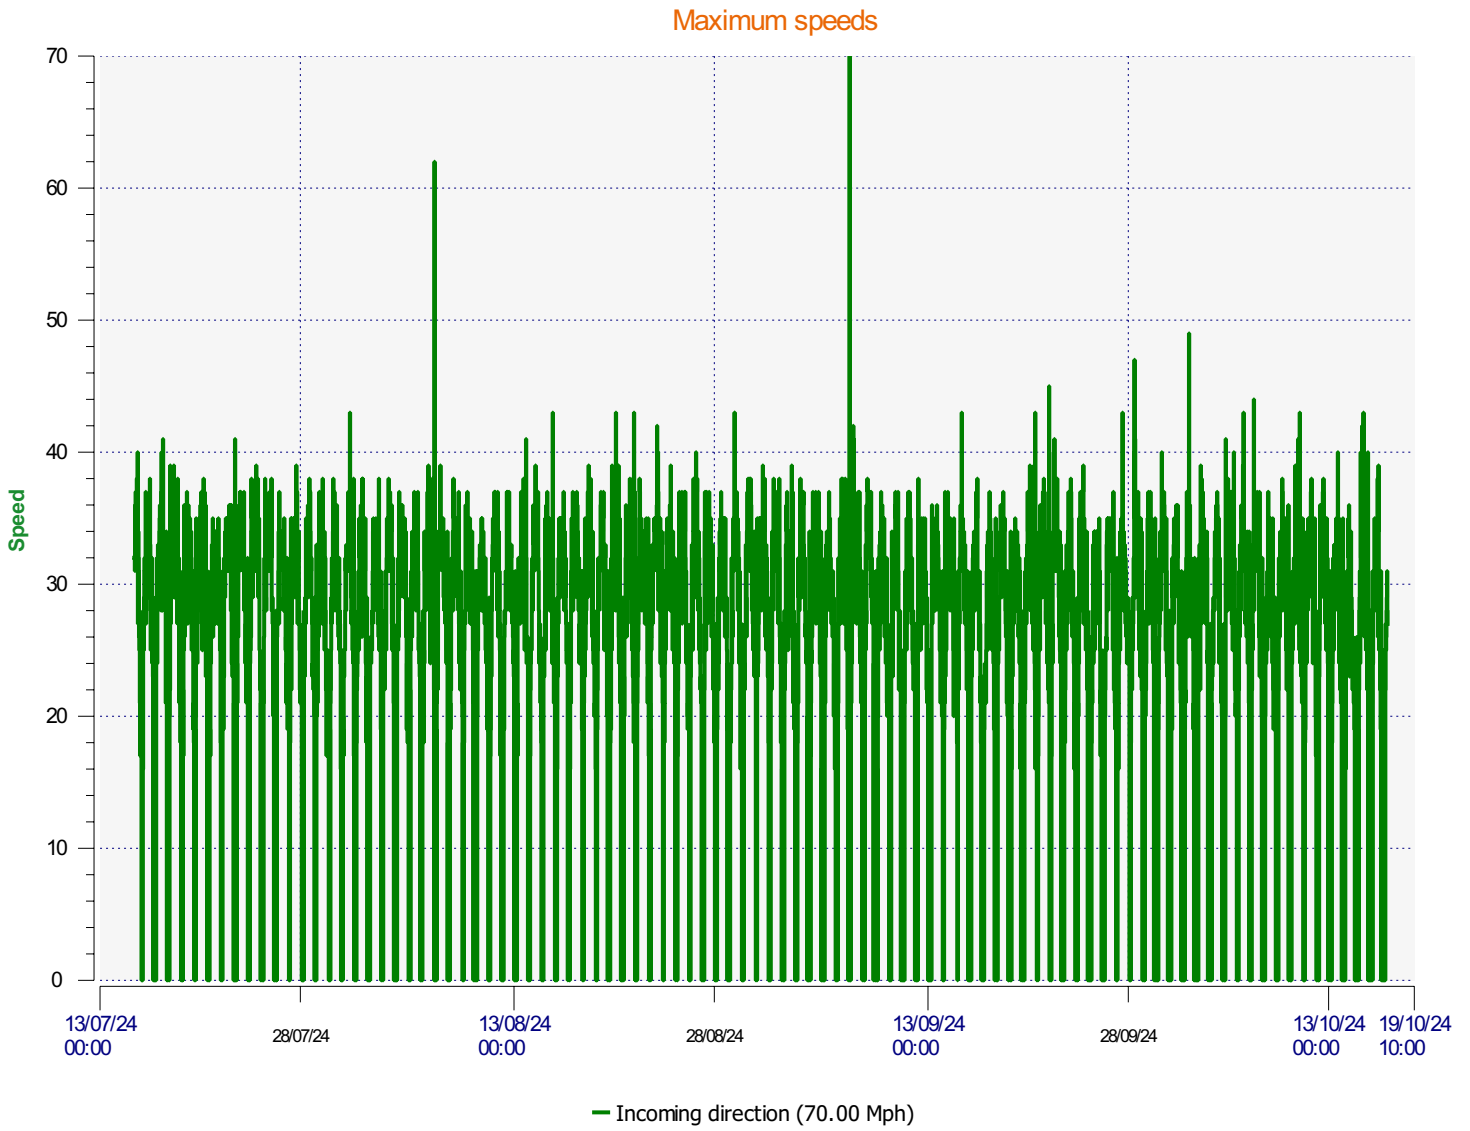

# Élan Cité

DÉTECTER • INFORMER • SÉCURISER

---

**Start date:** Monday, July 15, 2024 1:30 PM  
**End date:** Thursday, October 17, 2024 10:00 AM

**Location:**

**Comments:**

---

**Start date:** Monday, July 15, 2024 1:30 PM  
**End date:** Thursday, October 17, 2024 10:00 AM

**Location:**

**Comments:**

**Start date:** Monday, July 15, 2024 1:30 PM  
**End date:** Thursday, October 17, 2024 10:00 AM

**Location:**

**Comments:**

**Start date:** Monday, July 15, 2024 1:30 PM  
**End date:** Thursday, October 17, 2024 10:00 AM

**Location:**

**Comments:**

---

**Speed percentiles (incoming)**

**V30:** 19.00Mph **V50:** 20.00Mph **V85:** 25.00Mph

**Start date:** Monday, July 15, 2024 1:30 PM  
**End date:** Thursday, October 17, 2024 10:00 AM

**Location:**

**Comments:**

**Speed percentile(outgoing)**

**V30:** 0.00Mph    **V50:** 0.00Mph    **V85:** 0.00Mph

**Start date:** Monday, July 15, 2024 1:30 PM  
**End date:** Thursday, October 17, 2024 10:00 AM