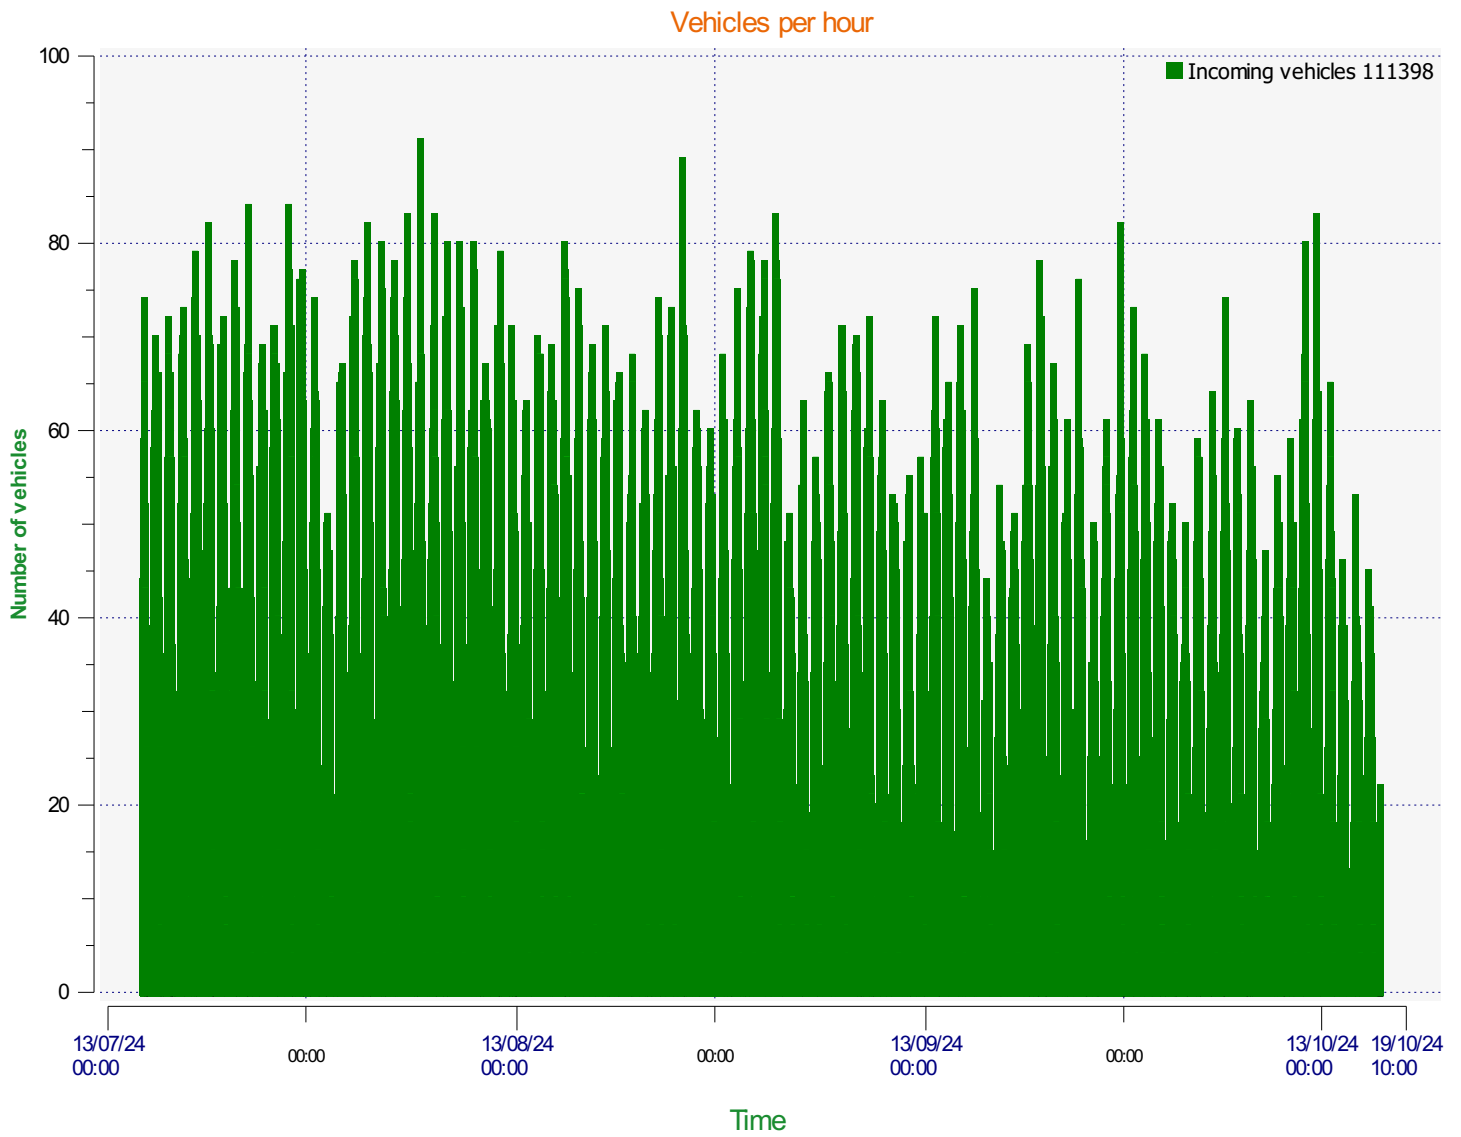

**Location:**

**Comments:**

**Start date:** Monday, July 15, 2024 1:30 PM  
**End date:** Thursday, October 17, 2024 10:00 AM

**Location:**

**Comments:**

**Start date:** Monday, July 15, 2024 1:30 PM  
**End date:** Thursday, October 17, 2024 10:00 AM

**Location:**

**Comments:**

**Start date:** Monday, July 15, 2024 1:30 PM  
**End date:** Thursday, October 17, 2024 10:00 AM

**Location:**

**Comments:**

---

**Start date:** Monday, July 15, 2024 1:30 PM  
**End date:** Thursday, October 17, 2024 10:00 AM

**Location:**

**Comments:**

---

**Speed percentiles (incoming)**

**V30:** 19.00Mph **V50:** 20.00Mph **V85:** 25.00Mph

**Start date:** Monday, July 15, 2024 1:30 PM  
**End date:** Thursday, October 17, 2024 10:00 AM

**Location:**

**Comments:**

**Speed percentile(outgoing)**

**V30:** 0.00Mph    **V50:** 0.00Mph    **V85:** 0.00Mph

**Start date:** Monday, July 15, 2024 1:30 PM  
**End date:** Thursday, October 17, 2024 10:00 AM