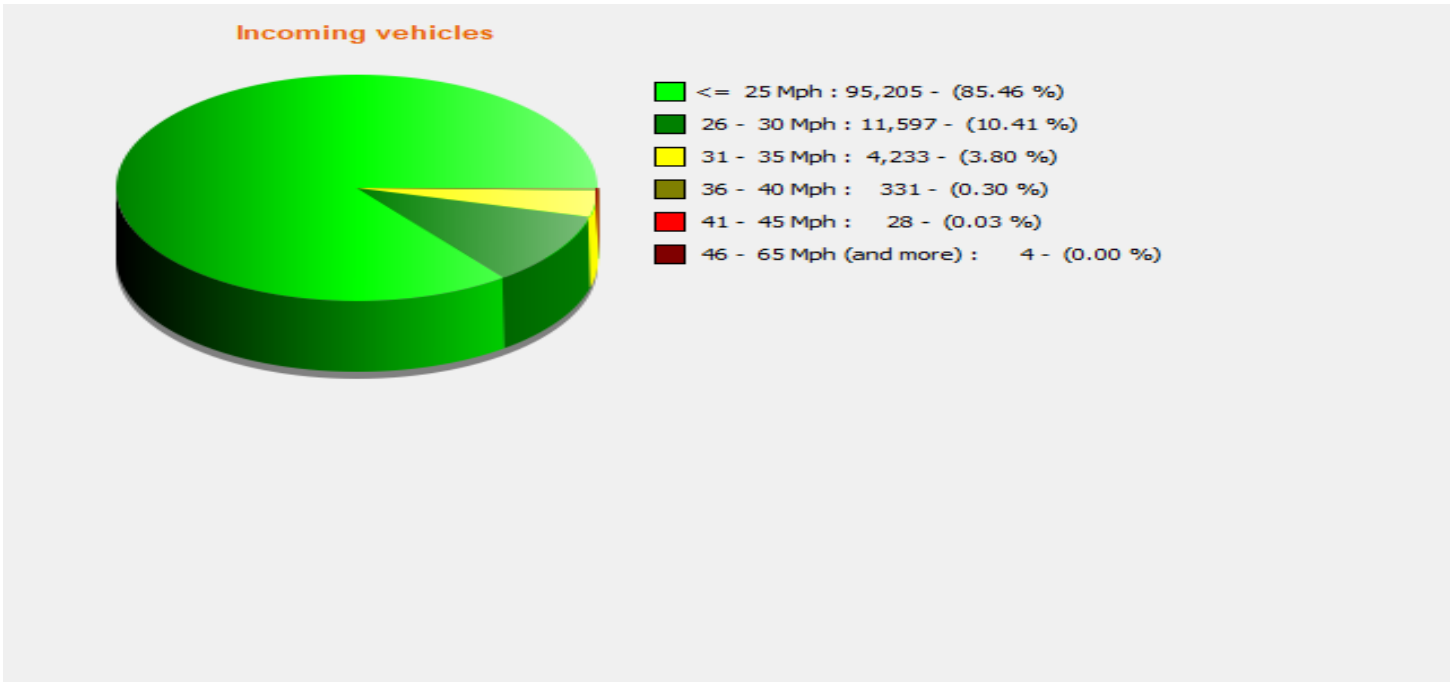

Start date: Monday, July 15, 2024 1:30 PM
End date: Thursday, October 17, 2024 10:00 AM

Location:

Comments: